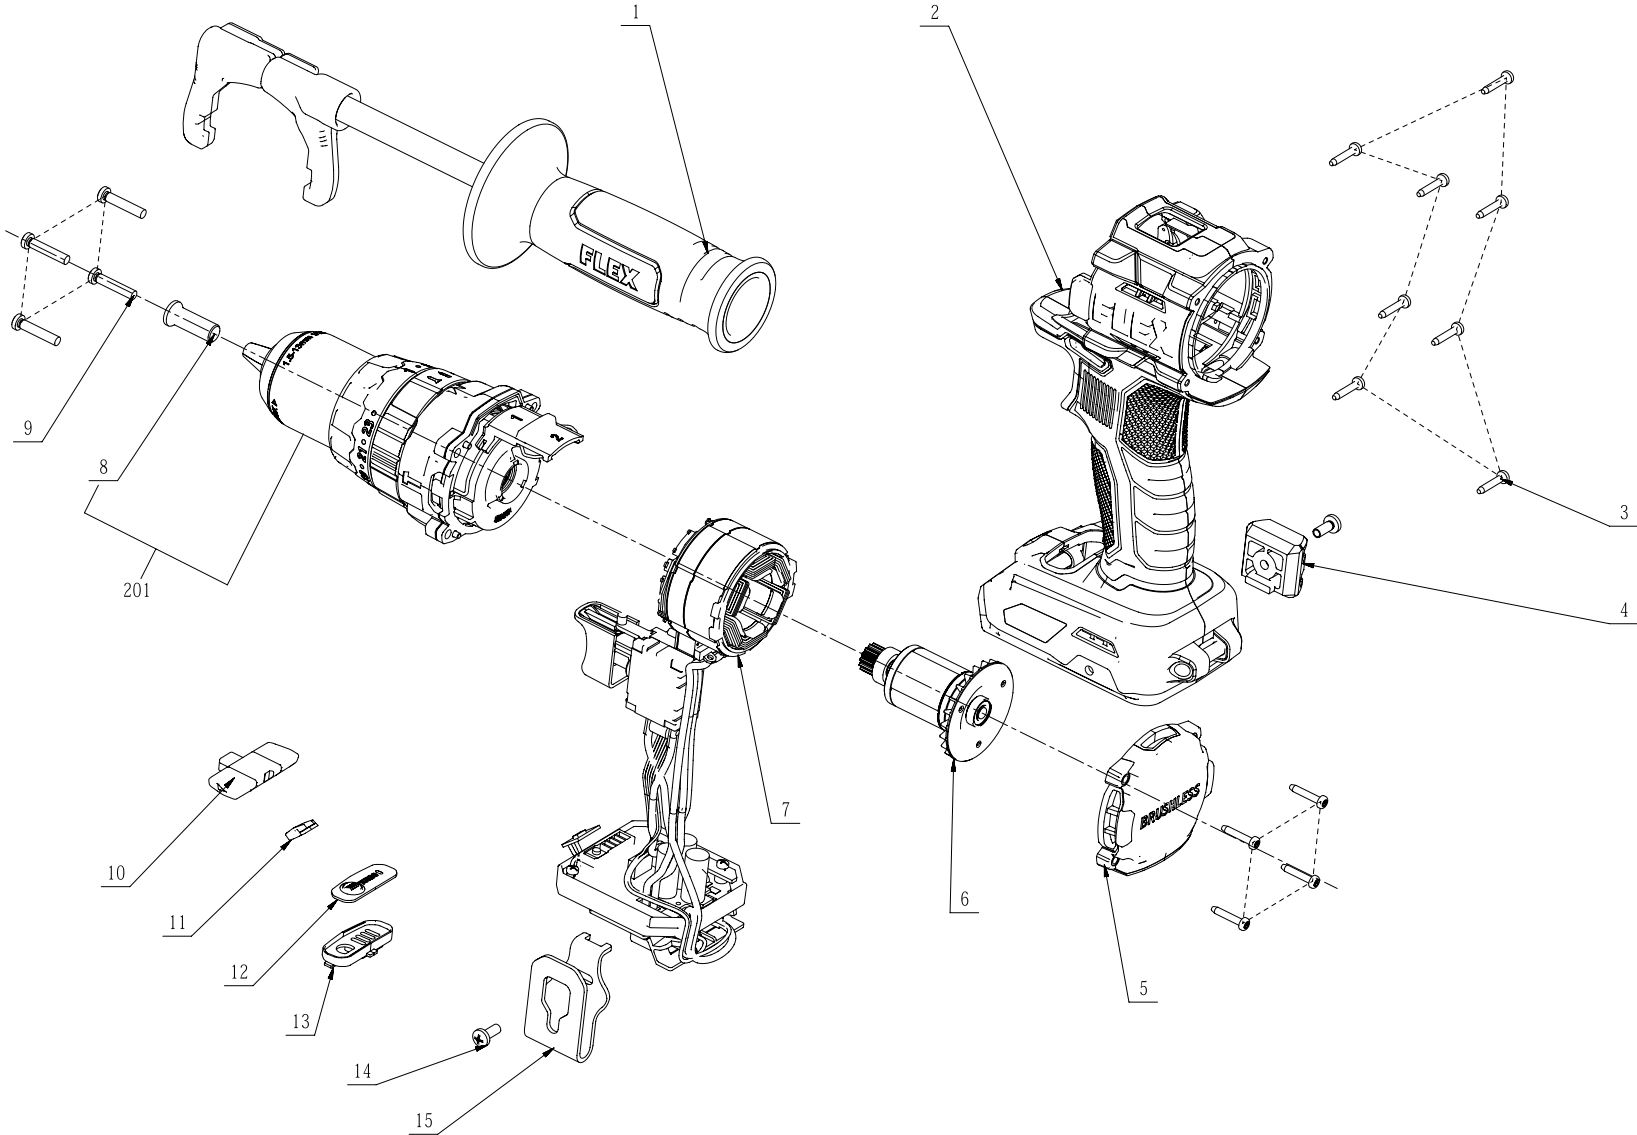

FLEX

No.	Product Model#	Part Number	Description	Qty
1	FX1271T-Z	2827543002	Auxiliary Handle Assembly	1
2	FX1271T-Z	2827567002	L R Housing Set	1
3	FX1271T-Z	5610241002	Screw	12
4	FX1271T-Z	3127743001	Bit Holder	1
5	FX1271T-Z	3322885001	Rear Cover	1
6	FX1271T-Z	2751339002	Rotor Set	1
7	FX1271T-Z	2827806002	Stator and Electronic Components	1
9	FX1271T-Z	5610248003	Tapping Screw	4
10	FX1271T-Z	3131367001	F/R Button	1
11	FX1271T-Z	3127733001	LED Cover	1
12	FX1271T-Z	3707607001	Indicator Label	1
13	FX1271T-Z	3131420001	Switch Button Cover	1
14	FX1271T-Z	5620039010	Screw	2
15	FX1271T-Z	3707622001	Buckle	1
201	FX1271T-Z	2828455001	Gear Box and Chuck Assembly	1
8	FX1271T-Z	5610400001	Hexalobular Socket Raised Countersunk Head Screw	1