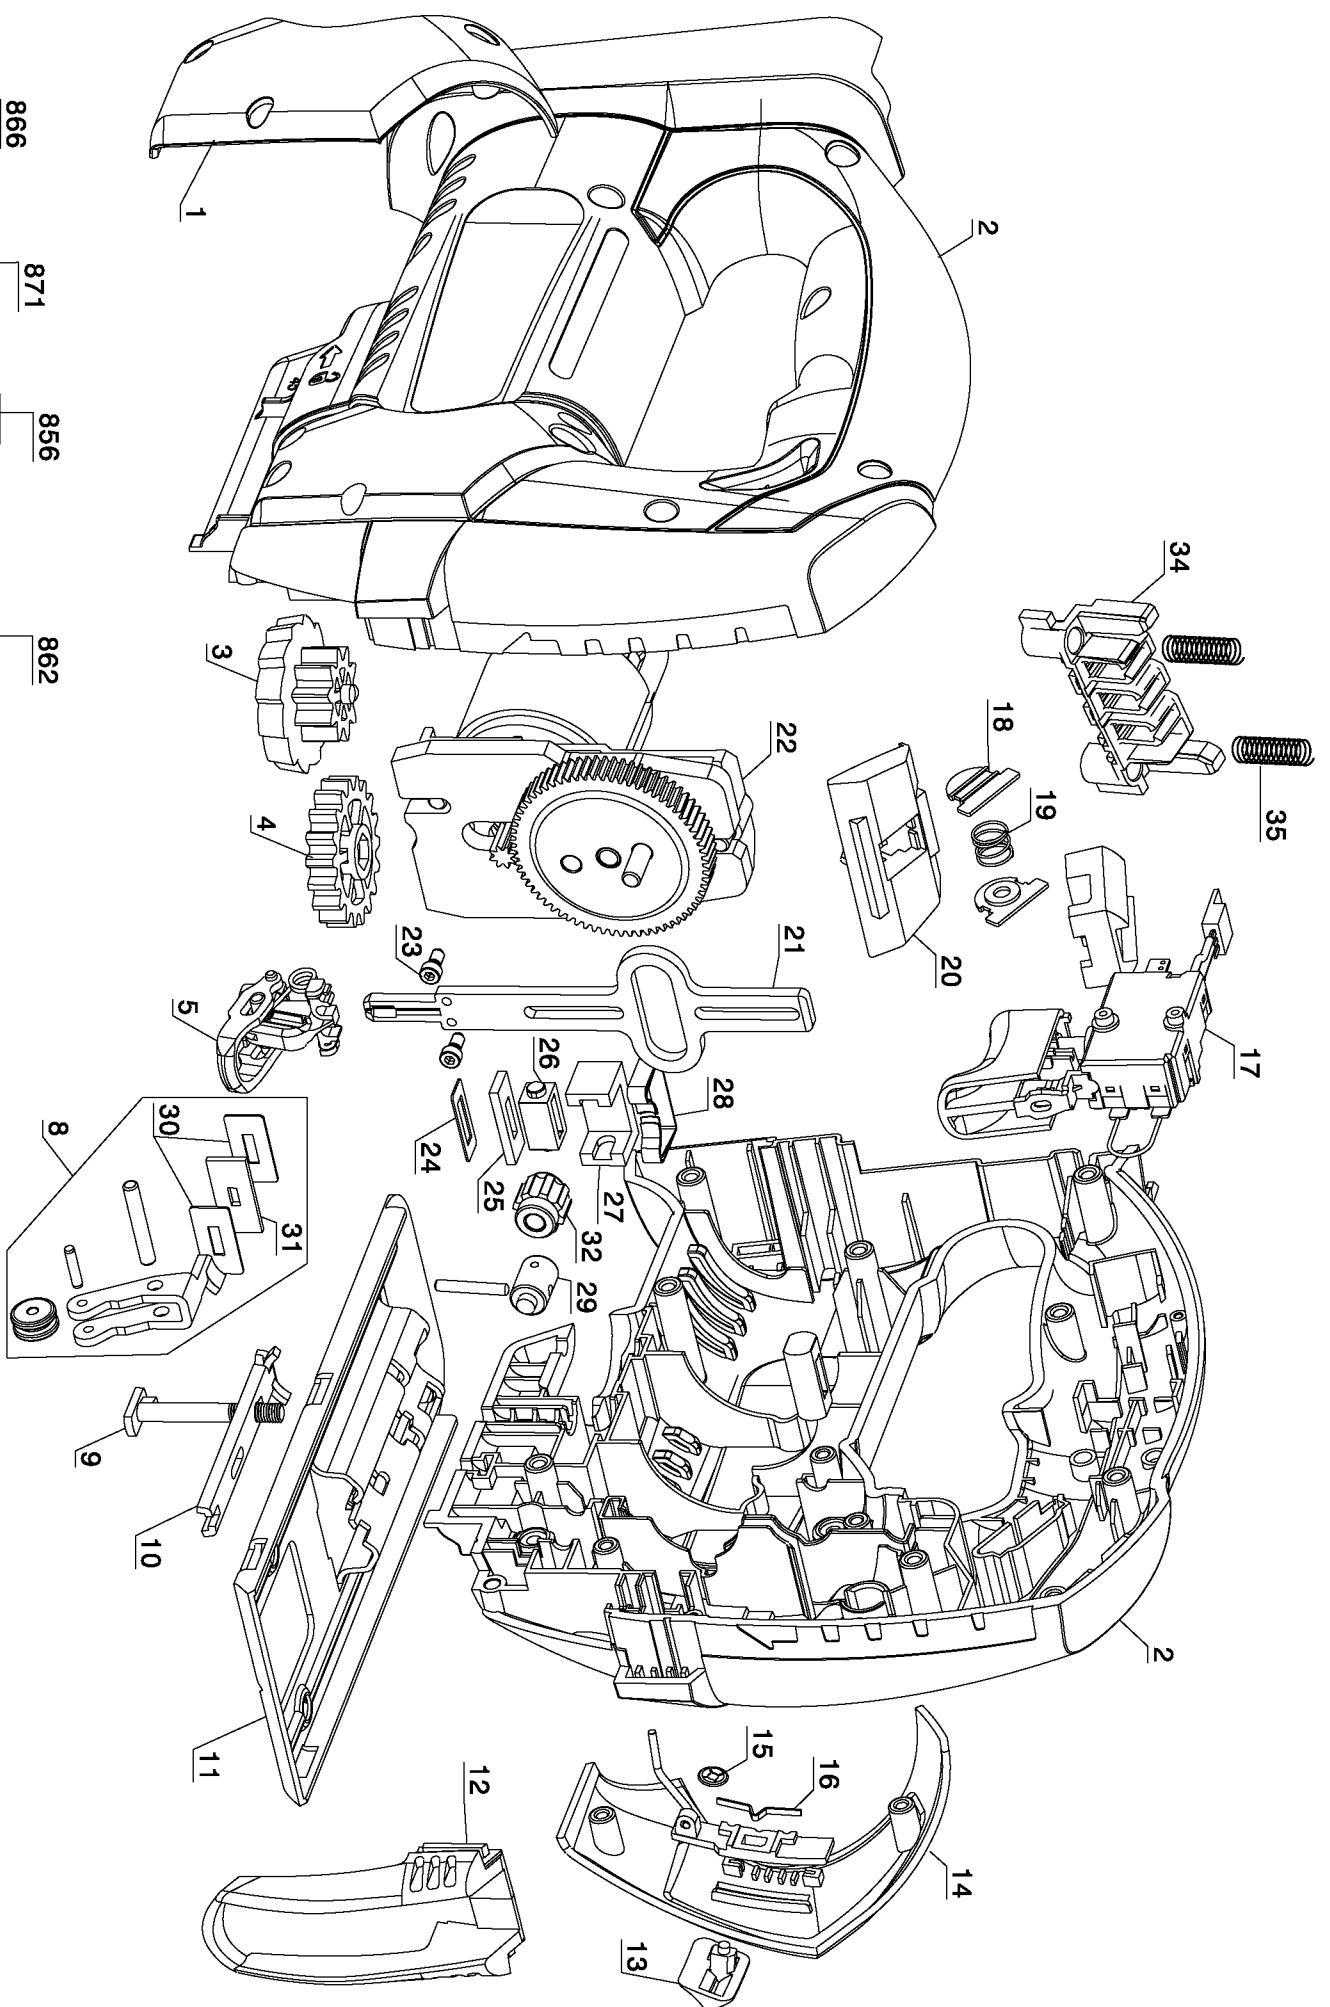

## Parts List for FS2400JS Type 1

| Item Number | Part Number | Description        | Qty Required |
|-------------|-------------|--------------------|--------------|
| 1           | 5146775-00  | SIDE COVER         | 1            |
| 2           | 5145983-01  | CLAMSHELL SET      | 1            |
| 3           | 582601-00   | ACTUATOR           | 1            |
| 4           | 582602-00   | GEAR               | 1            |
| 5           | 582593-00   | BLADE CLAMP        | 1            |
| 8           | 5146351-00  | BLADE SUPPORT ASSY | 1            |
| 9           | 5146690-00  | SCREW-SPECIAL      | 1            |
| 10          | 5146007-00  | BRACKET            | 1            |
| 11          | 90501796    | SHOE ASSEMBLY      | 1            |
| 12          | 5145983-00  | CLAMSHELL ASSY.    | 1            |
| 13          | 5145983-00  | CLAMSHELL ASSY.    | 1            |
| 14          | 5145983-00  | CLAMSHELL ASSY.    | 1            |
| 15          | 5145983-00  | CLAMSHELL ASSY.    | 1            |
| 16          | 5145983-00  | CLAMSHELL ASSY.    | 1            |
| 17          | 5146002-01  | VAR. SPEED SWITCH  | 1            |
| 18          | 5145996-00  | ACTUATOR & SPR.    | 2            |
| 19          | 5145996-00  | ACTUATOR & SPR.    | 1            |
| 20          | 5146001-01  | ACTUATOR           | 1            |
| 21          | 5146350-00  | RECIP. SHAFT ASSY. | 1            |
| 22          | 5146010-01  | MOTOR & GEARBOX    | 1            |
| 23          | 5146354-00  | SCREW              | 2            |
| 24          | 5146350-00  | RECIP. SHAFT ASSY. | 1            |
| 25          | 5146350-00  | RECIP. SHAFT ASSY. | 1            |
| 26          | 5146350-00  | RECIP. SHAFT ASSY. | 1            |
| 27          | 795645-00   | CARRIER            | 1            |
| 28          | 5146350-00  | RECIP. SHAFT ASSY. | 1            |
| 29          | 5146003-00  | SELECTOR SHAFT     | 1            |