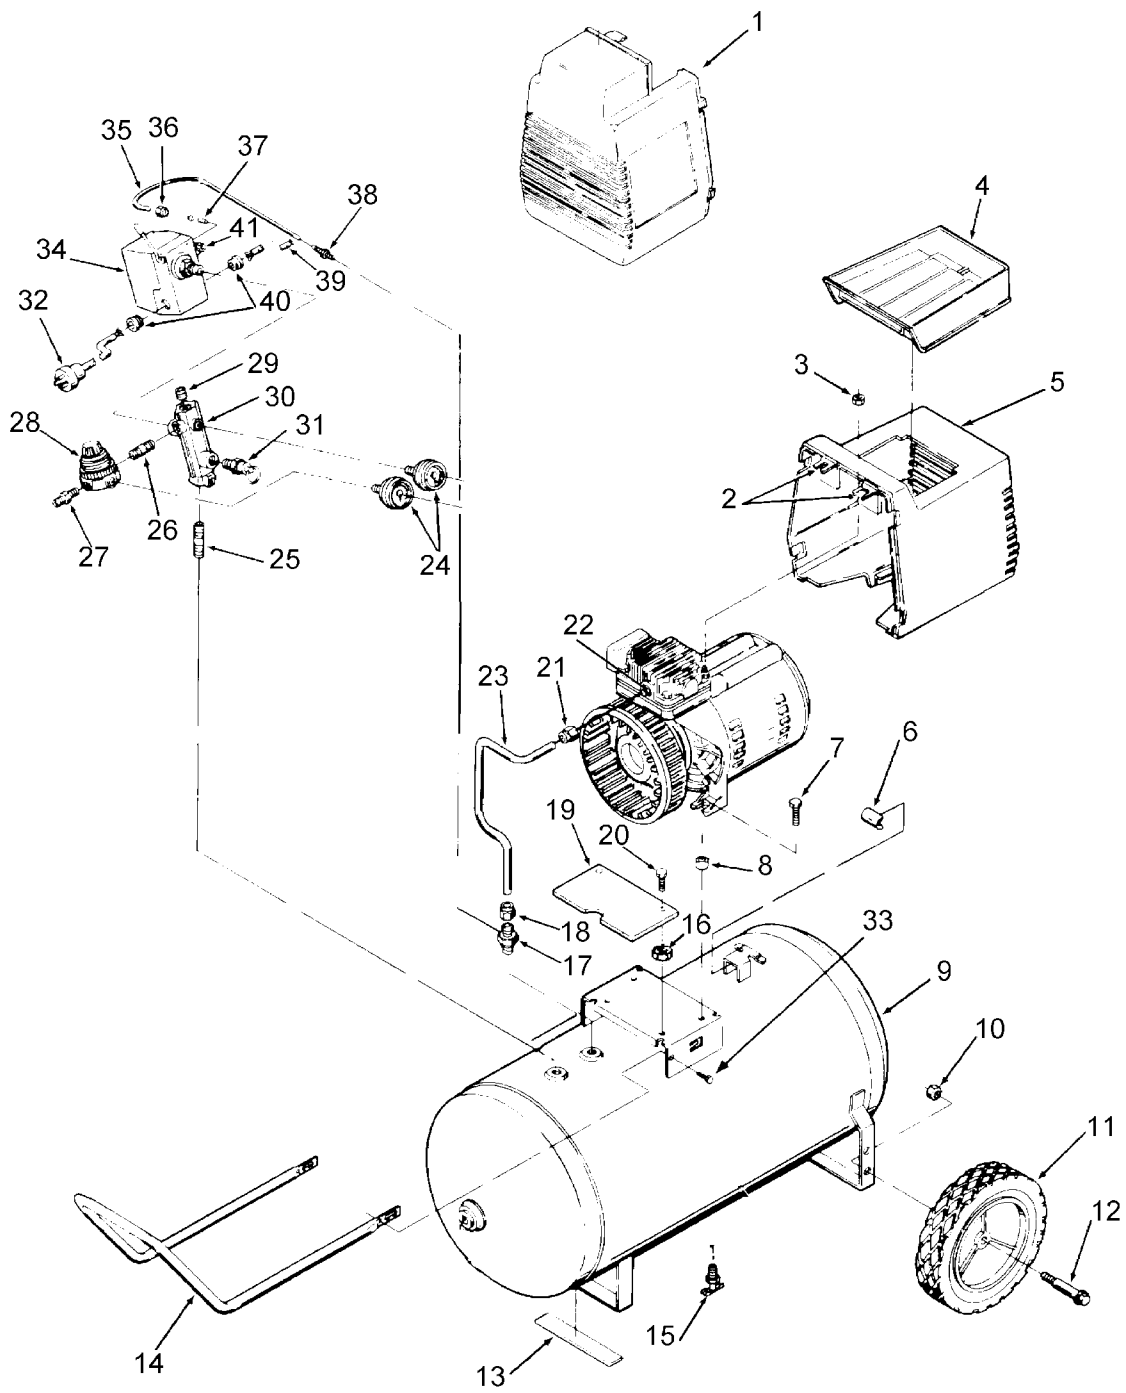

KEY NO.	TORQUE
55	7 to 10 Ft. Lbs.
56	7 to 10 Ft. Lbs.
66	100 to 120 In. Lbs.
69	80 to 100 In. Lbs.
◆	42 to 48 In. Lbs.

Parts List for FIFC420 Type 0

Item Number	Part Number	Description	Qty Required
1	AC-0078	SHROUD FRONT BLK	1
2	CAC-1121	BRACKET SHROUD	2
3	038738-00	NUT	2
4	CAC-1080	TRAY TOOL	1
5	000000-00	No Longer Available	1
6	000000-00	No Longer Available	1
7	SSF-505	SCREW .250-28X.915 U	2
8	000000-00	No Longer Available	1
10	SSF-8080-ZN	NUT .375-16 UNC-2B H	1
11	000000-00	No Longer Available	2
12	CAC-60	BOLT .375-16X2.25 UN	2
13	SUDL-6-1	STRIP RUBBER FOOT	1
14	000000-00	No Longer Available	1
15	N286039	DRAIN VALVE	1
16	000000-00	No Longer Available	1
17	A19711	VALVE CHECK 1/2NPT X	1
18	SSP-7813	ASSY NUT SLEEVE 3/8	1
19	AC-0155	PLATE	1
20	SSF-1000	SCREW #12-14X.750 HE	2
21	SSP-7821-1	NUT .563-18 UNF HEX	1
22	CAC-1120	SLEEVE SILICONE	1
23	CAC-1155	TUBE OUTLET 2.5 & 3H	1
24	Z-D23004	GAUGE 1.5OD 200PSI .	2
25	SS-2110	NIPPLE GALV 3/8 X 3	1
26	N053094	NIPPLE	1
27	D26889	ADAPTER .25 NPT X .2	1
28	AC-0007	REGULATOR 4PORT P1P2	1