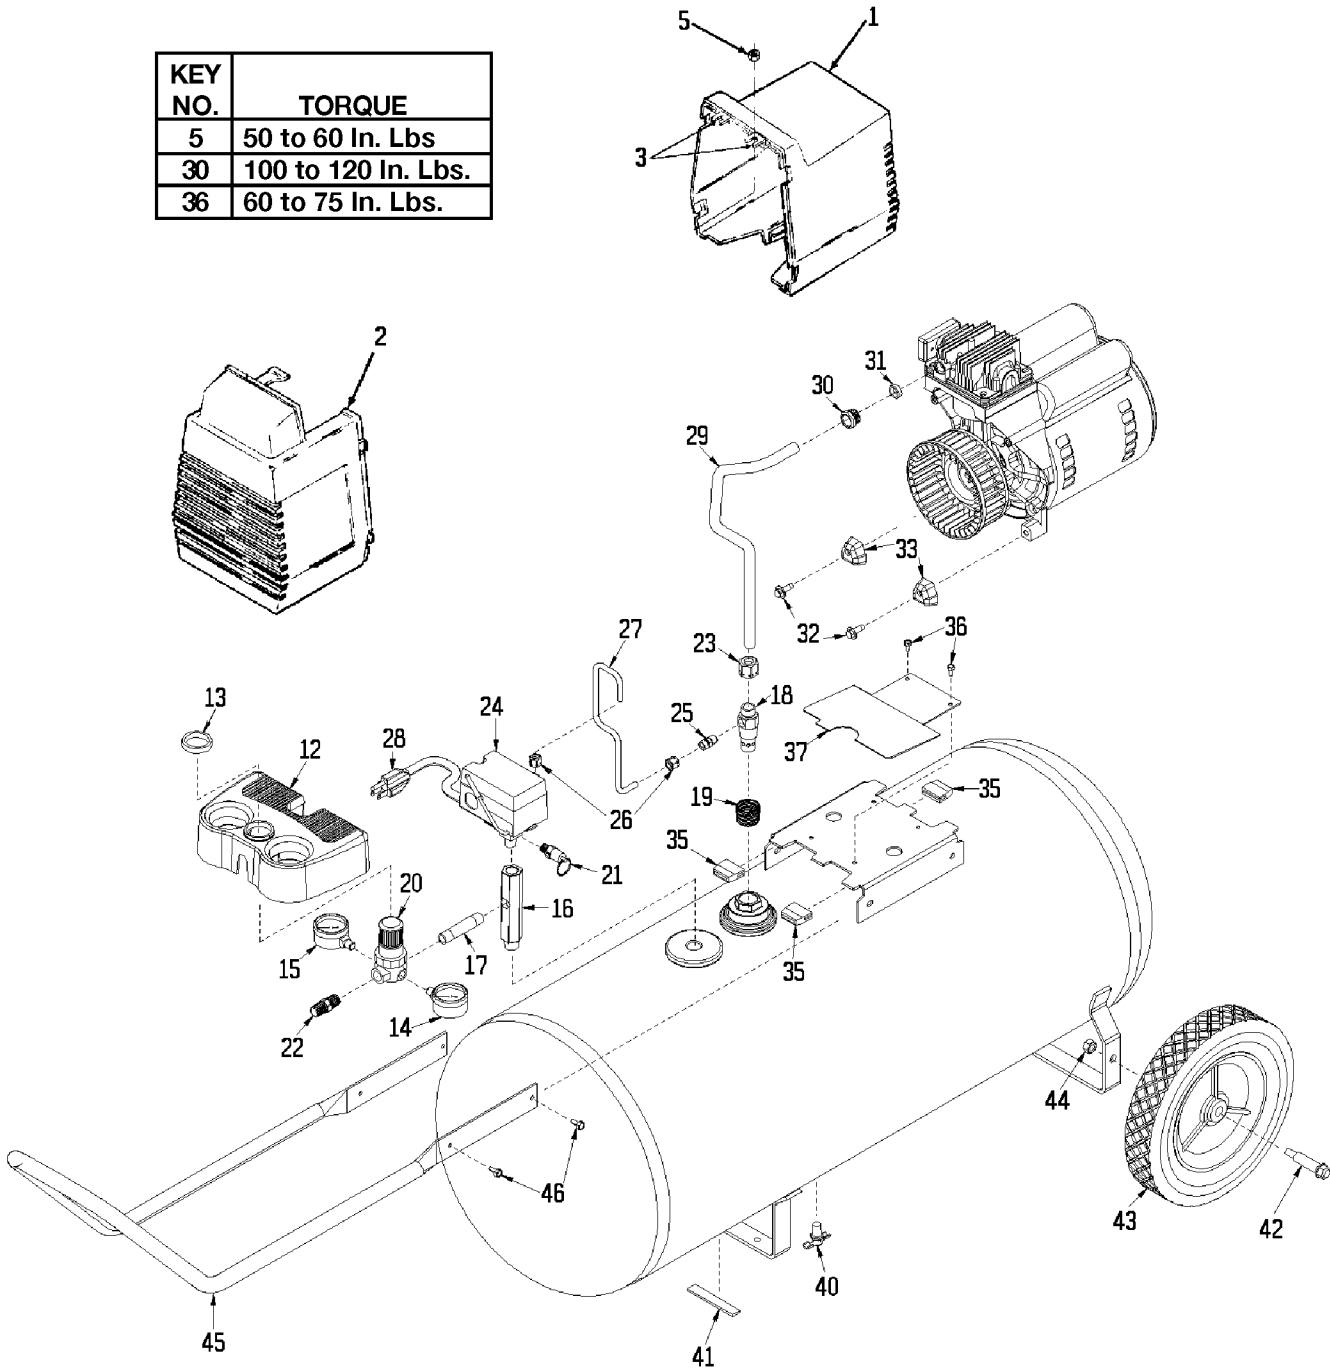

KEY NO.	TORQUE
5	50 to 60 In. Lbs
30	100 to 120 In. Lbs.
36	60 to 75 In. Lbs.

Parts List for F312 Type 4

Item Number	Part Number	Description	Qty Required
1	AC-0046	SHROUD REAR 3PT SING	1
2	AC-0078	SHROUD FRONT BLK	1
3	CAC-1121	BRACKET SHROUD	2
4	CAC-1080	TRAY TOOL	1
5	038738-00	NUT	2
12	000000-00	No Longer Available	1
13	CAC-61	RING PANEL MOUNTING	1
14	AC-0009-1	GAUGE RIGHT HAND	1
15	Z-AC-0010-1	GAUGE LEFT HAND	1
16	AC-0027-2	STANDPIPE BRASS MALE	1
17	SSP-480	NIPPLE 1/4-18 NPT X	1
18	A19711	VALVE CHECK 1/2NPT X	1
19	SSP-490-1	BUSHING FACE 3/4 X 1	1
20	AC-0007	REGULATOR 4PORT P1P2	1
21	97503734	VALVE SAFETY 150 .12	1
22	D26889	ADAPTER .25 NPT X .2	1
23	SSP-7813	ASSY NUT SLEEVE 3/8	1
24	5140112-18	PRESSURE SWITCH	1
25	SS-8553	CONNECTOR BODY	1
26	SSP-7811	ASSY NUT SLEEVE 1/4	2
27	AC-0027-2	STANDPIPE BRASS MALE	1
28	SUDL-403-1	ASSY CORD POWER SJT	1
29	000000-00	No Longer Available	1
30	SSP-7821-1	NUT .563-18 UNF HEX	3
31	CAC-1120	SLEEVE SILICONE	1
32	SSF-990	SCREW .250-20X1.25 U	2
33	ACG-18	CUP SADDLE MOUNT	2

Parts List for F312 Type 4

Item Number	Part Number	Description	Qty Required
35	ACG-19	ISOLATOR 3 POINT MOU	1
36	SSF-953-ZN	SCREW #10X.625 HHW S	2
37	AC-0047	GUARD FAN	1
40	N286039	DRAIN VALVE	1
41	SUDL-6-1	STRIP RUBBER FOOT	1
42	CAC-60	BOLT .375-16X2.25 UN	2
43	000000-00	No Longer Available	2
44	SSF-8080-ZN	NUT .375-16 UNC-2B H	2
45	000000-00	No Longer Available	1
46	SSF-981	SCREW .250-14X.500 H	4
50	KK-4981	KIT MUFFLER FILTER	1
51	DAC-143	FILTER INTAKE	1
52	KK-4981	KIT MUFFLER FILTER	1
53	KK-4981	KIT MUFFLER FILTER	1
54	000000-00	No Longer Available	1
55	000000-00	No Longer Available	1
56	SSF-990	SCREW .250-20X1.25 U	1
57	ACG-45	ORING P/L HEAD	1
58	000000-00	No Longer Available	1
59	SSG-8156	ORING 2.759/2.719ID	1
60	KK-4835	KIT CONNECTING ROD L	1
61	KK-4835	KIT CONNECTING ROD L	1
62	Z-MO-9045	MOTOR P/L 3PT STD	1
65	000000-00	No Longer Available	1
66	SSF-3153	SCREW .313-18X.500 U	1
67	KK-5018	KIT FAN	1
68	KK-5018	KIT FAN	1