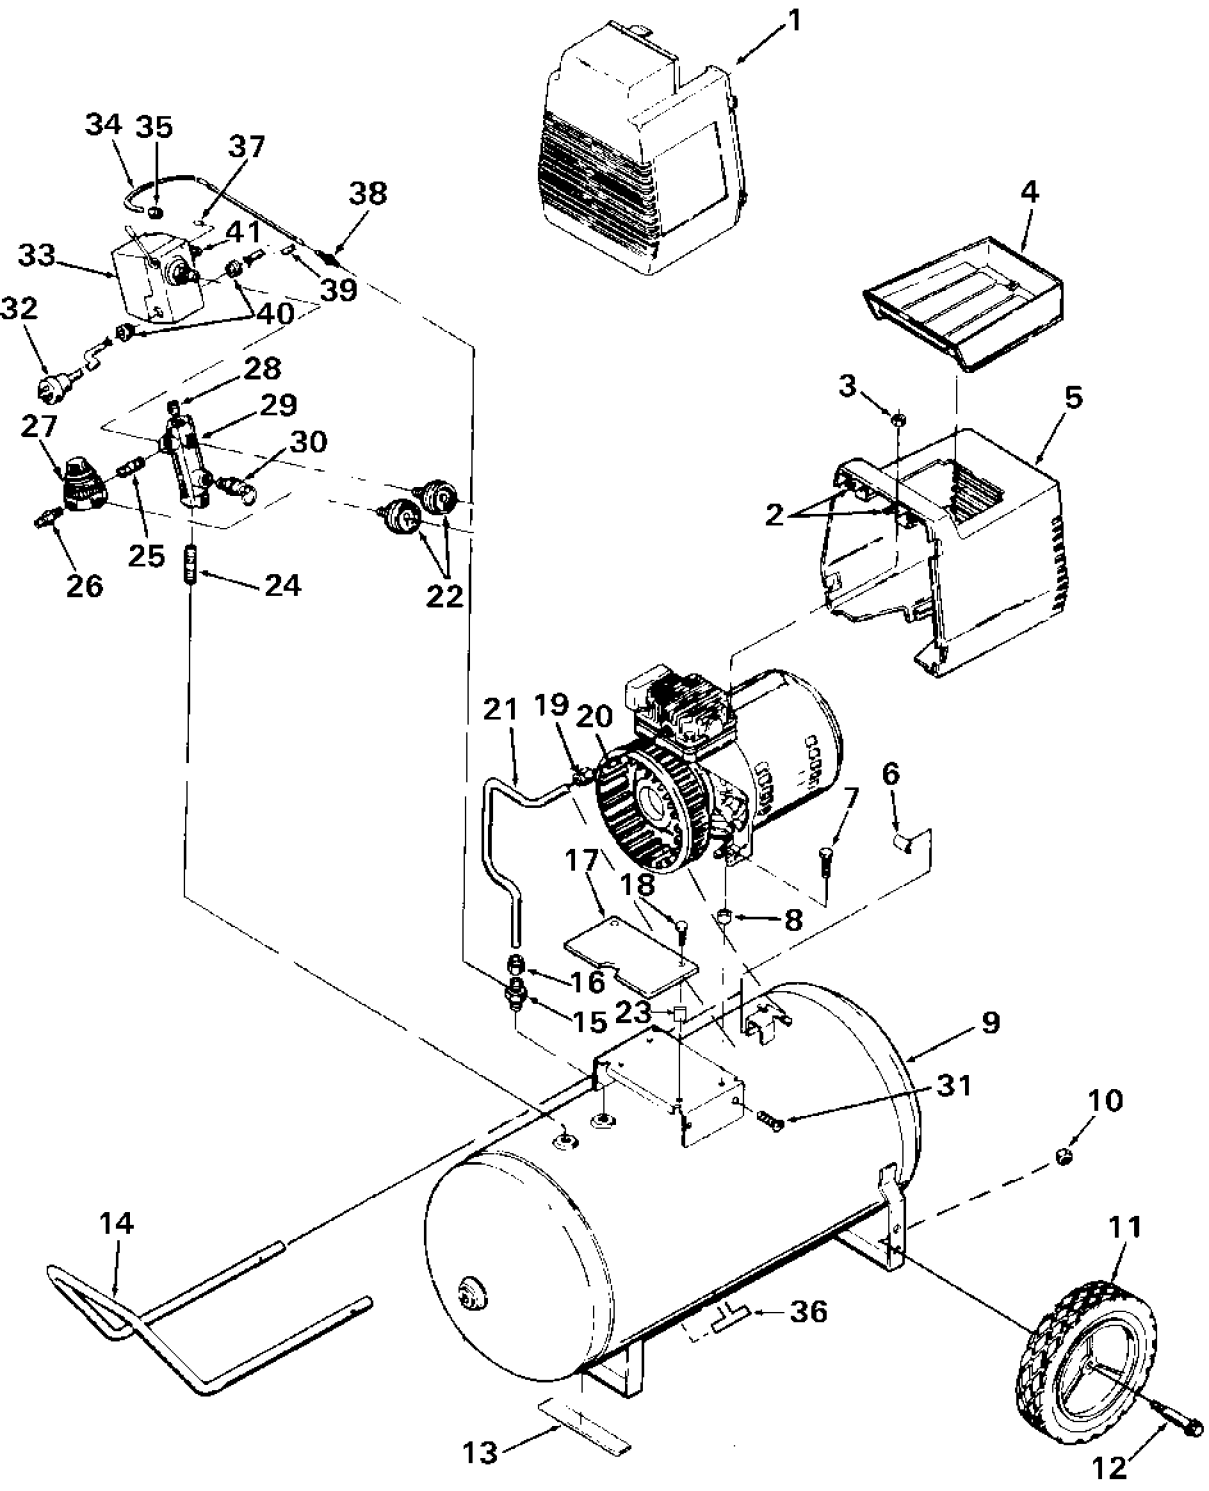

KEY NO.	TORQUE
49	7 to 10 Ft. Lbs.
47	7 to 10 Ft. Lbs.
59	100 to 120 In. Lbs.
61	80 to 100 In. Lbs.
◆	42 to 48 In. Lbs.

Parts List for F2512 Type 2

Item Number	Part Number	Description	Qty Required
1	AC-0078	SHROUD FRONT BLK	1
2	CAC-1121	BRACKET SHROUD	1
3	038738-00	NUT	2
4	CAC-1080	TRAY TOOL	1
5	000000-00	No Longer Available	1
6	000000-00	No Longer Available	1
7	SSF-505	SCREW .250-28X.915 U	2
8	000000-00	No Longer Available	2
9	000000-00	No Longer Available	1
10	SSF-8080-ZN	NUT .375-16 UNC-2B H	2
11	000000-00	No Longer Available	2
12	CAC-60	BOLT .375-16X2.25 UN	2
13	SUDL-6-1	STRIP RUBBER FOOT	1
14	000000-00	No Longer Available	1
15	A19711	VALVE CHECK 1/2NPT X	1
16	SSP-7813	ASSY NUT SLEEVE 3/8	1
17	AC-0155	PLATE	1
18	SSF-1000	SCREW #12-14X.750 HE	2
19	SSP-7821-1	NUT .563-18 UNF HEX	1
20	CAC-1120	SLEEVE SILICONE	1
21	CAC-1155	TUBE OUTLET 2.5 & 3H	1
22	Z-D23004	GAUGE 1.5OD 200PSI .	1
23	000000-00	No Longer Available	2
24	SS-2072-1	NIPPLE .375 NPT X 1.	1
25	N053094	NIPPLE	1
26	D26889	ADAPTER .25 NPT X .2	1
27	CAC-4296-1	REGULATOR 3PORT P2 L	1