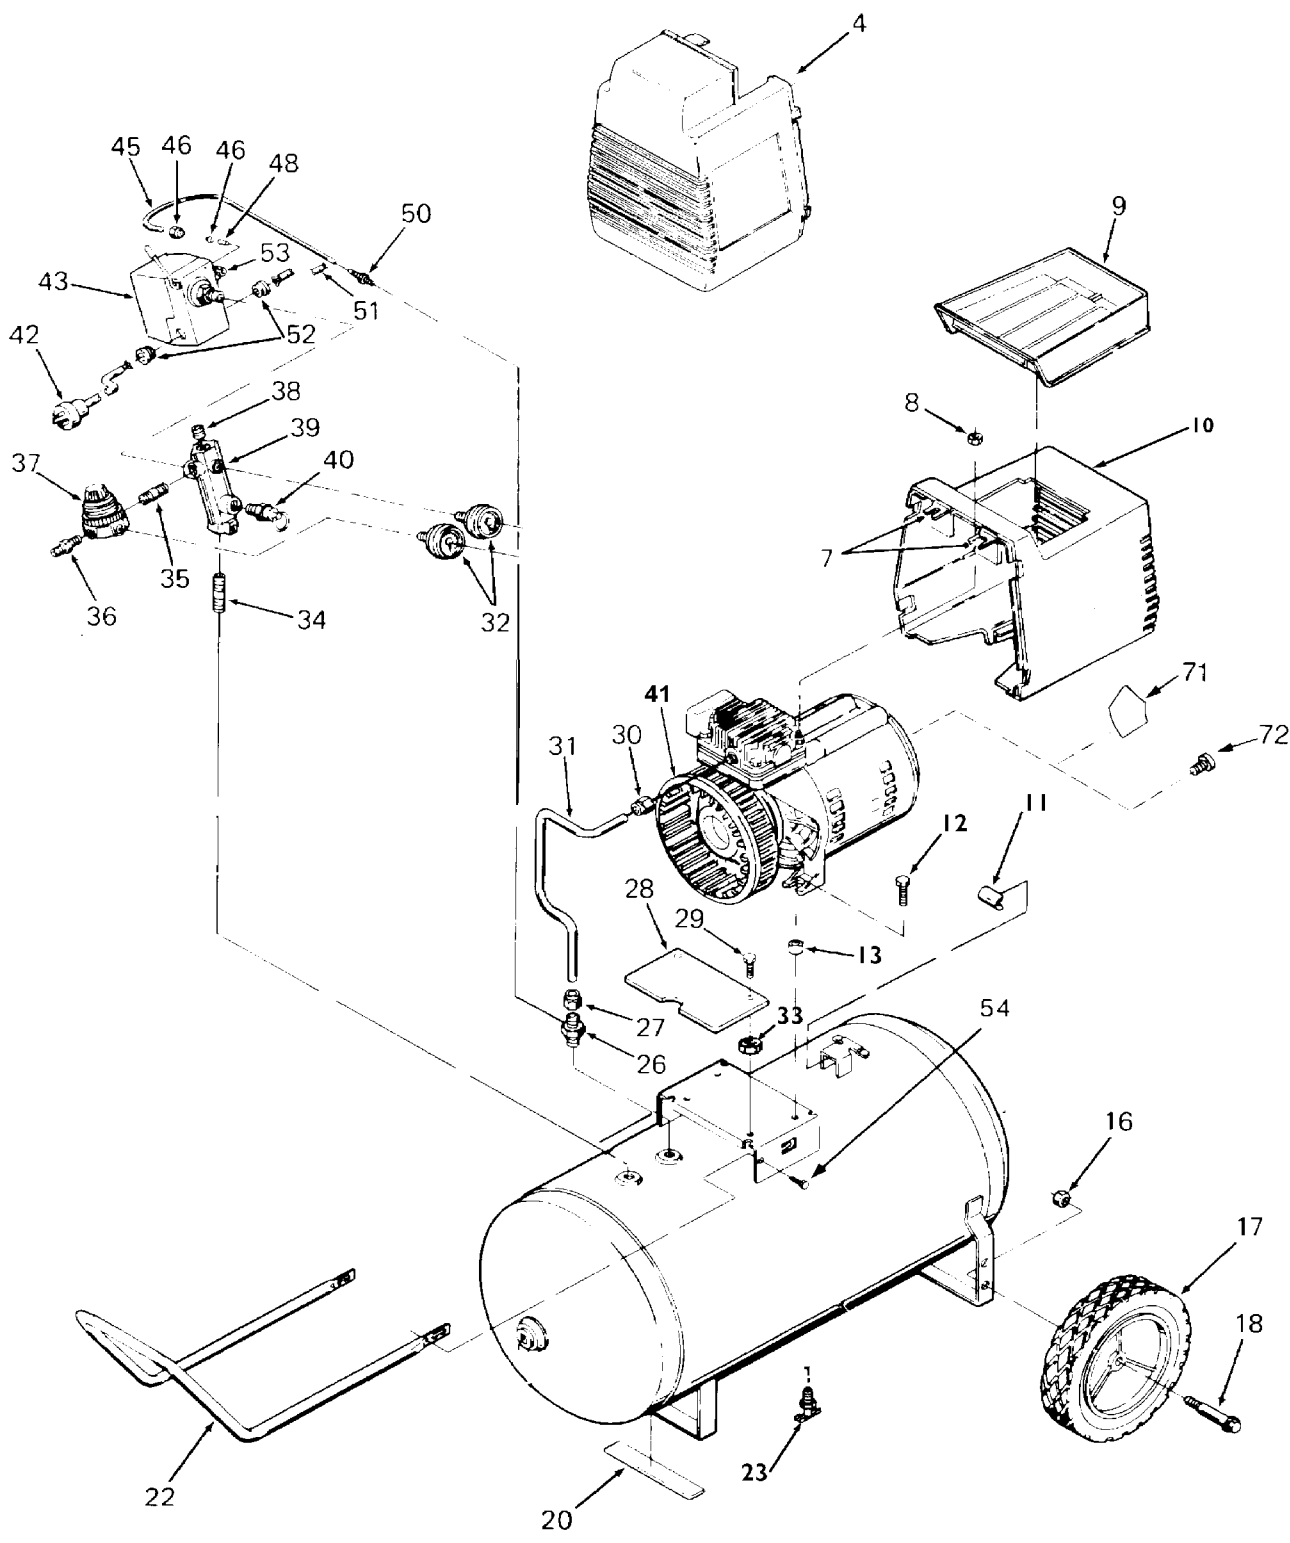

Key #	TORQUE
57	7 TO 10 FT. LBS.
59	7 TO 10 FT. LBS.
67	120 TO 140 FT. LBS.
69	70 TO 85 IN. LBS.
◆	30 TO 45 IN. LBS.

### Parts List for F220 Type 3

Item Number	Part Number	Description	Qty Required
4	AC-0078	SHROUD FRONT BLK	1
7	CAC-1121	BRACKET SHROUD	2
8	038738-00	NUT	2
9	CAC-1080	TRAY TOOL	1
10	000000-00	No Longer Available	1
11	000000-00	No Longer Available	1
12	SSF-505	SCREW .250-28X.915 U	2
13	000000-00	No Longer Available	2
16	SSF-8080-ZN	NUT .375-16 UNC-2B H	2
17	000000-00	No Longer Available	2
18	CAC-60	BOLT .375-16X2.25 UN	2
20	SUDL-6-1	STRIP RUBBER FOOT	1
22	000000-00	No Longer Available	1
23	N286039	DRAIN VALVE	1
26	A19711	VALVE CHECK 1/2NPT X	1
27	SSP-7813	ASSY NUT SLEEVE 3/8	1
28	AC-0155	PLATE	1
29	SSF-1000	SCREW #12-14X.750 HE	2
30	SSP-7821-1	NUT .563-18 UNF HEX	1
31	CAC-1155	TUBE OUTLET 2.5 & 3H	1
32	Z-D23004	GAUGE 1.5OD 200PSI .	2
33	000000-00	No Longer Available	1
34	SS-2072-1	NIPPLE .375 NPT X 1.	1
35	N053094	NIPPLE	1
36	D26889	ADAPTER .25 NPT X .2	1
37	CAC-4296-1	REGULATOR 3PORT P2 L	1
38	SS-3222-CD	PLUG PIPE	1