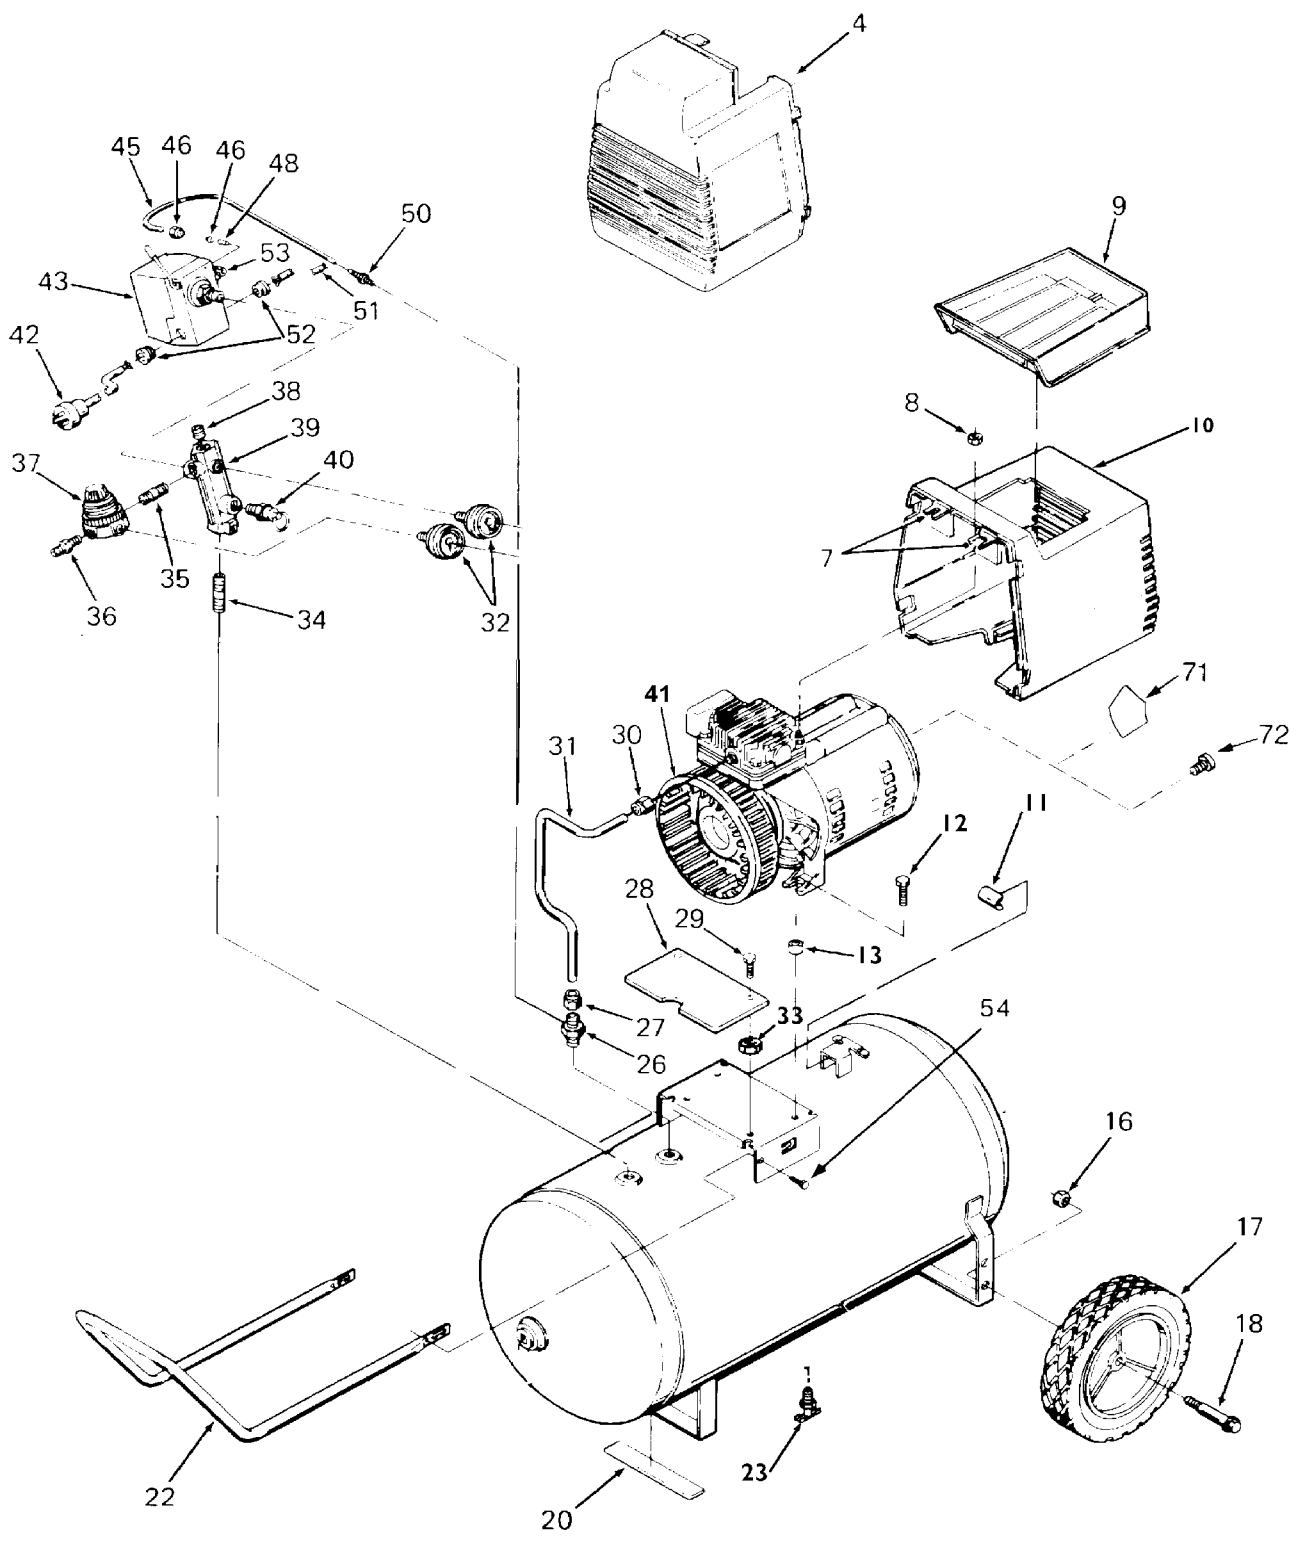

KEY NO.	TORQUE
59	7 to 10 Ft. Lbs.
57	7 to 10 Ft. Lbs.
67	100 to 120 In. Lbs.
69	80 to 100 In. Lbs.
◆	42 to 48 In. Lbs.

## Parts List for F212 Type 1

Item Number	Part Number	Description	Qty Required
4	AC-0078	SHROUD FRONT BLK	1
7	CAC-1121	BRACKET SHROUD	2
8	038738-00	NUT	2
9	CAC-1080	TRAY TOOL	1
10	000000-00	No Longer Available	1
11	000000-00	No Longer Available	1
12	SSF-505	SCREW .250-28X.915 U	2
13	000000-00	No Longer Available	2
16	SSF-8080-ZN	NUT .375-16 UNC-2B H	2
17	000000-00	No Longer Available	2
18	CAC-60	BOLT .375-16X2.25 UN	2
20	SUDL-6-1	STRIP RUBBER FOOT	1
22	000000-00	No Longer Available	1
23	N286039	DRAIN VALVE	1
26	A19711	VALVE CHECK 1/2NPT X	1
27	SSP-7813	ASSY NUT SLEEVE 3/8	1
28	AC-0155	PLATE	1
29	SSF-1000	SCREW #12-14X.750 HE	2
30	SSP-7821-1	NUT .563-18 UNF HEX	1
31	CAC-1155	TUBE OUTLET 2.5 & 3H	1
32	Z-D23004	GAUGE 1.5OD 200PSI .	1
33	000000-00	No Longer Available	1
34	SS-2072-1	NIPPLE .375 NPT X 1.	1
35	N053094	NIPPLE	1
36	D26889	ADAPTER .25 NPT X .2	1
37	CAC-4296-1	REGULATOR 3PORT P2 L	1
38	SS-3222-CD	PLUG PIPE	1