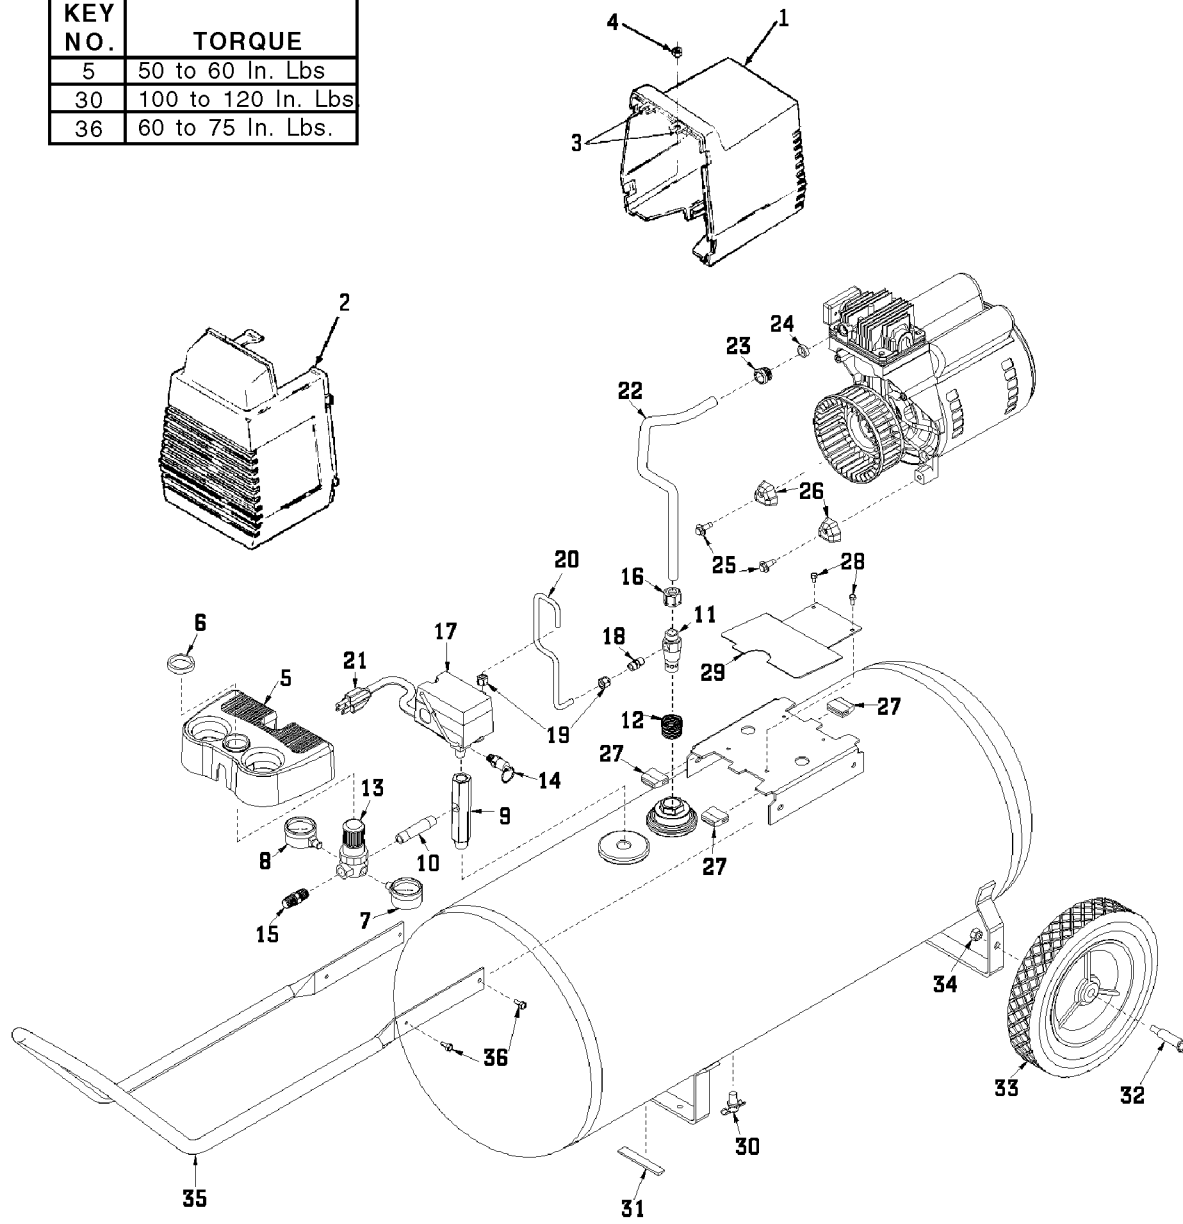

KEY NO.	TORQUE
42	7 to 10 Ft. Lbs.
43	7 to 10 Ft. Lbs.
51	100 to 120 In. Lbs.
53	100 to 120 In. Lbs.
u	42 to 48 In. Lbs.

KEY NO.	TORQUE
5	50 to 60 In. Lbs
30	100 to 120 In. Lbs
36	60 to 75 In. Lbs.

Parts List for F18 Type 4

Item Number	Part Number	Description	Qty Required
1	000000-00	No Longer Available	1
2	AC-0078	SHROUD FRONT BLK	1
3	CAC-1121	BRACKET SHROUD	2
4	038738-00	NUT	2
5	000000-00	No Longer Available	1
6	CAC-61	RING PANEL MOUNTING	1
7	AC-0009-1	GAUGE RIGHT HAND	1
8	Z-AC-0010-1	GAUGE LEFT HAND	1
9	AC-0027-2	STANDPIPE BRASS MALE	1
10	SSP-480	NIPPLE 1/4-18 NPT X	1
11	A19711	VALVE CHECK 1/2NPT X	1
12	SSP-490-1	BUSHING FACE 3/4 X 1	1
13	AC-0007	REGULATOR 4PORT P1P2	1
14	97503734	VALVE SAFETY 150 .12	1
15	D26889	ADAPTER .25 NPT X .2	1
16	SSP-7813	ASSY NUT SLEEVE 3/8	1
17	5140112-18	PRESSURE SWITCH	1
18	SS-8553	CONNECTOR BODY	1
19	SSP-7811	ASSY NUT SLEEVE 1/4	2
20	AC-0160	TUBE PRES REL .250OD	1
21	SUDL-403-1	ASSY CORD POWER SJT	1
22	AC-0125	TUBE OUTLET .375OD A	1
23	SSP-7821-1	NUT .563-18 UNF HEX	1
24	SSG-3105	ORING 306/296ID 073/	1
25	91895680	SCREW .250-20X.750 H	2
26	ACG-18	CUP SADDLE MOUNT	2
27	ACG-19	ISOLATOR 3 POINT MOU	3