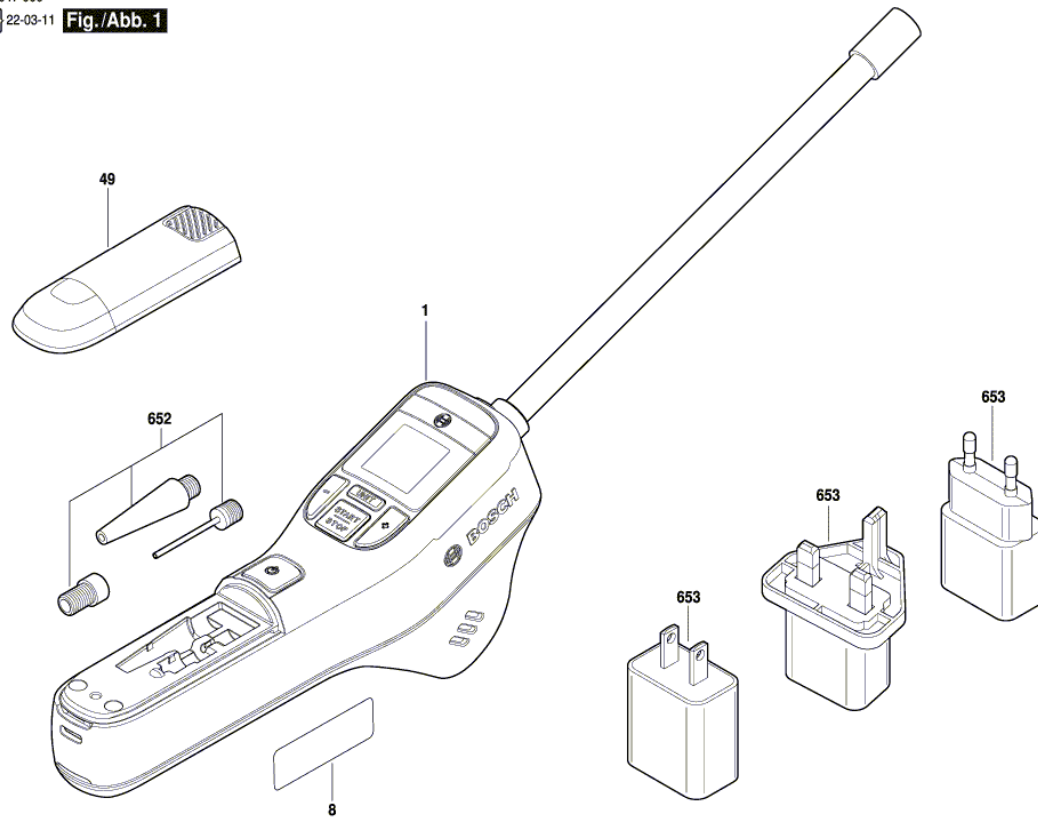

Spare parts list

Item	Part Number	Description	Illustration	Price	Quantity	Price Group
1	1 619 PB6 102	Air Pump	1	-	1	
8	1 619 PB6 106	Nameplate	1	-	1	
49	1 619 PB5 362	Cover	1	-	1	
652	1 619 PB5 937	Accessory Set	1	-	1	
653	1 600 A01 6A2	Battery Charger 100-240V / 5V 2A	1	-	1	
653	1 600 A01 RU5	Charger EU USB-C 100-240V 3A	1	-	1	
653	1 600 A01 RU6	Charger EU 230/5-20V USB RU5	1	-	1	
653	2 609 120 713	Charger EU 100-240V 5V 1A	1	-	1	
653	2 609 120 718	Charger GB 100-240V 5V 1A	1	-	1	

* Prices shown are suggested retail prices

Illustration - Type - E

3 603 J47 000
Issue | 22-03-11
Stand | **Fig./Abb. 1**