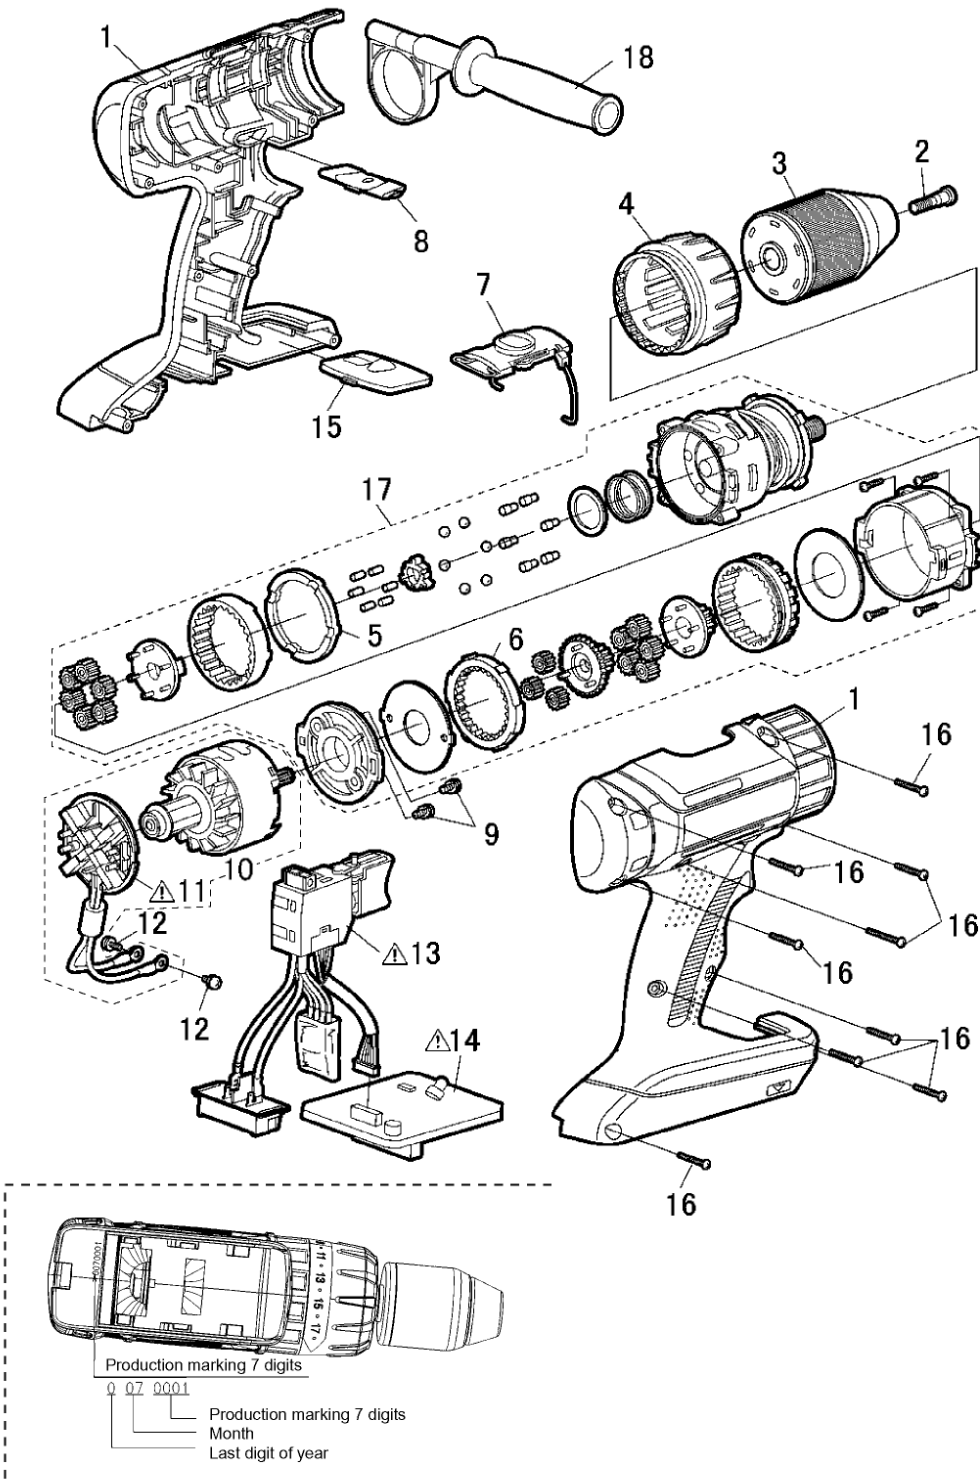

Model No. : EY7950 Exploded View for EY7950

** Battery Pack is available as an optional accessory. See the nearest sales dealer for details.

*** For replacement parts of charger, see the charger service manual.

Charger complete set is available as an optional accessory. See the nearest sales dealer for details.

Model No. : EY7950 Parts List

Safety	Ref. No.	Part No.	Part Name & Description	Q'ty	Remarks
EY7950					
	1	WEY7950K3078	HOUSING AB SET	1	
	2	WEY7950L6808	CHUCK FASTENING SCREW	1	
	3	WEY7950K7918	KEYLESS CHUCK	1	
	4	WEY7950K3227	CLUTCH HANDLE	1	
	5	WEY7442L1427	RING GEAR	1	
	6	WEY7442L1117	RING GEAR A	1	
	7	WEY7460H3238	H/L CHANGE HANDLE	1	
	8	WEY7460H3248	F/R SELECTOR HANDLE	1	
	9	WEY7441L6028	SEMS SCREW	2	(K3-6)
	10	WEY7450L1008	DC MOTOR ASSEMBLY	1	
	11	WEY7442L2577	MOTOR BRUSH ASSEMBLY	1	
	12	WEYT184L6076	SEMS SCREW	2	(K4-6)
	13	WEY7442L2007	SWITCH ASSEMBLY	1	
	14	WEY7450L2117	CONTROL PCB	1	
	15	WEY7460K3958	OPERATION PANEL	1	
	16	WEY6405K9218	TORX TAPPING SCREW	9	(K3-20)
	17	WEY7950L4057	GEAR BOX BLOCK	1	
	18	WEY7460K4628	SUPPORT HANDLE	1	
	-	WEY9L40R2788	BATTERY PACK COVER	1	
	-	WEY9644K7018	TOOL CASE	1	
	-	WEY7450K8108	OPERATING INSTRUCTIONS	1	
	-	WEY001T8907	GREASE (ALVANIA)	1	
	-	WEY003W8957	GREASE (PERMALUB)	1	