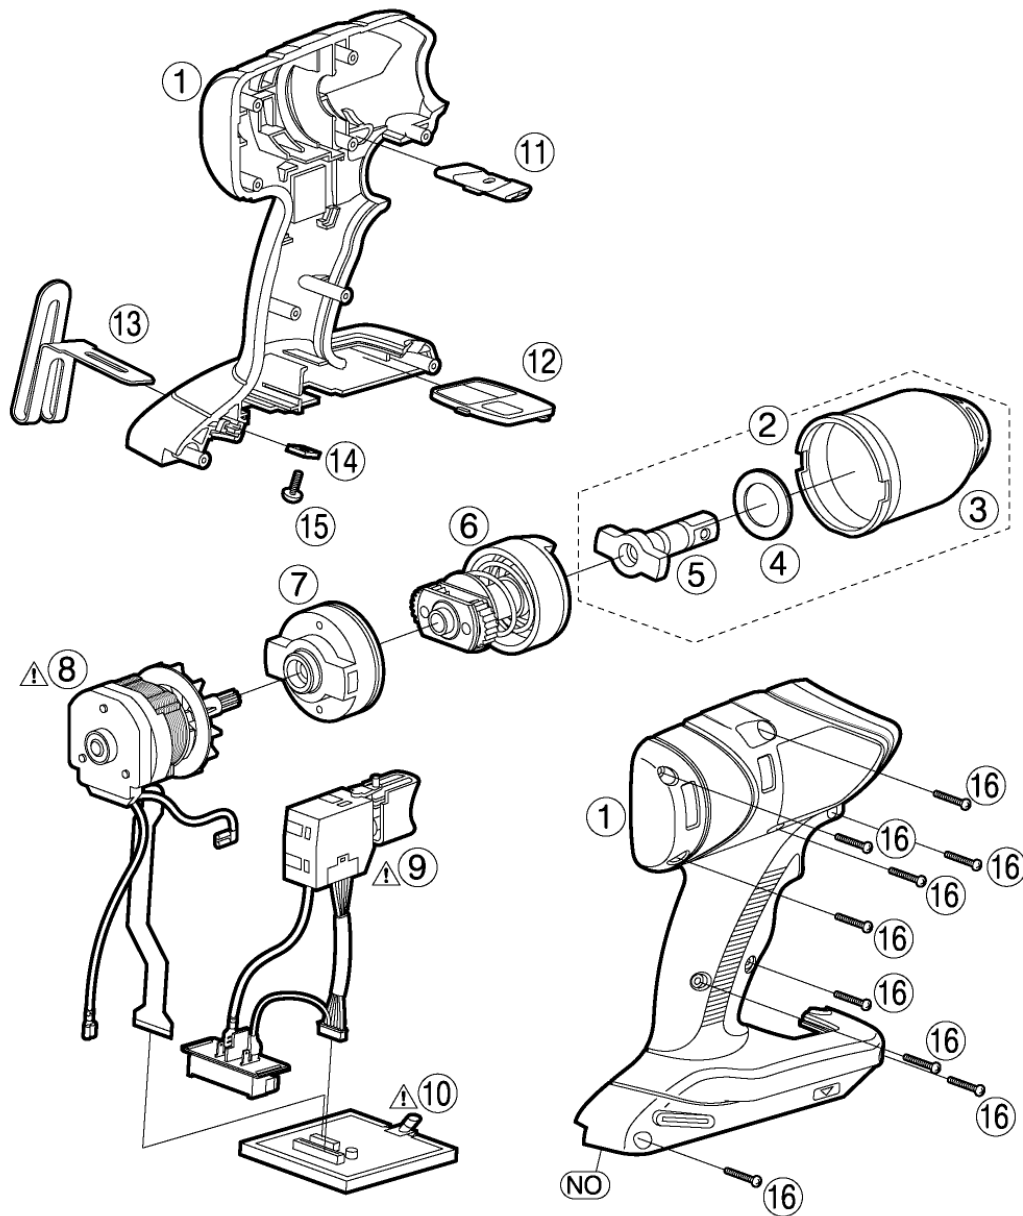

Model No. : EY7551 Exploded View for EY7551

** Battery Pack is available as an optional accessory. See the nearest sales dealer for details.

*** For replacement parts of charger, see the charger service manual.

Charger complete set is available as an optional accessory. See the nearest sales dealer for details.

Production marking 7 digits

1 03 0001

— Production marking 7 digits
 — Month
 — Last digit of year

Model No. : EY7551 Parts List

Safety	Ref. No.	Part No.	Part Name & Description	Q'ty	Remarks
EY7551					
	1	WEY7551K3078	HOUSING AB SET	1	
	2	WEY7547K4058	FIXATION COVER ASSEMBLY	1	
	3	WEY7547K3137	FIXATION COVER	1	
	4	WEY7547L0867	SLIDER	1	
	5	WEY7547L1128	ANVIL	1	
	6	WEY7546L1067	DRIVING SHAFT ASSEMBLY	1	
	7	WEY7546L0027	MOTOR MOUNTING PLATE ASSEMBLY	1	
	8	WEY7550L1108	MOTOR ASSEMBLY	1	
	9	WEY7546K2007	SWITCH ASSEMBLY	1	
	10	WEY7551L2127	MODULE ASSEMBLY	1	
	11	WEY7547H3247	F/R SELECTOR HANDLE	1	
	12	WEY7546K3338	OPERATION PANEL	1	
	13	WEY7543K3187	PLATE HOOK	1	
	14	WEY7441L6487	NUT	1	
	15	WEY7441K6217	SCREW	1	(4*14)
	16	WEY7441K9038	TORX TAPPING SCREW	9	(3*20)
	-	WEY9L40R2788	BATTERY PACK COVER	1	
	-	WEY9633K7019	TOOL CASE	1	
	-	WEY7550K8108	OPERATING INSTRUCTIONS	1	
	-	WEY002X8977	GREASE (DOUBREX)	1	
	-	WEY003W8957	GREASE (PERMALUB)	1	