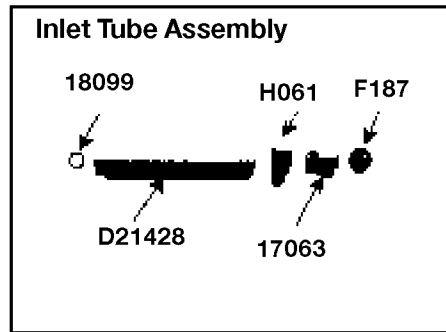

84

85

Parts List for EXWGV2121 Type 3

Item Number	Part Number	Description	Qty Required
3	FA-57015402	VALVE ASSEMBLY OIL V	1
10	FA-15065600	O-RING	1
11	000000-00	No Longer Available	1
12	000000-00	No Longer Available	1
13	000000-00	No Longer Available	1
14	000000-00	No Longer Available	1
15	000000-00	No Longer Available	1
16	FA-15024000	O-RING	1
18	FA-15001500	O-RING	1
19	FA-57137400	CAP OIL FILL	1
21	000000-00	No Longer Available	1
22	000000-00	No Longer Available	1
23	000000-00	No Longer Available	1
24	FA-15000100	O-RING	1
25	000000-00	No Longer Available	1
26	000000-00	No Longer Available	1
27	FA-15060500	ORING 15 X 2 FAIP	1
28	FA-23732300A	MANIFOLD	1
30	000000-00	No Longer Available	1
31	000000-00	No Longer Available	1
32	000000-00	No Longer Available	1
33	000000-00	No Longer Available	1
34	FA-52036700	BODY CHEMICAL INJECT	1
35	FA-15000600	O-RING 7.66 X 1/8 N	1
36	000000-00	No Longer Available	1
37	000000-00	No Longer Available	1
38	000000-00	No Longer Available	1