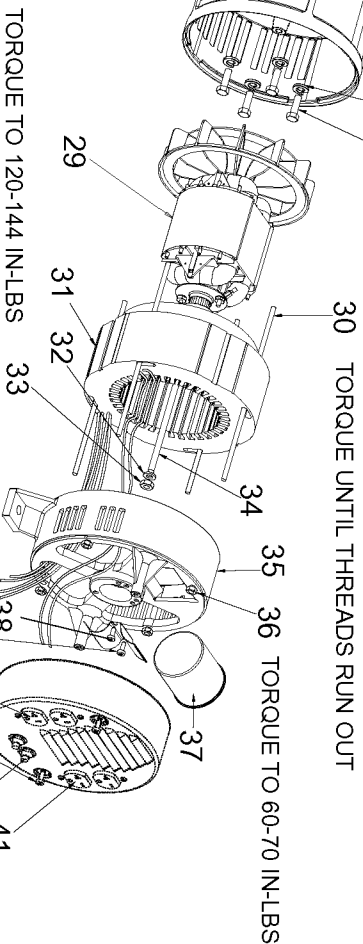

SHOWN FOR  
REFERENCE ONLY

26 ORIENT WITH VENTS DOWNWARD AS SHOWN  
27 28 TORQUE TO 204-264 IN-LBS

TORQUE TO 120-144 IN-LBS

30 TORQUE UNTIL THREADS RUN OUT

TORQUE TO 30-40 IN-LBS

35 36 TORQUE TO 60-70 IN-LBS

CAPACITOR WIRING

SHOWN FOR  
REFERENCE ONLY

39

40 41 42

## Parts List for EXGB4010 Type 2

Item Number	Part Number	Description	Qty Required
1	91895680	SCREW .250-20X.750 H	1
2	Z-GS-0795	TANK FUEL 7G SS	1
3	GS-0443	CAP FUEL TANK	1
4	Z-A14582	HOSE FUEL	1
5	GS-0227	CLAMP FUEL .50	1
6	N103455	GROMMET	1
7	GS-0437	DRAIN COCK	1
8	GS-0079	COVER END DOUBLE REC	1
9	SSF-553-1	SCREW #10-24X.563 TH	1
10	000000-00	No Longer Available	1
11	SSN-1014-ZN	WASHER .339/.344 ID	1
12	SSF-8111-ZN	NUT .375-16 HEX WHIZ	1
13	GS-0117	LUG GROUND	1
14	SS-12-CD	SCREW .313-18X.750 H	1
15	SSF-3140-ZN	SCREW .375-16X1.00 H	1
16	SSF-8150	NUT .312-18 UNC HEX	1
17	GS-0033	ISOLATOR VIBRATION 1	1
17	GS-0033	ISOLATOR VIBRATION 1	1
18	N017772	LOCK WASHER	1
19	GS-0118	STRAP GROUND	1
20	95829230	SCREW .313-18X1.50 H	1
21	000000-00	No Longer Available	1
22	000000-00	No Longer Available	1
23	000000-00	No Longer Available	1
24	5140123-06	SCREW	1
25	330016-13	WASHER	1
26	000000-00	No Longer Available	1

## Parts List for EXGB4010 Type 2

Item Number	Part Number	Description	Qty Required
27	SSN-619	WASHER .375 SPRING L	1
28	5140125-93	SCREW	1
29	Z-D27809	ASSY GEN 3.255 2D IC	1
29	D27092	KIT SERVICE FOCUS MO	1
30	000000-00	No Longer Available	1
31	Z-D27809	ASSY GEN 3.255 2D IC	1
31	D27092	KIT SERVICE FOCUS MO	1
32	330016-13	WASHER	1
33	SSF-576	NUT .313-24 HEX W/KE	1
34	000000-00	No Longer Available	1
35	000000-00	No Longer Available	1
36	SSF-575	NUT .250-20 HEX W/KE	1
37	GS-0104	CAPACITOR 50 UF	1
38	K-0378	KIT SUPPORT BEARING	1
39	SSF-553-1	SCREW #10-24X.563 TH	1
40	GS-0019	RECEPTACLE 120V 20A	1
41	000000-00	No Longer Available	1
41	000000-00	No Longer Available	1
42	Z-GS-0024	BREAKER CIRCUIT 125/	1
856	000000-00	No Longer Available	1
856	GS-0862	O-RING ROTOR BEARING	1
856	GS-0082	DIODE DSA	1