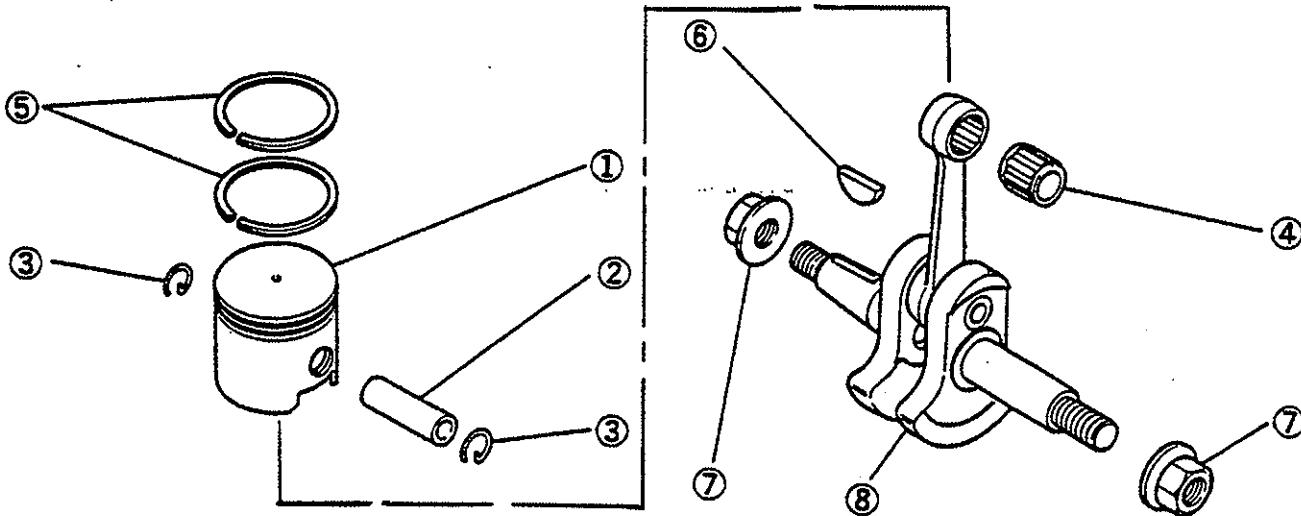

**PARTS LIST FOR AFTER SALES SERVICE
MODEL ER382K - CRANKSHAFT & PISTON SYSTEM**

PART NO.	DESCRIPTION	QTY	REF	PART NO.	DESCRIPTION	QTY
2380015	PISTON SET	1	5	2380019	TOP RING	
2380016	PISTON PIN	1	6	6100257	WOODRUFF KEY	
2380017	CLIP PISTON PIN	2	7	2430457	CONICAL SPRING NUT	
2380018	BEARING NEEDLE	1	8	2380020	CRANKSHAFT ASSEMBLY