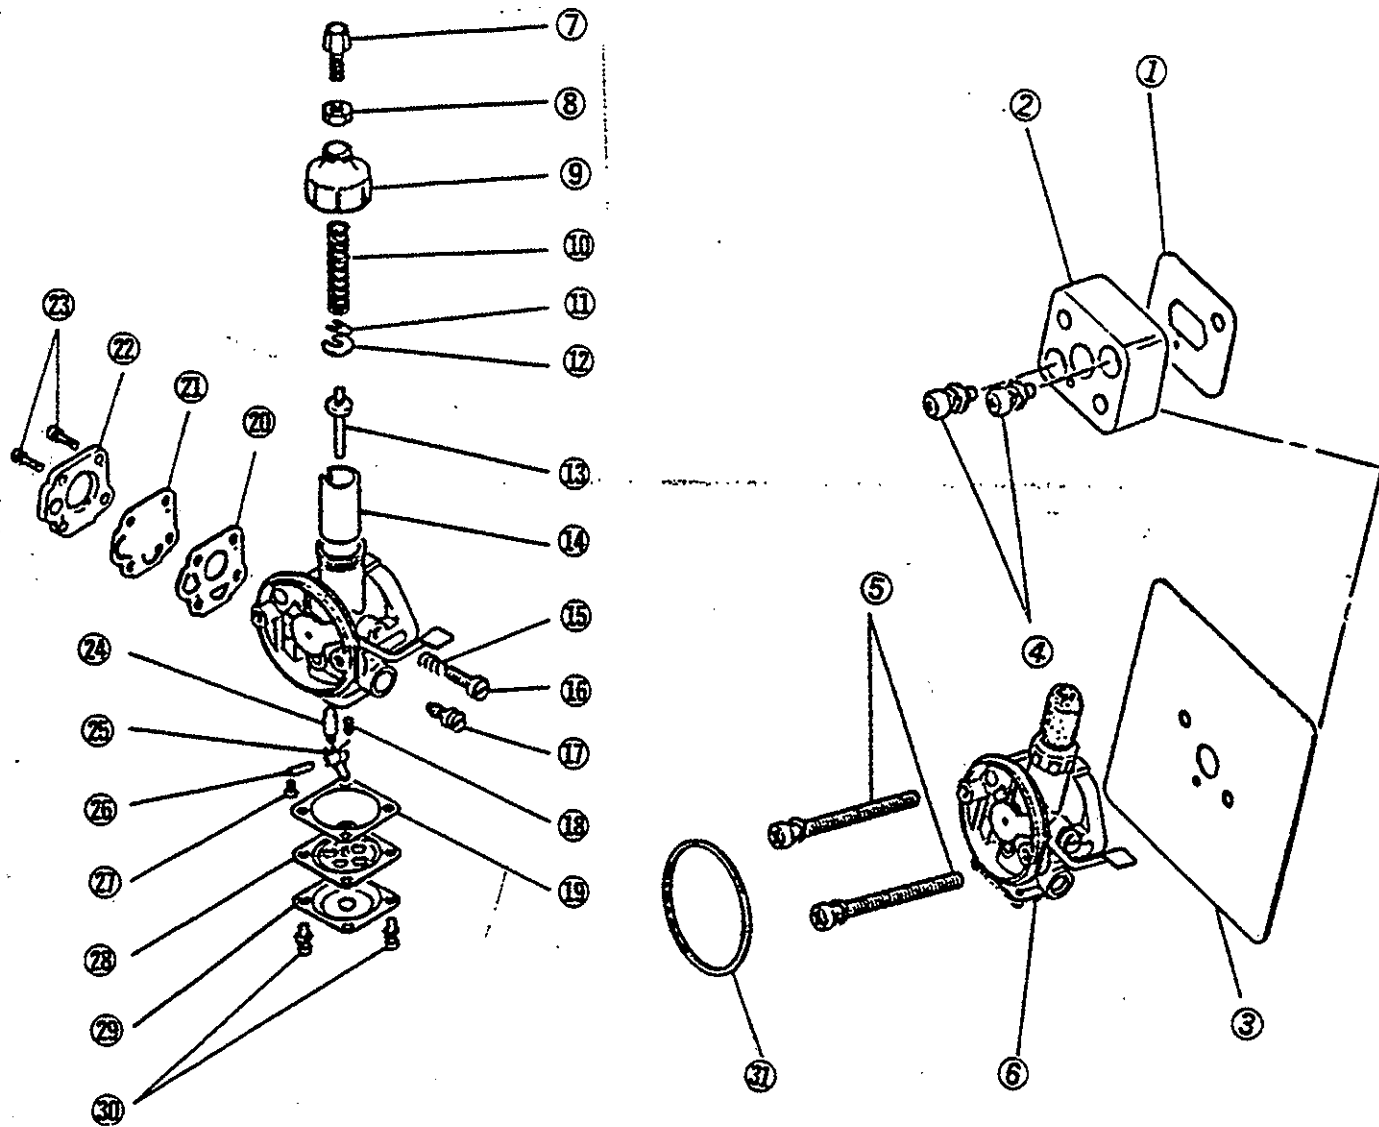

**PARTS LIST FOR AFTER SALES SERVICE  
MODEL ER382K - CLUTCH SYSTEM**

REF	PART NO.	DESCRIPTION	QTY	REF	PART NO.	DESCRIPTION	QTY
1	2380358	CLUTCH SHOE	2	4	2430214	CLUTCH	1
2	2380062	SPRING	1	5	2380063	WASHER	2
3	2430156	CLUTCH BOLT	2				

**PARTS LIST FOR AFTER SALES SERVICE  
MODEL ER382K - AIR CLEANER SYSTEM**

REF	PART NO.	DESCRIPTION	QTY	REF	PART NO.	DESCRIPTION	QTY
1	2380052	AIR CLEANER	1	4	2380054	CHOKE LABEL	1
2	2140425	SCREW & WASHER	2	5	2380055	AIR CLEANER ELEMENT	1
3	2380053	CLEANER COVER	1	6	2380057	ELEMENT HOLDER	1

**PARTS LIST FOR AFTER SALES SERVICE  
MODEL ER382K - RECOIL STARTER SYSTEM**

REF	PART NO.	DESCRIPTION	QTY	REF	PART NO.	DESCRIPTION	QTY
1	2140412	SCREW & WASHER	1	8	2380070	RETURN SPRING	1
2	2380064	RECOIL STARTER	1	9	2380071	SCREW	1
3	2380065	CRANKCASE GASKET	1	10	2380072	PLATE	1
4	2380066	STARTER PULLEY	1	11	2380073	RATCHET	1
5	2380067	SPIRAL SPRING	1	12	2380074	KNOB STARTER	1
6	2380068	REEL ASS'Y	1	13	2380075	STARTER ROPE	1
7	2380069	FRICTION SPRING	1				

**PARTS LIST FOR AFTER SALES SERVICE  
MODEL ER382K - CRANKSHAFT & PISTON SYSTEM**

PART NO.	DESCRIPTION	QTY	REF	PART NO.	DESCRIPTION	QTY
2380015	PISTON SET	1	5	2380019	TOP RING	
2380016	PISTON PIN	1	6	6100257	WOODRUFF KEY	
2380017	CLIP PISTON PIN	2	7	2430457	CONICAL SPRING NUT	
2380018	BEARING NEEDLE	1	8	2380020	CRANKSHAFT ASSEMBLY	