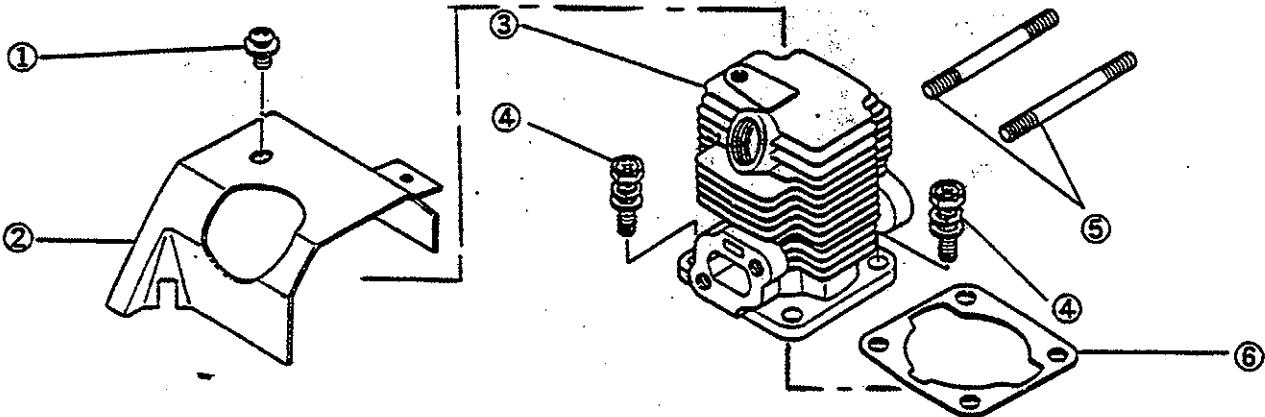

PARTS LIST FOR AFTER SALES SERVICE MODEL ER382K - CRANKCASE SYSTEM

REF	PART NO.	DESCRIPTION	QTY	REF	PART NO.	DESCRIPTION	QTY
1	2380000	CRANKCASE ASSEMBLY	1	8	2380003	SCREW & WASHER	1
2	9020630	SCREW	4	9	9523200	SNAP RING R32	1
3	9020408	SCREW & WASHER	2	10	2380004	CRANKCASE GASKET	1
4	2380001	BRACKET	1	11	9806201	BALL BEARING #6201	1
5	9000520	PHILLIPS PAN SCREW M5X20	4	12	9806001	BALL BEARING #6001	1
6	2380002	CLAMP	1	13	2430037	OIL SEAL	1
7	9020508	SCREW	1				

PARTS LIST FOR AFTER SALES SERVICE MODEL ER382K - CYLINDER & HEAD SYSTEM

REF	PART NO.	DESCRIPTION	QTY	REF	PART NO.	DESCRIPTION	QTY
1	2141512	SCREW & WASHER	1	4	2430047	BOLT & WASHER	4
2	2380005	CYLINDER COVER	1	5	2380007	BOLT STUD	2
3	2380006	CYLINDER	1	6	2380008	CYLINDER GASKET	1