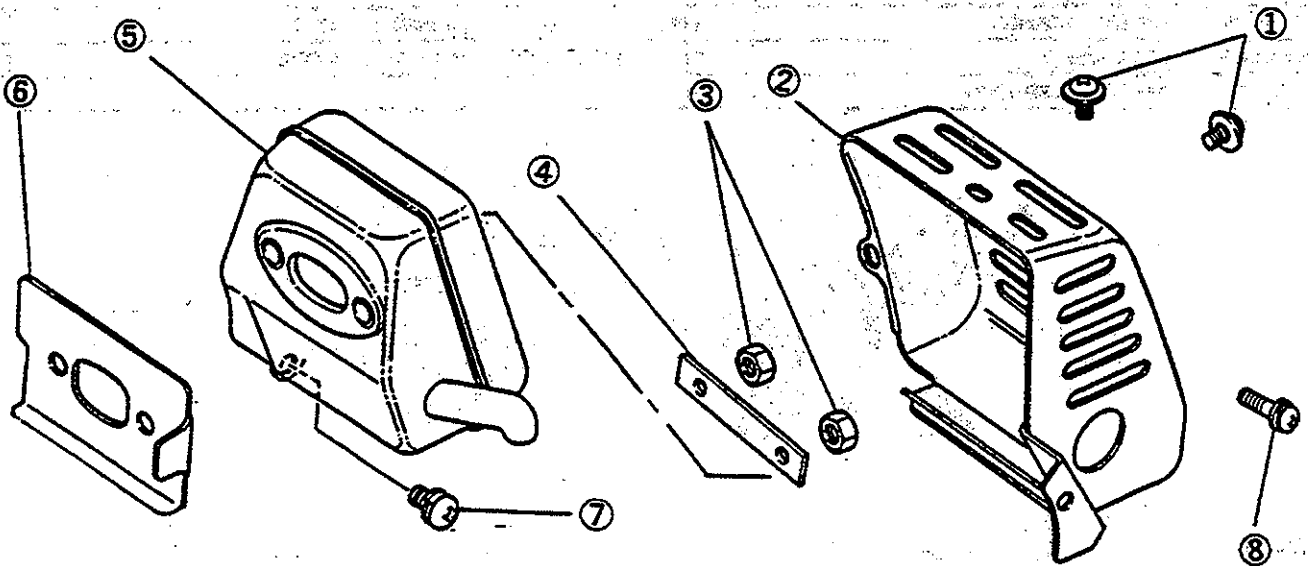

**PARTS LIST FOR AFTER SALES SERVICE
MODEL ER382K - MUFFLER SYSTEM**

REF	PART NO.	DESCRIPTION	QTY	REF	PART NO.	DESCRIPTION	QTY
1	2141408	SCREW & WASHER	2	5	2380060	MUFFLER	1
2	2380068	MUFFLER COVER	1	6	2380061	MUFFLER GASKET	1
3	9310500	NUT	1	7	2140508	SCREW	1
4	2380059	LOCK WASHER	1	8	2140416	SCREW & WASHER	1