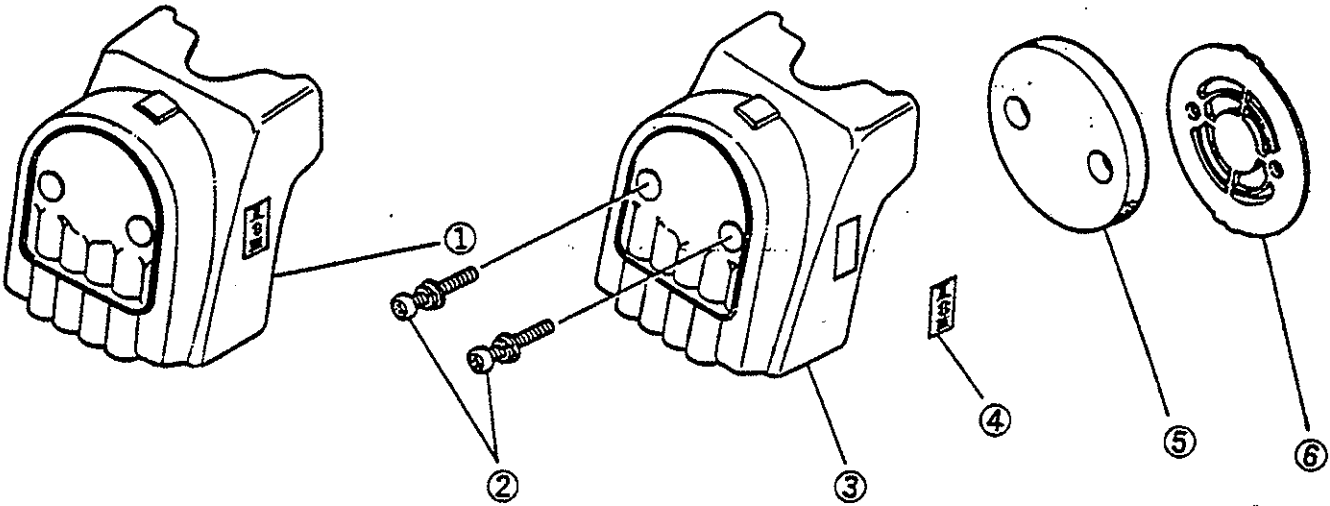

**PARTS LIST FOR AFTER SALES SERVICE
MODEL ER382K - AIR CLEANER SYSTEM**

REF	PART NO.	DESCRIPTION	QTY	REF	PART NO.	DESCRIPTION	QTY
1	2380052	AIR CLEANER	1	4	2380054	CHOKE LABEL	1
2	2140425	SCREW & WASHER	2	5	2380055	AIR CLEANER ELEMENT	1
3	2380053	CLEANER COVER	1	6	2380057	ELEMENT HOLDER	1