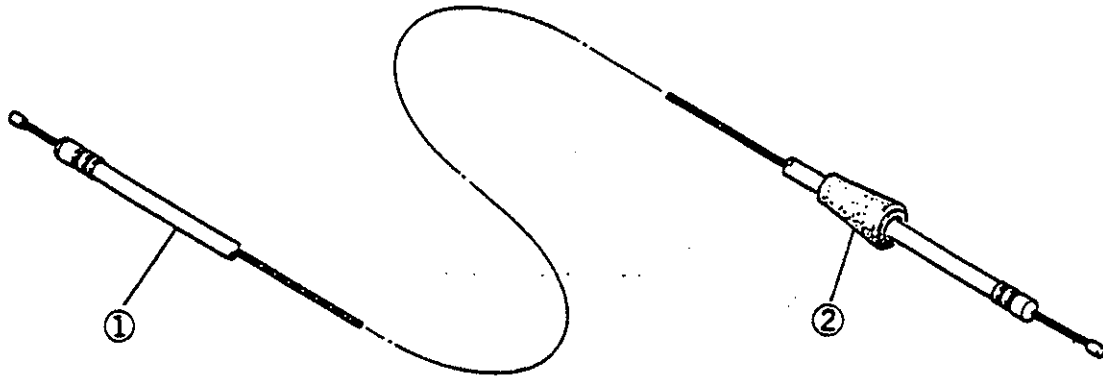

**PARTS LIST FOR AFTER SALES SERVICE
MODEL ER382K - CONTROL SYSTEM**

REF	PART NO.	DESCRIPTION	QTY	REF	PART NO.	DESCRIPTION	QTY
1	2380050	WIRE & THROTTLE	1	2	2380051	CAP	1