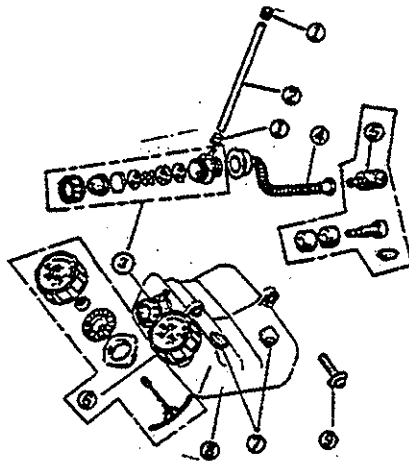

## PARTS LIST FOR AFTER SALES SERVICE MODEL ER382K - CRANKCASE SYSTEM

REF	PART NO.	DESCRIPTION	QTY	REF	PART NO.	DESCRIPTION	QTY
1	2380000	CRANKCASE ASSEMBLY	1	8	2380003	SCREW & WASHER	1
2	9020630	SCREW	4	9	9523200	SNAP RING R32	1
3	9020408	SCREW & WASHER	2	10	2380004	CRANKCASE GASKET	1
4	2380001	BRACKET	1	11	9806201	BALL BEARING #6201	1
5	9000520	PHILLIPS PAN SCREW M5X20	4	12	9806001	BALL BEARING #6001	1
6	2380002	CLAMP	1	13	2430037	OIL SEAL	1
7	9020508	SCREW	1				

## PARTS LIST FOR AFTER SALES SERVICE MODEL ER382K - CYLINDER & HEAD SYSTEM

REF	PART NO.	DESCRIPTION	QTY	REF	PART NO.	DESCRIPTION	QTY
1	2141512	SCREW & WASHER	1	4	2430047	BOLT & WASHER	4
2	2380005	CYLINDER COVER	1	5	2380007	BOLT STUD	2
3	2380006	CYLINDER	1	6	2380008	CYLINDER GASKET	1

**PARTS LIST FOR AFTER SALES SERVICE  
MODEL ER382K - CLUTCH SYSTEM**

REF	PART NO.	DESCRIPTION	QTY	REF	PART NO.	DESCRIPTION	QTY
1	2380358	CLUTCH SHOE	2	4	2430214	CLUTCH	1
2	2380062	SPRING	1	5	2380063	WASHER	2
3	2430156	CLUTCH BOLT	2				

**PARTS LIST FOR AFTER SALES SERVICE  
MODEL ER382K - FUEL TANK SYSTEM**

REF	PART NO.	DESCRIPTION	QTY	REF	PART NO.	DESCRIPTION	QTY
1	2430048	CLIP	2	6	2380092	TANK CAP ASS'Y	1
2	2360087	FUEL TUBE	1	7	2380098	PAD	2
3	2380078	PRIMING PUMP	1	8	2360007	FUEL TANK	1
4	2380098	SUCTION HOSE	1	9	2130003	SCREW & WASHER	2
5	2380089	FUEL FILTER	1				