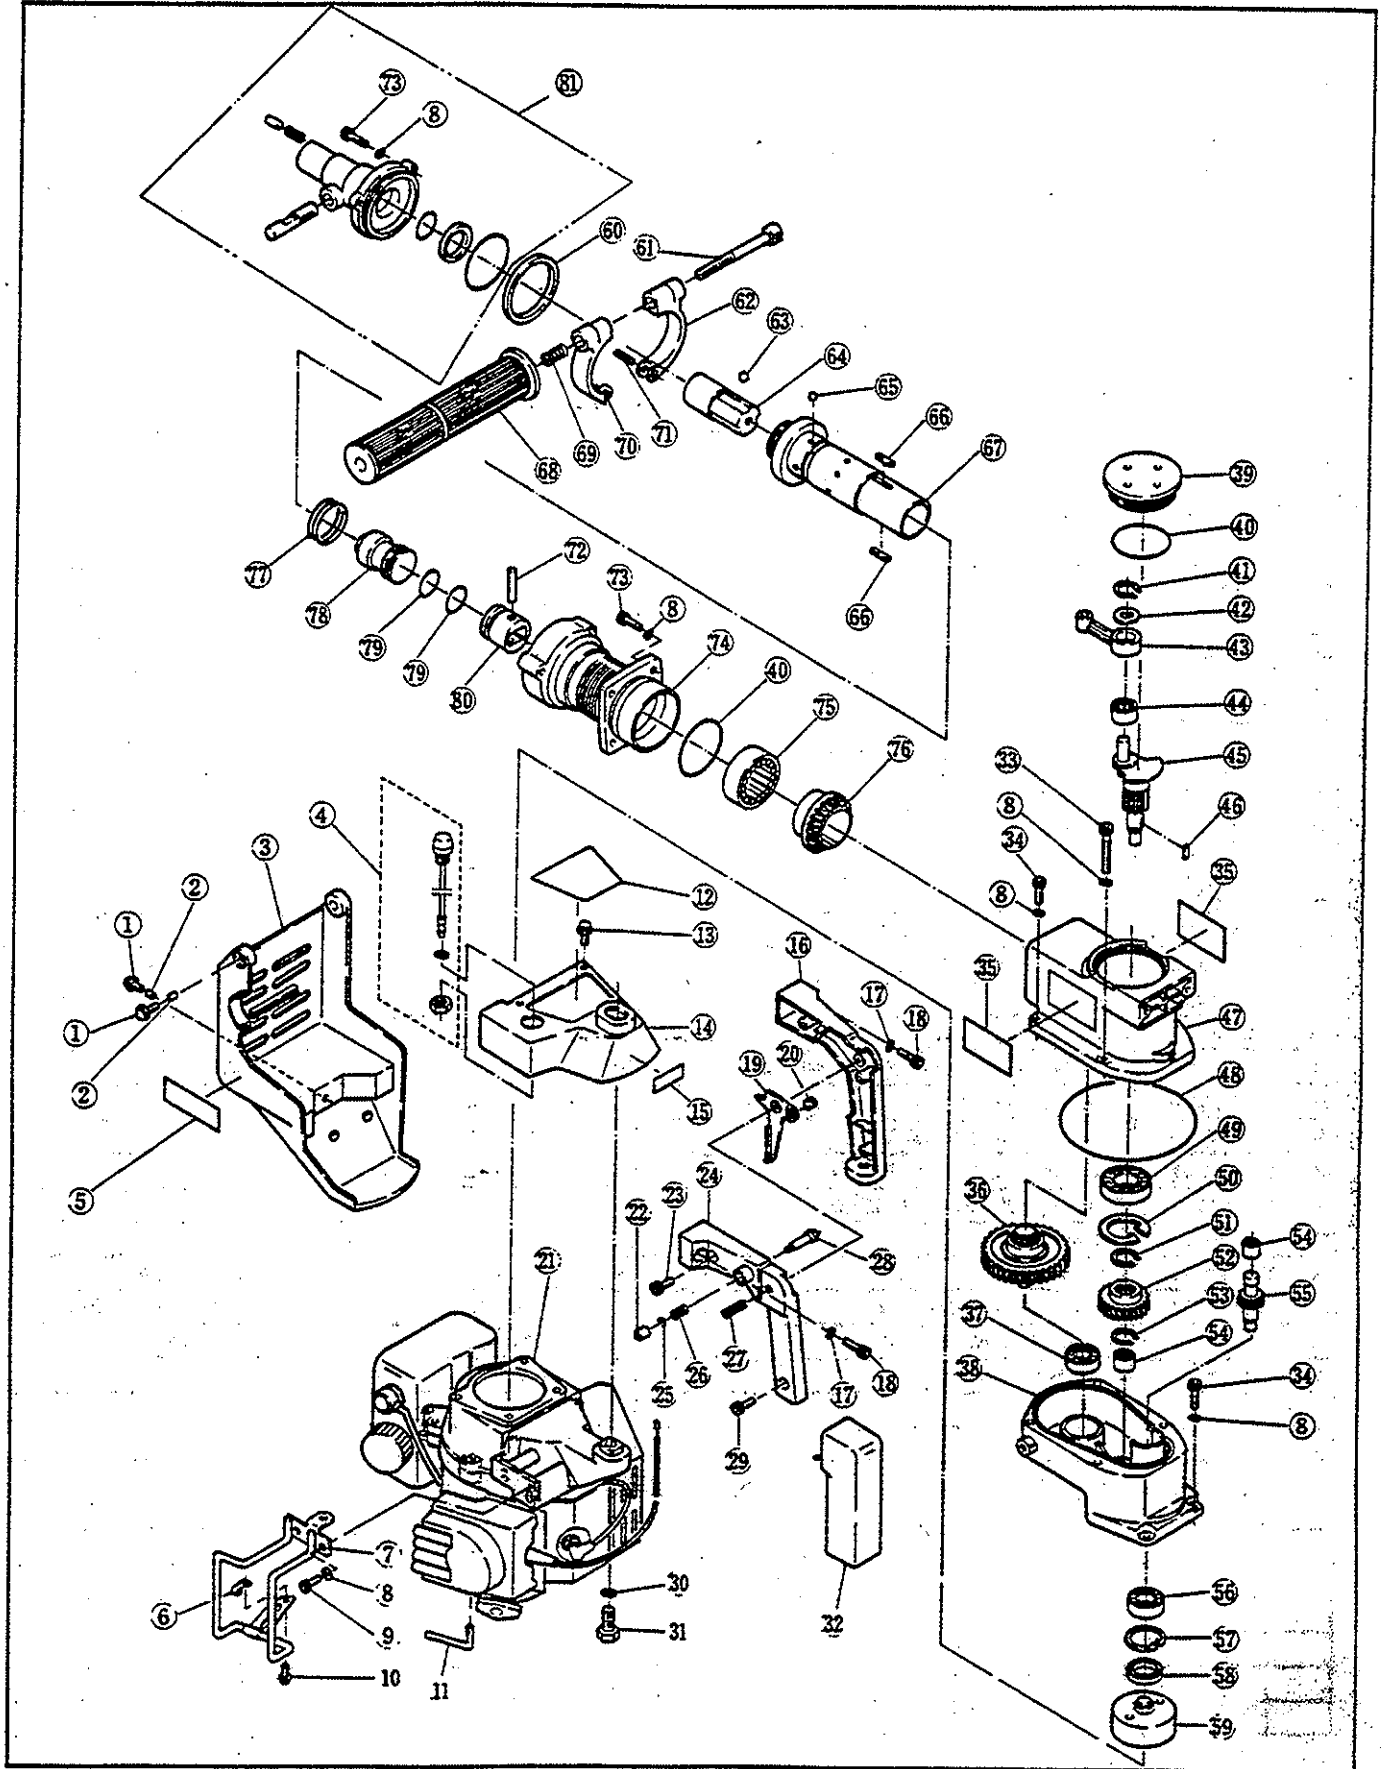

## PARTS LIST FOR AFTER SALES SERVICE MODEL ER382K

R	PART NO.	DESCRIPTION	QTY	REF	PART NO.	DESCRIPTION	QTY
1	2140616	SCREW	3	44	6750023	NEEDLE BEARING	1
2	2900001	BUSH	3	45	6100245	CRANKSHAFT	1
3	2360006	FUEL TANK GUARD	1	46	6100231	PARALLEL KEY	1
4	2550001	STOP SWITCH	1	47	2320001	CRANKCASE	1
5	2920058	GASOLINE LABEL	1	48	2930001	O-RING	1
6	2430072	CLAMP	1	49	9846004	BALL BEARING #6004LLB	1
7	2150002	AIR CLEANER GUARD	1	50	9524200	RETAINING RING R42	1
8	9550600	SPRING WASHER M6	13	51	9512000	RETAINING RING S20	1
9	9020616	SCREW	2	52	2200002	CRANKSHAFT GEAR	1
10	9020418	SCREW	1	53	9511400	RETAINING RING S14	1
11	2360085	OVERFLOW PIPE	1	54	9911210	NEEDLE BEARING	2
12	2920054	MODEL NAME LABEL	1	55	2200001	DRIVE GEAR	1
13	2140512	SCREW	2	56	9846201	BALL BEARING #6201LLB	1
14	2360003	FAN CASE COVER	1	57	9523200	SNAP RING R32	1
15	2920004	PLACING INSTRUCTION LABEL	1	58	2930002	OIL SEAL	1
16	2830002	HANDLE (R)	1	59	2090001	CLUTCH DRUM	1
17	9550600	SPRING WASHER M5	2	60	6370204	RUBBER CUSHION	1
18	9220525	HEX SOCKET HEAD BOLT M5X25	2	61	6130465	TIGHTENING BOLT	1
19	2360005	TRIGGER	1	62	6320151	HANDLE CLAMP (B)	1
20	2120001	THROTTLE WIRE HOLDER	1	63	6290059	STEEL BALL 5/16"	3
21	2060004	ENGINE	1	64	6220118	ADAPTER	1
22	2360004	BUTTON	1	65	6290055	STEEL BALL 5/32"	1
23	9000420	PHILLIPS PAN SCREW M4X20	1	66	6100243	PARALLEL KEY	2
24	830001	HANDLE (L)	1	67	6080168	CYLINDER ASSEMBLY	1
26	2180001	SPRING	1	68	6830999	SIDE HANDLE ASSEMBLY	1
27	9405020	SPRING PIN	1	69	6180205	COIL SPRING	1
28	2120002	STOP PIN	1	70	6320146	HANDLE CLAMP (A)	1
29	9000410	PHILLIPS PAN SCREW M4X10	1	71	9405018	SPRING PIN	1
30	9550800	SPRING WASHER M8	1	72	6120142	CONNECTING ROD PIN	1
31	2130001	BOLT	1	73	9220625	HEX SOCKET HEAD BOLT M6X25	7
32	2370001	HANDLE GRIP	1	74	6320141	BARREL	1
33	2130002	HEX SOCKET HEAD BOLT M6X80	2	75	9914516	NEEDLE BEARING	1
34	9220620	HEX SOCKET HEAD BOLT M6X20	4	76	6200272	BEVEL GEAR	1
35	2920003	BRAND MARK LABEL	2	77	6180214	SPRING	1
36	2050001	MIDDLE GEAR ASSEMBLY	1	78	6220112	HAMMER	1
37	9846200	BALL BEARING #6200LLB	1	79	6930083	O-RING	2
38	2320002	GEAR CASE	1	80	6320152	PISTON	1
39	6360198	OIL CAP	1	81	6080169	FRONT CAP ASSEMBLY	1
41	9511200	RETAINING RING S12	1	82	2920049	ENGINE INSTRUCTION LABEL	1
42	6220121	CONNECTING ROD PLATE	1	83	2920061	FUEL CAUTION LABEL	1
43	6190142	CONNECTING ROD	1	84	2920044	BAR CORD SEAL	1