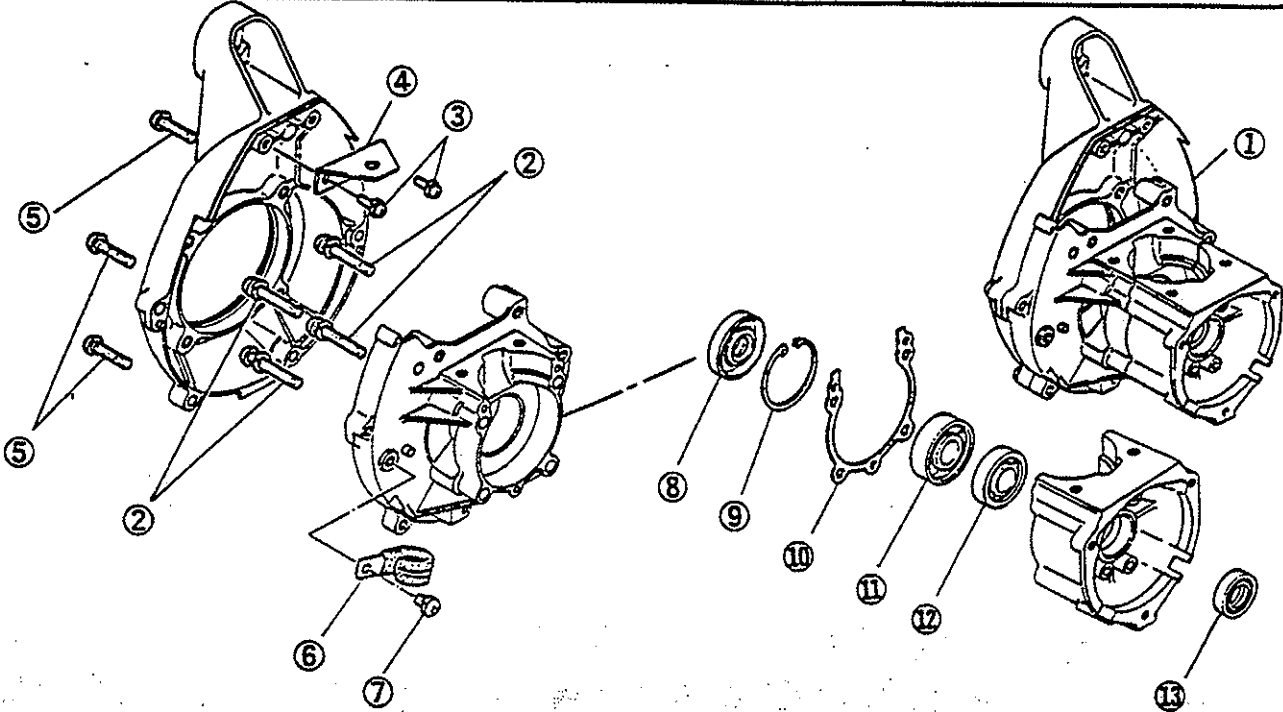

**PARTS LIST FOR AFTER SALES SERVICE  
MODEL ER382K - CONTROL SYSTEM**

REF	PART NO.	DESCRIPTION	QTY	REF	PART NO.	DESCRIPTION	QTY
1	2380050	WIRE & THROTTLE	1	2	2380051	CAP	1

**PARTS LIST FOR AFTER SALES SERVICE  
MODEL ER382K - MUFFLER SYSTEM**

## PARTS LIST FOR AFTER SALES SERVICE MODEL ER382K - CRANKCASE SYSTEM

REF	PART NO.	DESCRIPTION	QTY	REF	PART NO.	DESCRIPTION	QTY
1	2380000	CRANKCASE ASSEMBLY	1	8	2380003	SCREW & WASHER	1
2	9020630	SCREW	4	9	9523200	SNAP RING R32	1
3	9020408	SCREW & WASHER	2	10	2380004	CRANKCASE GASKET	1
4	2380001	BRACKET	1	11	9806201	BALL BEARING #6201	1
5	9000520	PHILLIPS PAN SCREW M5X20	4	12	9806001	BALL BEARING #6001	1
6	2380002	CLAMP	1	13	2430037	OIL SEAL	1
7	9020508	SCREW	1				

**PARTS LIST FOR AFTER SALES SERVICE  
MODEL ER382K - CLUTCH SYSTEM**

REF	PART NO.	DESCRIPTION	QTY	REF	PART NO.	DESCRIPTION	QTY
1	2380358	CLUTCH SHOE	2	4	2430214	CLUTCH	1
2	2380062	SPRING	1	5	2380063	WASHER	2
3	2430156	CLUTCH BOLT	2				

**PARTS LIST FOR AFTER SALES SERVICE  
MODEL ER382K - CRANKSHAFT & PISTON SYSTEM**

PART NO.	DESCRIPTION	QTY	REF	PART NO.	DESCRIPTION	QTY
2380015	PISTON SET	1	5	2380019	TOP RING	
2380016	PISTON PIN	1	6	6100257	WOODRUFF KEY	
2380017	CLIP PISTON PIN	2	7	2430457	CONICAL SPRING NUT	
2380018	BEARING NEEDLE	1	8	2380020	CRANKSHAFT ASSEMBLY	