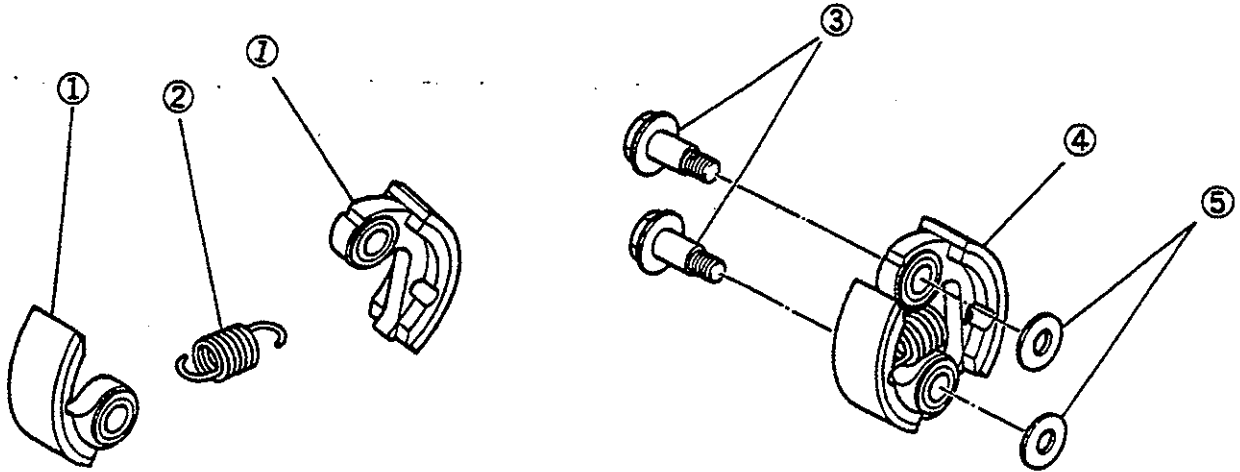

## PARTS LIST FOR AFTER SALES SERVICE MODEL ER382K - CRANKCASE SYSTEM

REF	PART NO.	DESCRIPTION	QTY	REF	PART NO.	DESCRIPTION	QTY
1	2380000	CRANKCASE ASSEMBLY	1	8	2380003	SCREW & WASHER	1
2	9020630	SCREW	4	9	9523200	SNAP RING R32	1
3	9020408	SCREW & WASHER	2	10	2380004	CRANKCASE GASKET	1
4	2380001	BRACKET	1	11	9806201	BALL BEARING #6201	1
5	9000520	PHILLIPS PAN SCREW M5X20	4	12	9806001	BALL BEARING #6001	1
6	2380002	CLAMP	1	13	2430037	OIL SEAL	1
7	9020508	SCREW	1				

## PARTS LIST FOR AFTER SALES SERVICE MODEL ER382K - CYLINDER & HEAD SYSTEM

REF	PART NO.	DESCRIPTION	QTY	REF	PART NO.	DESCRIPTION	QTY
1	2141512	SCREW & WASHER	1	4	2430047	BOLT & WASHER	4
2	2380005	CYLINDER COVER	1	5	2380007	BOLT STUD	2
3	2380006	CYLINDER	1	6	2380008	CYLINDER GASKET	1

**PARTS LIST FOR AFTER SALES SERVICE  
MODEL ER382K - CLUTCH SYSTEM**

REF	PART NO.	DESCRIPTION	QTY	REF	PART NO.	DESCRIPTION	QTY
1	2380358	CLUTCH SHOE	2	4	2430214	CLUTCH	1
2	2380062	SPRING	1	5	2380063	WASHER	2
3	2430156	CLUTCH BOLT	2				