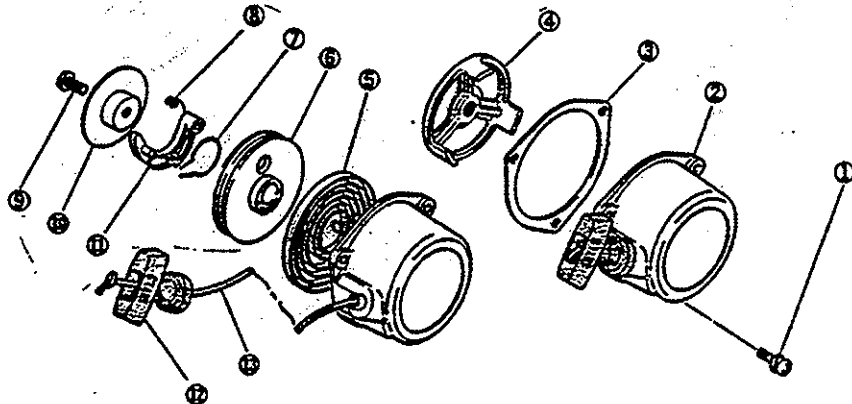

**PARTS LIST FOR AFTER SALES SERVICE
MODEL ER382K - RECOIL STARTER SYSTEM**

REF	PART NO.	DESCRIPTION	QTY	REF	PART NO.	DESCRIPTION	QTY
1	2140412	SCREW & WASHER	1	8	2380070	RETURN SPRING	1
2	2380064	RECOIL STARTER	1	9	2380071	SCREW	1
3	2380065	CRANKCASE GASKET	1	10	2380072	PLATE	1
4	2380066	STARTER PULLEY	1	11	2380073	RATCHET	1
5	2380067	SPIRAL SPRING	1	12	2380074	KNOB STARTER	1
6	2380068	REEL ASS'Y	1	13	2380075	STARTER ROPE	1
7	2380069	FRICTION SPRING	1