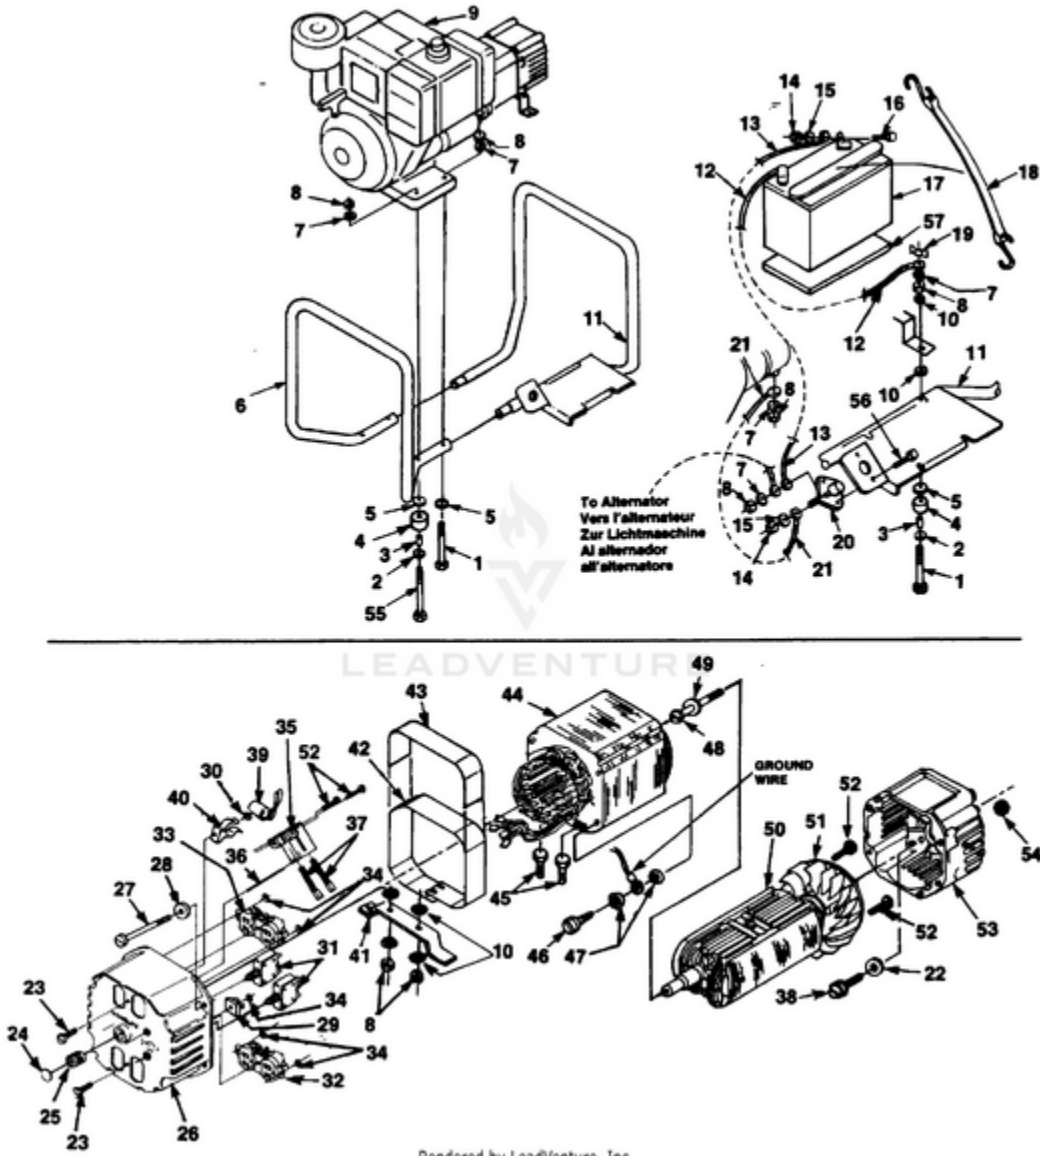

EHE5500HD Generator UT-03706-A - Electric Start

Rendered by LeadVenture, Inc.

Ref #	Part #	Description	Qty	Context Note
1	80089	SCREW	4	
2	84046	WASHER- Flat (5/16")	4	
3	49733	SPACER- Foot	4	
4	48789	FOOT	4	
5	84058	WASHER- Flat (5/16")	6	
6	028421	MEMBER- Frame (gen. end)	1	
7	83081	WASHER- Lock (int.)	5	
8	81162	NUT- Hex (5/167-18)	8	
9		ENGINE	1	For engine replacement parts locate the engine brand name model number, and type number and consult the appropriate dealer in your area.
10	83033	WASHER- Lock (ext./int.)	8	
11	A028891	MEMBER & BATTERY SUPPORT	1	
12	JA376124	CABLE- Battery	1	
13	JA376123	CABLE (Battery to Solenoid)	1	
14	81242	NUT- Hex	4	
15	83009	WASHER- Lock	6	
16	80049	SCREW- Hex hd.	2	
17	49833	BATTERY	1	
18	JA158959	STRAP- Hold down	1	
19	81015	NUT- Wing	1	
20	49705	SWITCH- Starter	1	
21	A02532	CABLE- Battery (+)	1	
22	83078	WASHER- Lock (3/8")	2	
23	80630	SCREW- Mach. pan hd.	2	
24	02438	PLUG- Expansion	1	
25	03044	BEARING- Needle	1	
26	023623	BRUSH HEAD	1	
27	4885301	BOLT- Stator	4	
28	84124	WASHER- Flat	4	
29	95672	RECTIFIER	1	

Ref #	Part #	Description	Qty	Context Note
30	02436	WASHER- Shaft retention	1	
31	02511	BREAKER- Circuit (25 amp.)	2	
32	02863	RECEPTACLE- (240V) (Nema 6-20R)	1	
33	50991	RECEPTACLE- Duplex (Nema 5-15R)	1	
34	02437	WASHER- Shaft retention	5	
35	02365	BRUSH HOLDER	1	
	A03035	BRUSH & RETAINER KIT	1	
36	02857	PIN- Retaining	1	
37	02664	BRUSH	2	
38	80187	SCREW- (3/8-16 x 7/8")	4	
39	A02860	CAPACITOR (w/ Leads)	1	
40	02435	CLIP- Spring	1	
41	028451	BRACKET- Generator mtg.	1	
42	028791	WRAPPER- Stator	1	
43	02983	DECAL- Warning	1	
44	A02795S	STATOR	1	
45	80083	SCREW	2	
46	82538	SCREW	1	
47	83121	WASHER- Lock (int./ext.)	2	
48	4885207	BOLT- Rotor	1	
49	03433	WASHER	1	
50	A02798AS	ROTOR	1	
51	A04013	FAN--Generator	1	
52	82526	SCREW- Pan hd.	4	
53	020266	BELL- End	1	
54	81267	NUT- Hex	4	
55	82530	SCREW- (5/16 x 3 1/4")	2	
56	82477	SCREW-Washer hex hd.	2	
57	49834	PAD- Battery	1	