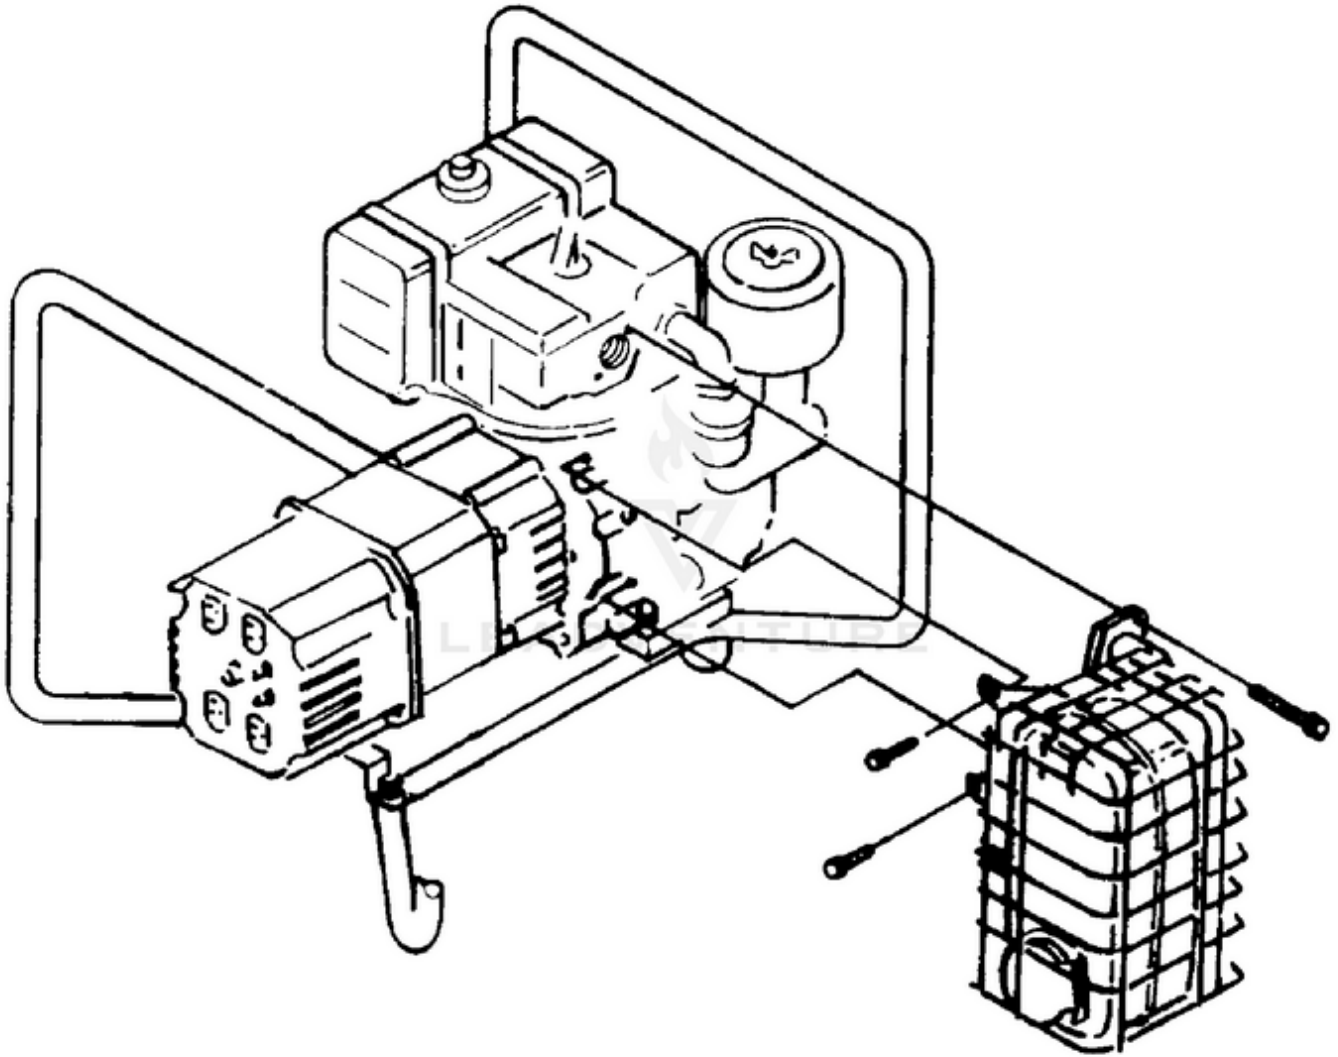

Ref #	Part #	Description	Qty	Context Note
30	02436	WASHER- Shaft retention	1	
31	02511	BREAKER- Circuit (25 amp.)	2	
32	02863	RECEPTACLE- (240V) (Nema 6-20R)	1	
33	50991	RECEPTACLE- Duplex (Nema 5-15R)	1	
34	02437	WASHER- Shaft retention	5	
35	02365	BRUSH HOLDER	1	
	A03035	BRUSH & RETAINER KIT	1	
36	02857	PIN- Retaining	1	
37	02664	BRUSH	2	
38	80187	SCREW- (3/8-16 x 7/8")	4	
39	A02860	CAPACITOR (w/ Leads)	1	
40	02435	CLIP- Spring	1	
41	028451	BRACKET- Generator mtg.	1	
42	028791	WRAPPER- Stator	1	
43	02983	DECAL- Warning	1	
44	A02795S	STATOR	1	
45	80083	SCREW	2	
46	82538	SCREW	1	
47	83121	WASHER- Lock (int./ext.)	2	
48	4885207	BOLT- Rotor	1	
49	03433	WASHER	1	
50	A02798AS	ROTOR	1	
51	A04013	FAN--Generator	1	
52	82526	SCREW- Pan hd.	4	
53	020266	BELL- End	1	
54	81267	NUT- Hex	4	
55	82530	SCREW- (5/16 x 3 1/4")	2	
56	82477	SCREW-Washer hex hd.	2	
57	49834	PAD- Battery	1	

EHE5500HD Generator UT-03706-A 03706-A-UT EHE5500HD Generator UT-03706-A EHE5500HD
Generator - Muffler Kit

Rendered by LeadVenture, Inc.