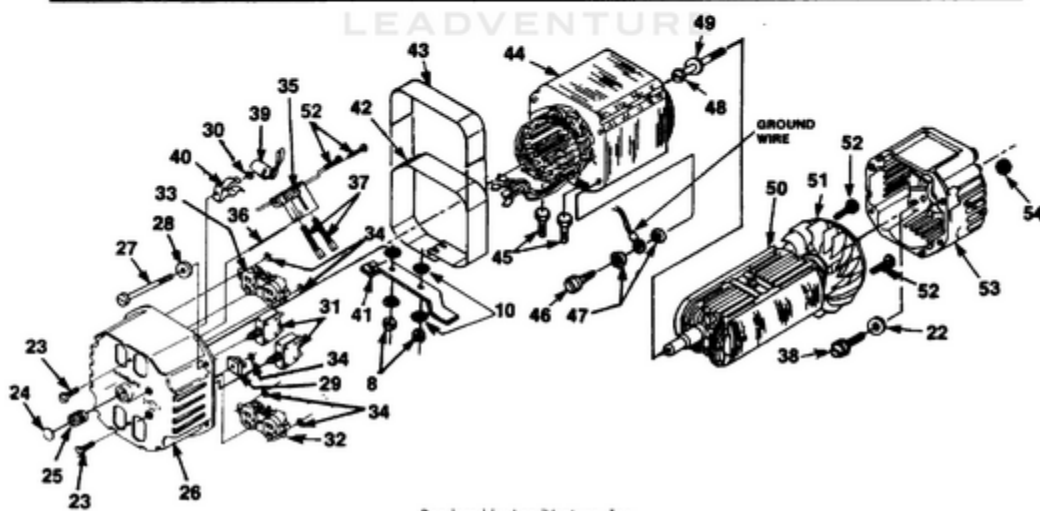

EHE5500HD Generator UT-03706 - Electric Start

Rendered by LeadVenture, Inc.

Ref #	Part #	Description	Qty	Context Note
1	80089	SCREW	4	
2	84046	WASHER- Flat (5/16")	4	
3	49733	SPACER- Foot	4	
4	48789	FOOT	4	
5	84058	WASHER- Flat (5/16")	6	
6	028421	MEMBER- Frame (gen. end)	1	
7	83081	WASHER- Lock (int.)	5	
8	81162	NUT- Hex (5/167-18)	8	
9		ENGINE	1	For engine replacement parts locate the engine brand name model number, and type number and consult the appropriate dealer in your area.
10	83033	WASHER- Lock (ext./int.)	8	
11	A028891	MEMBER & BATTERY SUPPORT	1	
12	JA376124	CABLE- Battery	1	
13	JA376123	CABLE (Battery to Solenoid)	1	
14	81242	NUT- Hex	4	
15	83009	WASHER- Lock	6	
16	80049	SCREW- Hex hd.	2	
17	49833	BATTERY	1	
18	JA158959	STRAP- Hold down	1	
19	81015	NUT- Wing	1	
20	49705	SWITCH- Starter	1	
21	A02532	CABLE- Battery (+)	1	
22	83078	WASHER- Lock (3/8")	2	
23	80630	SCREW- Mach. pan hd.	2	
24	02438	PLUG- Expansion	1	
25	03044	BEARING- Needle	1	
26	023623	BRUSH HEAD	1	
27	4885301	BOLT- Stator	4	
28	84124	WASHER- Flat	4	
29	95672	RECTIFIER	1	

Ref #	Part #	Description	Qty	Context Note
30	02436	WASHER- Shaft retention	1	
31	02511	BREAKER- Circuit (25 amp.)	2	
32	02863	RECEPTACLE- (240V) (Nema 6-20R)	1	
33	50991	RECEPTACLE- Duplex (Nema 5-15R)	1	
34	02437	WASHER- Shaft retention	5	
35	02365	BRUSH HOLDER	1	
	A03035	BRUSH & RETAINER KIT	1	
36	02857	PIN- Retaining	1	
37	02664	BRUSH	2	
38	80187	SCREW- (3/8-16 x 7/8")	4	
39	A02860	CAPACITOR (w/ Leads)	1	
40	02435	CLIP- Spring	1	
41	028451	BRACKET- Generator mtg.	1	
42	028791	WRAPPER- Stator	1	
43	02983	DECAL- Warning	1	
44	A02795S	STATOR	1	
45	80083	SCREW	2	
46	82538	SCREW	1	
47	83121	WASHER- Lock (int./ext.)	2	
48	4885207	BOLT- Rotor	1	
49	03433	WASHER	1	
50	A02798AS	ROTOR	1	
51	A04013	FAN--Generator	1	
52	82526	SCREW- Pan hd.	4	
53	020266	BELL- End	1	
54	81267	NUT- Hex	4	
55	82530	SCREW- (5/16 x 3 1/4")	2	
56	82477	SCREW-Washer hex hd.	2	
57	49834	PAD- Battery	1	