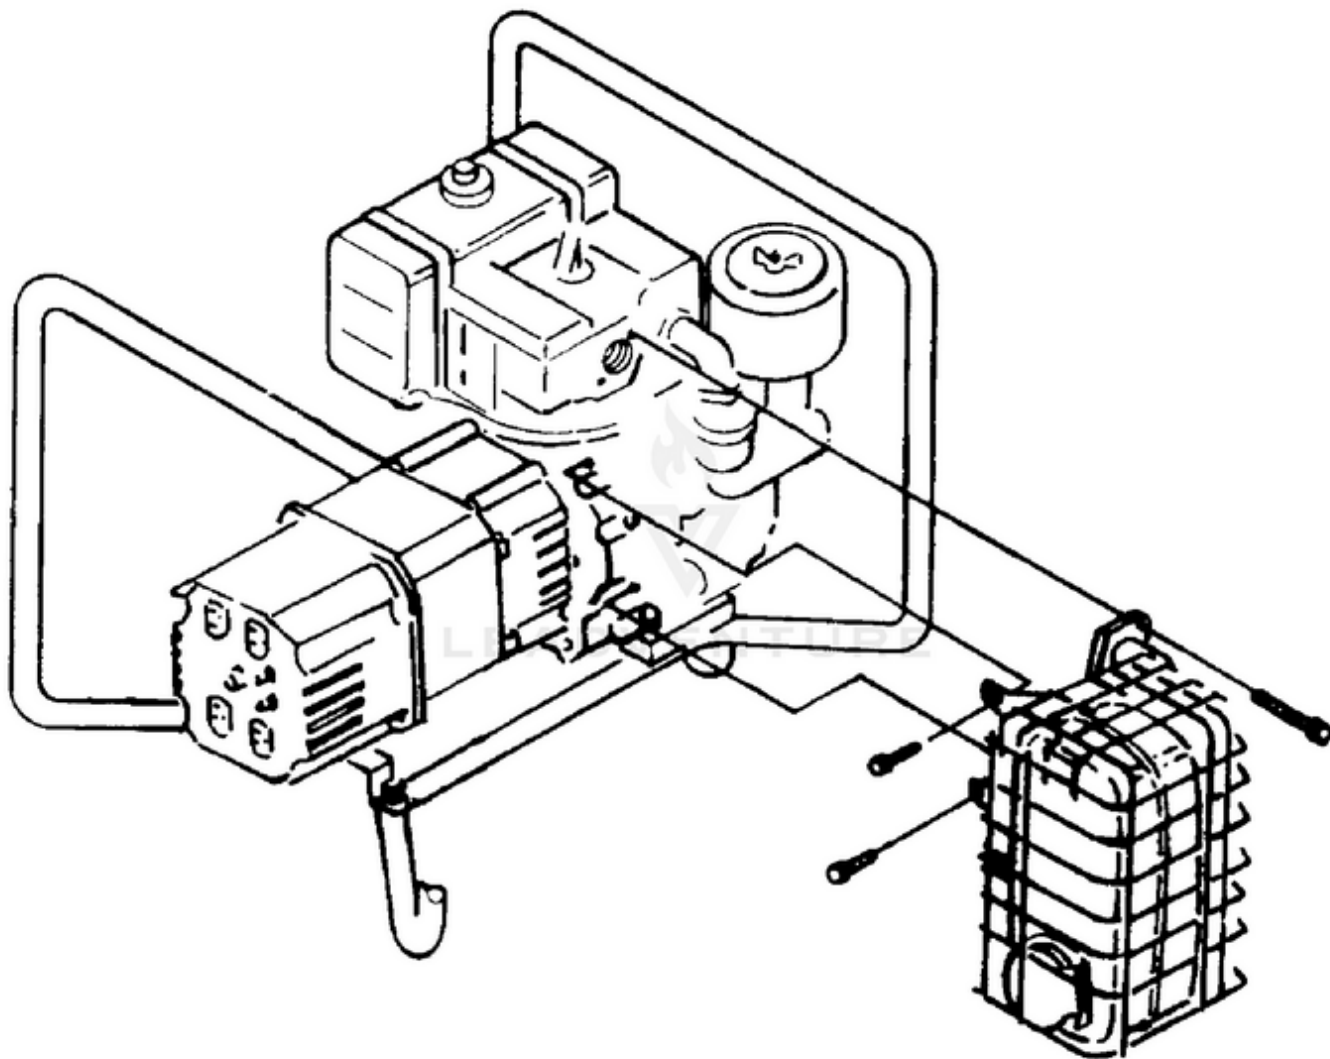

Ref #	Part #	Description	Qty	Context Note
30	02436	WASHER- Shaft retention	1	
31	02511	BREAKER- Circuit (25 amp.)	2	
32	02863	RECEPTACLE- (240V) (Nema 6-20R)	1	
33	50991	RECEPTACLE- Duplex (Nema 5-15R)	1	
34	02437	WASHER- Shaft retention	5	
35	02365	BRUSH HOLDER	1	
	A03035	BRUSH & RETAINER KIT	1	
36	02857	PIN- Retaining	1	
37	02664	BRUSH	2	
38	80187	SCREW- (3/8-16 x 7/8")	4	
39	A02860	CAPACITOR (w/ Leads)	1	
40	02435	CLIP- Spring	1	
41	028451	BRACKET- Generator mtg.	1	
42	028791	WRAPPER- Stator	1	
43	02983	DECAL- Warning	1	
44	A02795S	STATOR	1	
45	80083	SCREW	2	
46	82538	SCREW	1	
47	83121	WASHER- Lock (int./ext.)	2	
48	4885207	BOLT- Rotor	1	
49	03433	WASHER	1	
50	A02798AS	ROTOR	1	
51	A04013	FAN--Generator	1	
52	82526	SCREW- Pan hd.	4	
53	020266	BELL- End	1	
54	81267	NUT- Hex	4	
55	82530	SCREW- (5/16 x 3 1/4")	2	
56	82477	SCREW-Washer hex hd.	2	
57	49834	PAD- Battery	1	

EHE5500HD Generator UT-03706 - Muffler Kit

Rendered by LeadVenture, Inc.