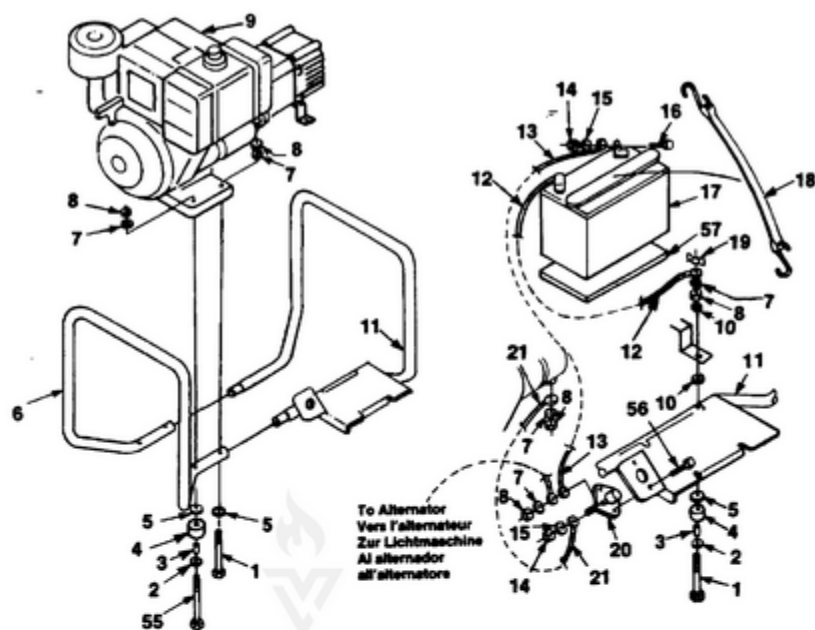

EHE5500HD Generator UT-03706 - Electric Start

Rendered by LeadVenture, Inc.

Ref #	Part #	Description	Qty	Context Note
1	80089	SCREW	4	
2	84046	WASHER- Flat (5/16")	4	
3	49733	SPACER- Foot	4	
4	48789	FOOT	4	
5	84058	WASHER- Flat (5/16")	6	
6	028421	MEMBER- Frame (gen. end)	1	
7	83081	WASHER- Lock (int.)	5	
8	81162	NUT- Hex (5/167-18)	8	
9		ENGINE	1	For engine replacement parts locate the engine brand name model number, and type number and consult the appropriate dealer in your area.
10	83033	WASHER- Lock (ext./int.)	8	
11	A028891	MEMBER & BATTERY SUPPORT	1	
12	JA376124	CABLE- Battery	1	
13	JA376123	CABLE (Battery to Solenoid)	1	
14	81242	NUT- Hex	4	
15	83009	WASHER- Lock	6	
16	80049	SCREW- Hex hd.	2	
17	49833	BATTERY	1	
18	JA158959	STRAP- Hold down	1	
19	81015	NUT- Wing	1	
20	49705	SWITCH- Starter	1	
21	A02532	CABLE- Battery (+)	1	
22	83078	WASHER- Lock (3/8")	2	
23	80630	SCREW- Mach. pan hd.	2	
24	02438	PLUG- Expansion	1	
25	03044	BEARING- Needle	1	
26	023623	BRUSH HEAD	1	
27	4885301	BOLT- Stator	4	
28	84124	WASHER- Flat	4	
29	95672	RECTIFIER	1	

Ref #	Part #	Description	Qty	Context Note
30	02436	WASHER- Shaft retention	1	
31	02511	BREAKER- Circuit (25 amp.)	2	
32	02863	RECEPTACLE- (240V) (Nema 6-20R)	1	
33	50991	RECEPTACLE- Duplex (Nema 5-15R)	1	
34	02437	WASHER- Shaft retention	5	
35	02365	BRUSH HOLDER	1	
	A03035	BRUSH & RETAINER KIT	1	
36	02857	PIN- Retaining	1	
37	02664	BRUSH	2	
38	80187	SCREW- (3/8-16 x 7/8")	4	
39	A02860	CAPACITOR (w/ Leads)	1	
40	02435	CLIP- Spring	1	
41	028451	BRACKET- Generator mtg.	1	
42	028791	WRAPPER- Stator	1	
43	02983	DECAL- Warning	1	
44	A02795S	STATOR	1	
45	80083	SCREW	2	
46	82538	SCREW	1	
47	83121	WASHER- Lock (int./ext.)	2	
48	4885207	BOLT- Rotor	1	
49	03433	WASHER	1	
50	A02798AS	ROTOR	1	
51	A04013	FAN--Generator	1	
52	82526	SCREW- Pan hd.	4	
53	020266	BELL- End	1	
54	81267	NUT- Hex	4	
55	82530	SCREW- (5/16 x 3 1/4")	2	
56	82477	SCREW-Washer hex hd.	2	
57	49834	PAD- Battery	1	