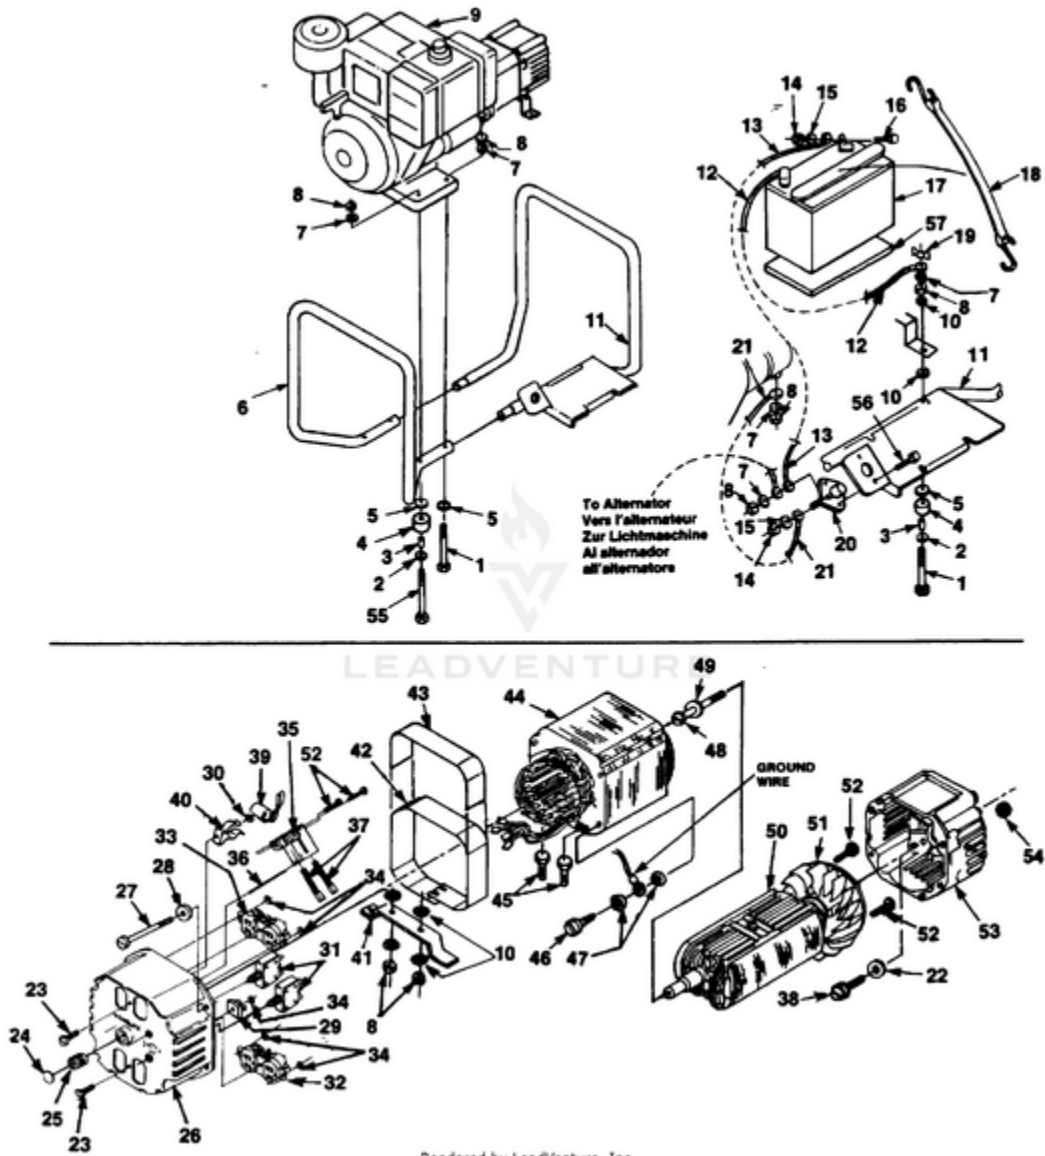

EHE4000HD/CSA Generator UT-03755-A - Electric Start

Ref #	Part #	Description	Qty	Context Note
1	80089	SCREW	4	
2	84046	WASHER- Flat (5/16")	4	
3	49733	SPACER- Foot	4	
4	48789	FOOT	4	
5	84058	WASHER- Flat (5/16")	6	
6	028421	MEMBER- Frame (gen. end)	1	
7	83081	WASHER- Lock (int.)	5	
8	81162	NUT- Hex (5/167-18)	8	
9		ENGINE	1	For engine replacement parts locate the engine brand name model number, and type number and consult the appropriate dealer in your area.
10	83033	WASHER- Lock (ext./int.)	8	
11	A028891	MEMBER & BATTERY SUPPORT	1	
12	JA376124	CABLE- Battery	1	
13	JA376123	CABLE (Battery to Solenoid)	1	
14	81242	NUT- Hex	4	
15	83009	WASHER- Lock	6	
16	80049	SCREW- Hex hd.	2	
17	49833	BATTERY	1	
18	JA158959	STRAP- Hold down	1	
19	81015	NUT- Wing	1	
20	49705	SWITCH- Starter	1	
21	A02532	CABLE- Battery (+)	1	
22	83078	WASHER- Lock (3/8")	2	
23	80630	SCREW- Mach. pan hd.	2	
24	02438	PLUG- Expansion	1	
25	03044	BEARING- Needle	1	
26	023625A	BRUSH HEAD	1	
27	4885306	BOLT- Stator	4	
28	84124	WASHER- Flat	4	
29	95672	RECTIFIER	1	

Ref #	Part #	Description	Qty	Context Note
30	02436	WASHER- Shaft retention	1	
31	01649	BREAKER- Circuit (15 amp.)	2	
32	03613	RECEPTACLE- (240 V) (Nema 6-15R)	1	
33	498031	RECEPTACLE- Duplex (Nema 5-15R)	1	
34	02437	WASHER- Shaft retention	5	
35	02365	BRUSH HOLDER	1	
	A03035	BRUSH & RETAINER KIT	1	
36	02857	PIN- Retaining	1	
37	02664	BRUSH	2	
38	80187	SCREW- (3/8-16 x 7/8")	4	
39	A02860	CAPACITOR (w/ Leads)	1	
40	02435	CLIP- Spring	1	
41	028451	BRACKET- Generator mtg.	1	
42	028781	WRAPPER- Stator	1	
43	03736	DECAL- Warning	1	
44	A02796S	STATOR	1	
45	80083	SCREW	2	
46	82538	SCREW	1	
47	83121	WASHER- Lock (int./ext.)	2	
48	4885210	BOLT- Rotor	1	
49	03433	WASHER	1	
50	A02799AS	ROTOR	1	
51	A04013	FAN--Generator	1	
52	82526	SCREW- Pan hd.	4	
53	020266	BELL- End	1	
54	81267	NUT- Hex	4	
55	82530	SCREW- (5/16 x 3 1/4")	2	
56	82477	SCREW-Washer hex hd.	2	
57	49834	PAD- Battery	1	