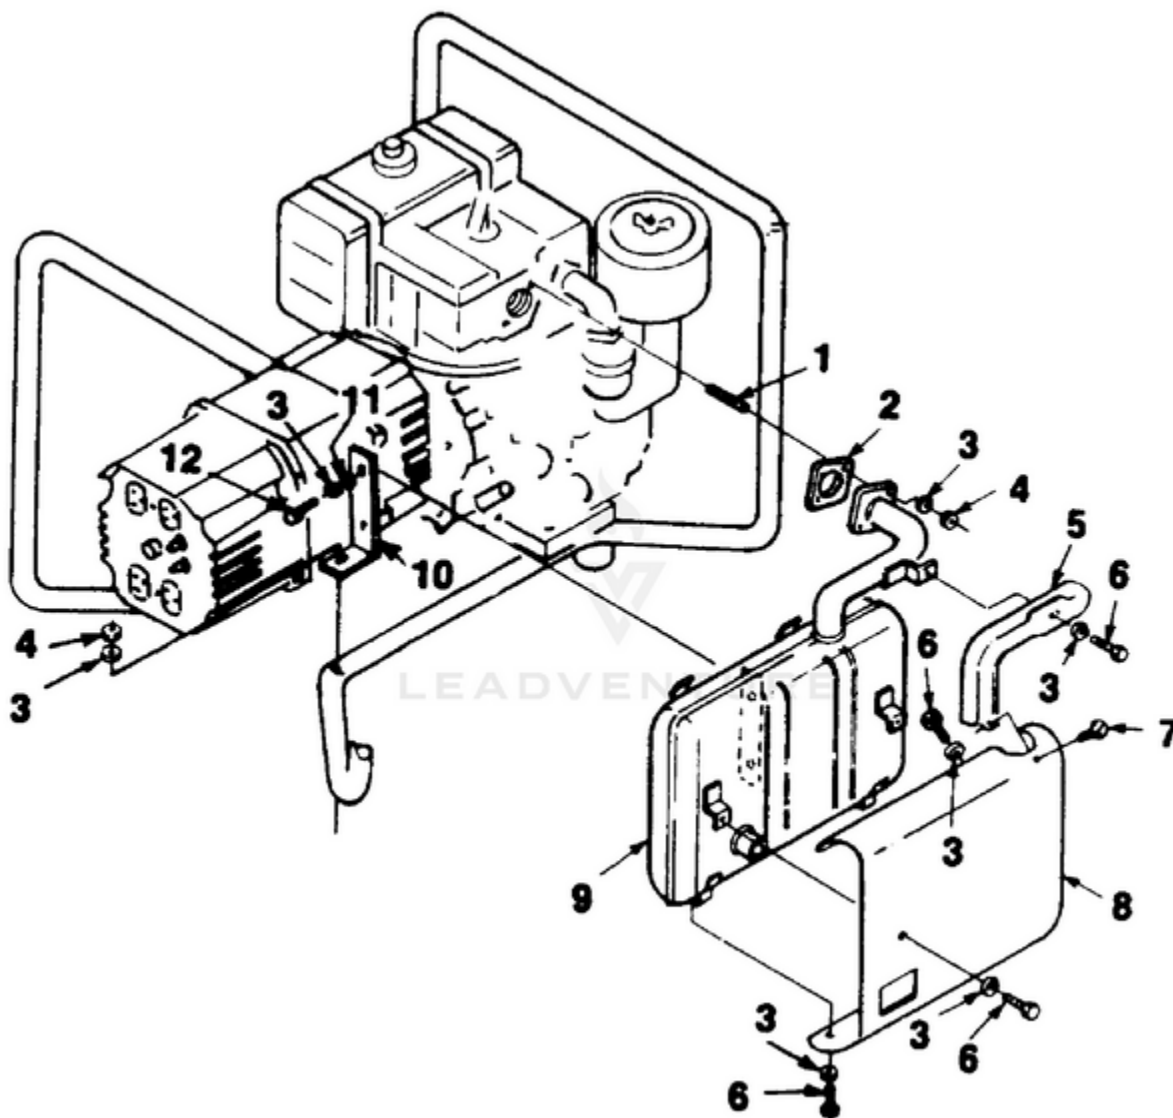

EHE4000HD/CSA Generator UT-03755-A - Muffler Kit

Rendered by LeadVenture, Inc.

Ref #	Part #	Description	Qty	Context Note
	A49945A	MUFFLER KIT	1	
1	69438	STUD	2	
2	49370	GASKET- Muffler	1	
3	83009	WASHER- Lock (1/4")	11	
4	96212	NUT- (1/4-28)	3	
5	49421	SHIELD- Muffler	1	
6	80044	BOLT- (1/4-20 x 1")	7	
7	82279	SCREW- (8-18 x 3/8")	1	
8	49419	SHIELD- Muffler	1	
9	49372	MUFFLER	1	
10	03043	BRACKET- Support	1	
11	84006	WASHER- Flat	2	
12	80049	BOLT- (1/4-20 x 1/2")	1