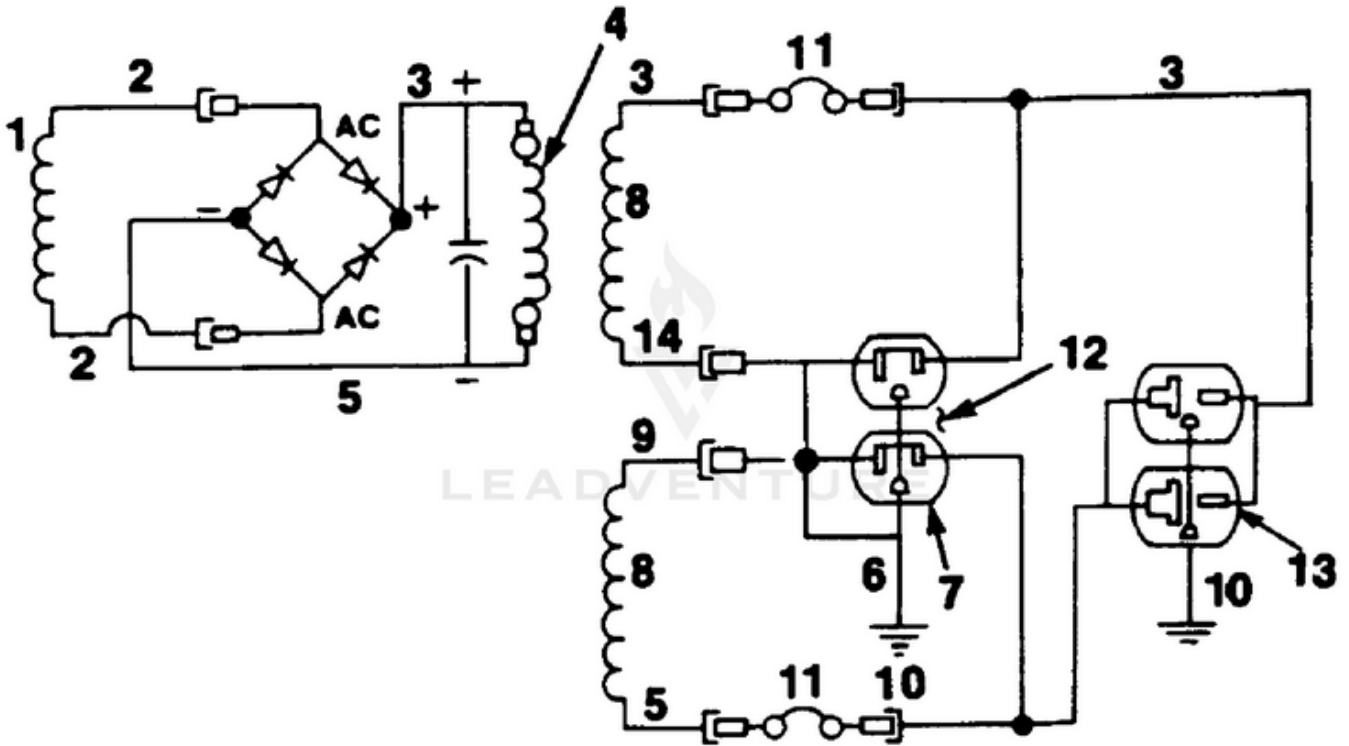

EH5500HD Generator UT-03702-A - Wiring Diagram

Ref #	Part #	Description	Qty	Context Note
1		QUAD COIL	1	
2		YELLOW	1	
3		RED	1	
4		FIELD COIL	1	
5		BLACK	1	
6		GREEN	1	
7		RECEPTACLE (120V)	1	
8		MAIN COIL (120V)	1	
9		WHITE	1	
10		GROUND	1	
11		CIRCUIT BREAKER	1	
12		TAB BROKEN	1	
13		RECEPTACLE (240V)	1	
14		BROWN	1