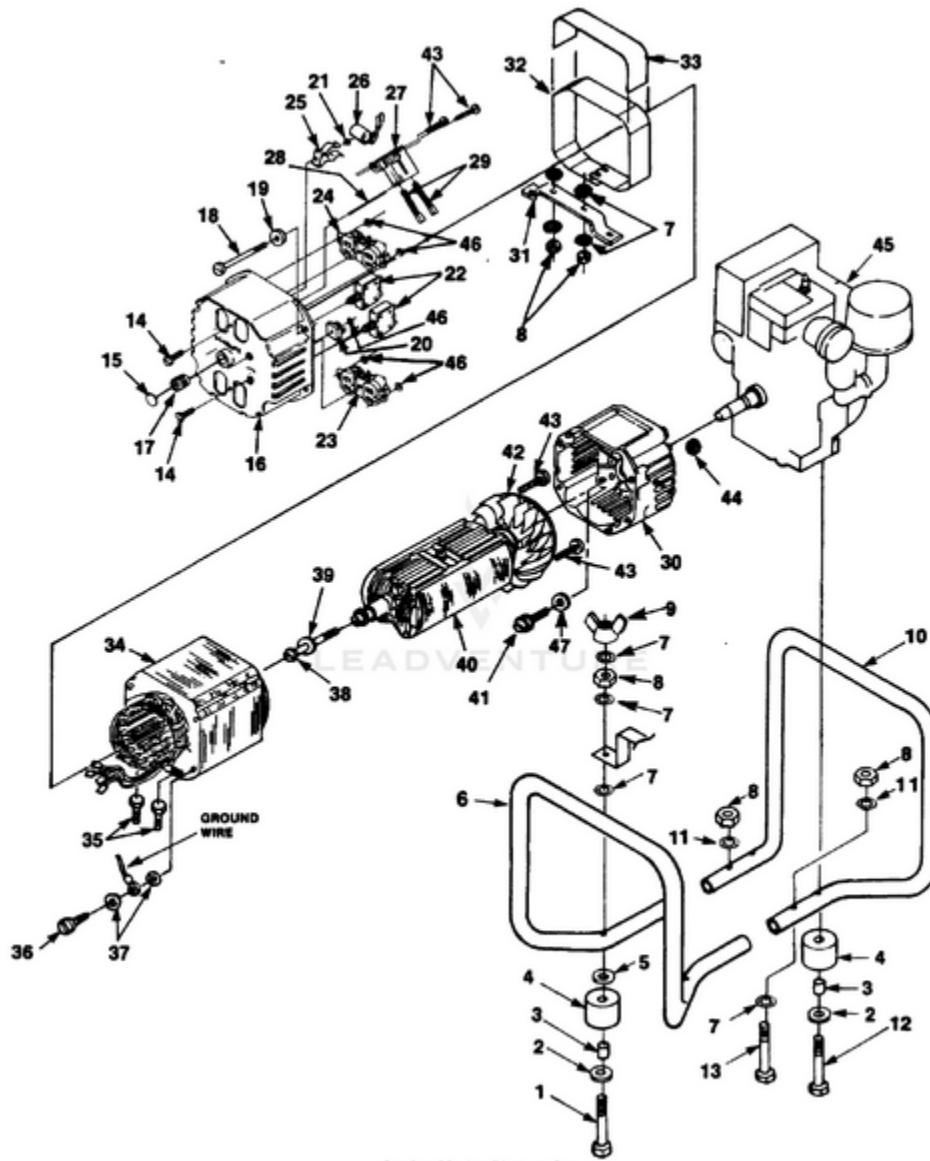

EH5500HD Generator UT-03702-A - Generator

Rendered by LeadVenture, Inc.

Ref #	Part #	Description	Qty	Context Note
1	80089	SCREW	4	
2	84046	WASHER- Flat (5/16")	4	
3	49733	SPACER- Foot	4	
4	48789	FOOT	4	
5	84058	WASHER- Flat (5/16")	6	
6	028431	MEMBER- Frame (gen. end)	1	
7	83033	WASHER- Lock (ext./Int.)	8	
8	81162	NUT- Hex (5/16-18)	8	
9	81015	NUT- Wing	1	
10	028421	MEMBER- Frame (eng. end)	1	
11	83081	WASHER- Lock (Int.)	5	
12	82530	SCREW- (5/16 x 3 1/4")	2	
13	JA400200	SCREW	1	
14	80630	SCREW- Mach. pan hd.	2	
15	02438	PLUG- Expansion	1	
16	023623	BRUSH HEAD	1	
17	03044	BEARING- Needle	1	
18	4885301	BOLT- Stator	4	
19	84124	WASHER- Flat	4	
20	95672	RECTIFIER	1	
21	02436	WASHER- Shaft retention	1	
22	02511	BREAKER- Circuit (25 amp.)	2	
24	50991	RECEPTACLE- Duplex(Nema 5-15R)	1	
25	02435	CLIP-Spring cap	1	
26	A02860	CAPACITOR (w/ Lead)	1	
27	02365	BRUSH HOLDER	1	
	A03035	BRUSH & RETAINER KIT	1	
28	02857	PIN- Retaining	1	
29	02664	BRUSH	2	

Ref #	Part #	Description	Qty	Context Note
30	020266	BELL- End	1	
31	028451	BRACKET- Generator support	1	
32	028791	WRAPPER- Stator	1	
33	02983	DECAL- Warning	1	
34	A02795S	STATOR	1	
35	80083	SCREW- 5/16-18 x 3/4"	2	
36	82538	SCREW	1	
37	83121	WASHER- Lock (int./ext)	2	
38	4885207	BOLT- Rotor	1	
39	03433	WASHER	1	
40	A02798AS	ROTOR	1	
41	80187	SCREW-(3/8-16 x 7/8")	4	
42	A04013	FAN- Generator	1	
43	82526	SCREW- Pan hd.	4	
44	81267	NUT- Hex	4	
45		ENGINE	1	For engine replacement parts locate the engine brand name model number, and type number and consult the appropriate dealer in your area.
46	02437	WASHER- Shaft retention	5	
47	83078	WASHER- Lock (3/8")	4	