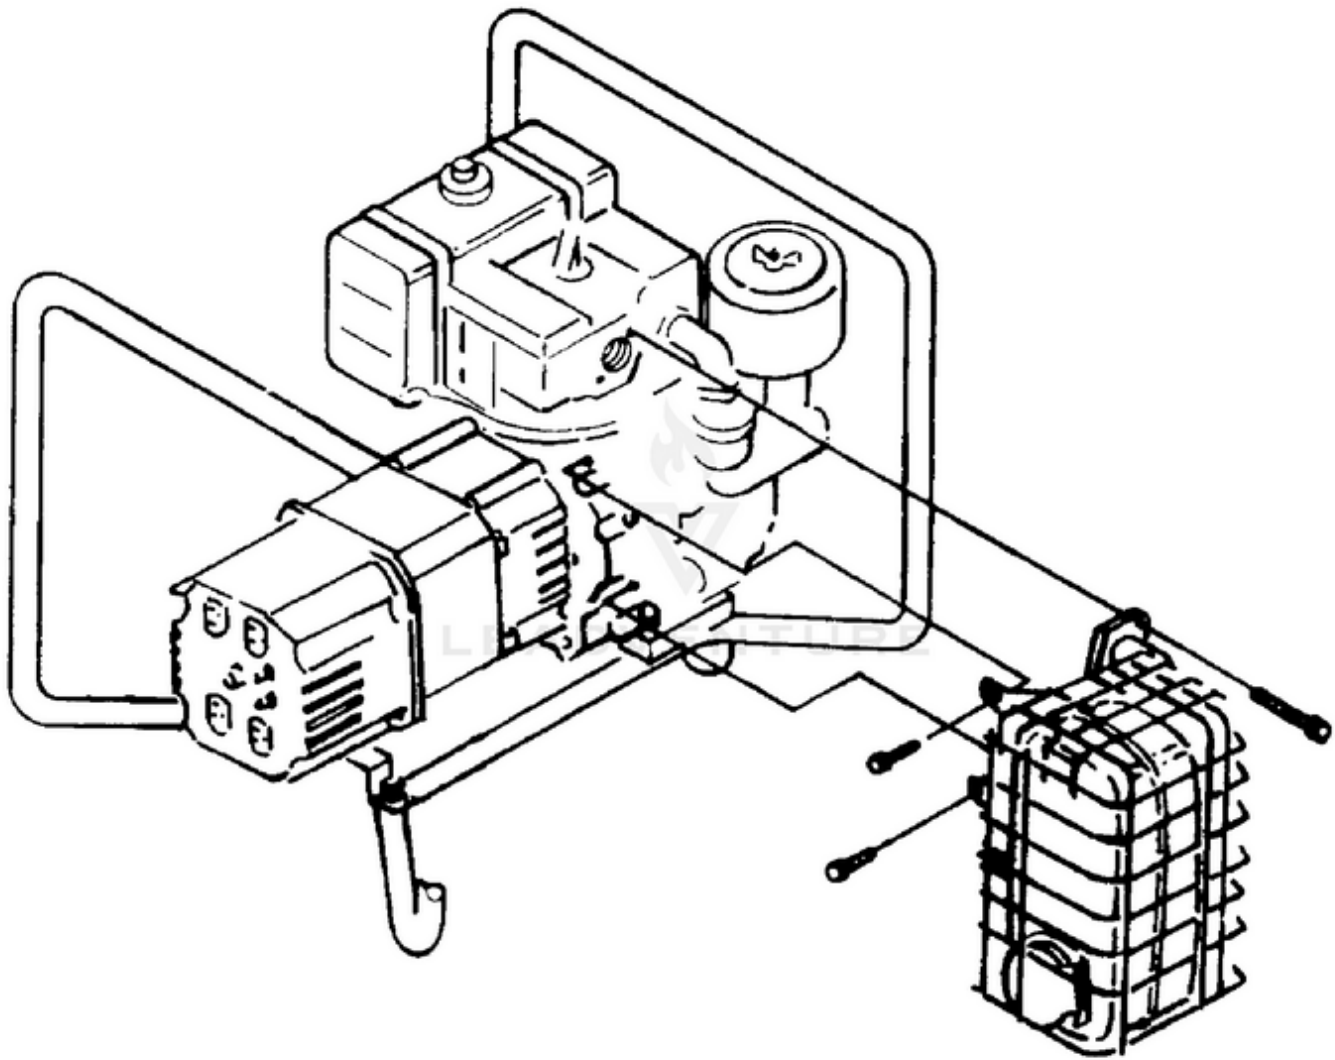

Ref #	Part #	Description	Qty	Context Note
30	020266	BELL- End	1	
31	028451	BRACKET- Generator support	1	
32	028791	WRAPPER- Stator	1	
33	02983	DECAL- Warning	1	
34	A02795S	STATOR	1	
35	80083	SCREW- 5/16-18 x 3/4"	2	
36	82538	SCREW	1	
37	83121	WASHER- Lock (int./ext)	2	
38	4885207	BOLT- Rotor	1	
39	03433	WASHER	1	
40	A02798AS	ROTOR	1	
41	80187	SCREW-(3/8-16 x 7/8")	4	
42	A04013	FAN- Generator	1	
43	82526	SCREW- Pan hd.	4	
44	81267	NUT- Hex	4	
45		ENGINE	1	For engine replacement parts locate the engine brand name model number, and type number and consult the appropriate dealer in your area.
46	02437	WASHER- Shaft retention	5	
47	83078	WASHER- Lock (3/8")	4	

EH5500HD Generator UT-03702-A - Muffler Kit

Rendered by LeadVenture, Inc.