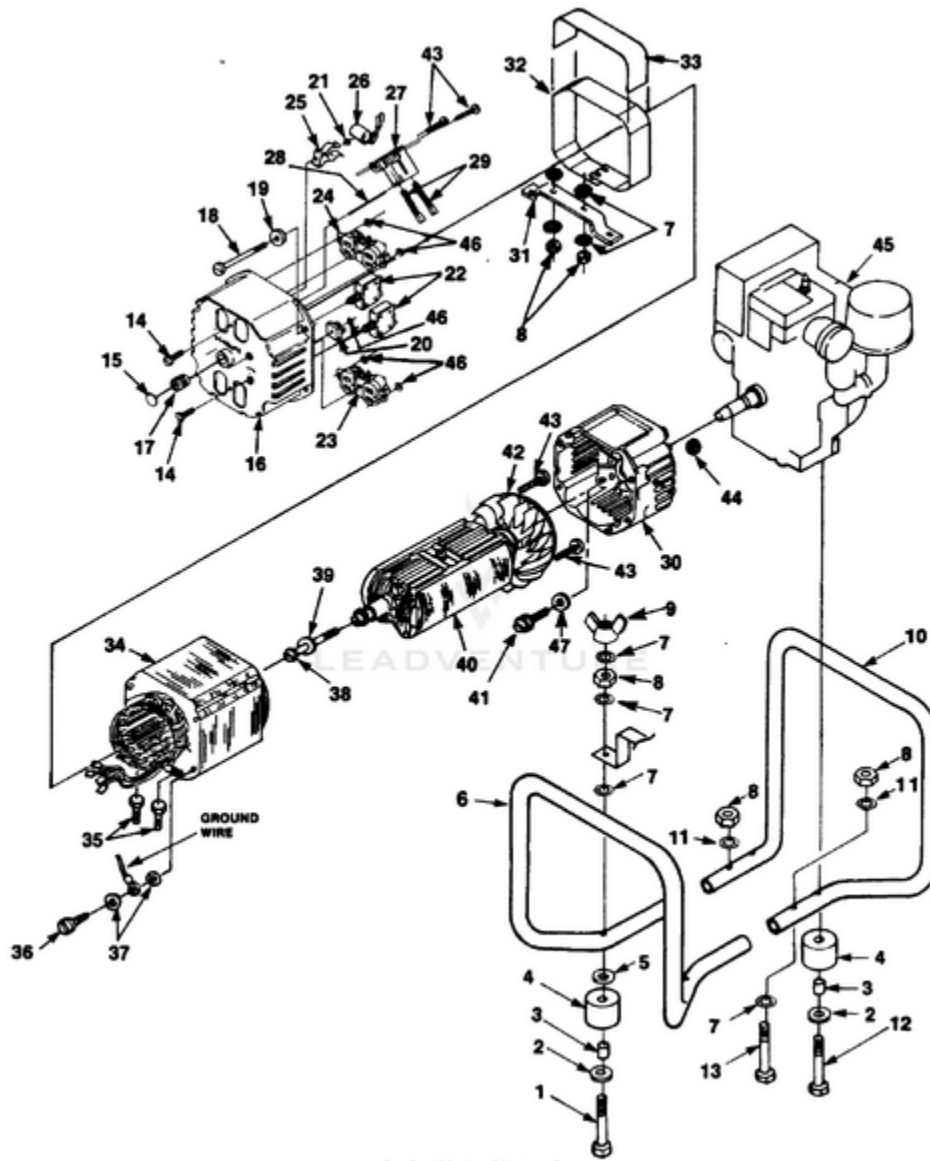

EH5500HD Generator UT-03702 - Generator

Rendered by LeadVenture, Inc.

Ref #	Part #	Description	Qty	Context Note
1	80089	SCREW	4	
2	84046	WASHER- Flat (5/16")	4	
3	49733	SPACER- Foot	4	
4	48789	FOOT	4	
5	84058	WASHER- Flat (5/16")	6	
6	028431	MEMBER- Frame (gen. end)	1	
7	83033	WASHER- Lock (ext./Int.)	8	
8	81162	NUT- Hex (5/16-18)	8	
9	81015	NUT- Wing	1	
10	028421	MEMBER- Frame (eng. end)	1	
11	83081	WASHER- Lock (Int.)	5	
12	82530	SCREW- (5/16 x 3 1/4")	2	
13	JA400200	SCREW	1	
14	80630	SCREW- Mach. pan hd.	2	
15	02438	PLUG- Expansion	1	
16	023623	BRUSH HEAD	1	
17	03044	BEARING- Needle	1	
18	4885301	BOLT- Stator	4	
19	84124	WASHER- Flat	4	
20	95672	RECTIFIER	1	
21	02436	WASHER- Shaft retention	1	
22	02511	BREAKER- Circuit (25 amp.)	2	
24	50991	RECEPTACLE- Duplex(Nema 5-15R)	1	
25	02435	CLIP-Spring cap	1	
26	A02860	CAPACITOR (w/ Lead)	1	
27	02365	BRUSH HOLDER	1	
	A03035	BRUSH & RETAINER KIT	1	
28	02857	PIN- Retaining	1	
29	02664	BRUSH	2	

Ref #	Part #	Description	Qty	Context Note
30	020266	BELL- End	1	
31	028451	BRACKET- Generator support	1	
32	028791	WRAPPER- Stator	1	
33	02983	DECAL- Warning	1	
34	A02795S	STATOR	1	
35	80083	SCREW- 5/16-18 x 3/4"	2	
36	82538	SCREW	1	
37	83121	WASHER- Lock (int./ext)	2	
38	4885207	BOLT- Rotor	1	
39	03433	WASHER	1	
40	A02798AS	ROTOR	1	
41	80187	SCREW-(3/8-16 x 7/8")	4	
42	A04013	FAN- Generator	1	
43	82526	SCREW- Pan hd.	4	
44	81267	NUT- Hex	4	
45		ENGINE	1	For engine replacement parts locate the engine brand name model number, and type number and consult the appropriate dealer in your area.
46	02437	WASHER- Shaft retention	5	
47	83078	WASHER- Lock (3/8")	4	