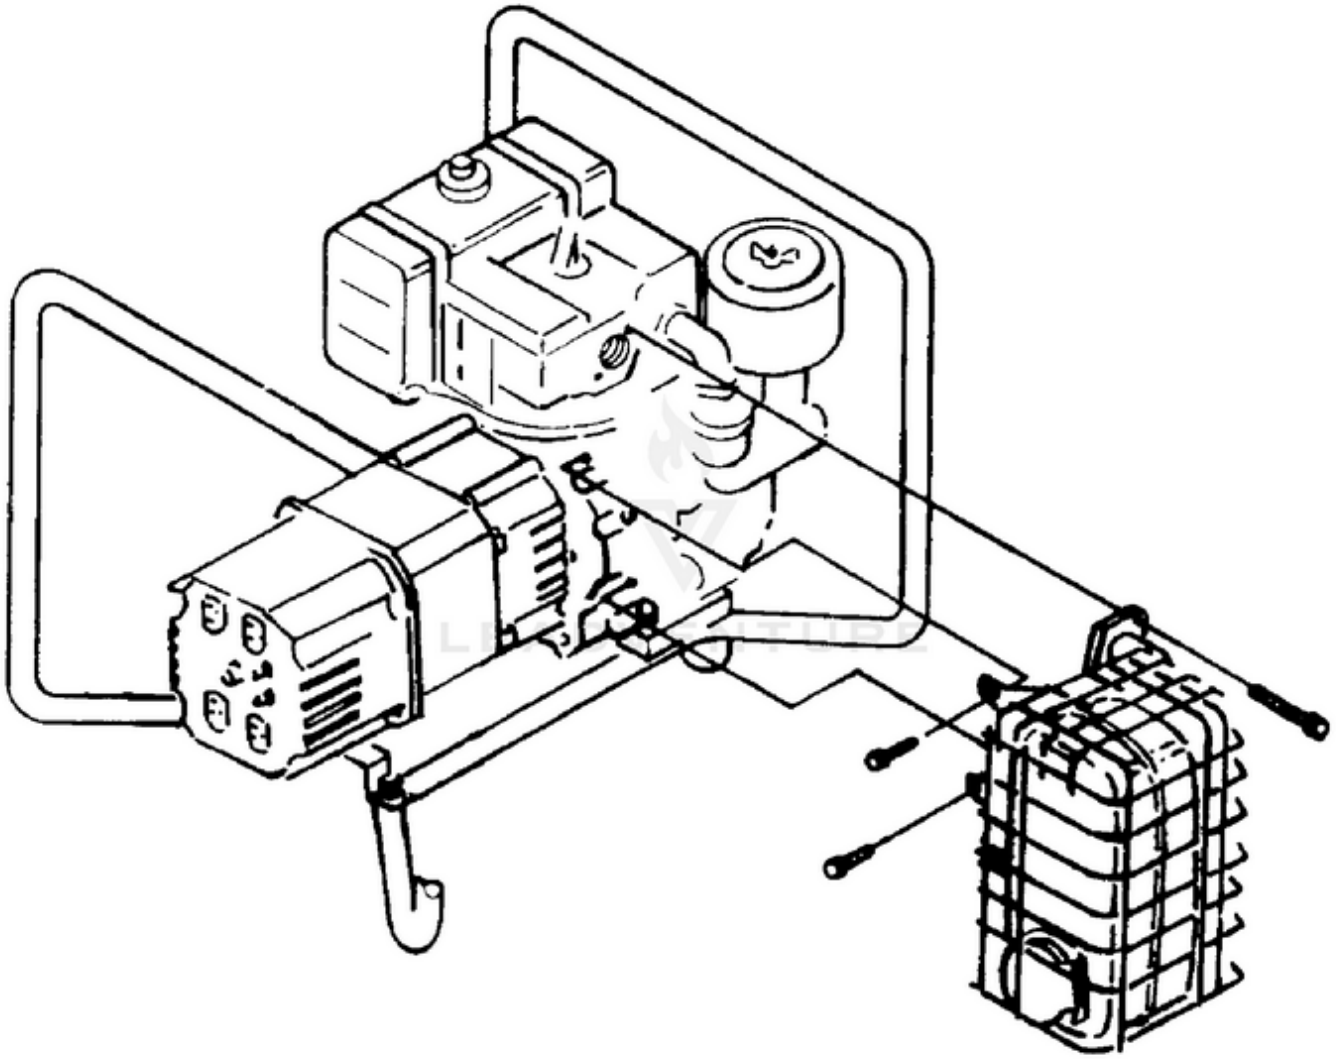

Ref #	Part #	Description	Qty	Context Note
30	020266	BELL- End	1	
31	028451	BRACKET- Generator support	1	
32	028791	WRAPPER- Stator	1	
33	02983	DECAL- Warning	1	
34	A02795S	STATOR	1	
35	80083	SCREW- 5/16-18 x 3/4"	2	
36	82538	SCREW	1	
37	83121	WASHER- Lock (int./ext)	2	
38	4885207	BOLT- Rotor	1	
39	03433	WASHER	1	
40	A02798AS	ROTOR	1	
41	80187	SCREW-(3/8-16 x 7/8")	4	
42	A04013	FAN- Generator	1	
43	82526	SCREW- Pan hd.	4	
44	81267	NUT- Hex	4	
45		ENGINE	1	For engine replacement parts locate the engine brand name model number, and type number and consult the appropriate dealer in your area.
46	02437	WASHER- Shaft retention	5	
47	83078	WASHER- Lock (3/8")	4	

EH5500HD Generator UT-03702 - Muffler Kit

Rendered by LeadVenture, Inc.