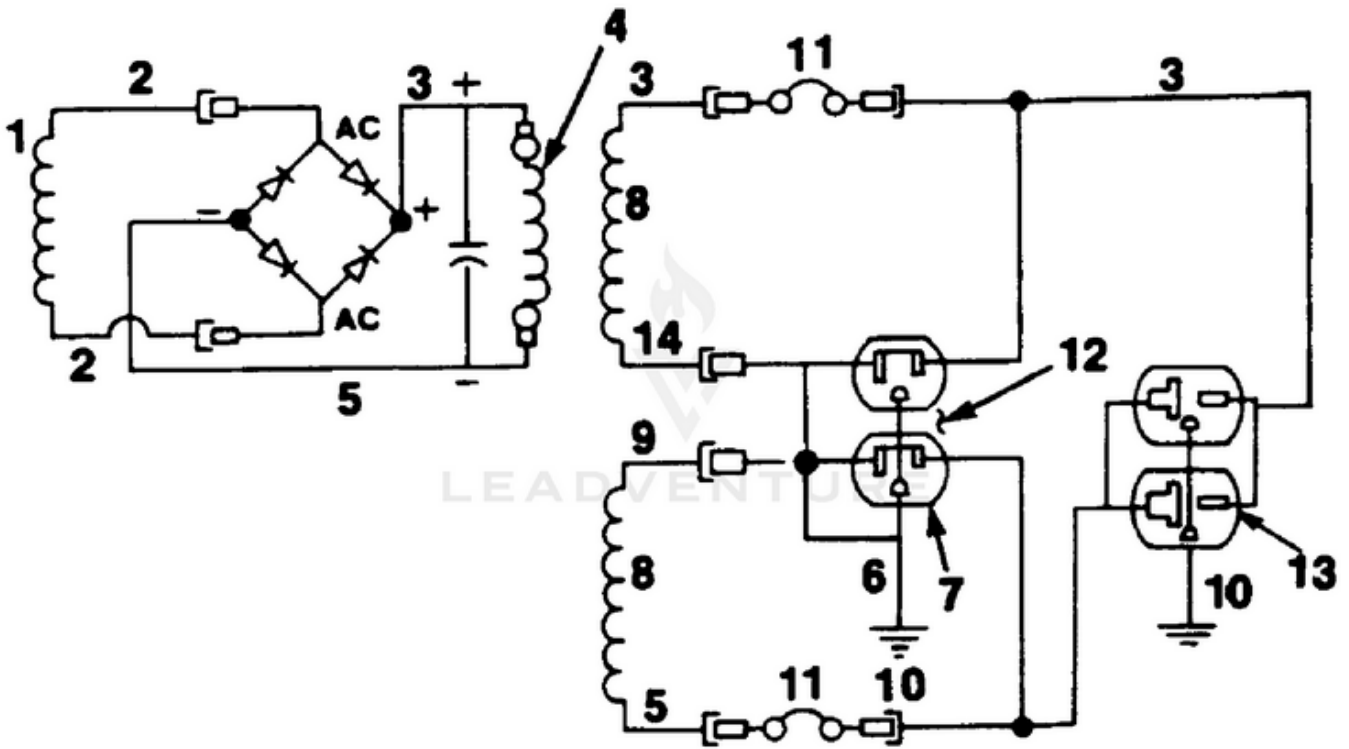

EH5500HD Generator UT-03702 - Wiring Diagram

Rendered by LeadVenture, Inc.

Ref #	Part #	Description	Qty	Context Note
1		QUAD COIL	1	
2		YELLOW	1	
3		RED	1	
4		FIELD COIL	1	
5		BLACK	1	
6		GREEN	1	
7		RECEPTACLE (120V)	1	
8		MAIN COIL (120V)	1	
9		WHITE	1	
10		GROUND	1	
11		CIRCUIT BREAKER	1	
12		TAB BROKEN	1	
13		RECEPTACLE (240V)	1	
14		BROWN	1