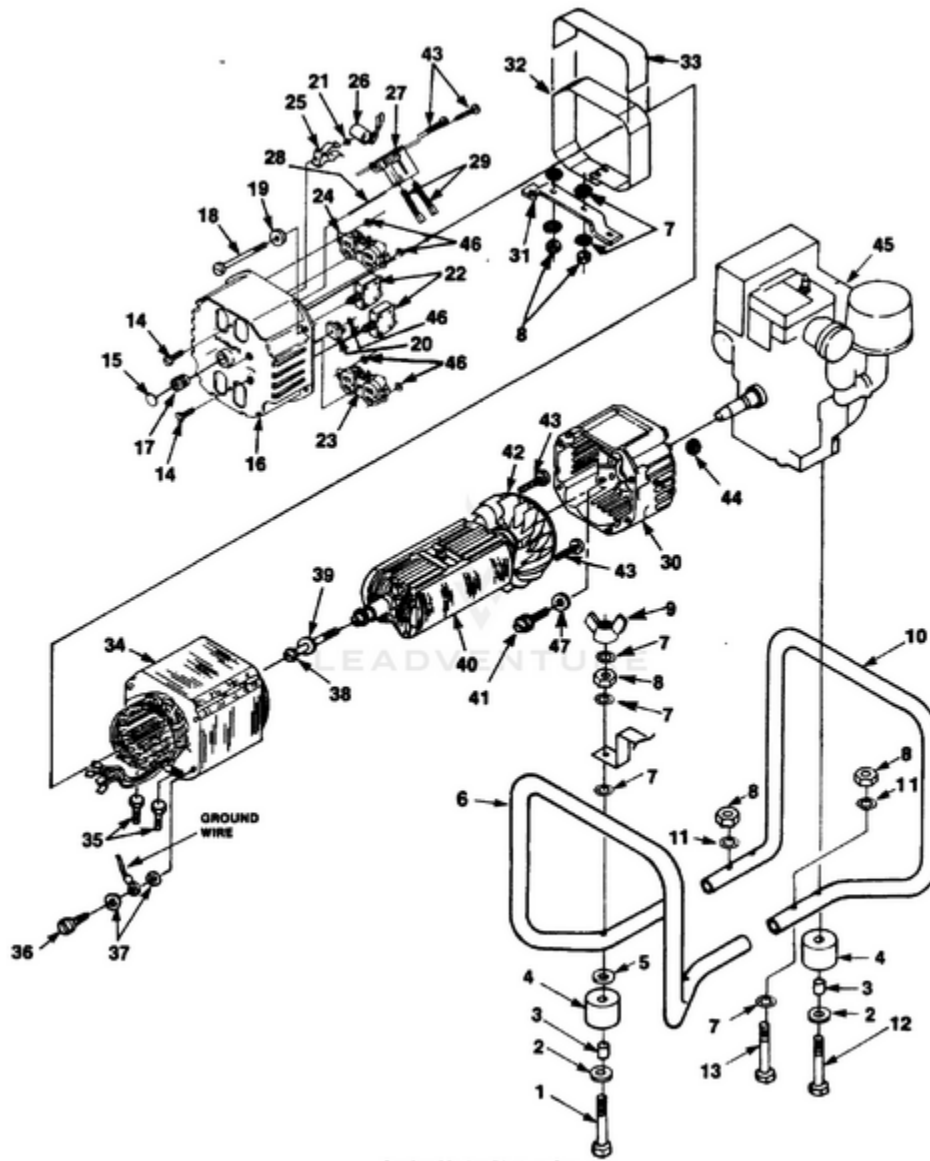

EH4400HD Generator UT-03701-A - Generator II

Rendered by LeadVenture, Inc.

Ref #	Part #	Description	Qty	Context Note
1	80089	SCREW	4	
2	84046	WASHER- Flat (5/16")	4	
3	49733	SPACER- Foot	4	
4	48789	FOOT	4	
5	84058	WASHER- Flat (5/16")	6	
6	028431	MEMBER- Frame	1	(gen. end)
7	83033	WASHER- Lock	8	(ext./Int.)
8	81162	NUT- Hex (5/16-18)	8	
9	81015	NUT- Wing	1	
10	028421	MEMBER- Frame	1	(eng. end)
11	83081	WASHER- Lock	5	(Int.)
12	82530	SCREW- (5/16 x 3 1/4")	2	
13	JA400200	SCREW	1	
14	80630	SCREW- Mach. pan hd.	2	
15	02438	PLUG- Expansion	1	
16	023623	BRUSH HEAD	1	
17	03044	BEARING- Needle	1	
18	4885306	BOLT- Stator	4	
19	84124	WASHER- Flat	4	
20	95672	RECTIFIER	1	
21	02436	WASHER- Shaft retention	1	
22	49831	BREAKER- Circuit (20 amp.)	2	
23	02863	RECEPTACLE- (240 V) (Nema 6-20R)	1	
24	50991	RECEPTACLE- Duplex(Nema 5-15R)	1	
25	02435	CLIP-Spring cap	1	
26	A02860	CAPACITOR	1	(w/Lead)
27	02365	BRUSH HOLDER	1	
	A03035	BRUSH & RETAINER KIT	1	
28	02857	PIN- Retaining	1	
29	02664	BRUSH	2	
30	020266	BELL- End	1	
31	028451	BRACKET- Generator support	1	
32	028781	WRAPPER- Stator	1