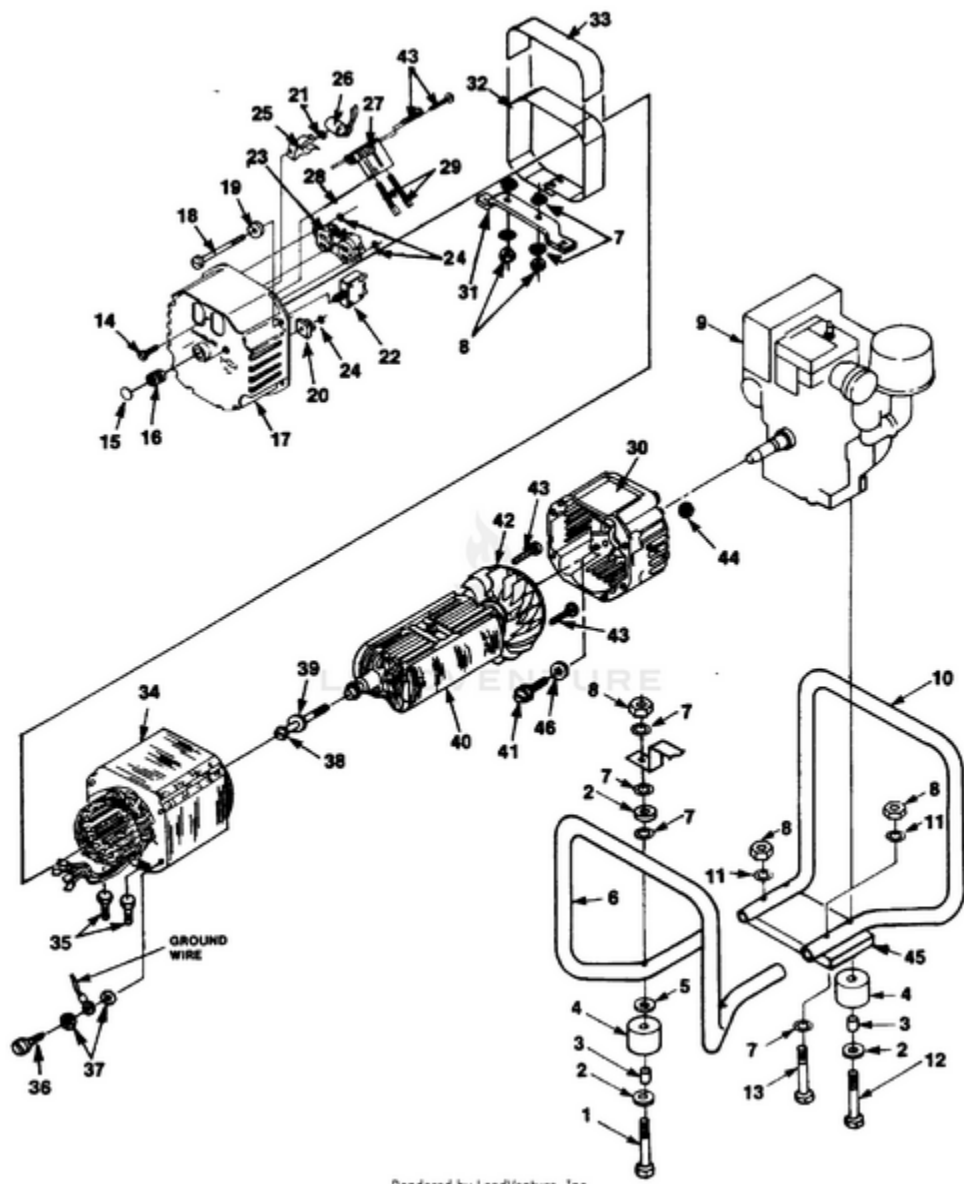

EH4400HD Generator UT-03701-A - Generator I

Rendered by LeadVenture, Inc.

Ref #	Part #	Description	Qty	Context Note
1	80089	SCREW	2	
2	84046	WASHER- Flat (5/16")	4	
3	49733	SPACER- Foot	4	
4	48789	FOOT	4	
5	84058	WASHER- Flat (5/16")	2	
6	028671	MEMBER- Frame (gen. end)	1	
7	83033	WASHER- Lock (ext./Int.)	8	
8	81162	NUT- Hex (5/16-18)	9	
9		ENGINE	1	For engine replacement parts locate the engine brand name model number, and type number and consult the appropriate dealer in your area.
10	028661	MEMBER- Frame	1	(eng. end)
11	83081	WASHER- Lock	9	(Int.)
12	82530	SCREW- (5/16 x 3 1/4")	2	
13	JA400200	SCREW	2	
14	80630	SCREW- Mach. pan hd.	1	
15	02438	PLUG- Expansion	1	
16	03044	BEARING- Needle	1	
17	023624	BRUSH HEAD	1	
18	4885305	BOLT- Stator	4	
19	84124	WASHER- Flat	4	
20	95672	RECTIFIER	1	
21	02436	WASHER- Shaft retention	1	
22	49831	BREAKER- Circuit (20 amp.)	1	
23	50991	RECEPTACLE- Duplex (Nema 5-15R)	1	
24	02437	WASHER- Shaft Retention	3	
25	02435	CLIP- Spring cap	1	
26	A02860	CAPACITOR	1	(w/Lead)
27	02365	BRUSH HOLDER	1	
	A03035	BRUSH & RETAINER KIT	1	
28	02857	PIN	1	

Ref #	Part #	Description	Qty	Context Note
29	02664	BRUSH	2	
30	020266	BELL- End	1	
31	028441	BRACKET- Generator support	1	
32	028771	WRAPPER- Stator	1	
33	02981	DECAL- Warning	1	
34	A02797S	STATOR	1	
35	80083	SCREW- 5/16-18 x 3/4"	2	
36	82538	SCREW	1	
37	83121	WASHER- Lock	2	(int./ext)
38	4885211	BOLT- Rotor	1	
39	03433	WASHER	1	
40	A02800AS	ROTOR	1	
41	80604	SCREW	4	
42	A04013	FAN- Generator	1	
43	82526	SCREW- Pan hd.	4	
44	81267	NUT- Hex	4	
45	498421	PLATE- Frame	1	
46	83078	WASHER- Lock	4	