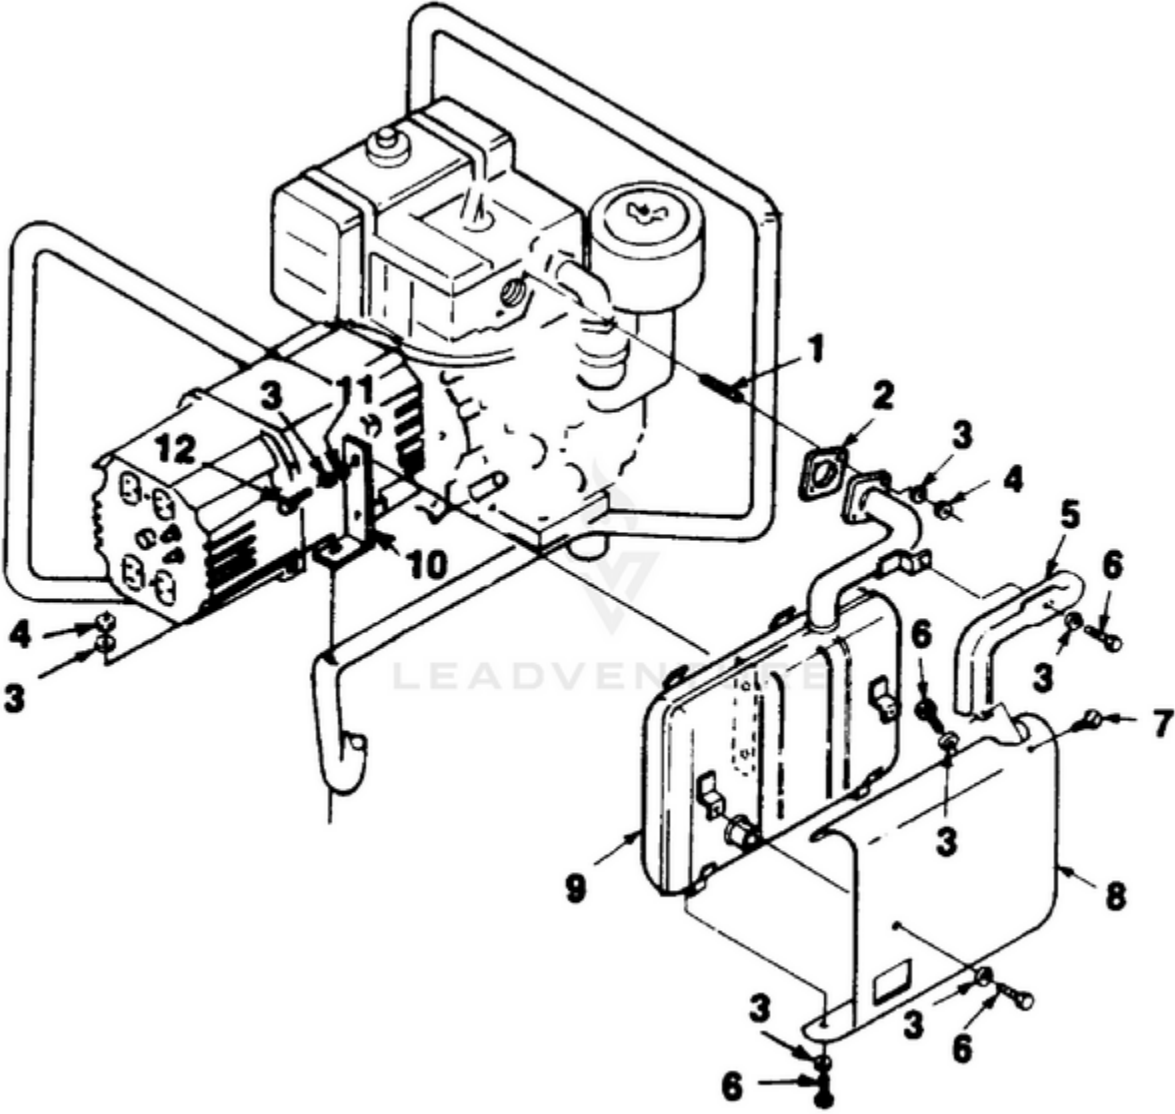

EH4400HD Generator UT-03701 - Muffler Kit

Rendered by LeadVenture, Inc.

Ref #	Part #	Description	Qty	Context Note
	A49945A	MUFFLER KIT	1	
1	69438	STUD	2	
2	49370	GASKET- Muffler	1	
3	83009	WASHER- Lock (1/4")	11	
4	96212	NUT- (1/4-28)	3	
5	49421	SHIELD- Muffler	1	
6	80044	BOLT- (1/4-20 x 1")	7	
7	82279	SCREW- (8-18 x 3/8")	1	
8	49419	SHIELD- Muffler	1	
9	49372	MUFFLER	1	
10	03043	BRACKET- Support	1	
11	84006	WASHER- Flat	2	
12	80049	BOLT- (1/4-20 x 1/2")	1