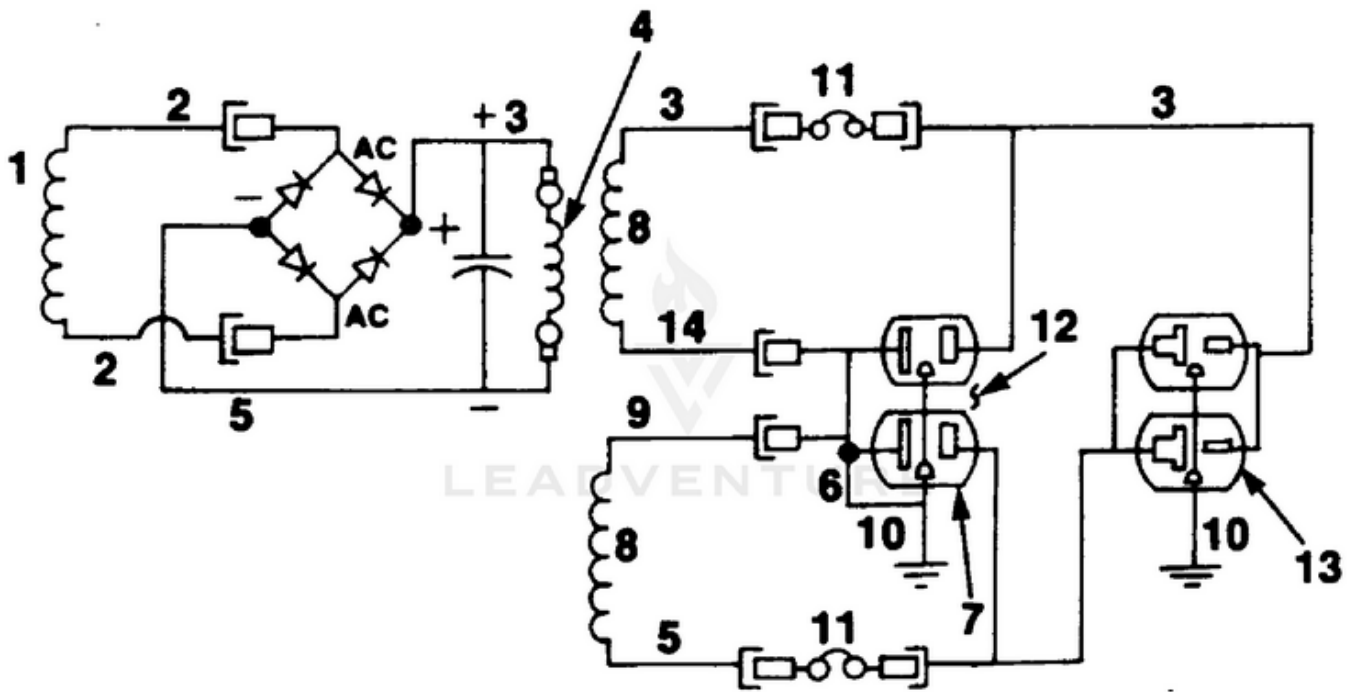

EH4400HD Generator UT-03701 - Wiring Diagram

Rendered by LeadVenture, Inc.

Ref #	Part #	Description	Qty	Context Note
1		QUAD COIL	1	
2		YELLOW	1	
3		RED	1	
4		FIELD COIL	1	
5		BLACK	1	
6		GREEN	1	
7		RECEPTACLE (120V)	1	
8		MAIN COIL (120V)	1	
9		WHITE	1	
10		GROUND	1	
11		CIRCUIT BREAKER	1	
12		TAB BROKEN	1	
13		RECEPTACLE (240V)	1	
14		BROWN	1