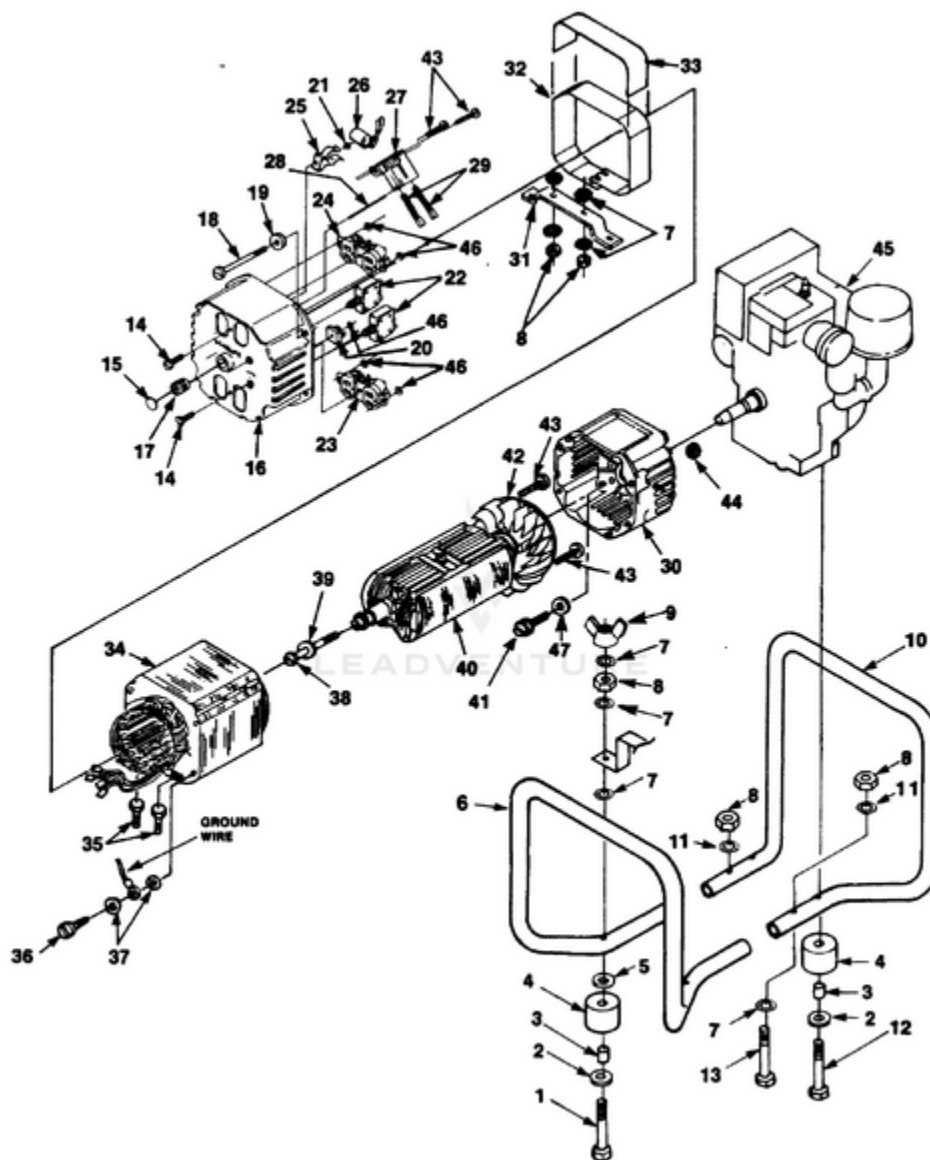

EH4400HD Generator UT-03701 - Generator II

Rendered by LeadVenture, Inc.

Ref #	Part #	Description	Qty	Context Note
1	80089	SCREW	4	
2	84046	WASHER- Flat (5/16")	4	
3	49733	SPACER- Foot	4	
4	48789	FOOT	4	
5	84058	WASHER- Flat (5/16")	6	
6	028431	MEMBER- Frame	1	(gen. end)
7	83033	WASHER- Lock	8	(ext./Int.)
8	81162	NUT- Hex (5/16-18)	8	
9	81015	NUT- Wing	1	
10	028421	MEMBER- Frame	1	(eng. end)
11	83081	WASHER- Lock	5	(Int.)
12	82530	SCREW- (5/16 x 3 1/4")	2	
13	JA400200	SCREW	1	
14	80630	SCREW- Mach. pan hd.	2	
15	02438	PLUG- Expansion	1	
16	023623	BRUSH HEAD	1	
17	03044	BEARING- Needle	1	
18	4885306	BOLT- Stator	4	
19	84124	WASHER- Flat	4	
20	95672	RECTIFIER	1	
21	02436	WASHER- Shaft retention	1	
22	49831	BREAKER- Circuit (20 amp.)	2	
23	02863	RECEPTACLE- (240 V) (Nema 6-20R)	1	
24	50991	RECEPTACLE- Duplex(Nema 5-15R)	1	
25	02435	CLIP-Spring cap	1	
26	A02860	CAPACITOR	1	(w/Lead)
27	02365	BRUSH HOLDER	1	
	A03035	BRUSH & RETAINER KIT	1	
28	02857	PIN- Retaining	1	
29	02664	BRUSH	2	
30	020266	BELL- End	1	
31	028451	BRACKET- Generator support	1	
32	028781	WRAPPER- Stator	1	

Ref #	Part #	Description	Qty	Context Note
33	02982	DECAL- Warning	1	
34	A02796S	STATOR	1	
35	80083	SCREW- 5/16-18 x 3/4"	2	
36	82538	SCREW	1	
37	83121	WASHER- Lock	2	(int./ext)
38	4885210	BOLT- Rotor	1	
39	03433	WASHER	1	
40	A02799AS	ROTOR	1	
41	80187	SCREW-(3/8-16 x 7/8")	4	
42	A04013	FAN- Generator	1	
43	82526	SCREW- Pan hd.	4	
44	81267	NUT- Hex	4	
45		ENGINE	1	For engine replacement parts locate the engine brand name model number, and type number and consult the appropriate dealer in your area.
46	02437	WASHER- Shaft retention	5	
47	83078	WASHER- Lock (3/8")	4	