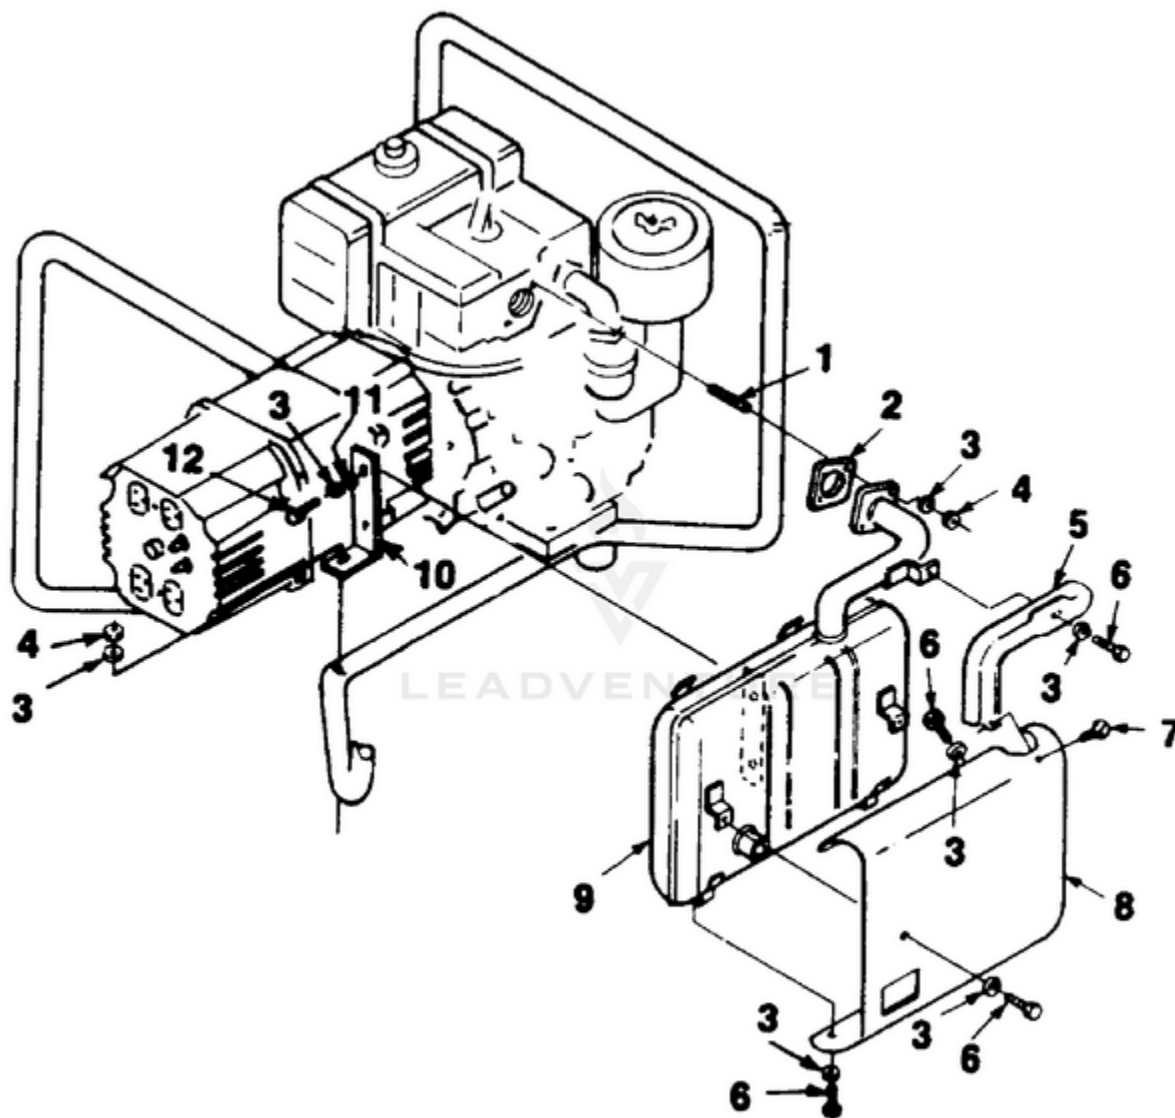

EH4000HD Generator UT-03754-A - Muffler Kit

Rendered by LeadVenture, Inc.

Ref #	Part #	Description	Qty	Context Note
	A49945A	MUFFLER KIT	1	
1	69438	STUD	2	
2	49370	GASKET- Muffler	1	
3	83009	WASHER- Lock (1/4")	11	
4	96212	NUT- (1/4-28)	3	
5	49421	SHIELD- Muffler	1	
6	80044	BOLT- (1/4-20 x 1")	7	
7	82279	SCREW- (8-18 x 3/8")	1	
8	49419	SHIELD- Muffler	1	
9	49372	MUFFLER	1	
10	03043	BRACKET- Support	1	
11	84006	WASHER- Flat	2	
12	80049	BOLT- (1/4-20 x 1/2")	1