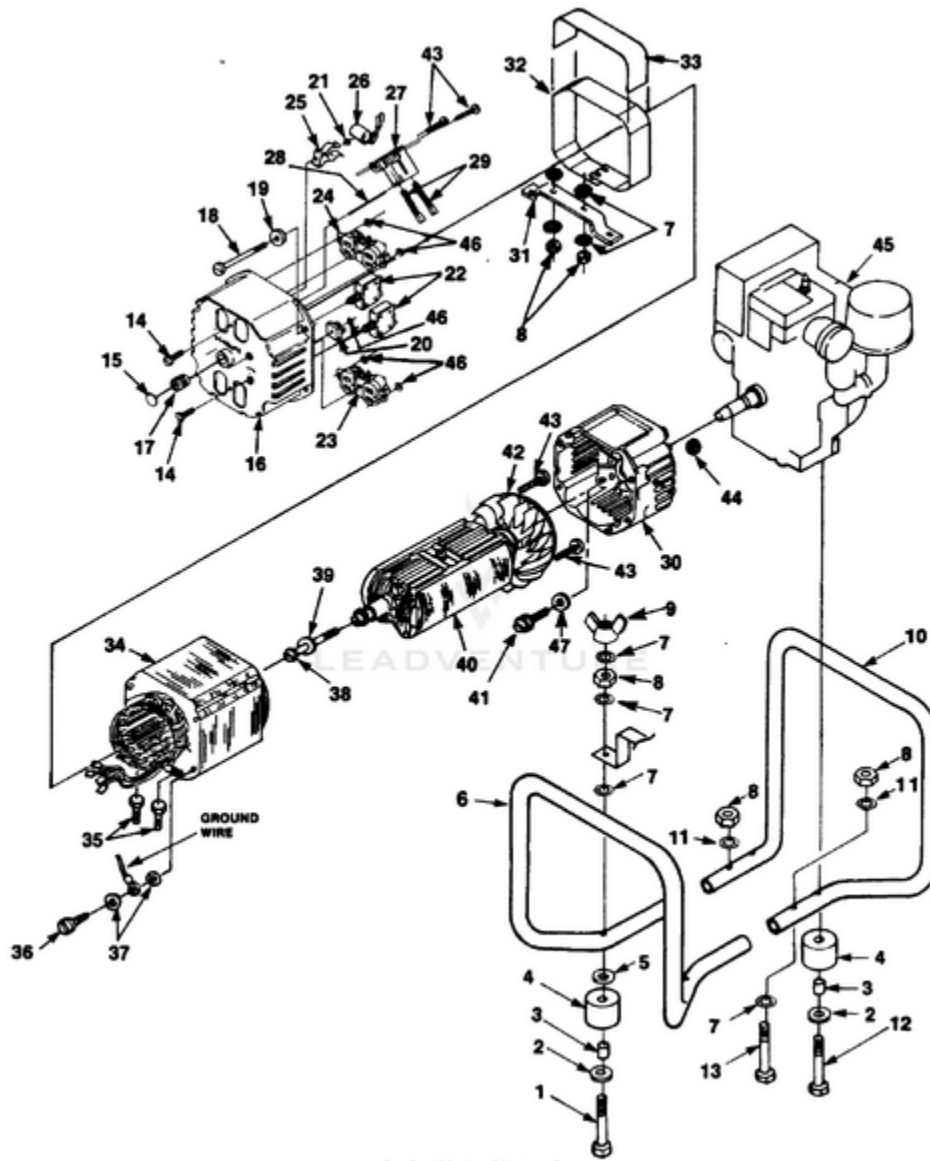

EH4000HD Generator UT-03754-A - Generator II

Rendered by LeadVenture, Inc.

Ref #	Part #	Description	Qty	Context Note
1	80089	SCREW	4	
2	84046	WASHER- Flat (5/16")	4	
3	49733	SPACER- Foot	4	
4	48789	FOOT	4	
5	84058	WASHER- Flat (5/16")	6	
6	028431	MEMBER- Frame	1	(gen. end)
7	83033	WASHER- Lock	8	(ext./Int.)
8	81162	NUT- Hex (5/16-18)	8	
9	81015	NUT- Wing	1	
10	028421	MEMBER- Frame	1	(eng. end)
11	83081	WASHER- Lock	5	(Int.)
12	82530	SCREW- (5/16 x 3 1/4")	2	
13	JA400200	SCREW	1	
14	80630	SCREW- Mach. pan hd.	2	
15	02438	PLUG- Expansion	1	
16	023623	BRUSH HEAD	1	
17	03044	BEARING- Needle	1	
18	4885306	BOLT- Stator	4	
19	84124	WASHER- Flat	4	
20	95672	RECTIFIER	1	
21	02436	WASHER- Shaft retention	1	
22	49831	BREAKER- Circuit (20 amp.)	2	
23	02863	RECEPTACLE- (240 V) (Nema 6-20R)	1	
24	50991	RECEPTACLE- Duplex(Nema 5-15R)	1	
25	02435	CLIP-Spring cap	1	
26	A02860	CAPACITOR	1	(w/Lead)
27	02365	BRUSH HOLDER	1	
	A03035	BRUSH & RETAINER KIT	1	
28	02857	PIN- Retaining	1	
29	02664	BRUSH	2	
30	020266	BELL- End	1	
31	028451	BRACKET- Generator support	1	
32	028781	WRAPPER- Stator	1	

Ref #	Part #	Description	Qty	Context Note
33	02982	DECAL- Warning	1	
34	A02796S	STATOR	1	
35	80083	SCREW- 5/16-18 x 3/4"	2	
36	82538	SCREW	1	
37	83121	WASHER- Lock	2	(int./ext)
38	4885210	BOLT- Rotor	1	
39	03433	WASHER	1	
40	A02799AS	ROTOR	1	
41	80187	SCREW-(3/8-16 x 7/8")	4	
42	A04013	FAN- Generator	1	
43	82526	SCREW- Pan hd.	4	
44	81267	NUT- Hex	4	
45		ENGINE	1	For engine replacement parts locate the engine brand name model number, and type number and consult the appropriate dealer in your area.
46	02437	WASHER- Shaft retention	5	
47	83078	WASHER- Lock (3/8")	4	