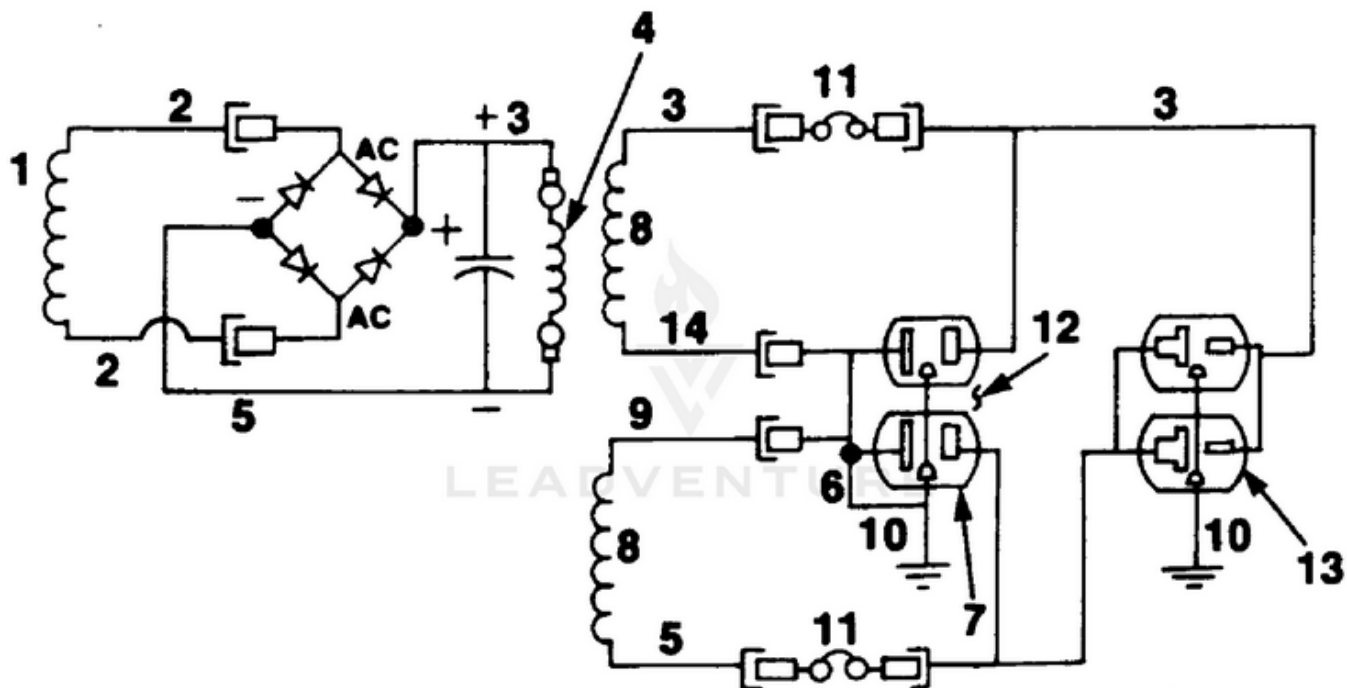

EH4000HD Generator UT-03754-A - Wiring Diagram

Rendered by LeadVenture, Inc.

Ref #	Part #	Description	Qty	Context Note
1		QUAD COIL	1	
2		YELLOW	1	
3		RED	1	
4		FIELD COIL	1	
5		BLACK	1	
6		GREEN	1	
7		RECEPTACLE (120V)	1	
8		MAIN COIL (120V)	1	
9		WHITE	1	
10		GROUND	1	
11		CIRCUIT BREAKER	1	
12		TAB BROKEN	1	
13		RECEPTACLE (240V)	1	
14		BROWN	1