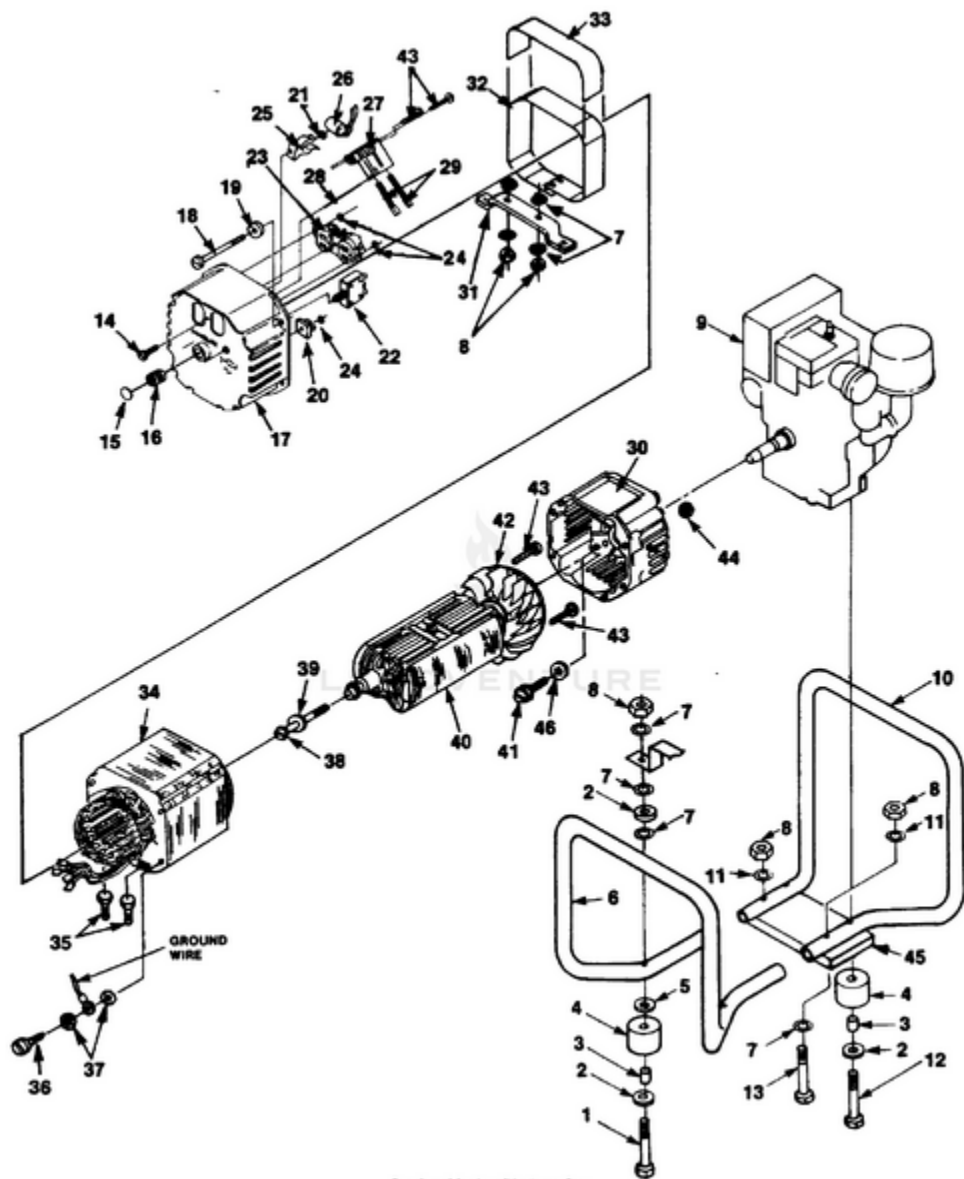

EH2500HDA/CSA Generator UT-03707-B - Generator I

Rendered by LeadVenture, Inc.

Ref #	Part #	Description	Qty	Context Note
1	80089	SCREW	2	
2	84046	WASHER- Flat (5/16")	4	
3	49733	SPACER- Foot	4	
4	48789	FOOT	4	
5	84058	WASHER- Flat (5/16")	2	
6	028671	MEMBER- Frame (gen. end)	1	
7	83033	WASHER- Lock (ext./Int.)	8	
8	81162	NUT- Hex (5/16-18)	9	
9		ENGINE	1	For engine replacement parts locate the engine brand name model number, and type number and consult the appropriate dealer in your area.
10	028661	MEMBER- Frame	1	(eng. end)
11	83081	WASHER- Lock	9	(Int.)
12	82530	SCREW- (5/16 x 3 1/4")	2	
13	JA400200	SCREW	2	
14	80630	SCREW- Mach. pan hd.	1	
15	02438	PLUG- Expansion	1	
16	03044	BEARING- Needle	1	
17	023624	BRUSH HEAD	1	
18	4885305	BOLT- Stator	4	
19	84124	WASHER- Flat	4	
20	95672	RECTIFIER	1	
21	02436	WASHER- Shaft retention	1	
22	49831	BREAKER- Circuit (20 amp.)	1	
23	50991	RECEPTACLE- Duplex (Nema 5-15R)	1	
24	02437	WASHER- Shaft Retention	3	
25	02435	CLIP- Spring cap	1	
26	A02860	CAPACITOR	1	(w/Lead)
27	02365	BRUSH HOLDER	1	
	A03035	BRUSH & RETAINER KIT	1	
28	02857	PIN	1	

Ref #	Part #	Description	Qty	Context Note
29	02664	BRUSH	2	
30	020266	BELL- End	1	
31	028441	BRACKET- Generator support	1	
32	028771	WRAPPER- Stator	1	
33	02981	DECAL- Warning	1	
34	A02797S	STATOR	1	
35	80083	SCREW- 5/16-18 x 3/4"	2	
36	82538	SCREW	1	
37	83121	WASHER- Lock	2	(int./ext)
38	4885211	BOLT- Rotor	1	
39	03433	WASHER	1	
40	A02800AS	ROTOR	1	
41	80604	SCREW	4	
42	A04013	FAN- Generator	1	
43	82526	SCREW- Pan hd.	4	
44	81267	NUT- Hex	4	
45	498421	PLATE- Frame	1	
46	83078	WASHER- Lock	4	