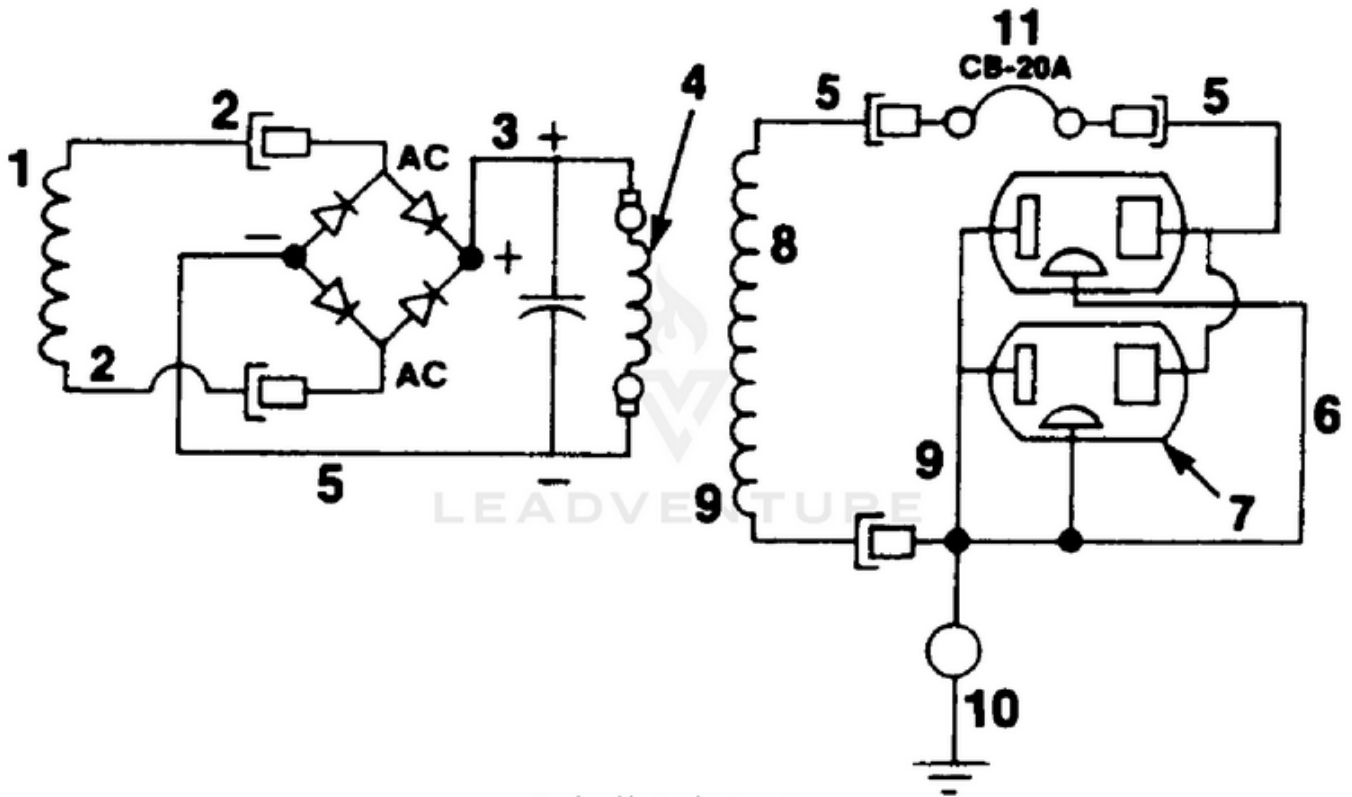

EH2500HD Generator UT-03700-A - Generator I

Rendered by LeadVenture, Inc.

Ref #	Part #	Description	Qty	Context Note
1	80089	SCREW	2	
2	84046	WASHER- Flat (5/16")	4	
3	49733	SPACER- Foot	4	
4	48789	FOOT	4	
5	84058	WASHER- Flat (5/16")	2	
6	028671	MEMBER- Frame (gen. end)	1	
7	83033	WASHER- Lock (ext./Int.)	8	
8	81162	NUT- Hex (5/16-18)	9	
9		ENGINE	1	For engine replacement parts locate the engine brand name model number, and type number and consult the appropriate dealer in your area.
10	028661	MEMBER- Frame	1	(eng. end)
11	83081	WASHER- Lock	9	(Int.)
12	82530	SCREW- (5/16 x 3 1/4")	2	
13	JA400200	SCREW	2	
14	80630	SCREW- Mach. pan hd.	1	
15	02438	PLUG- Expansion	1	
16	03044	BEARING- Needle	1	
17	023624	BRUSH HEAD	1	
18	4885305	BOLT- Stator	4	
19	84124	WASHER- Flat	4	
20	95672	RECTIFIER	1	
21	02436	WASHER- Shaft retention	1	
22	49831	BREAKER- Circuit (20 amp.)	1	
23	50991	RECEPTACLE- Duplex (Nema 5-15R)	1	
24	02437	WASHER- Shaft Retention	3	
25	02435	CLIP- Spring cap	1	
26	A02860	CAPACITOR	1	(w/Lead)
27	02365	BRUSH HOLDER	1	
	A03035	BRUSH & RETAINER KIT	1	
28	02857	PIN	1	

<b>Ref #</b>	<b>Part #</b>	<b>Description</b>	<b>Qty</b>	<b>Context Note</b>
29	02664	BRUSH	2	
30	020266	BELL- End	1	
31	028441	BRACKET- Generator support	1	
32	028771	WRAPPER- Stator	1	
33	02981	DECAL- Warning	1	
34	A02797S	STATOR	1	
35	80083	SCREW- 5/16-18 x 3/4"	2	
36	82538	SCREW	1	
37	83121	WASHER- Lock	2	(int./ext)
38	4885211	BOLT- Rotor	1	
39	03433	WASHER	1	
40	A02800AS	ROTOR	1	
41	80604	SCREW	4	
42	A04013	FAN- Generator	1	
43	82526	SCREW- Pan hd.	4	
44	81267	NUT- Hex	4	
45	498421	PLATE- Frame	1	
46	83078	WASHER- Lock	4	

EH2500HD Generator UT-03700-A - Wiring Diagram

Rendered by LeadVenture, Inc.

<b>Ref #</b>	<b>Part #</b>	<b>Description</b>	<b>Qty</b>	<b>Context</b>	<b>Note</b>
1		QUAD COIL	1		
2		YELLOW	1		
3		RED	1		
4		FIELD COIL	1		
5		BLACK	1		
6		GREEN	1		
7		RECEPTACLE (120V)	1		
8		MAIN COIL	1		
9		WHITE	1		
10		GROUND	1		
11		CIRCUIT BREAKER	1		