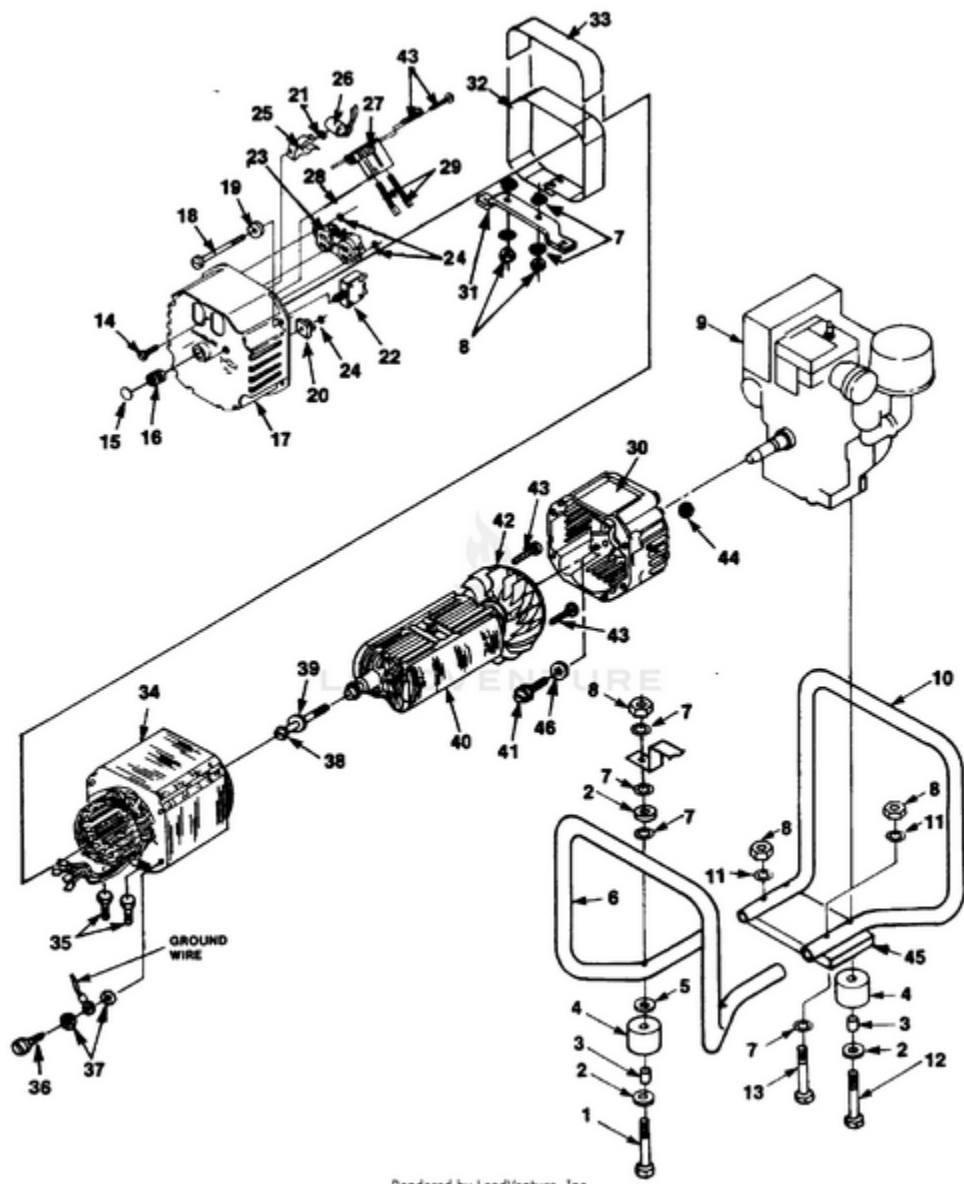

EH2500HD Generator UT-03700-A - Generator I

Rendered by LeadVenture, Inc.

Ref #	Part #	Description	Qty	Context Note
1	80089	SCREW	2	
2	84046	WASHER- Flat (5/16")	4	
3	49733	SPACER- Foot	4	
4	48789	FOOT	4	
5	84058	WASHER- Flat (5/16")	2	
6	028671	MEMBER- Frame (gen. end)	1	
7	83033	WASHER- Lock (ext./Int.)	8	
8	81162	NUT- Hex (5/16-18)	9	
9		ENGINE	1	For engine replacement parts locate the engine brand name model number, and type number and consult the appropriate dealer in your area.
10	028661	MEMBER- Frame	1	(eng. end)
11	83081	WASHER- Lock	9	(Int.)
12	82530	SCREW- (5/16 x 3 1/4")	2	
13	JA400200	SCREW	2	
14	80630	SCREW- Mach. pan hd.	1	
15	02438	PLUG- Expansion	1	
16	03044	BEARING- Needle	1	
17	023624	BRUSH HEAD	1	
18	4885305	BOLT- Stator	4	
19	84124	WASHER- Flat	4	
20	95672	RECTIFIER	1	
21	02436	WASHER- Shaft retention	1	
22	49831	BREAKER- Circuit (20 amp.)	1	
23	50991	RECEPTACLE- Duplex (Nema 5-15R)	1	
24	02437	WASHER- Shaft Retention	3	
25	02435	CLIP- Spring cap	1	
26	A02860	CAPACITOR	1	(w/Lead)
27	02365	BRUSH HOLDER	1	
	A03035	BRUSH & RETAINER KIT	1	
28	02857	PIN	1	

<b>Ref #</b>	<b>Part #</b>	<b>Description</b>	<b>Qty</b>	<b>Context Note</b>
29	02664	BRUSH	2	
30	020266	BELL- End	1	
31	028441	BRACKET- Generator support	1	
32	028771	WRAPPER- Stator	1	
33	02981	DECAL- Warning	1	
34	A02797S	STATOR	1	
35	80083	SCREW- 5/16-18 x 3/4"	2	
36	82538	SCREW	1	
37	83121	WASHER- Lock	2	(int./ext)
38	4885211	BOLT- Rotor	1	
39	03433	WASHER	1	
40	A02800AS	ROTOR	1	
41	80604	SCREW	4	
42	A04013	FAN- Generator	1	
43	82526	SCREW- Pan hd.	4	
44	81267	NUT- Hex	4	
45	498421	PLATE- Frame	1	
46	83078	WASHER- Lock	4	

EH2500HD Generator UT-03700-A - Wiring Diagram

Rendered by LeadVenture, Inc.

<b>Ref #</b>	<b>Part #</b>	<b>Description</b>	<b>Qty</b>	<b>Context</b>	<b>Note</b>
1		QUAD COIL	1		
2		YELLOW	1		
3		RED	1		
4		FIELD COIL	1		
5		BLACK	1		
6		GREEN	1		
7		RECEPTACLE (120V)	1		
8		MAIN COIL	1		
9		WHITE	1		
10		GROUND	1		
11		CIRCUIT BREAKER	1		