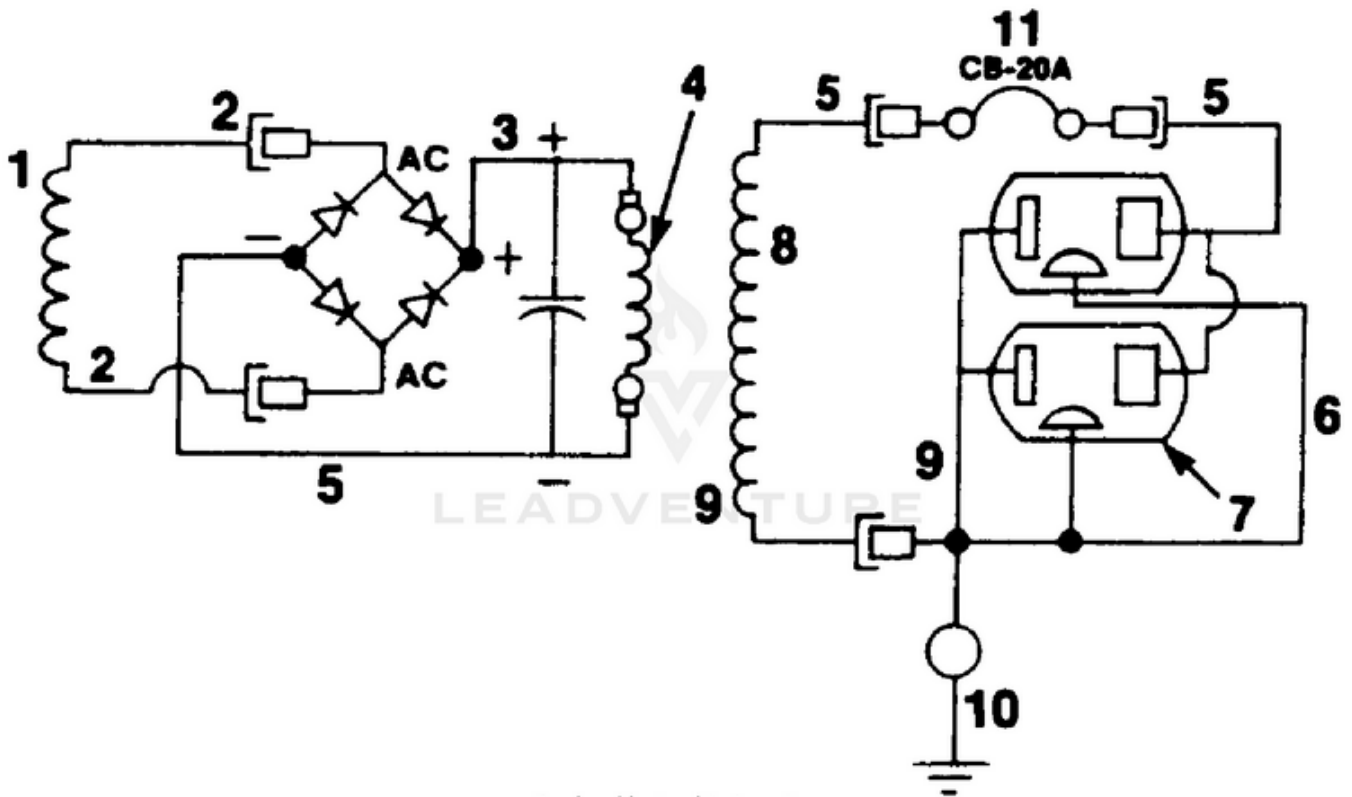

EH2500HD Generator UT-03700 - Generator I

Rendered by LeadVenture, Inc.

Ref #	Part #	Description	Qty	Context Note
1	80089	SCREW	2	
2	84046	WASHER- Flat (5/16")	4	
3	49733	SPACER- Foot	4	
4	48789	FOOT	4	
5	84058	WASHER- Flat (5/16")	2	
6	028671	MEMBER- Frame (gen. end)	1	
7	83033	WASHER- Lock (ext./Int.)	8	
8	81162	NUT- Hex (5/16-18)	9	
9		ENGINE	1	For engine replacement parts locate the engine brand name model number, and type number and consult the appropriate dealer in your area.
10	028661	MEMBER- Frame	1	(eng. end)
11	83081	WASHER- Lock	9	(Int.)
12	82530	SCREW- (5/16 x 3 1/4")	2	
13	JA400200	SCREW	2	
14	80630	SCREW- Mach. pan hd.	1	
15	02438	PLUG- Expansion	1	
16	03044	BEARING- Needle	1	
17	023624	BRUSH HEAD	1	
18	4885305	BOLT- Stator	4	
19	84124	WASHER- Flat	4	
20	95672	RECTIFIER	1	
21	02436	WASHER- Shaft retention	1	
22	49831	BREAKER- Circuit (20 amp.)	1	
23	50991	RECEPTACLE- Duplex (Nema 5-15R)	1	
24	02437	WASHER- Shaft Retention	3	
25	02435	CLIP- Spring cap	1	
26	A02860	CAPACITOR	1	(w/Lead)
27	02365	BRUSH HOLDER	1	
	A03035	BRUSH & RETAINER KIT	1	
28	02857	PIN	1	

<b>Ref #</b>	<b>Part #</b>	<b>Description</b>	<b>Qty</b>	<b>Context Note</b>
29	02664	BRUSH	2	
30	020266	BELL- End	1	
31	028441	BRACKET- Generator support	1	
32	028771	WRAPPER- Stator	1	
33	02981	DECAL- Warning	1	
34	A02797S	STATOR	1	
35	80083	SCREW- 5/16-18 x 3/4"	2	
36	82538	SCREW	1	
37	83121	WASHER- Lock	2	(int./ext)
38	4885211	BOLT- Rotor	1	
39	03433	WASHER	1	
40	A02800AS	ROTOR	1	
41	80604	SCREW	4	
42	A04013	FAN- Generator	1	
43	82526	SCREW- Pan hd.	4	
44	81267	NUT- Hex	4	
45	498421	PLATE- Frame	1	
46	83078	WASHER- Lock	4	

EH2500HD Generator UT-03700 - Wiring Diagram

Rendered by LeadVenture, Inc.

<b>Ref #</b>	<b>Part #</b>	<b>Description</b>	<b>Qty</b>	<b>Context</b>	<b>Note</b>
1		QUAD COIL	1		
2		YELLOW	1		
3		RED	1		
4		FIELD COIL	1		
5		BLACK	1		
6		GREEN	1		
7		RECEPTACLE (120V)	1		
8		MAIN COIL	1		
9		WHITE	1		
10		GROUND	1		
11		CIRCUIT BREAKER	1		