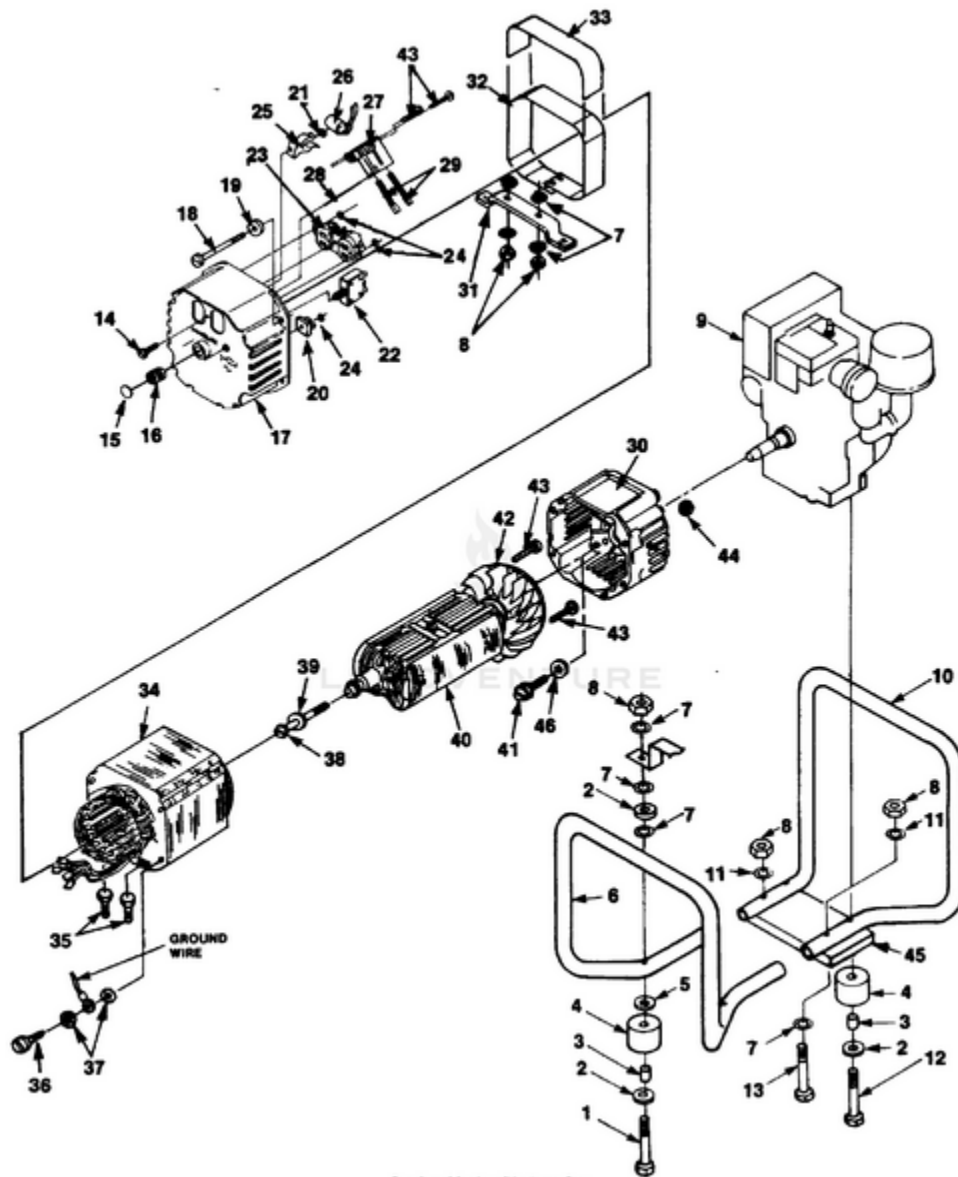

EH2500HD Generator UT-03700 - Generator I

Rendered by LeadVenture, Inc.

Ref #	Part #	Description	Qty	Context Note
1	80089	SCREW	2	
2	84046	WASHER- Flat (5/16")	4	
3	49733	SPACER- Foot	4	
4	48789	FOOT	4	
5	84058	WASHER- Flat (5/16")	2	
6	028671	MEMBER- Frame (gen. end)	1	
7	83033	WASHER- Lock (ext./Int.)	8	
8	81162	NUT- Hex (5/16-18)	9	
9		ENGINE	1	For engine replacement parts locate the engine brand name model number, and type number and consult the appropriate dealer in your area.
10	028661	MEMBER- Frame	1	(eng. end)
11	83081	WASHER- Lock	9	(Int.)
12	82530	SCREW- (5/16 x 3 1/4")	2	
13	JA400200	SCREW	2	
14	80630	SCREW- Mach. pan hd.	1	
15	02438	PLUG- Expansion	1	
16	03044	BEARING- Needle	1	
17	023624	BRUSH HEAD	1	
18	4885305	BOLT- Stator	4	
19	84124	WASHER- Flat	4	
20	95672	RECTIFIER	1	
21	02436	WASHER- Shaft retention	1	
22	49831	BREAKER- Circuit (20 amp.)	1	
23	50991	RECEPTACLE- Duplex (Nema 5-15R)	1	
24	02437	WASHER- Shaft Retention	3	
25	02435	CLIP- Spring cap	1	
26	A02860	CAPACITOR	1	(w/Lead)
27	02365	BRUSH HOLDER	1	
	A03035	BRUSH & RETAINER KIT	1	
28	02857	PIN	1	

<b>Ref #</b>	<b>Part #</b>	<b>Description</b>	<b>Qty</b>	<b>Context Note</b>
29	02664	BRUSH	2	
30	020266	BELL- End	1	
31	028441	BRACKET- Generator support	1	
32	028771	WRAPPER- Stator	1	
33	02981	DECAL- Warning	1	
34	A02797S	STATOR	1	
35	80083	SCREW- 5/16-18 x 3/4"	2	
36	82538	SCREW	1	
37	83121	WASHER- Lock	2	(int./ext)
38	4885211	BOLT- Rotor	1	
39	03433	WASHER	1	
40	A02800AS	ROTOR	1	
41	80604	SCREW	4	
42	A04013	FAN- Generator	1	
43	82526	SCREW- Pan hd.	4	
44	81267	NUT- Hex	4	
45	498421	PLATE- Frame	1	
46	83078	WASHER- Lock	4	

EH2500HD Generator UT-03700 - Wiring Diagram

Rendered by LeadVenture, Inc.

<b>Ref #</b>	<b>Part #</b>	<b>Description</b>	<b>Qty</b>	<b>Context</b>	<b>Note</b>
1		QUAD COIL	1		
2		YELLOW	1		
3		RED	1		
4		FIELD COIL	1		
5		BLACK	1		
6		GREEN	1		
7		RECEPTACLE (120V)	1		
8		MAIN COIL	1		
9		WHITE	1		
10		GROUND	1		
11		CIRCUIT BREAKER	1		