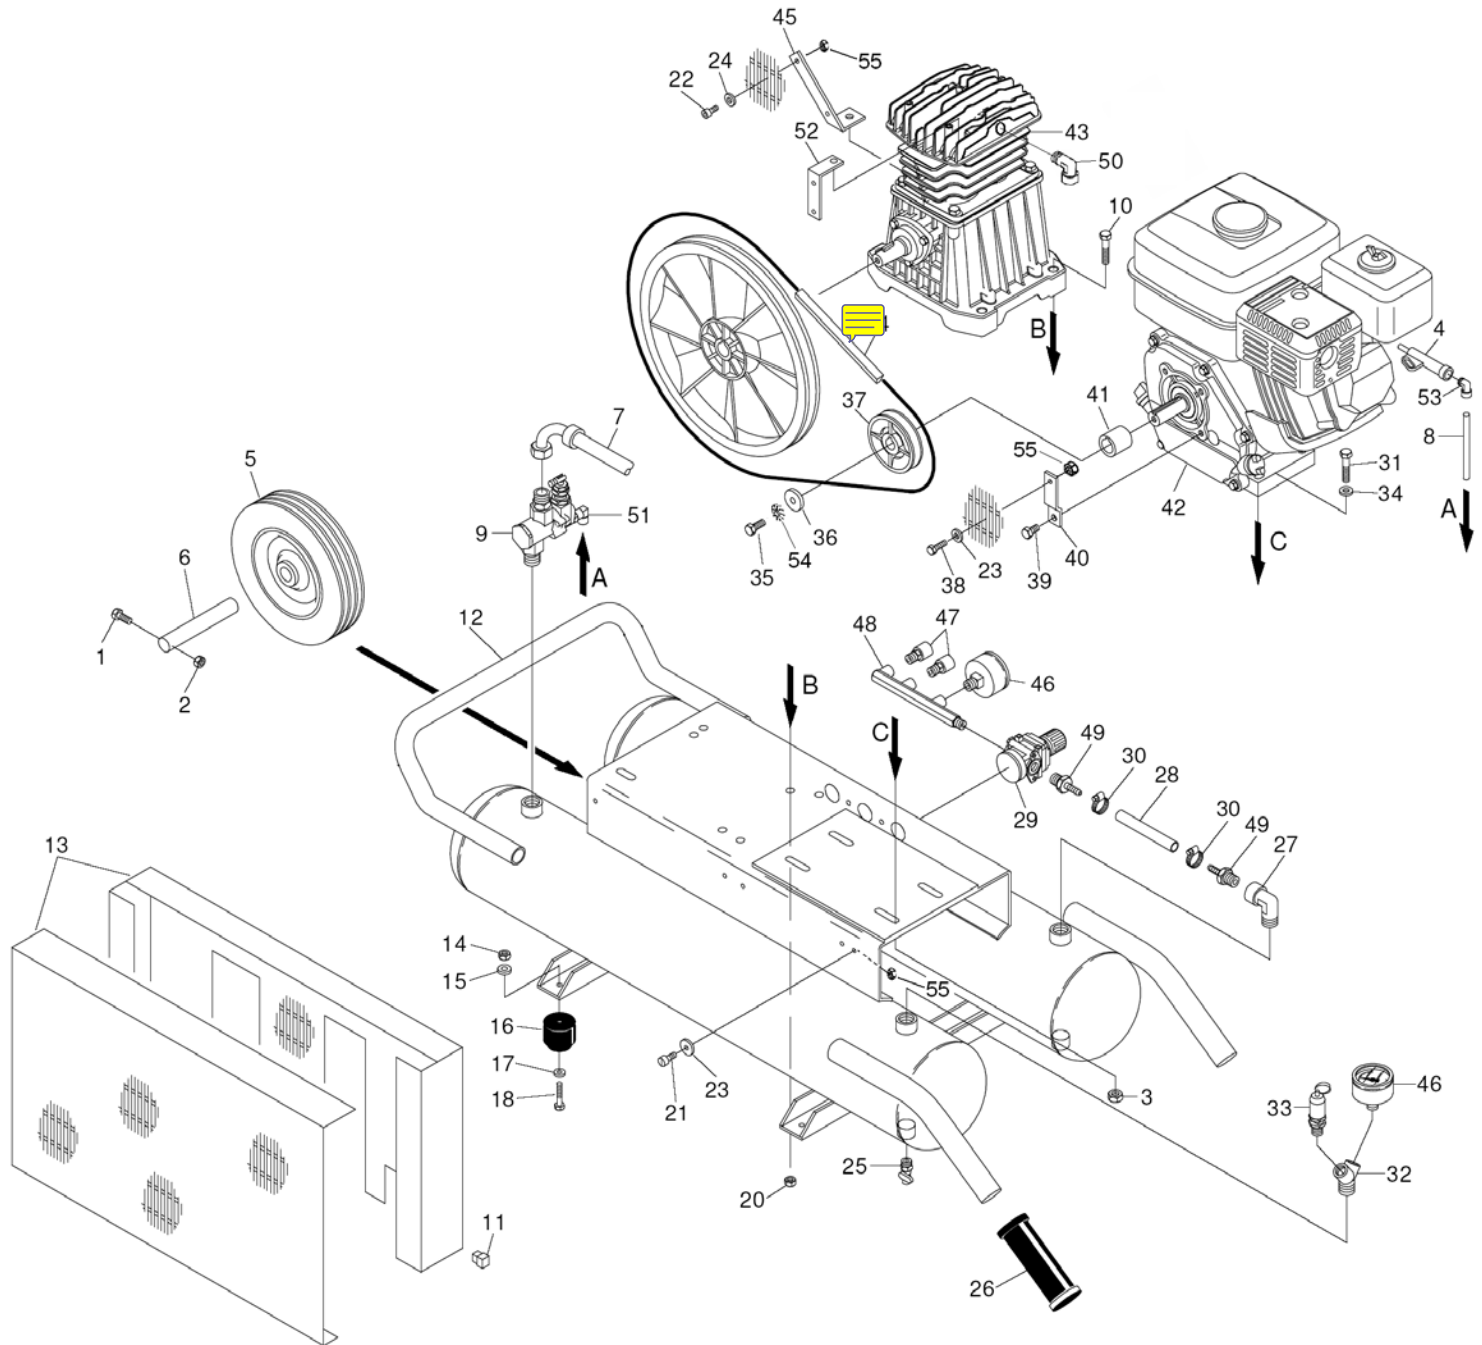

GAS COMPRESSOR PARTS LIST

■ GAS AIR COMPRESSOR
Model EC 2510E

2007 • 03 • 29
(E2)

Parts List

EC2510E

Item #	Code #	DESCRIPTION NO	USED	Remarks
1	881551	SCREW, (5pcs.)	2	4084130000
2	881401	NUT, (10pcs.)	2	4084410000
3	885557	NUT	4	7020240000
4	885422	PNEUMATIC ACCELERATOR	1	9100710060
5	160616	WHEEL	1	9700000381
6	885424	WHEEL PIN	1	9100710050
7	885425	INFEED TUBE	1	9100710030
8	881675	TUBE	1	4089000019
9	885426	AUTO UNLOADING VALVE	1	9100930120
10	160608	SCREW, (3pcs.)	4	4084110000
11	885427	CLAMP	6	7092010000
12	885428	TANK	1	9700000258
13	885429	BELT GUARD	1	7240260000
14	881401	NUT, (10pcs.)	4	4084410000
15	881419	WASHER, (10pcs.)	4	4084470000
16	881684	RUBBER, (4pcs.)	4	9700000256
17	881573	WASHER, (10pcs.)	4	4084500000
18	881454	SCREW, (5pcs.)	4	4084140000
20	160611	NUT, (5pcs.)	4	4084400000
21	881479	SCREW, (5pcs.)	8	4084270000
22	881479	SCREW, (5pcs.)	1	4084270000
23	881573	WASHER, (10pcs.)	8	4084500000
24	881573	WASHER, (10pcs.)	1	4084500000
25	882610	DISCHARGE TAP	1	7130440000
26	881582	RUBBER HANDLE	1	9100930130
27	881677	JOINT	1	7080010000
28	885431	HOSE	1	6011301008
29	885432	PRESSURE REDUCER	1	9100930140
30	885433	HOSE CLAMP	2	9100710090
31	885434	SCREW, (5pcs.)	4	4084150000
32	885435	JOINT	1	7082140000
33	881652	SAFETY VALVE	1	7192840000
34	160612	WASHER, (10pcs.)	8	4084490000
35	885436	SCREW, (3pcs.)	1	4084190000
36	885437	WASHER	1	7152550000
37	885438	PULLEY	1	9100930150
38	881479	SCREW, (5pcs.)	1	4084270000
39	884424	SCREW, (5pcs.)	1	4084080000
40	885440	PLATE	1	9100710020
41	885441	SPACER	1	9100710070
42	885442	GASOLINE ENGINE	1	7385390000
43	885443	PUMPING UNIT (WITH FLYWHEEL)	1	9700000253
44	885444	BELT, 13X1194MM,1/2X47"	1	7371050000
45	885445	PLATE	1	7457960000
46	885446	PRESSURE GAUGE	2	7110300000
47	885447	JOINT	2	9100640020
48	885448	MANIFOLD	1	9100710080
49	885449	HOSE TAIL FITTING	2	6003703808
50	885450	JOINT	1	7080160000
51	885805	JOINT	1	7080140000

Pump Section