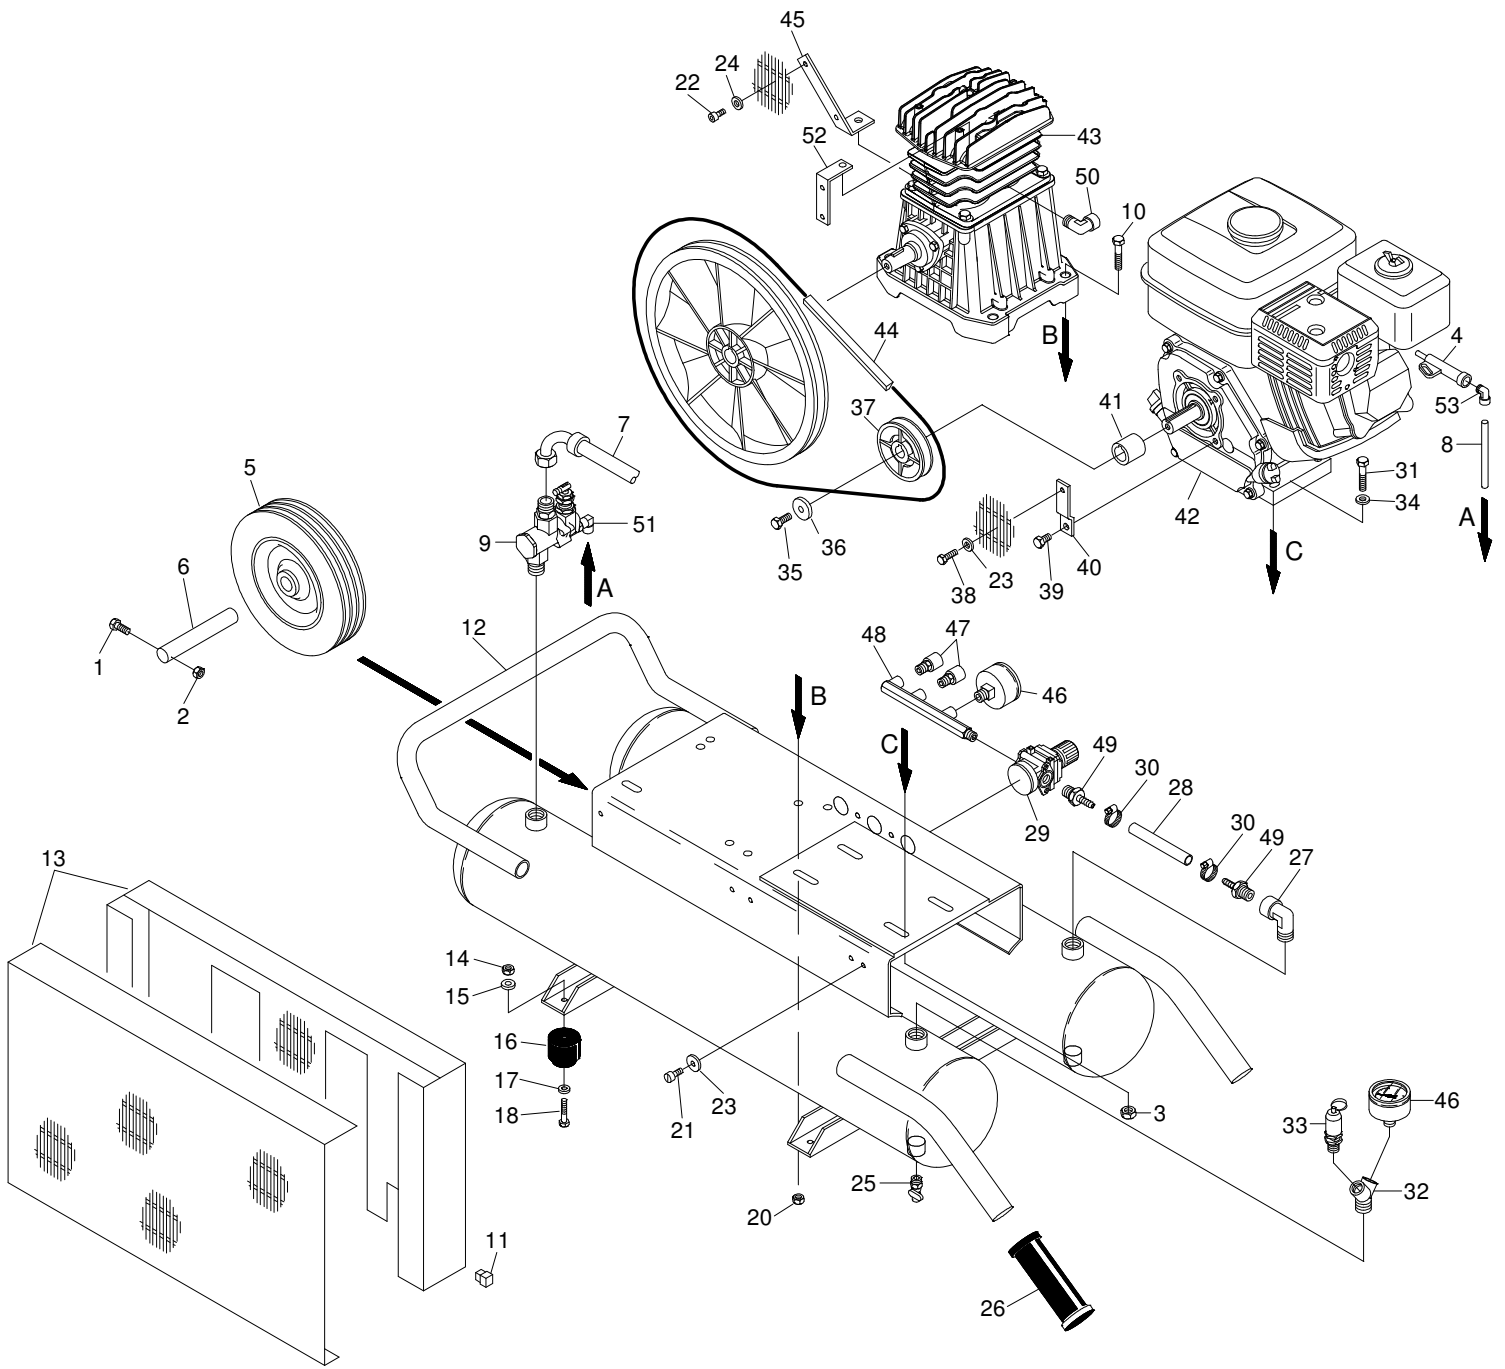

EC 2510 E

ITEM NO.	CODE NO.	PART NAME	Q.TY	REFERENCE NO.
1	881551	SCREW	2	7011220000
2	881401	NUT	2	7021010000
3	885557	NUT	4	7020240000
4	885422	PNEUMATIC ACCELERATOR	1	9100710060
5	885423	WHEEL	1	7260400000
6	885424	WHEEL PIN	1	9100710050
7	885425	INFEED TUBE	1	9100710030
8	881496	TUBE	1	7230010000
9	885426	AUTO UNLOADING VALVE	1	9100930120
10		SCREW	4	7011120000
11	885427	CLAMP	6	7092010000
12	885428	TANK	1	9700000258
13	885429	BELT GUARD	1	7240260000
14	881401	NUT	4	7021010000
15	881419	WASHER	4	7030020000
16	881684	RUBBER KIT	1	9700000256
17	881573	WASHER	4	7030190000
18	881454	SCREW	4	7011290000
20		NUT	4	7020250000
21	881479	SCREW	8	7012090000
22	881479	SCREW	1	7012090000
23	881573	WASHER	8	7030190000
24	881573	WASHER	1	7030190000
25	881498	DISCHARGE TAP	1	7130440000
26	881582	RUBBER HANDLE	1	9100930130
27	881677	JOINT	1	7080010000
28	885431	HOSE	1	6011301008
29	885432	PRESSURE REDUCER	1	9100930140
30	885433	HOSE CLAMP	2	9100710090
31	885434	SCREW	4	7011310000
32	885435	JOINT	1	6002450014
33	881652	SAFETY VALVE	1	7192840000
34		WASHER	8	7030120000
35	885436	SCREW	1	7011970000
36	885437	WASHER	1	7152550000
37	885438	PULLEY	1	9100930150
38	881479	SCREW	1	7012090000
39	884424	SCREW	1	7011080000
40	885440	PLATE	1	9100710020
41	885441	SPACER	1	9100710070
42	885442	GASOLINE ENGINE	1	7385390000
43	885443	PUMPING UNIT (WITH FLYWHEEL)	1	9700000253
44	885444	BELT	1	7371050000
45	885445	PLATE	1	7457960000
46	885446	PRESSURE GAUGE	2	7110300000
47	885447	JOINT	2	9100640020
48	885448	MANIFOLD	1	9100710080
49	885449	HOSE TAIL FITTING	2	6003703808
50	885450	JOINT	1	7080160000
51	885805	JOINT	1	7080140000
52	885451	SPACER	1	7458940000
53	160598	JOINT	1	7084240000

Parts are subject to change without any obligation on the part of HITACHI due to improvements.