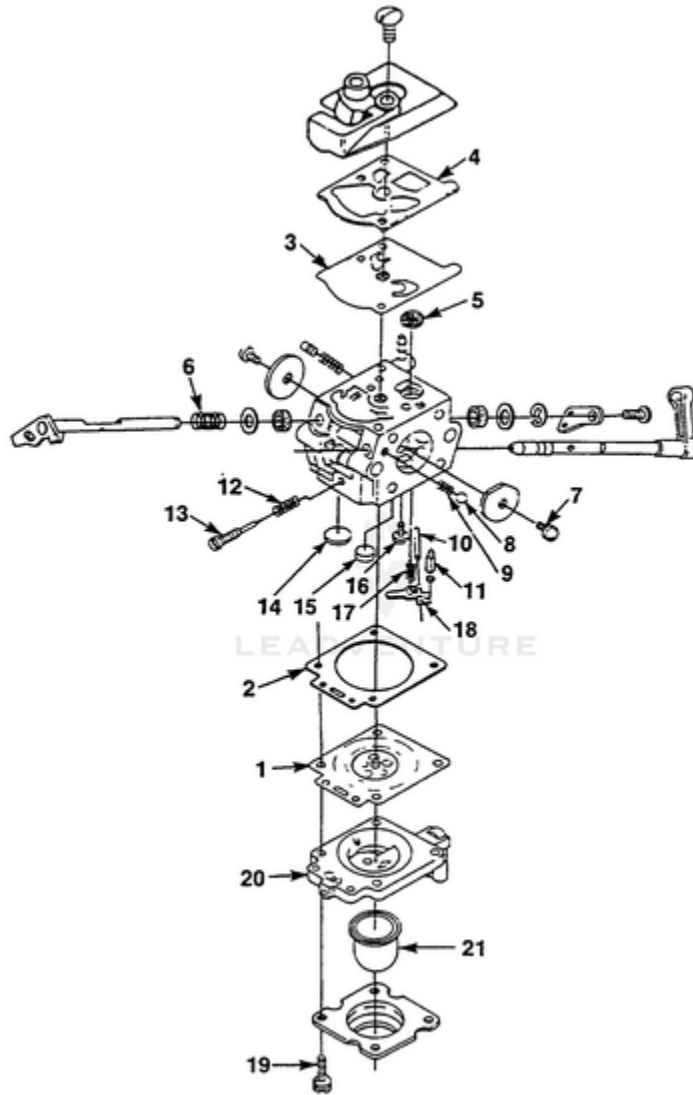

E200 Edger UT-22088-A - Carburetor

Rendered by LeadVenture, Inc.

Ref #	Part #	Description	Qty	Context	Note
	A04657	WALBRO			
1	A04656	Repair Kit			
1	A00285A	Gasket/Diaphragm Kit			
2	A04656	Repair Kit			
2	A00285A	Gasket/Diaphragm Kit			
3	A04656	Repair Kit			
3	A00285A	Gasket/Diaphragm Kit			
4	A04656	Repair Kit			
4	A00285A	Gasket/Diaphragm Kit			
5	A04656	Repair Kit			
6	A04656	Repair Kit			
7	A04656	Repair Kit			
8	A04656	Repair Kit			
9	A04656	Repair Kit			
10	A04656	Repair Kit			
11	A04656	Repair Kit			
12	A04656	Repair Kit			
13	A04656	Repair Kit			
14	A04656	Repair Kit			
15	A04656	Repair Kit			
16	A04656	Repair Kit			
17	A04656	Repair Kit			
18	A04656	Repair Kit			
19	A04656	Repair Kit			
20	A01199A	Primer Base			
21	01201	Primer Bulb