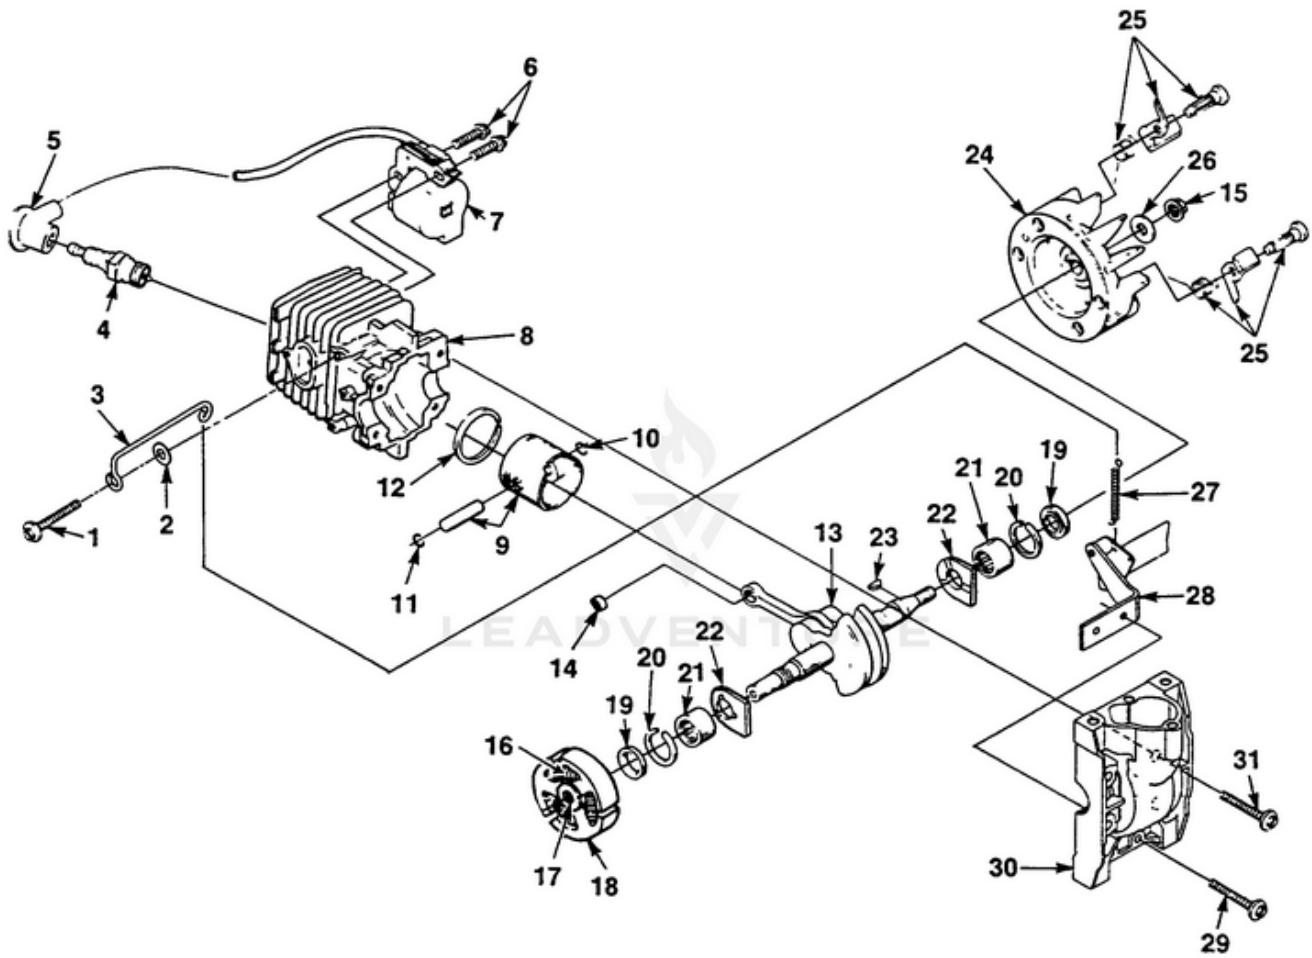

E200 Edger UT-22088-A - Engine Internals

Rendered by LeadVenture, Inc.

Ref #	Part #	Description	Qty	Context Note
1	82459	SCREW-Hex Washer Hd. (10-24 x 1/2")	1	
2	04462	WASHER-Flat	1	
3	03856	BRACKET-Spring	1	
4	79252	SPARK PLUG (RDJ-7Y)	1	
5	A33055	TERMINAL HIGH TENS(P TBO	1	
6	82540	SCREW-Thd. Form (8-32 x 1)	2	
7	94711CS	MODULE-Ignition	1	
8	024854	CYLINDER	1	
9	A98967A	PISTON & PIN ASSEMBLY	1	Includes Item Nos. 10-12.
10	65261	RING-Retaining	1	
11	98096	RING-Retaining	1	
12	93165	RING-Piston	1	
13	A01574	CRANKSHAFT	1	
14	02035	BEARING-Needle	1	
15	81229	NUT-Lock	1	
16	03891	SPRING-Clutch	3	
17	79221	SPIDER-Clutch	1	
18	792221	SHOE-Clutch	3	
19	94638	SEAL-Shaft	2	
20	69407	SPACER-Seal	2	
21	12530	BEARING-Needle	2	
22	02464	WASHER-Thrust	2	
23	69250	KEY-Woodruff	1	
24	A04347	ROTOR & PAWL ASSEMBLY	1	Includes Item #25.
25	A70285E	STARTER PAWL KIT	1	
26	84065	WASHER-Flat	1	
27	03854	SPRING-Governor	1	
28	A04348	AIR VANE & BRACKET ASSY.	1	
29	82474	SCREW-Thd. Rolling	2	
30	037261	CRANKCASE	1	
31	82567	SCREW-Truss Hd. (10-24)	4	