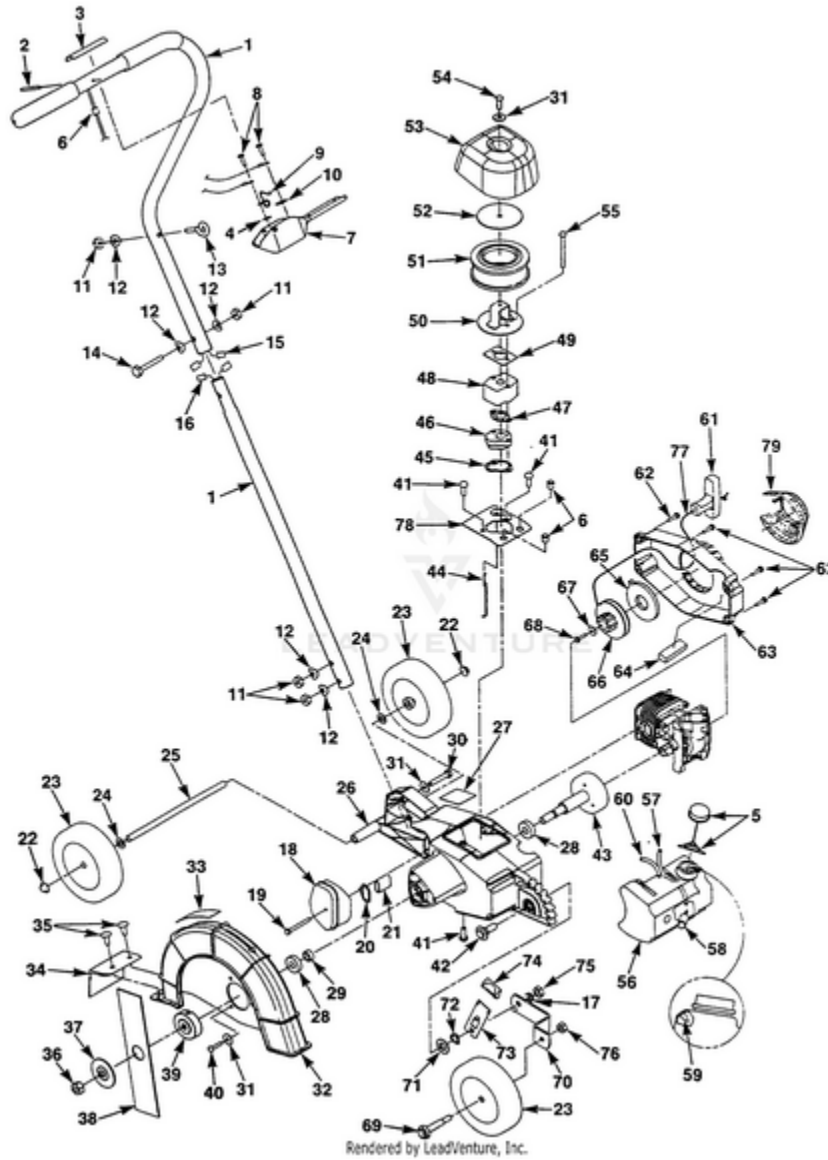

E200 Edger UT-22088-A - Handle, Starter And Cutter

Ref #	Part #	Description	Qty	Context Note
1	A04356	HANDLE ASSEMBLY	1	Includes Item Nos. 2 & 3.
2	04196	PIN-Roll	1	
3	04350	DECAL-Operation	1	
4	04462	WASHER-Flat	1	
5	A97230A	CAP & RETAINER	1	
6	03872	BUSHING-Flange	3	
7	03862	BAIL-O.P.C.	1	
8	82546	SCREW-Thread Form (8-16 x 5/8")	2	
9	03861	SWITCH-O.P.C.	1	
10	98791	BRACKET-Retaining	1	
11	04306	NUT-Hex C/Lock (1/4-20)	4	
12	03600	WASHER-Curved	5	
13	04299	EYEBOLT	1	
14	80388	SCREW-Cap Hex Hd.(1/4-20 x 1 1/4")	1	
15	A03859A	HARNESS-Wire	1	
16	A03975A	HARNESS-Wire	1	
17	83018	WASHER-Lock	1	
18	A02459	MUFFLER	1	
19	93460	SCREW-Sems Hex Hd.	1	
20	93801	GASKET-Muffler	1	
21	02458	SCREEN-Muffler	1	
22	03960	NUT-Push 3/8"	2	
23	03840	TIRE-(5")	3	
24	84010	WASHER-Flat	2	
25	03841	AXLE-Rear	1	
26	A04352	ENGINE-HOUSING ASSY	1	Includes Item Nos. 27-29.
27	04339	DECAL-Warning	1	
28	98798	BEARING-Ball	2	
29	01012	SPACER	1	
30	80295	SCREW-Cap Hex Hd.(1/4-20 x 2")	2	
31	84006	WASHER-Flat (1/4)	6	
32	A04351	BLADE GUARD ASSEMBLY	1	Includes Item Nos. 33 & 34.
33	03871	DECAL-Warning	1	
34	03857	FLAT-Drag	1	
35	03873	RATCHET FASTENER	2	
36	03874	NUT-Hex (L.H.) (7/16-20)	1	
37	98836	WASHER-Cupped	1	
38	D04359	BLADE-(2" x 9")	1	
39	038681	WASHER-FLANGED	1	
40	82537	SCREW-Thread Form.(10-24 x 7/8)	3	
41	82538	SCREW-Thd. Form (10-24 x 3/4)	4