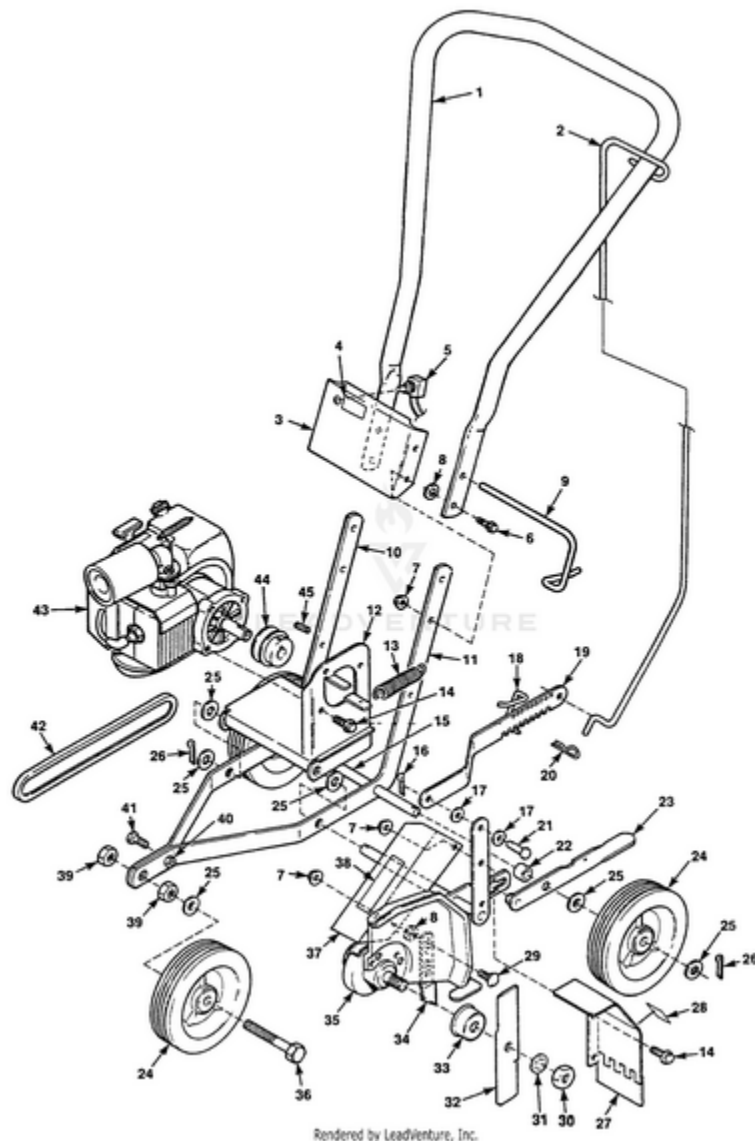

E1502 Edger UT-22085 - Edger

Rendered by Leadventure, Inc.

Ref #	Part #	Description	Qty	Context Note
1	012391	HANDLE- Edger	1	
2	01244	CONTROL- Depth	1	
3	A0126017	COVER- Handle	1	Includes Item #4
4	98180	DECAL- Stop	1	
5	0126007	SWITCH- Off	1	
6	88078	BOLT- (1/4-20 x 1")	2	
7	JA445768	NUT- Flange (1/4-20)	6	
8	84004	WASHER- Flat (1/4")	3	
9	0126001	HANDLE- Quick Release	1	
10	0126013	FRAME- R.H. Side	1	
11	0126012	FRAME- L.H. Side	1	
12	0126015	BRACKET- Engine mounting	1	
13	0126016	SPRING- Belt	1	
14	82335	BOLT- Sems hd. (1/4-20 x 5/8")	6	
15	0126014	AXLE- Rear	1	
16	JA460024	PIN- Cotter	1	
17	840011	WASHER- Flat (5/16")	2	
18	0126004	RETAINER- Ratchet	1	
19	0126003	CONTROL- Ratchet Depth	1	
20	JA460312	PIN- Hair	1	
21	0126005	PIN- Clevis	1	
22	0125908	SPACER- Axle	1	
23	0126002	PEDAL- Depth Control	1	
24	01251	WHEEL	3	
25	84091	WASHER	7	
26	JA460014	PIN- Cotter	3	
27	A0125919	FLAP- Debris	1	Includes Item #28
28	01255	DECAL- Safety	1	
29	JA441664	BOLT- Corr. (1/4-20 x 5/8")	2	
30	JA443828	NUT- Jam (5/8-18)	1	
31	83095	WASHER- Int. tooth (5/8")	1	

<b>Ref #</b>	<b>Part #</b>	<b>Description</b>	<b>Qty</b>	<b>Context Note</b>
32	01246	BLADE- Edger	1	
33	0126006	WASHER- Dust Shield	1	
34	0126008	FINGER- Guide	1	
35	0126009	HEAD- Cutter	1	
36	JA400418	BOLT- (1/2-13 x 3")	1	
37	A0126010	GUARD- Pulley	1	Includes Item #38
38	01249	DECAL- Warning	1	
39	JA 444758	NUT- Lock (1/2-13)	1	
40	JA444718	NLA(NO LONGER AVAILABLE)	2	
41	80083	BOLT- (5/16-18 x 3/4")	1	
42	01248	BELT- Drive	1	
43		ENGINE	1	For engine replacement parts, locate the engine brand name, model number and type number and consult the appropriate dealer in your area.
44	0126011	PULLEY- Engine	1	
45	76412	KEY- Square	1	