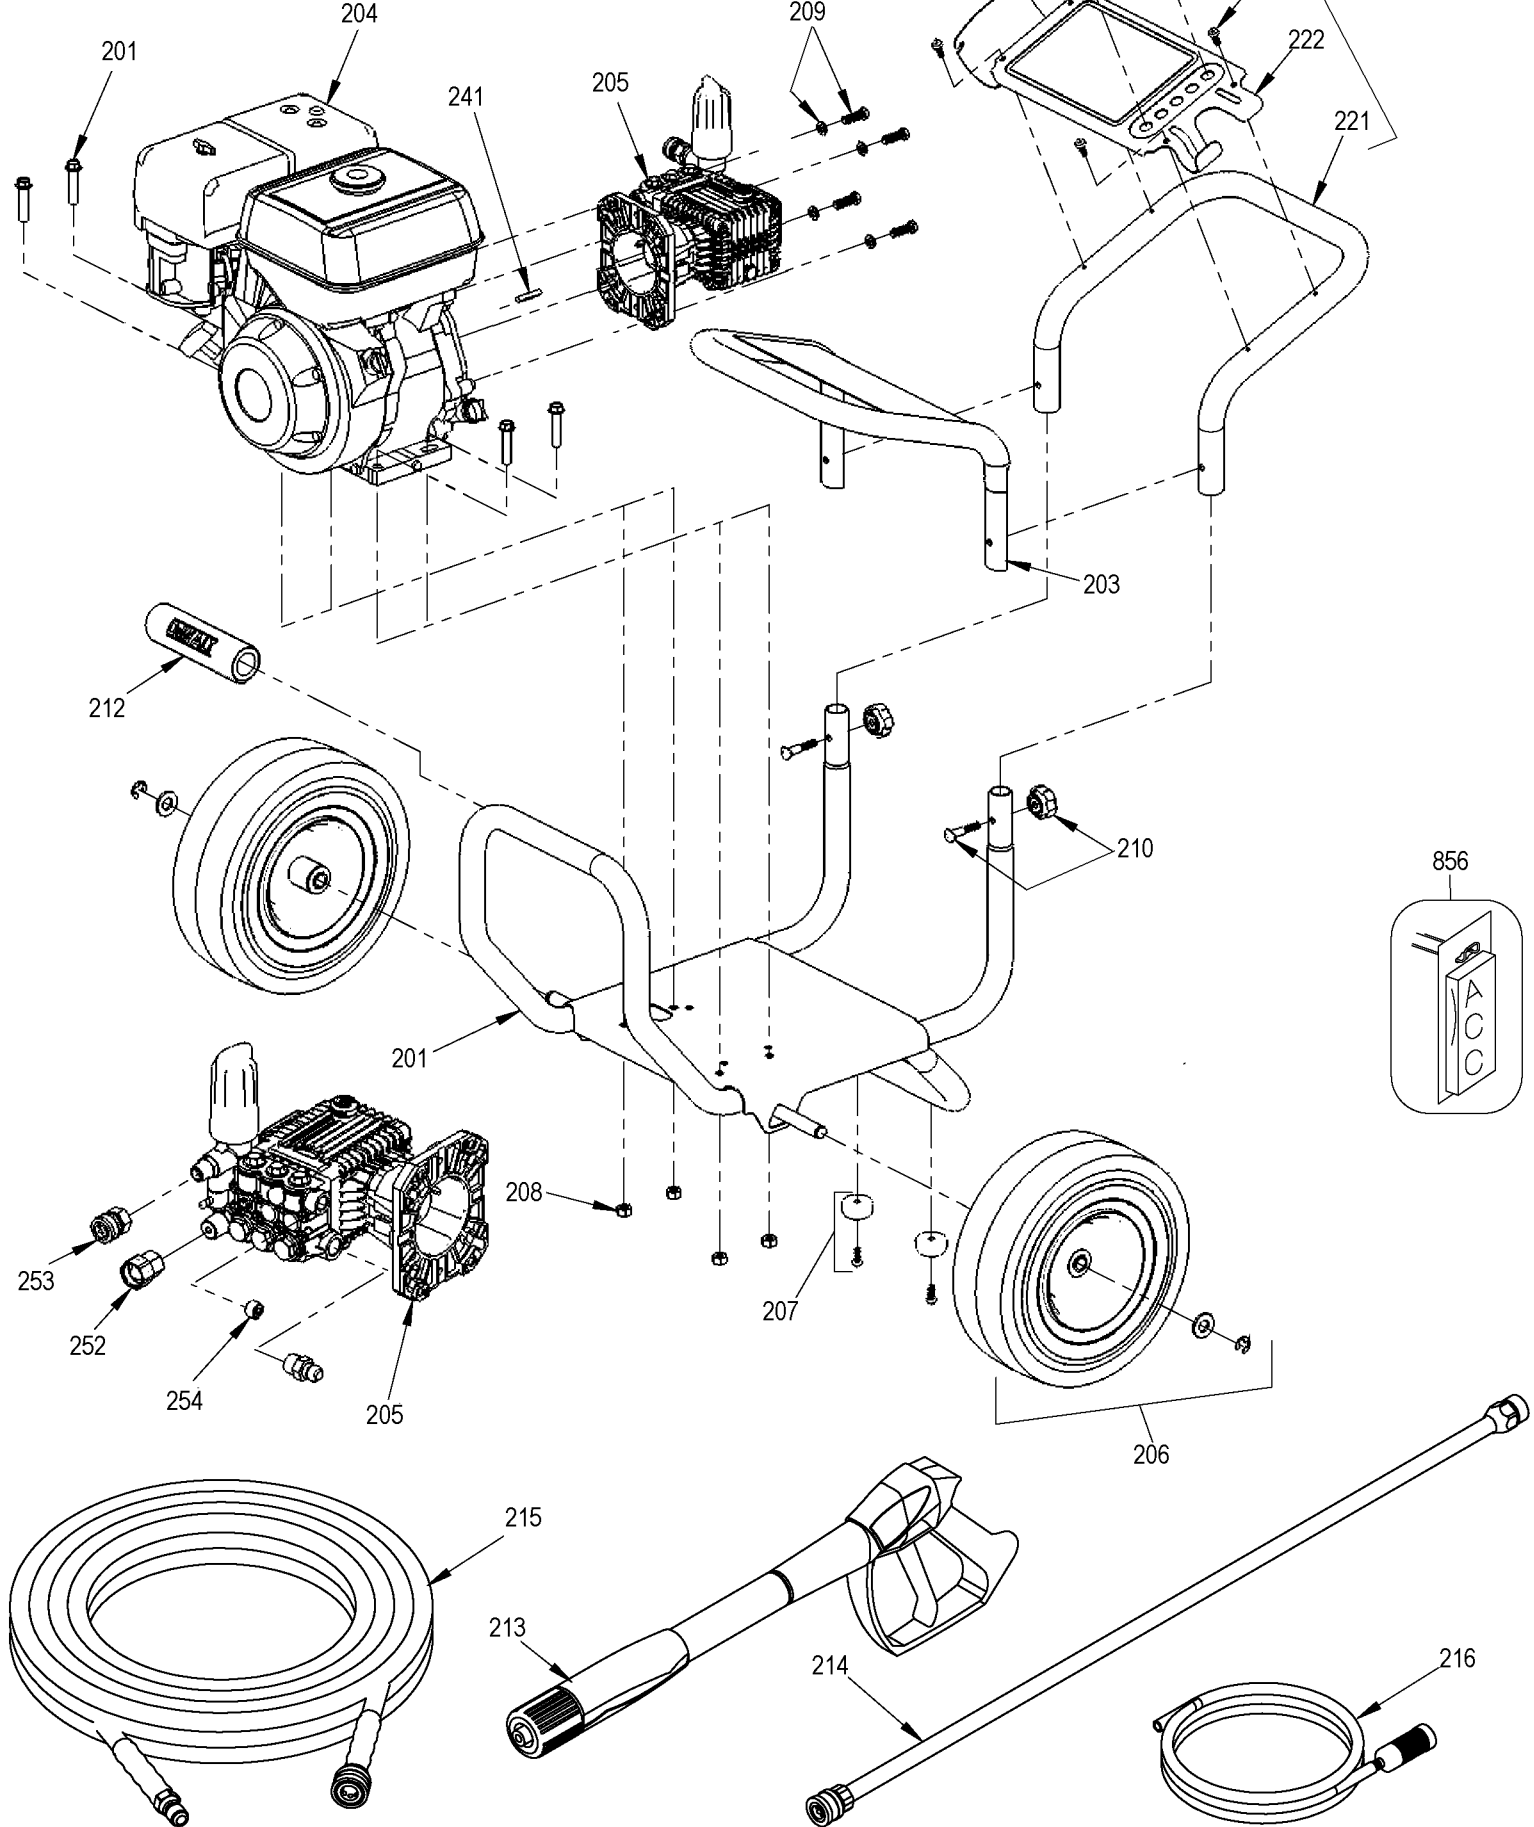

PUMP DIAGRAM

9.6GA15C, 8.3GA15C

Parts List for DXPW3835 Type 0

Item Number	Part Number	Description	Qty Required
201	5140112-78	FRAME	1
202	5140113-32	REAR HANDLE	1
203	5140112-82	HANDLE	1
204	5140109-36	ENGINE	1
205	5140113-33	PUMP ASSY.	1
205	5140109-37	PUMP ASSEMBLY	1
206	5140112-85	WHEEL ASSEMBLY	2
207	5140095-03	FOOT	2
208	5140095-00	HARDWARE KIT	1
209	5140095-01	HARDWARE KIT	1
210	5140112-52	HARDWARE KIT	1
211	5140096-92	NOZZLE SET	1
212	5140109-33	HANDLE GRIP	1
213	5140095-05	GUN	1
214	5140095-06	LANCE	1
215	5140112-86	HOSE	1
216	5140094-96	HOSE CHEMICAL	1
221	5140112-80	REAR HANDLE	1
222	5140112-81	DASHBOARD	1
223	5140109-34	SCREW	4
224	5140094-99	NOZZLE HOLDER RUBBER	1
241	5140112-84	WOODRUFF KEY	1
252	5140094-93	HOSE ADAPTER	1
253	5140094-94	COUPLER	1
254	5140094-95	VALVE THERMAL RELIEF	1
301	5140109-38	BLACK KNOB	1
304	5140109-39	SCREW	1

Parts List for DXPW3835 Type 0

Item Number	Part Number	Description	Qty Required
305	5140109-40	NUT	1
327	5140095-44	O-RING	2
329	5140095-45	NOZZLE	1
330	5140095-40	O-RING	1
331	5140095-41	NIPPLE	1
332	5140109-41	SCREW	8
333	5140095-43	O-RING	4
334	5140095-42	FITTING	1
335	5140109-42	VALVE PLUG	3
341	5140095-46	O-RING	1
342	5140095-47	SPRING	1
343	5140095-48	BALL	1
344	5140095-49	O-RING	1
345	5140095-50	INJECTOR	1
347	5140095-51	BOLT	1
348	5140109-43	MANIFOLD	1
349	5140109-44	VALVE PLUG	3
350	5140109-45	O-RING	3
368	5140095-35	ROLLER BEARING	1
369	5140095-38	WASHER	4
370	5140095-39	SCREW	4
371	5140095-37	OIL SEAL	1
372	5140095-36	FLANGE	1
373	5140109-46	SCREW	3
374	5140109-47	WASHER	3
375	5140109-48	PLUNGER	3
376	5140109-49	WASHER	3