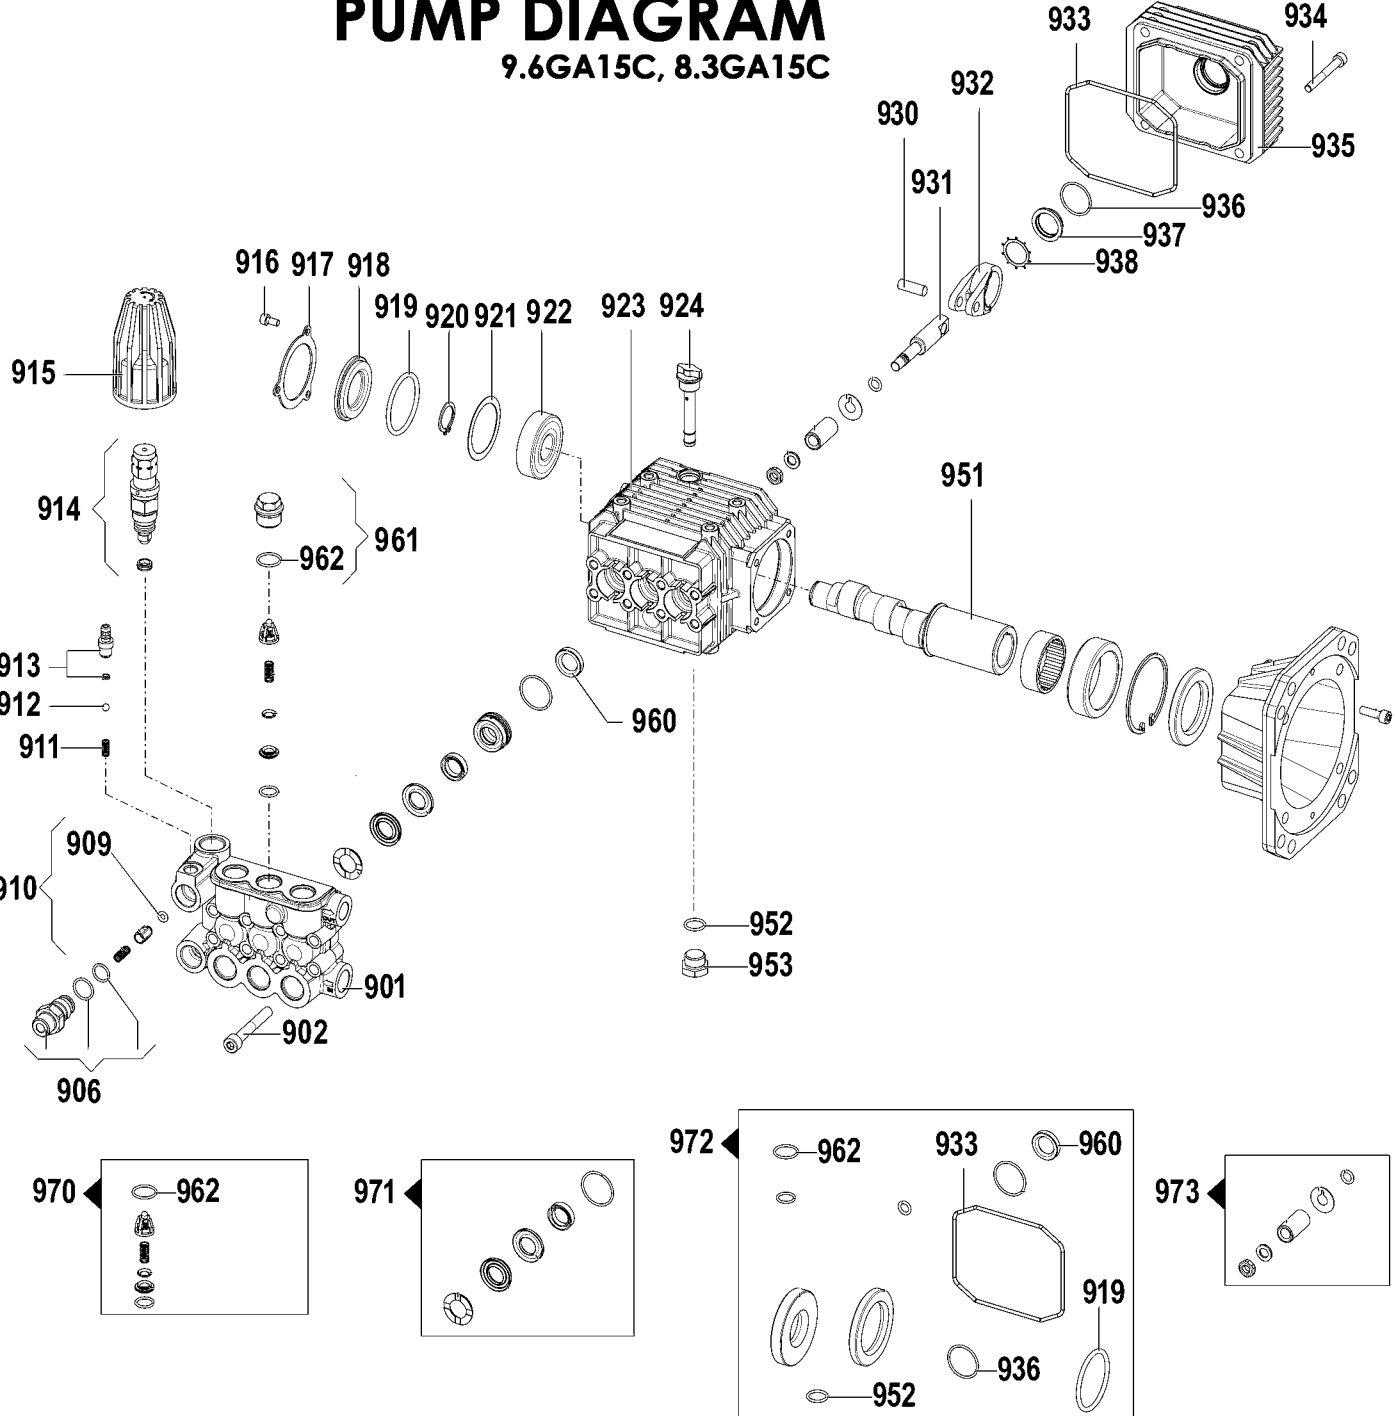

PUMP DIAGRAM

9.6GA15C, 8.3GA15C

Parts List for DXPW3835 Type 0

Item Number	Part Number	Description	Qty Required
201	5140112-78	FRAME	1
202	5140113-32	REAR HANDLE	1
203	5140112-82	HANDLE	1
204	5140109-36	ENGINE	1
205	5140113-33	PUMP ASSY.	1
205	5140109-37	PUMP ASSEMBLY	1
206	5140112-85	WHEEL ASSEMBLY	2
207	5140095-03	FOOT	2
208	5140095-00	HARDWARE KIT	1
209	5140095-01	HARDWARE KIT	1
210	5140112-52	HARDWARE KIT	1
211	5140096-92	NOZZLE SET	1
212	5140109-33	HANDLE GRIP	1
213	5140095-05	GUN	1
214	5140095-06	LANCE	1
215	5140112-86	HOSE	1
216	5140094-96	HOSE CHEMICAL	1
221	5140112-80	REAR HANDLE	1
222	5140112-81	DASHBOARD	1
223	5140109-34	SCREW	4
224	5140094-99	NOZZLE HOLDER RUBBER	1
241	5140112-84	WOODRUFF KEY	1
252	5140094-93	HOSE ADAPTER	1
253	5140094-94	COUPLER	1
254	5140094-95	VALVE THERMAL RELIEF	1
301	5140109-38	BLACK KNOB	1
304	5140109-39	SCREW	1

Parts List for DXPW3835 Type 0

Item Number	Part Number	Description	Qty Required
305	5140109-40	NUT	1
327	5140095-44	O-RING	2
329	5140095-45	NOZZLE	1
330	5140095-40	O-RING	1
331	5140095-41	NIPPLE	1
332	5140109-41	SCREW	8
333	5140095-43	O-RING	4
334	5140095-42	FITTING	1
335	5140109-42	VALVE PLUG	3
341	5140095-46	O-RING	1
342	5140095-47	SPRING	1
343	5140095-48	BALL	1
344	5140095-49	O-RING	1
345	5140095-50	INJECTOR	1
347	5140095-51	BOLT	1
348	5140109-43	MANIFOLD	1
349	5140109-44	VALVE PLUG	3
350	5140109-45	O-RING	3
368	5140095-35	ROLLER BEARING	1
369	5140095-38	WASHER	4
370	5140095-39	SCREW	4
371	5140095-37	OIL SEAL	1
372	5140095-36	FLANGE	1
373	5140109-46	SCREW	3
374	5140109-47	WASHER	3
375	5140109-48	PLUNGER	3
376	5140109-49	WASHER	3