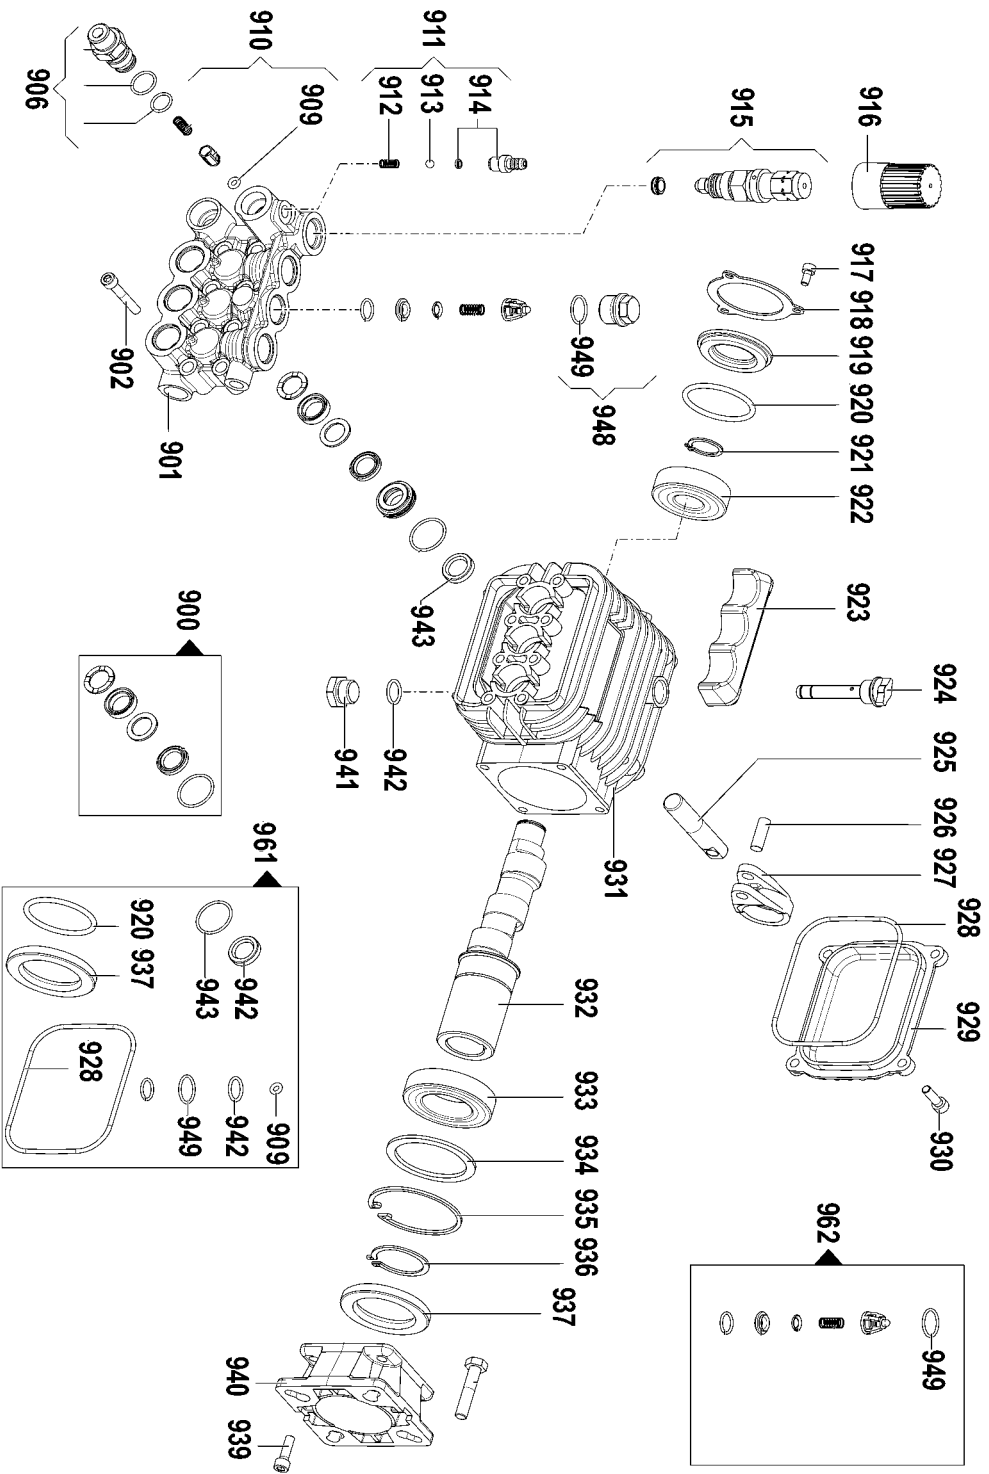

BWD-K2329GVRFNA (PART NO. 7104821)

3DNX PLUNGER PUMP MODEL 3DNX25GSI, 36XT127

Parts List for DXPW3025 Type 0

Item Number	Part Number	Description	Qty Required
1	5140112-65	FRAME	1
2	5140112-66	HANDLE, REAR	1
3	5140114-52	ENGINE	1
4	5140142-66	PUMP ASSEMBLY	1
4	5140142-66	PUMP ASSEMBLY	1
4	5140142-66	PUMP ASSEMBLY	1
4	5140142-66	PUMP ASSEMBLY	1
5	5140112-51	WHEEL ASSY.	2
6	5140095-03	FOOT	2
7	5140095-89	HARDWARE KIT	1
8	5140095-90	HARDWARE KIT	1
9	5140112-52	HARDWARE KIT	2
10	5140109-33	HANDLE GRIP	1
11	5140112-67	NOZZLE SET	1
12	5140112-68	GUN	1
13	5140095-94	LANCE	1
14	5140112-69	HOSE	1
15	5140094-96	HOSE CHEMICAL	1
20	5140094-99	NOZZLE HOLDER RUBBER	1
21	5140112-47	DASHBOARD	1
22	5140112-49	INLET FITTING	1
23	5140112-50	OUTLET FITTING	1
24	5140095-85	VALVE THERMAL RELIEF	1
25	5140095-86	ADAPTER PLATE	1
26	5140097-48	PLUG	1
100	5140097-68	RETAINER	3
105	5140096-96	SCREW	3

Parts List for DXPW3025 Type 0

Item Number	Part Number	Description	Qty Required
108	5140112-53	BEARING COVER	1
110	5140096-97	O-RING	1
111	5140096-98	SEAL	1
115	5140112-54	BALL BEARING	1
120	5140096-99	CONNECTING ROD	3
124	5140112-55	OIL PLUG	1
125	5140112-57	CRANKSHAFT	1
125	5140112-56	CRANKSHAFT	1
127	5140112-58	BALL BEARING	1
130	5140097-72	CASE SEAL	3
132	5140097-61	OIL FILL CAP	1
133	5140097-60	O-RING	2
135	5140097-77	CHEMICAL INJ ASSY CA	1
137	5140097-62	GAUGE	1
138	5140097-63	GASKET	1
148	5140097-64	DRAIN PLUG	1
153	5140112-59	CRANK CASE	1
164	5140097-65	PIN	3
165	5140097-66	PLUNGER	3
170	5140097-67	OIL SEAL	3
174	5140097-73	PLUG	3
185	5140112-60	MANIFOLD HEAD	1
188	5140097-74	SCREW	8
190	5140097-69	PLUNGER	3
197	5140112-49	INLET FITTING	1
199	5140097-71	RETAINER	3
201	5140117-54	WATER INLET SCREEN	1