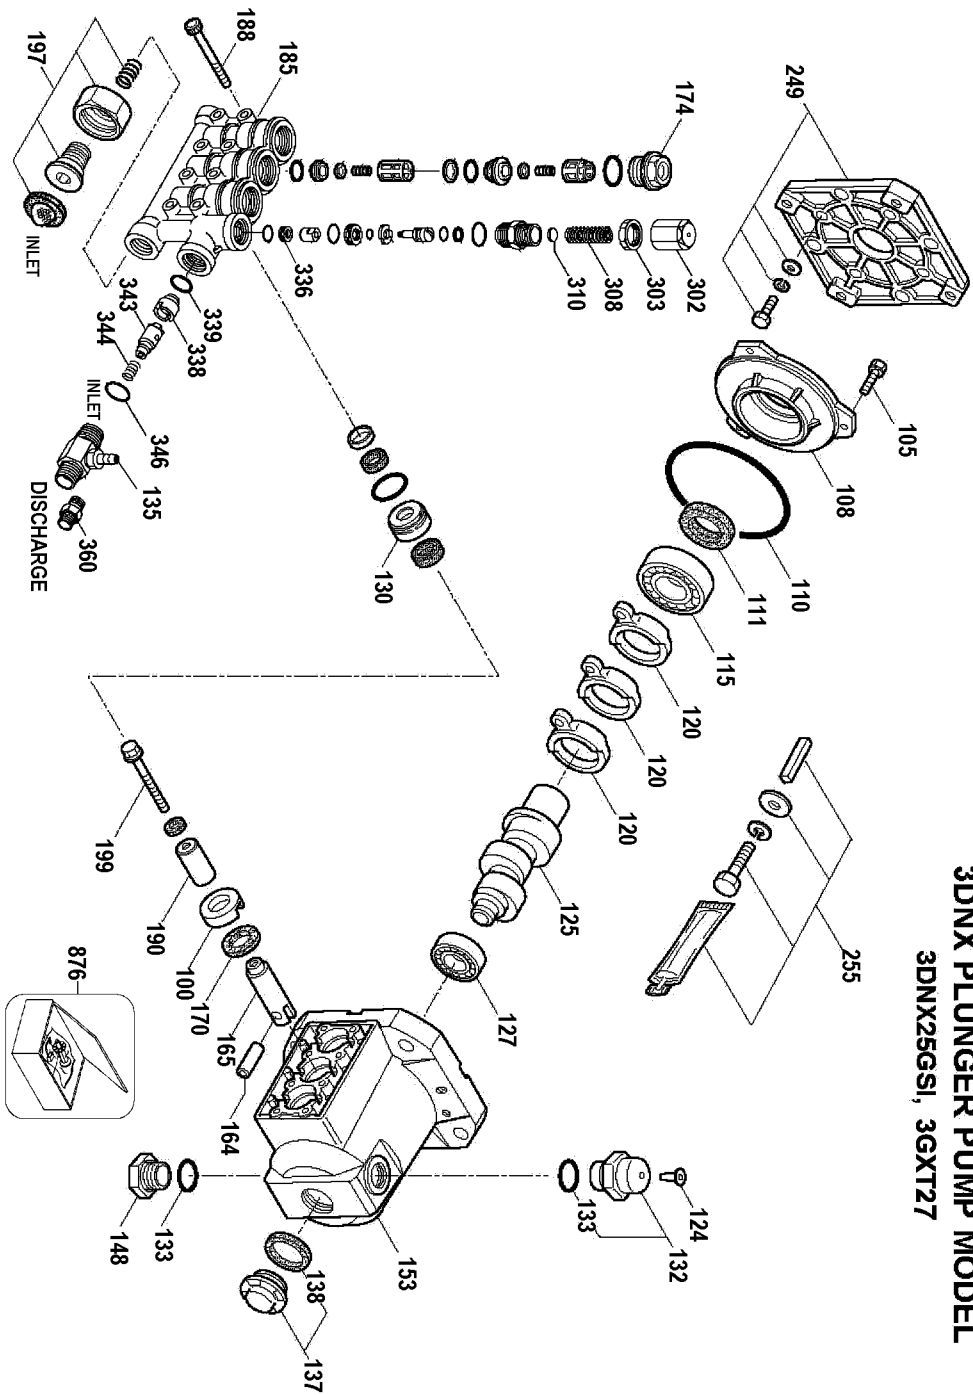

BWD-K2329GVRFNA (PART NO. 7104821)

3DNX PLUNGER PUMP MODEL 3DNX25GSI, 36XT127

Parts List for DXPW3025 Type 0

Item Number	Part Number	Description	Qty Required
1	5140112-65	FRAME	1
2	5140112-66	HANDLE, REAR	1
3	5140114-52	ENGINE	1
4	5140142-66	PUMP ASSEMBLY	1
4	5140142-66	PUMP ASSEMBLY	1
4	5140142-66	PUMP ASSEMBLY	1
4	5140142-66	PUMP ASSEMBLY	1
5	5140112-51	WHEEL ASSY.	2
6	5140095-03	FOOT	2
7	5140095-89	HARDWARE KIT	1
8	5140095-90	HARDWARE KIT	1
9	5140112-52	HARDWARE KIT	2
10	5140109-33	HANDLE GRIP	1
11	5140112-67	NOZZLE SET	1
12	5140112-68	GUN	1
13	5140095-94	LANCE	1
14	5140112-69	HOSE	1
15	5140094-96	HOSE CHEMICAL	1
20	5140094-99	NOZZLE HOLDER RUBBER	1
21	5140112-47	DASHBOARD	1
22	5140112-49	INLET FITTING	1
23	5140112-50	OUTLET FITTING	1
24	5140095-85	VALVE THERMAL RELIEF	1
25	5140095-86	ADAPTER PLATE	1
26	5140097-48	PLUG	1
100	5140097-68	RETAINER	3
105	5140096-96	SCREW	3

Parts List for DXPW3025 Type 0

Item Number	Part Number	Description	Qty Required
108	5140112-53	BEARING COVER	1
110	5140096-97	O-RING	1
111	5140096-98	SEAL	1
115	5140112-54	BALL BEARING	1
120	5140096-99	CONNECTING ROD	3
124	5140112-55	OIL PLUG	1
125	5140112-57	CRANKSHAFT	1
125	5140112-56	CRANKSHAFT	1
127	5140112-58	BALL BEARING	1
130	5140097-72	CASE SEAL	3
132	5140097-61	OIL FILL CAP	1
133	5140097-60	O-RING	2
135	5140097-77	CHEMICAL INJ ASSY CA	1
137	5140097-62	GAUGE	1
138	5140097-63	GASKET	1
148	5140097-64	DRAIN PLUG	1
153	5140112-59	CRANK CASE	1
164	5140097-65	PIN	3
165	5140097-66	PLUNGER	3
170	5140097-67	OIL SEAL	3
174	5140097-73	PLUG	3
185	5140112-60	MANIFOLD HEAD	1
188	5140097-74	SCREW	8
190	5140097-69	PLUNGER	3
197	5140112-49	INLET FITTING	1
199	5140097-71	RETAINER	3
201	5140117-54	WATER INLET SCREEN	1