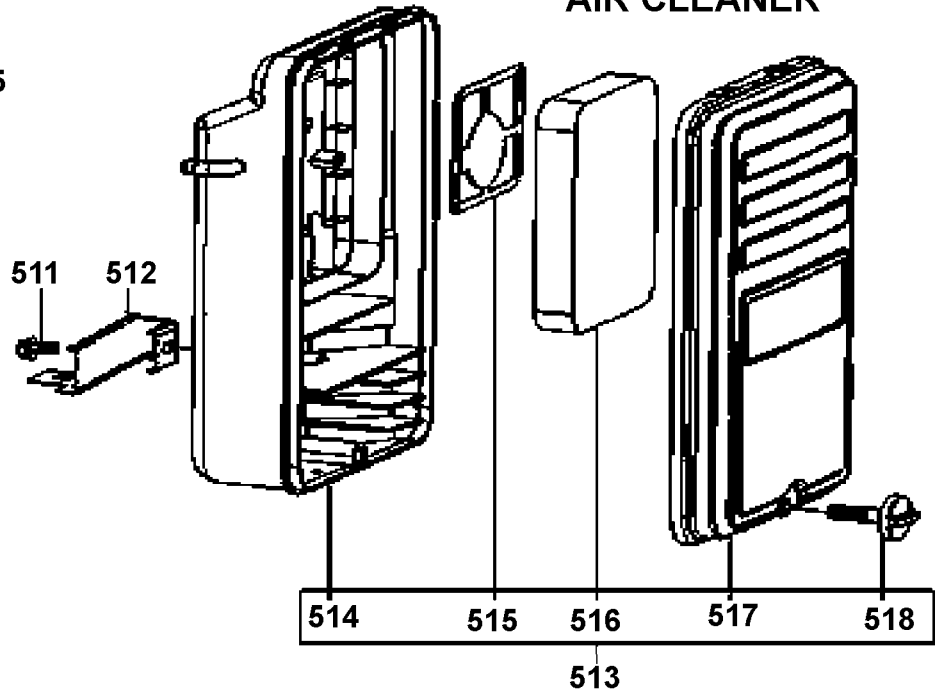

PISTON/CONNECTING ROD

CRANKCASE

CRANKCASE COVER

CYLINDER HEAD

AIR CLEANER

CAMSHAFT/ROCKER ARM ASSEMBLIES

Parts List for DXGNR7000 Type 0

Item Number	Part Number	Description	Qty Required
1	5140174-89	FRAME RAIL	1
2	5140174-90	PAN HEAD SCREW	12
3	5140174-91	CURVED HEAD BOLT	6
4	5140174-92	CONTROL PANEL ASSY	1
5	5140174-93	OUTLET COVER	1
6	5140174-94	NUT	2
7	5140192-78	FACE PLATE	1
8	5140174-96	IDLE SPEED CONTROL	1
9	5140174-97	NUT	2
10	5140174-98	RECEPTACLE	1
11	5140174-99	NUT	10
12	5140175-00	CIRCUIT BREAKER	2
13	5140175-01	CIRCUIT BREAKER	2
14	5140175-02	BACK COVER	1
15	5140175-03	POWERBAR Y20 ASSY.	1
16	5140175-04	RECEPTACLE	2
17	5140175-05	IDLE SPEED SWITCH	1
18	5140175-06	ON/OFF SWITCH	1
19	5140175-07	BATTERY CHARGER SOC.	1
20	5140175-08	OUTLET COVER	2
21	5140175-09	NUT	4
22	5140175-10	COVER	1
23	5140175-11	BOLT	3
25	5140175-13	HANDLE PLUG	2
26	5140175-14	HANDLE	1
27	5140175-15	SNAP BUTTON	1
28	5140175-16	HANDLE BRACKET	1