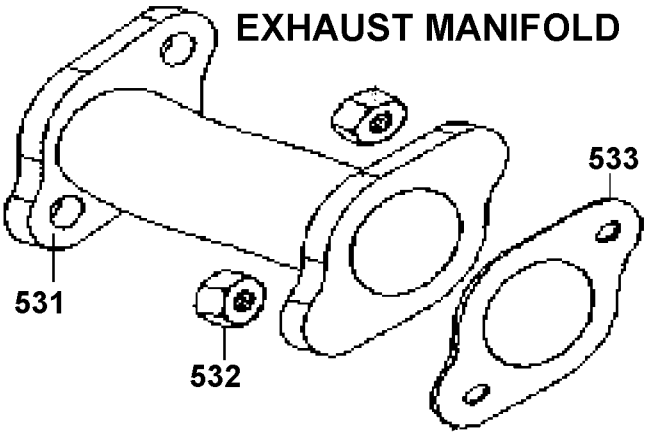

PISTON/CONNECTING ROD

CRANKCASE

CRANKCASE COVER

CYLINDER HEAD

AIR CLEANER

CAMSHAFT/ROCKER ARM ASSEMBLIES

Parts List for DXGNR7000 Type 0

Item Number	Part Number	Description	Qty Required
1	5140174-89	FRAME RAIL	1
2	5140174-90	PAN HEAD SCREW	12
3	5140174-91	CURVED HEAD BOLT	6
4	5140174-92	CONTROL PANEL ASSY	1
5	5140174-93	OUTLET COVER	1
6	5140174-94	NUT	2
7	5140192-78	FACE PLATE	1
8	5140174-96	IDLE SPEED CONTROL	1
9	5140174-97	NUT	2
10	5140174-98	RECEPTACLE	1
11	5140174-99	NUT	10
12	5140175-00	CIRCUIT BREAKER	2
13	5140175-01	CIRCUIT BREAKER	2
14	5140175-02	BACK COVER	1
15	5140175-03	POWERBAR Y20 ASSY.	1
16	5140175-04	RECEPTACLE	2
17	5140175-05	IDLE SPEED SWITCH	1
18	5140175-06	ON/OFF SWITCH	1
19	5140175-07	BATTERY CHARGER SOC.	1
20	5140175-08	OUTLET COVER	2
21	5140175-09	NUT	4
22	5140175-10	COVER	1
23	5140175-11	BOLT	3
25	5140175-13	HANDLE PLUG	2
26	5140175-14	HANDLE	1
27	5140175-15	SNAP BUTTON	1
28	5140175-16	HANDLE BRACKET	1

Parts List for DXGNR7000 Type 0

Item Number	Part Number	Description	Qty Required
29	5140175-17	BOLT	5
30	5140175-18	CARRIAGE HEAD	2
31	5140175-19	FRAME	1
32	5140175-20	NUT	15
33	5140175-21	NUT	4
34	5140175-22	ISOLATOR	4
35	5140175-23	FRAME	2
36	5140175-24	RUBBER FOOT	2
37	5140175-25	SOCKET HEAD CAP SCRE	2
38	5140175-26	AXLE PIN	1
39	5140175-27	AXLE BLOCK	2
40	5140175-28	BOLT	4
41	5140175-29	WHEEL ASSEMBLY	2
42	5140175-30	FLAT WASHER	2
43	5140175-31	COTTER PIN	2
44	5140175-33	BOLT	1
45	5140175-34	LOCK WASHER	1
46	5140175-35	NUT	2
47	5140175-36	FLAT WASHER	1
48	5140175-37	NUT	1
49	5140175-38	GROUND WIRE ASSY	1
50	5140175-39	BAFFLE	1
51	5140175-40	ROTOR/STATOR ASSY.	1
52	5140175-41	BRUSH ASSEMBLY	1
53	5140175-42	WIRE-CONNECTION	1
54	5140175-43	FLAT WASHER	1
55	5140175-44	STATOR BOLT	2