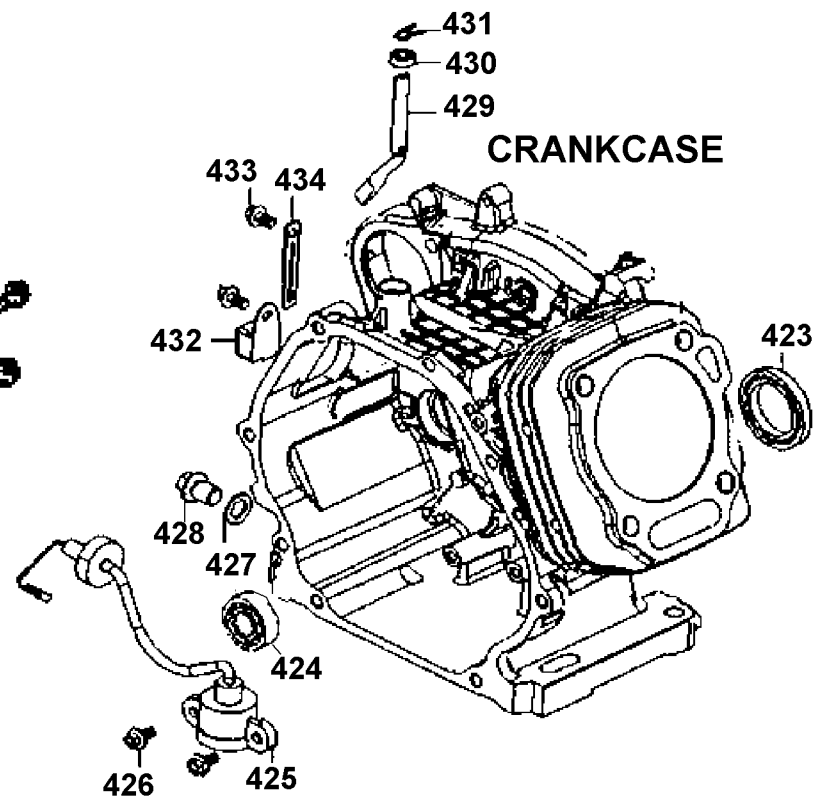

PISTON/CONNECTING ROD

CRANKCASE

CRANKCASE COVER

CYLINDER HEAD

AIR CLEANER

CAMSHAFT/ROCKER ARM ASSEMBLIES

Parts List for DXGNR7000 Type 0

Item Number	Part Number	Description	Qty Required
1	5140174-89	FRAME RAIL	1
2	5140174-90	PAN HEAD SCREW	12
3	5140174-91	CURVED HEAD BOLT	6
4	5140174-92	CONTROL PANEL ASSY	1
5	5140174-93	OUTLET COVER	1
6	5140174-94	NUT	2
7	5140192-78	FACE PLATE	1
8	5140174-96	IDLE SPEED CONTROL	1
9	5140174-97	NUT	2
10	5140174-98	RECEPTACLE	1
11	5140174-99	NUT	10
12	5140175-00	CIRCUIT BREAKER	2
13	5140175-01	CIRCUIT BREAKER	2
14	5140175-02	BACK COVER	1
15	5140175-03	POWERBAR Y20 ASSY.	1
16	5140175-04	RECEPTACLE	2
17	5140175-05	IDLE SPEED SWITCH	1
18	5140175-06	ON/OFF SWITCH	1
19	5140175-07	BATTERY CHARGER SOC.	1
20	5140175-08	OUTLET COVER	2
21	5140175-09	NUT	4
22	5140175-10	COVER	1
23	5140175-11	BOLT	3
25	5140175-13	HANDLE PLUG	2
26	5140175-14	HANDLE	1
27	5140175-15	SNAP BUTTON	1
28	5140175-16	HANDLE BRACKET	1

Parts List for DXGNR7000 Type 0

Item Number	Part Number	Description	Qty Required
29	5140175-17	BOLT	5
30	5140175-18	CARRIAGE HEAD	2
31	5140175-19	FRAME	1
32	5140175-20	NUT	15
33	5140175-21	NUT	4
34	5140175-22	ISOLATOR	4
35	5140175-23	FRAME	2
36	5140175-24	RUBBER FOOT	2
37	5140175-25	SOCKET HEAD CAP SCRE	2
38	5140175-26	AXLE PIN	1
39	5140175-27	AXLE BLOCK	2
40	5140175-28	BOLT	4
41	5140175-29	WHEEL ASSEMBLY	2
42	5140175-30	FLAT WASHER	2
43	5140175-31	COTTER PIN	2
44	5140175-33	BOLT	1
45	5140175-34	LOCK WASHER	1
46	5140175-35	NUT	2
47	5140175-36	FLAT WASHER	1
48	5140175-37	NUT	1
49	5140175-38	GROUND WIRE ASSY	1
50	5140175-39	BAFFLE	1
51	5140175-40	ROTOR/STATOR ASSY.	1
52	5140175-41	BRUSH ASSEMBLY	1
53	5140175-42	WIRE-CONNECTION	1
54	5140175-43	FLAT WASHER	1
55	5140175-44	STATOR BOLT	2