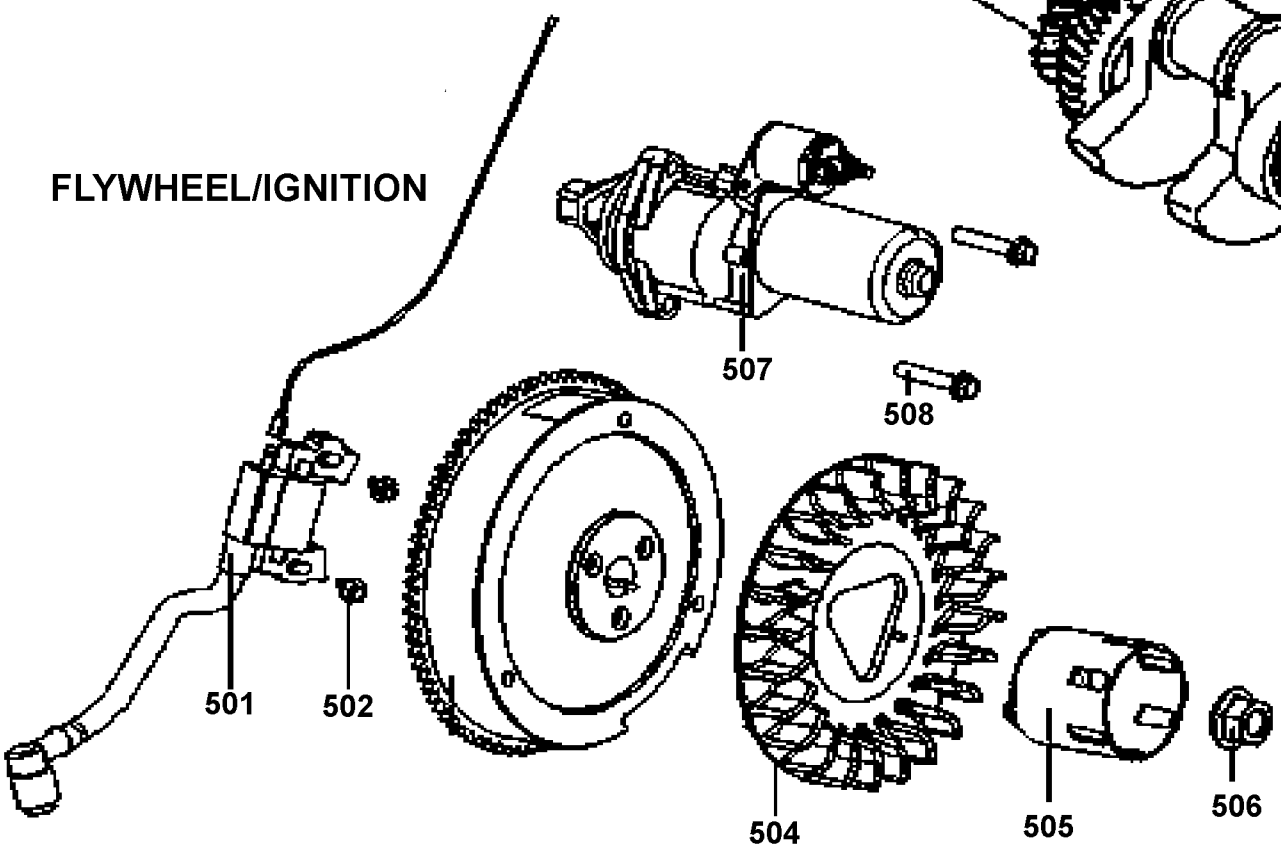

PISTON/CONNECTING ROD

CRANKCASE

CRANKCASE COVER

CYLINDER HEAD

AIR CLEANER

CAMSHAFT/ROCKER ARM ASSEMBLIES

Parts List for DXGNR7000 Type 0

Item Number	Part Number	Description	Qty Required
1	5140174-89	FRAME RAIL	1
2	5140174-90	PAN HEAD SCREW	12
3	5140174-91	CURVED HEAD BOLT	6
4	5140174-92	CONTROL PANEL ASSY	1
5	5140174-93	OUTLET COVER	1
6	5140174-94	NUT	2
7	5140192-78	FACE PLATE	1
8	5140174-96	IDLE SPEED CONTROL	1
9	5140174-97	NUT	2
10	5140174-98	RECEPTACLE	1
11	5140174-99	NUT	10
12	5140175-00	CIRCUIT BREAKER	2
13	5140175-01	CIRCUIT BREAKER	2
14	5140175-02	BACK COVER	1
15	5140175-03	POWERBAR Y20 ASSY.	1
16	5140175-04	RECEPTACLE	2
17	5140175-05	IDLE SPEED SWITCH	1
18	5140175-06	ON/OFF SWITCH	1
19	5140175-07	BATTERY CHARGER SOC.	1
20	5140175-08	OUTLET COVER	2
21	5140175-09	NUT	4
22	5140175-10	COVER	1
23	5140175-11	BOLT	3
25	5140175-13	HANDLE PLUG	2
26	5140175-14	HANDLE	1
27	5140175-15	SNAP BUTTON	1
28	5140175-16	HANDLE BRACKET	1

Parts List for DXGNR7000 Type 0

Item Number	Part Number	Description	Qty Required
29	5140175-17	BOLT	5
30	5140175-18	CARRIAGE HEAD	2
31	5140175-19	FRAME	1
32	5140175-20	NUT	15
33	5140175-21	NUT	4
34	5140175-22	ISOLATOR	4
35	5140175-23	FRAME	2
36	5140175-24	RUBBER FOOT	2
37	5140175-25	SOCKET HEAD CAP SCRE	2
38	5140175-26	AXLE PIN	1
39	5140175-27	AXLE BLOCK	2
40	5140175-28	BOLT	4
41	5140175-29	WHEEL ASSEMBLY	2
42	5140175-30	FLAT WASHER	2
43	5140175-31	COTTER PIN	2
44	5140175-33	BOLT	1
45	5140175-34	LOCK WASHER	1
46	5140175-35	NUT	2
47	5140175-36	FLAT WASHER	1
48	5140175-37	NUT	1
49	5140175-38	GROUND WIRE ASSY	1
50	5140175-39	BAFFLE	1
51	5140175-40	ROTOR/STATOR ASSY.	1
52	5140175-41	BRUSH ASSEMBLY	1
53	5140175-42	WIRE-CONNECTION	1
54	5140175-43	FLAT WASHER	1
55	5140175-44	STATOR BOLT	2