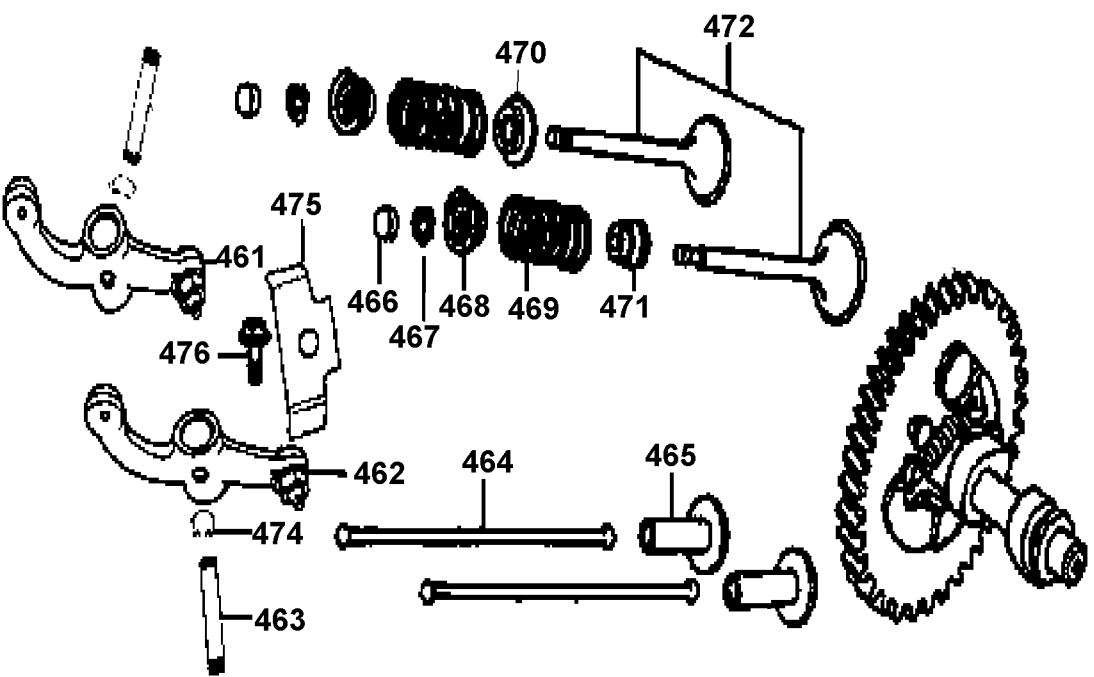

PISTON/CONNECTING ROD

CRANKCASE

CRANKCASE COVER

CYLINDER HEAD

AIR CLEANER

CAMSHAFT/ROCKER ARM ASSEMBLIES

Parts List for DXGNR7000 Type 0

Item Number	Part Number	Description	Qty Required
1	5140174-89	FRAME RAIL	1
2	5140174-90	PAN HEAD SCREW	12
3	5140174-91	CURVED HEAD BOLT	6
4	5140174-92	CONTROL PANEL ASSY	1
5	5140174-93	OUTLET COVER	1
6	5140174-94	NUT	2
7	5140192-78	FACE PLATE	1
8	5140174-96	IDLE SPEED CONTROL	1
9	5140174-97	NUT	2
10	5140174-98	RECEPTACLE	1
11	5140174-99	NUT	10
12	5140175-00	CIRCUIT BREAKER	2
13	5140175-01	CIRCUIT BREAKER	2
14	5140175-02	BACK COVER	1
15	5140175-03	POWERBAR Y20 ASSY.	1
16	5140175-04	RECEPTACLE	2
17	5140175-05	IDLE SPEED SWITCH	1
18	5140175-06	ON/OFF SWITCH	1
19	5140175-07	BATTERY CHARGER SOC.	1
20	5140175-08	OUTLET COVER	2
21	5140175-09	NUT	4
22	5140175-10	COVER	1
23	5140175-11	BOLT	3
25	5140175-13	HANDLE PLUG	2
26	5140175-14	HANDLE	1
27	5140175-15	SNAP BUTTON	1
28	5140175-16	HANDLE BRACKET	1

Parts List for DXGNR7000 Type 0

Item Number	Part Number	Description	Qty Required
29	5140175-17	BOLT	5
30	5140175-18	CARRIAGE HEAD	2
31	5140175-19	FRAME	1
32	5140175-20	NUT	15
33	5140175-21	NUT	4
34	5140175-22	ISOLATOR	4
35	5140175-23	FRAME	2
36	5140175-24	RUBBER FOOT	2
37	5140175-25	SOCKET HEAD CAP SCRE	2
38	5140175-26	AXLE PIN	1
39	5140175-27	AXLE BLOCK	2
40	5140175-28	BOLT	4
41	5140175-29	WHEEL ASSEMBLY	2
42	5140175-30	FLAT WASHER	2
43	5140175-31	COTTER PIN	2
44	5140175-33	BOLT	1
45	5140175-34	LOCK WASHER	1
46	5140175-35	NUT	2
47	5140175-36	FLAT WASHER	1
48	5140175-37	NUT	1
49	5140175-38	GROUND WIRE ASSY	1
50	5140175-39	BAFFLE	1
51	5140175-40	ROTOR/STATOR ASSY.	1
52	5140175-41	BRUSH ASSEMBLY	1
53	5140175-42	WIRE-CONNECTION	1
54	5140175-43	FLAT WASHER	1
55	5140175-44	STATOR BOLT	2