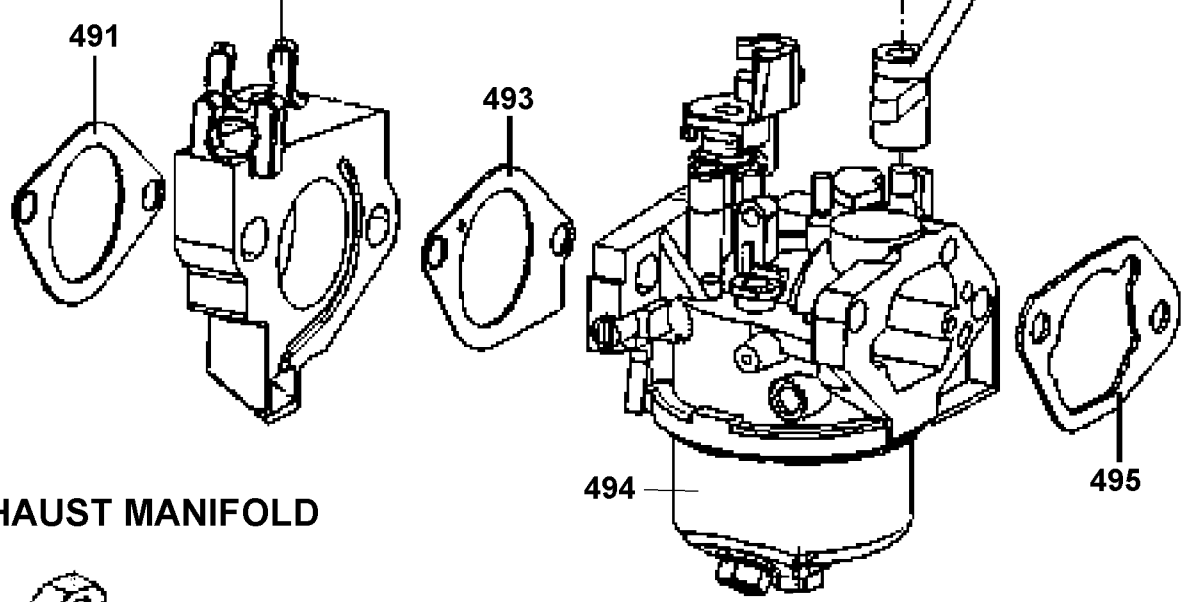

PISTON/CONNECTING ROD

CRANKCASE

CRANKCASE COVER

CYLINDER HEAD

AIR CLEANER

CAMSHAFT/ROCKER ARM ASSEMBLIES

Parts List for DXGNR7000 Type 0

Item Number	Part Number	Description	Qty Required
1	5140174-89	FRAME RAIL	1
2	5140174-90	PAN HEAD SCREW	12
3	5140174-91	CURVED HEAD BOLT	6
4	5140174-92	CONTROL PANEL ASSY	1
5	5140174-93	OUTLET COVER	1
6	5140174-94	NUT	2
7	5140192-78	FACE PLATE	1
8	5140174-96	IDLE SPEED CONTROL	1
9	5140174-97	NUT	2
10	5140174-98	RECEPTACLE	1
11	5140174-99	NUT	10
12	5140175-00	CIRCUIT BREAKER	2
13	5140175-01	CIRCUIT BREAKER	2
14	5140175-02	BACK COVER	1
15	5140175-03	POWERBAR Y20 ASSY.	1
16	5140175-04	RECEPTACLE	2
17	5140175-05	IDLE SPEED SWITCH	1
18	5140175-06	ON/OFF SWITCH	1
19	5140175-07	BATTERY CHARGER SOC.	1
20	5140175-08	OUTLET COVER	2
21	5140175-09	NUT	4
22	5140175-10	COVER	1
23	5140175-11	BOLT	3
25	5140175-13	HANDLE PLUG	2
26	5140175-14	HANDLE	1
27	5140175-15	SNAP BUTTON	1
28	5140175-16	HANDLE BRACKET	1

Parts List for DXGNR7000 Type 0

Item Number	Part Number	Description	Qty Required
29	5140175-17	BOLT	5
30	5140175-18	CARRIAGE HEAD	2
31	5140175-19	FRAME	1
32	5140175-20	NUT	15
33	5140175-21	NUT	4
34	5140175-22	ISOLATOR	4
35	5140175-23	FRAME	2
36	5140175-24	RUBBER FOOT	2
37	5140175-25	SOCKET HEAD CAP SCRE	2
38	5140175-26	AXLE PIN	1
39	5140175-27	AXLE BLOCK	2
40	5140175-28	BOLT	4
41	5140175-29	WHEEL ASSEMBLY	2
42	5140175-30	FLAT WASHER	2
43	5140175-31	COTTER PIN	2
44	5140175-33	BOLT	1
45	5140175-34	LOCK WASHER	1
46	5140175-35	NUT	2
47	5140175-36	FLAT WASHER	1
48	5140175-37	NUT	1
49	5140175-38	GROUND WIRE ASSY	1
50	5140175-39	BAFFLE	1
51	5140175-40	ROTOR/STATOR ASSY.	1
52	5140175-41	BRUSH ASSEMBLY	1
53	5140175-42	WIRE-CONNECTION	1
54	5140175-43	FLAT WASHER	1
55	5140175-44	STATOR BOLT	2