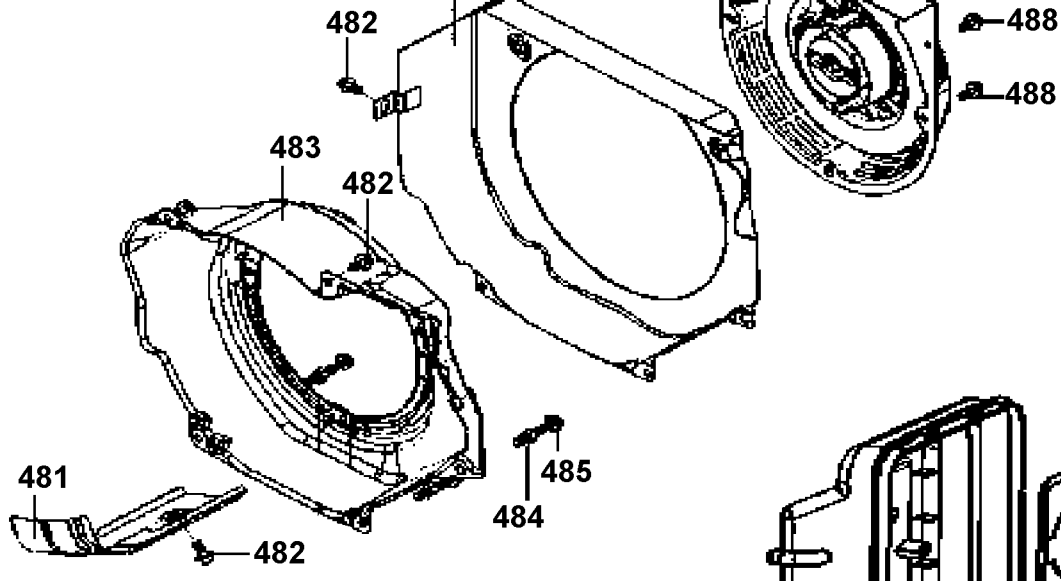

PISTON/CONNECTING ROD

CRANKCASE

CRANKCASE COVER

CYLINDER HEAD

AIR CLEANER

CAMSHAFT/ROCKER ARM ASSEMBLIES

Parts List for DXGNR7000 Type 0

Item Number	Part Number	Description	Qty Required
1	5140174-89	FRAME RAIL	1
2	5140174-90	PAN HEAD SCREW	12
3	5140174-91	CURVED HEAD BOLT	6
4	5140174-92	CONTROL PANEL ASSY	1
5	5140174-93	OUTLET COVER	1
6	5140174-94	NUT	2
7	5140192-78	FACE PLATE	1
8	5140174-96	IDLE SPEED CONTROL	1
9	5140174-97	NUT	2
10	5140174-98	RECEPTACLE	1
11	5140174-99	NUT	10
12	5140175-00	CIRCUIT BREAKER	2
13	5140175-01	CIRCUIT BREAKER	2
14	5140175-02	BACK COVER	1
15	5140175-03	POWERBAR Y20 ASSY.	1
16	5140175-04	RECEPTACLE	2
17	5140175-05	IDLE SPEED SWITCH	1
18	5140175-06	ON/OFF SWITCH	1
19	5140175-07	BATTERY CHARGER SOC.	1
20	5140175-08	OUTLET COVER	2
21	5140175-09	NUT	4
22	5140175-10	COVER	1
23	5140175-11	BOLT	3
25	5140175-13	HANDLE PLUG	2
26	5140175-14	HANDLE	1
27	5140175-15	SNAP BUTTON	1
28	5140175-16	HANDLE BRACKET	1

Parts List for DXGNR7000 Type 0

Item Number	Part Number	Description	Qty Required
29	5140175-17	BOLT	5
30	5140175-18	CARRIAGE HEAD	2
31	5140175-19	FRAME	1
32	5140175-20	NUT	15
33	5140175-21	NUT	4
34	5140175-22	ISOLATOR	4
35	5140175-23	FRAME	2
36	5140175-24	RUBBER FOOT	2
37	5140175-25	SOCKET HEAD CAP SCRE	2
38	5140175-26	AXLE PIN	1
39	5140175-27	AXLE BLOCK	2
40	5140175-28	BOLT	4
41	5140175-29	WHEEL ASSEMBLY	2
42	5140175-30	FLAT WASHER	2
43	5140175-31	COTTER PIN	2
44	5140175-33	BOLT	1
45	5140175-34	LOCK WASHER	1
46	5140175-35	NUT	2
47	5140175-36	FLAT WASHER	1
48	5140175-37	NUT	1
49	5140175-38	GROUND WIRE ASSY	1
50	5140175-39	BAFFLE	1
51	5140175-40	ROTOR/STATOR ASSY.	1
52	5140175-41	BRUSH ASSEMBLY	1
53	5140175-42	WIRE-CONNECTION	1
54	5140175-43	FLAT WASHER	1
55	5140175-44	STATOR BOLT	2