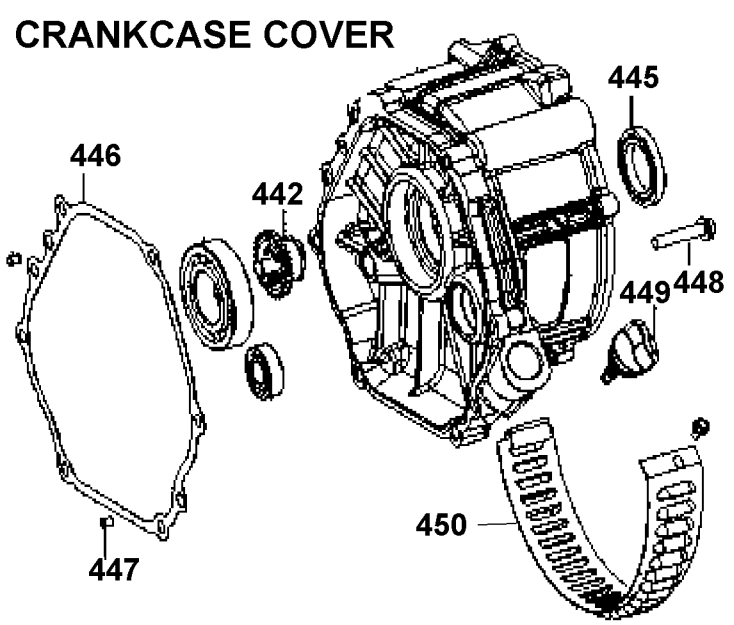

PISTON/CONNECTING ROD

CRANKCASE

CRANKCASE COVER

CYLINDER HEAD

AIR CLEANER

CAMSHAFT/ROCKER ARM ASSEMBLIES

Parts List for DXGNR7000 Type 0

Item Number	Part Number	Description	Qty Required
1	5140174-89	FRAME RAIL	1
2	5140174-90	PAN HEAD SCREW	12
3	5140174-91	CURVED HEAD BOLT	6
4	5140174-92	CONTROL PANEL ASSY	1
5	5140174-93	OUTLET COVER	1
6	5140174-94	NUT	2
7	5140192-78	FACE PLATE	1
8	5140174-96	IDLE SPEED CONTROL	1
9	5140174-97	NUT	2
10	5140174-98	RECEPTACLE	1
11	5140174-99	NUT	10
12	5140175-00	CIRCUIT BREAKER	2
13	5140175-01	CIRCUIT BREAKER	2
14	5140175-02	BACK COVER	1
15	5140175-03	POWERBAR Y20 ASSY.	1
16	5140175-04	RECEPTACLE	2
17	5140175-05	IDLE SPEED SWITCH	1
18	5140175-06	ON/OFF SWITCH	1
19	5140175-07	BATTERY CHARGER SOC.	1
20	5140175-08	OUTLET COVER	2
21	5140175-09	NUT	4
22	5140175-10	COVER	1
23	5140175-11	BOLT	3
25	5140175-13	HANDLE PLUG	2
26	5140175-14	HANDLE	1
27	5140175-15	SNAP BUTTON	1
28	5140175-16	HANDLE BRACKET	1

Parts List for DXGNR7000 Type 0

Item Number	Part Number	Description	Qty Required
29	5140175-17	BOLT	5
30	5140175-18	CARRIAGE HEAD	2
31	5140175-19	FRAME	1
32	5140175-20	NUT	15
33	5140175-21	NUT	4
34	5140175-22	ISOLATOR	4
35	5140175-23	FRAME	2
36	5140175-24	RUBBER FOOT	2
37	5140175-25	SOCKET HEAD CAP SCRE	2
38	5140175-26	AXLE PIN	1
39	5140175-27	AXLE BLOCK	2
40	5140175-28	BOLT	4
41	5140175-29	WHEEL ASSEMBLY	2
42	5140175-30	FLAT WASHER	2
43	5140175-31	COTTER PIN	2
44	5140175-33	BOLT	1
45	5140175-34	LOCK WASHER	1
46	5140175-35	NUT	2
47	5140175-36	FLAT WASHER	1
48	5140175-37	NUT	1
49	5140175-38	GROUND WIRE ASSY	1
50	5140175-39	BAFFLE	1
51	5140175-40	ROTOR/STATOR ASSY.	1
52	5140175-41	BRUSH ASSEMBLY	1
53	5140175-42	WIRE-CONNECTION	1
54	5140175-43	FLAT WASHER	1
55	5140175-44	STATOR BOLT	2