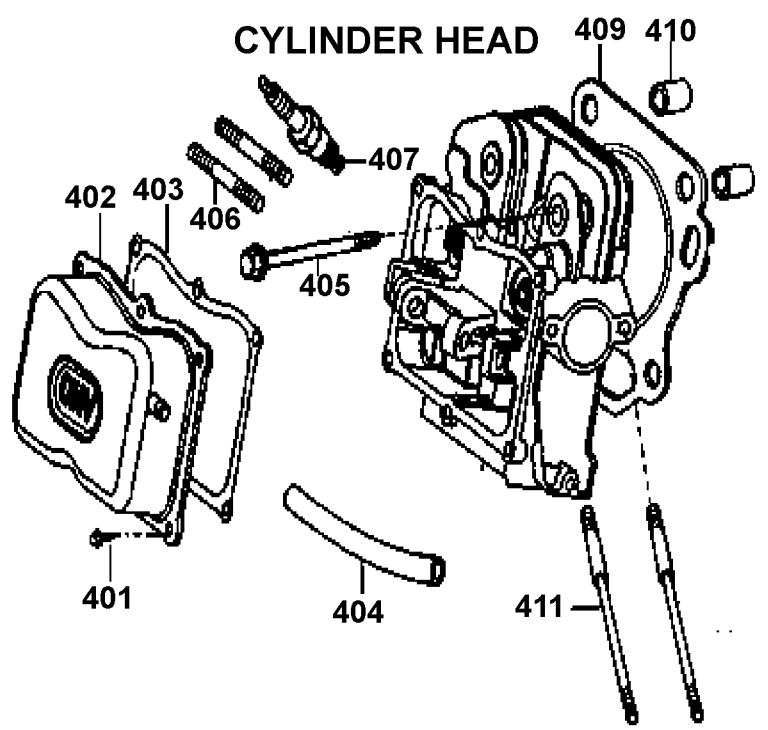

PISTON/CONNECTING ROD

CRANKCASE

CRANKCASE COVER

CYLINDER HEAD

AIR CLEANER

CAMSHAFT/ROCKER ARM ASSEMBLIES

Parts List for DXGNR7000 Type 0

Item Number	Part Number	Description	Qty Required
1	5140174-89	FRAME RAIL	1
2	5140174-90	PAN HEAD SCREW	12
3	5140174-91	CURVED HEAD BOLT	6
4	5140174-92	CONTROL PANEL ASSY	1
5	5140174-93	OUTLET COVER	1
6	5140174-94	NUT	2
7	5140192-78	FACE PLATE	1
8	5140174-96	IDLE SPEED CONTROL	1
9	5140174-97	NUT	2
10	5140174-98	RECEPTACLE	1
11	5140174-99	NUT	10
12	5140175-00	CIRCUIT BREAKER	2
13	5140175-01	CIRCUIT BREAKER	2
14	5140175-02	BACK COVER	1
15	5140175-03	POWERBAR Y20 ASSY.	1
16	5140175-04	RECEPTACLE	2
17	5140175-05	IDLE SPEED SWITCH	1
18	5140175-06	ON/OFF SWITCH	1
19	5140175-07	BATTERY CHARGER SOC.	1
20	5140175-08	OUTLET COVER	2
21	5140175-09	NUT	4
22	5140175-10	COVER	1
23	5140175-11	BOLT	3
25	5140175-13	HANDLE PLUG	2
26	5140175-14	HANDLE	1
27	5140175-15	SNAP BUTTON	1
28	5140175-16	HANDLE BRACKET	1

Parts List for DXGNR7000 Type 0

Item Number	Part Number	Description	Qty Required
29	5140175-17	BOLT	5
30	5140175-18	CARRIAGE HEAD	2
31	5140175-19	FRAME	1
32	5140175-20	NUT	15
33	5140175-21	NUT	4
34	5140175-22	ISOLATOR	4
35	5140175-23	FRAME	2
36	5140175-24	RUBBER FOOT	2
37	5140175-25	SOCKET HEAD CAP SCRE	2
38	5140175-26	AXLE PIN	1
39	5140175-27	AXLE BLOCK	2
40	5140175-28	BOLT	4
41	5140175-29	WHEEL ASSEMBLY	2
42	5140175-30	FLAT WASHER	2
43	5140175-31	COTTER PIN	2
44	5140175-33	BOLT	1
45	5140175-34	LOCK WASHER	1
46	5140175-35	NUT	2
47	5140175-36	FLAT WASHER	1
48	5140175-37	NUT	1
49	5140175-38	GROUND WIRE ASSY	1
50	5140175-39	BAFFLE	1
51	5140175-40	ROTOR/STATOR ASSY.	1
52	5140175-41	BRUSH ASSEMBLY	1
53	5140175-42	WIRE-CONNECTION	1
54	5140175-43	FLAT WASHER	1
55	5140175-44	STATOR BOLT	2