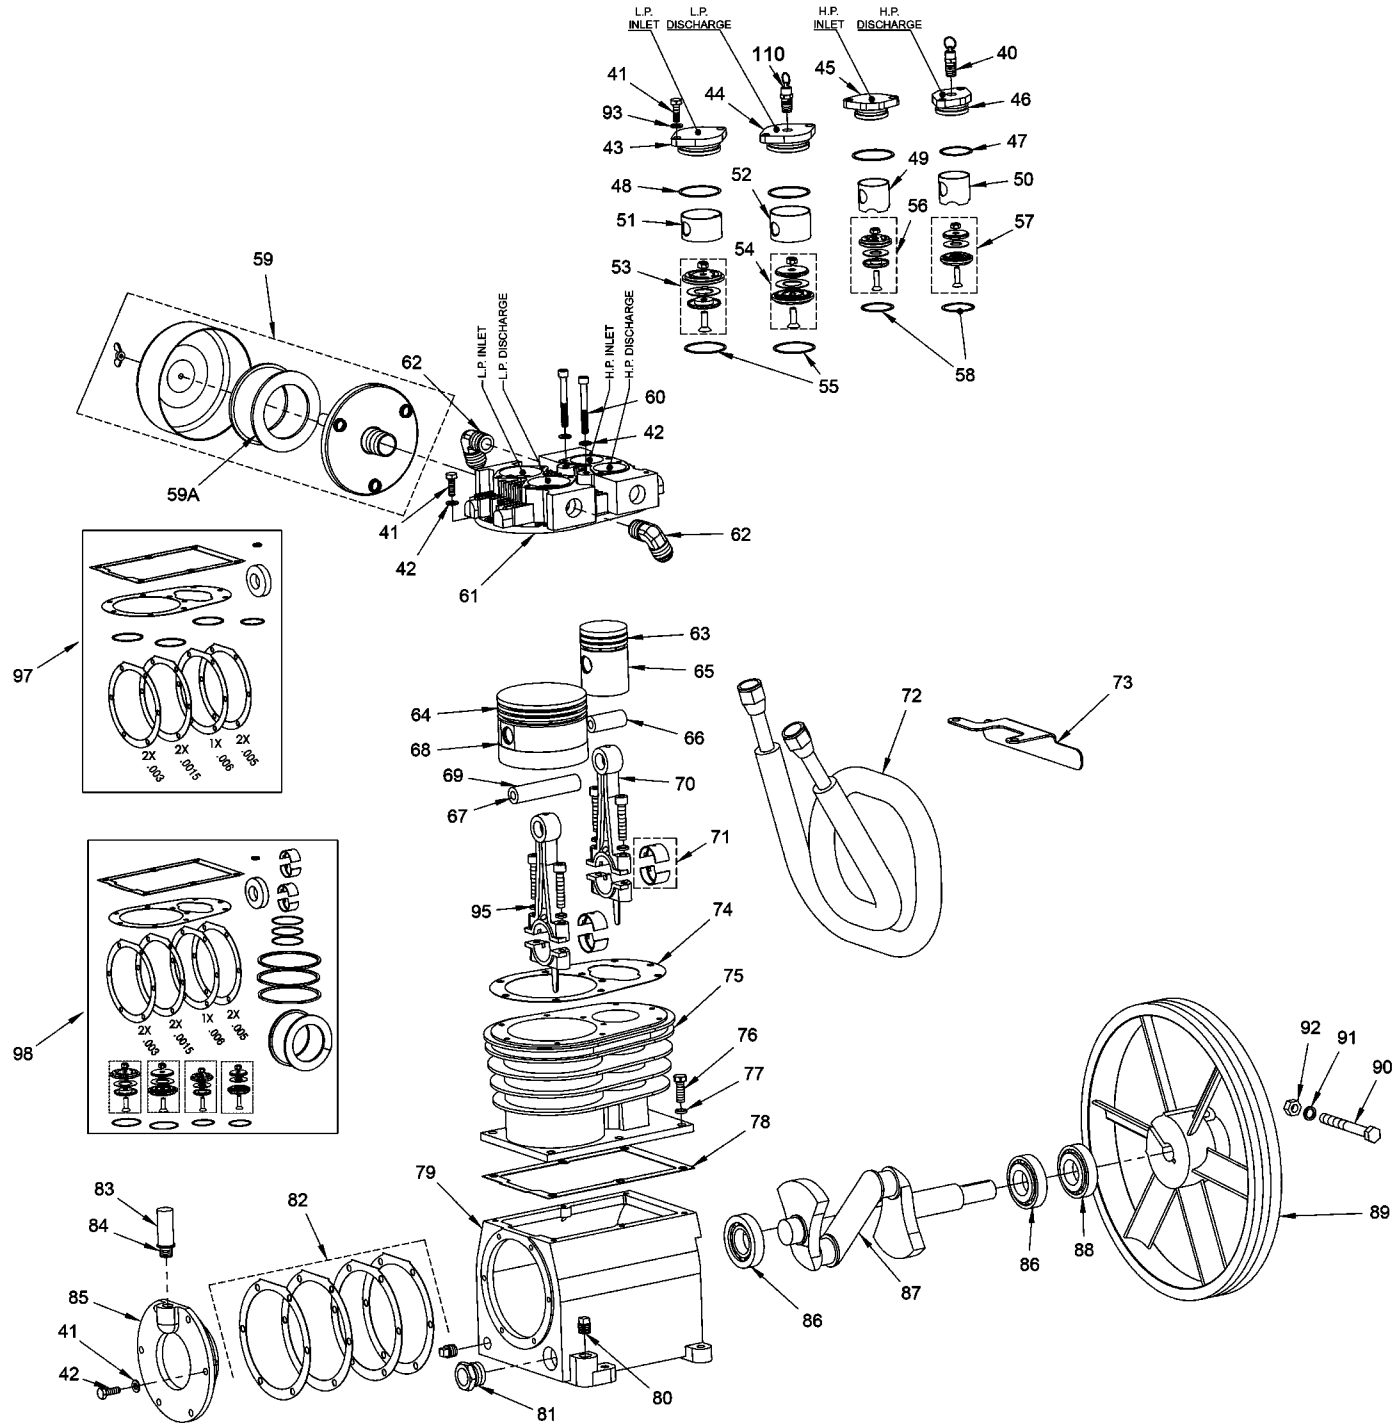

Parts drawing for pump 040-0427 (KELLOGG)

Parts drawing for manifold assembly 141-0286

Parts List for DXCMV5248069 Type 1

Item Number	Part Number	Description	Qty Required
1	5140119-62	TUBE	1
3	5140119-63	CONNECTOR	2
4	5140119-64	ELBOW	1
5	5140119-65	CHECK VALVE	1
6	5140119-66	COMPRESSION NUT	2
7	5140119-67	BLEEDER TUBE	1
8	5140121-86	PUMP ASSEMBLY	1
10	5140119-69	ELBOW	1
11	5140119-70	TRANSFER TUBE	1
13	5140119-14	WARNING LABEL	1
16	5140119-71	BUSHING	1
16	5140119-72	O-RING	2
16	5140119-09	PET COCK	1
16	5140119-74	BUSHING	1
17	5140119-13	WARNING LABEL	1
20	5140119-75	INTERCONNECTING CORD	1
21	5140119-76	MOTOR	1
21	5140119-77	START CAPACITOR	1
21	5140119-78	CAPACITOR COVER	1
21	5140119-79	RUN CAPACITOR	1
21	5140119-80	CAPACITOR COVER	1
22	5140119-81	WARNING LABEL	1
23	5140119-82	BRACKET	1
24	5140119-83	BELT GUARD-INNER	1
28	5140119-84	PULLEY	1
29	5140119-00	KEY	1
30	5140119-85	BELT	2

Parts List for DXCMV5248069 Type 1

Item Number	Part Number	Description	Qty Required
64	5140120-14	RING SET LP	1
65	5140120-15	PISTON	1
66	5140120-16	WRIST PIN	1
67	5140120-17	RETAINER RING	4
68	5140120-18	PISTON LP	1
69	5140120-19	WRIST PIN	1
70	5140120-20	CONNECTING ROD ASSY.	1
71	5140120-21	INSERT BEARING	2
72	5140120-22	FINNED TUBE	1
73	5140120-23	TUBE	1
74	5140120-24	HEAD GASKET	1
75	5140120-25	CYLINDER	1
78	5140120-26	CYLINDER GASKET	1
79	5140120-27	CRANK CASE	1
81	5140120-28	OIL SIGHT GLASS	1
82	5140120-29	GASKET SET	1
83	5140120-30	BREATHER	1
84	5140120-31	WASHER	1
85	5140120-32	CARRIER	1
86	5140120-33	BEARING	2
87	5140120-34	CRANKSHAFT	1
88	5140120-35	OIL SEAL	1
89	5140120-36	FLYWHEEL	1
97	5140120-37	GASKET SET	1
98	5140120-38	OVERHAUL KIT	1
99	5140120-39	PRESSURE SWITCH	1
100	5140119-60	VALVE, BLEEDER	1