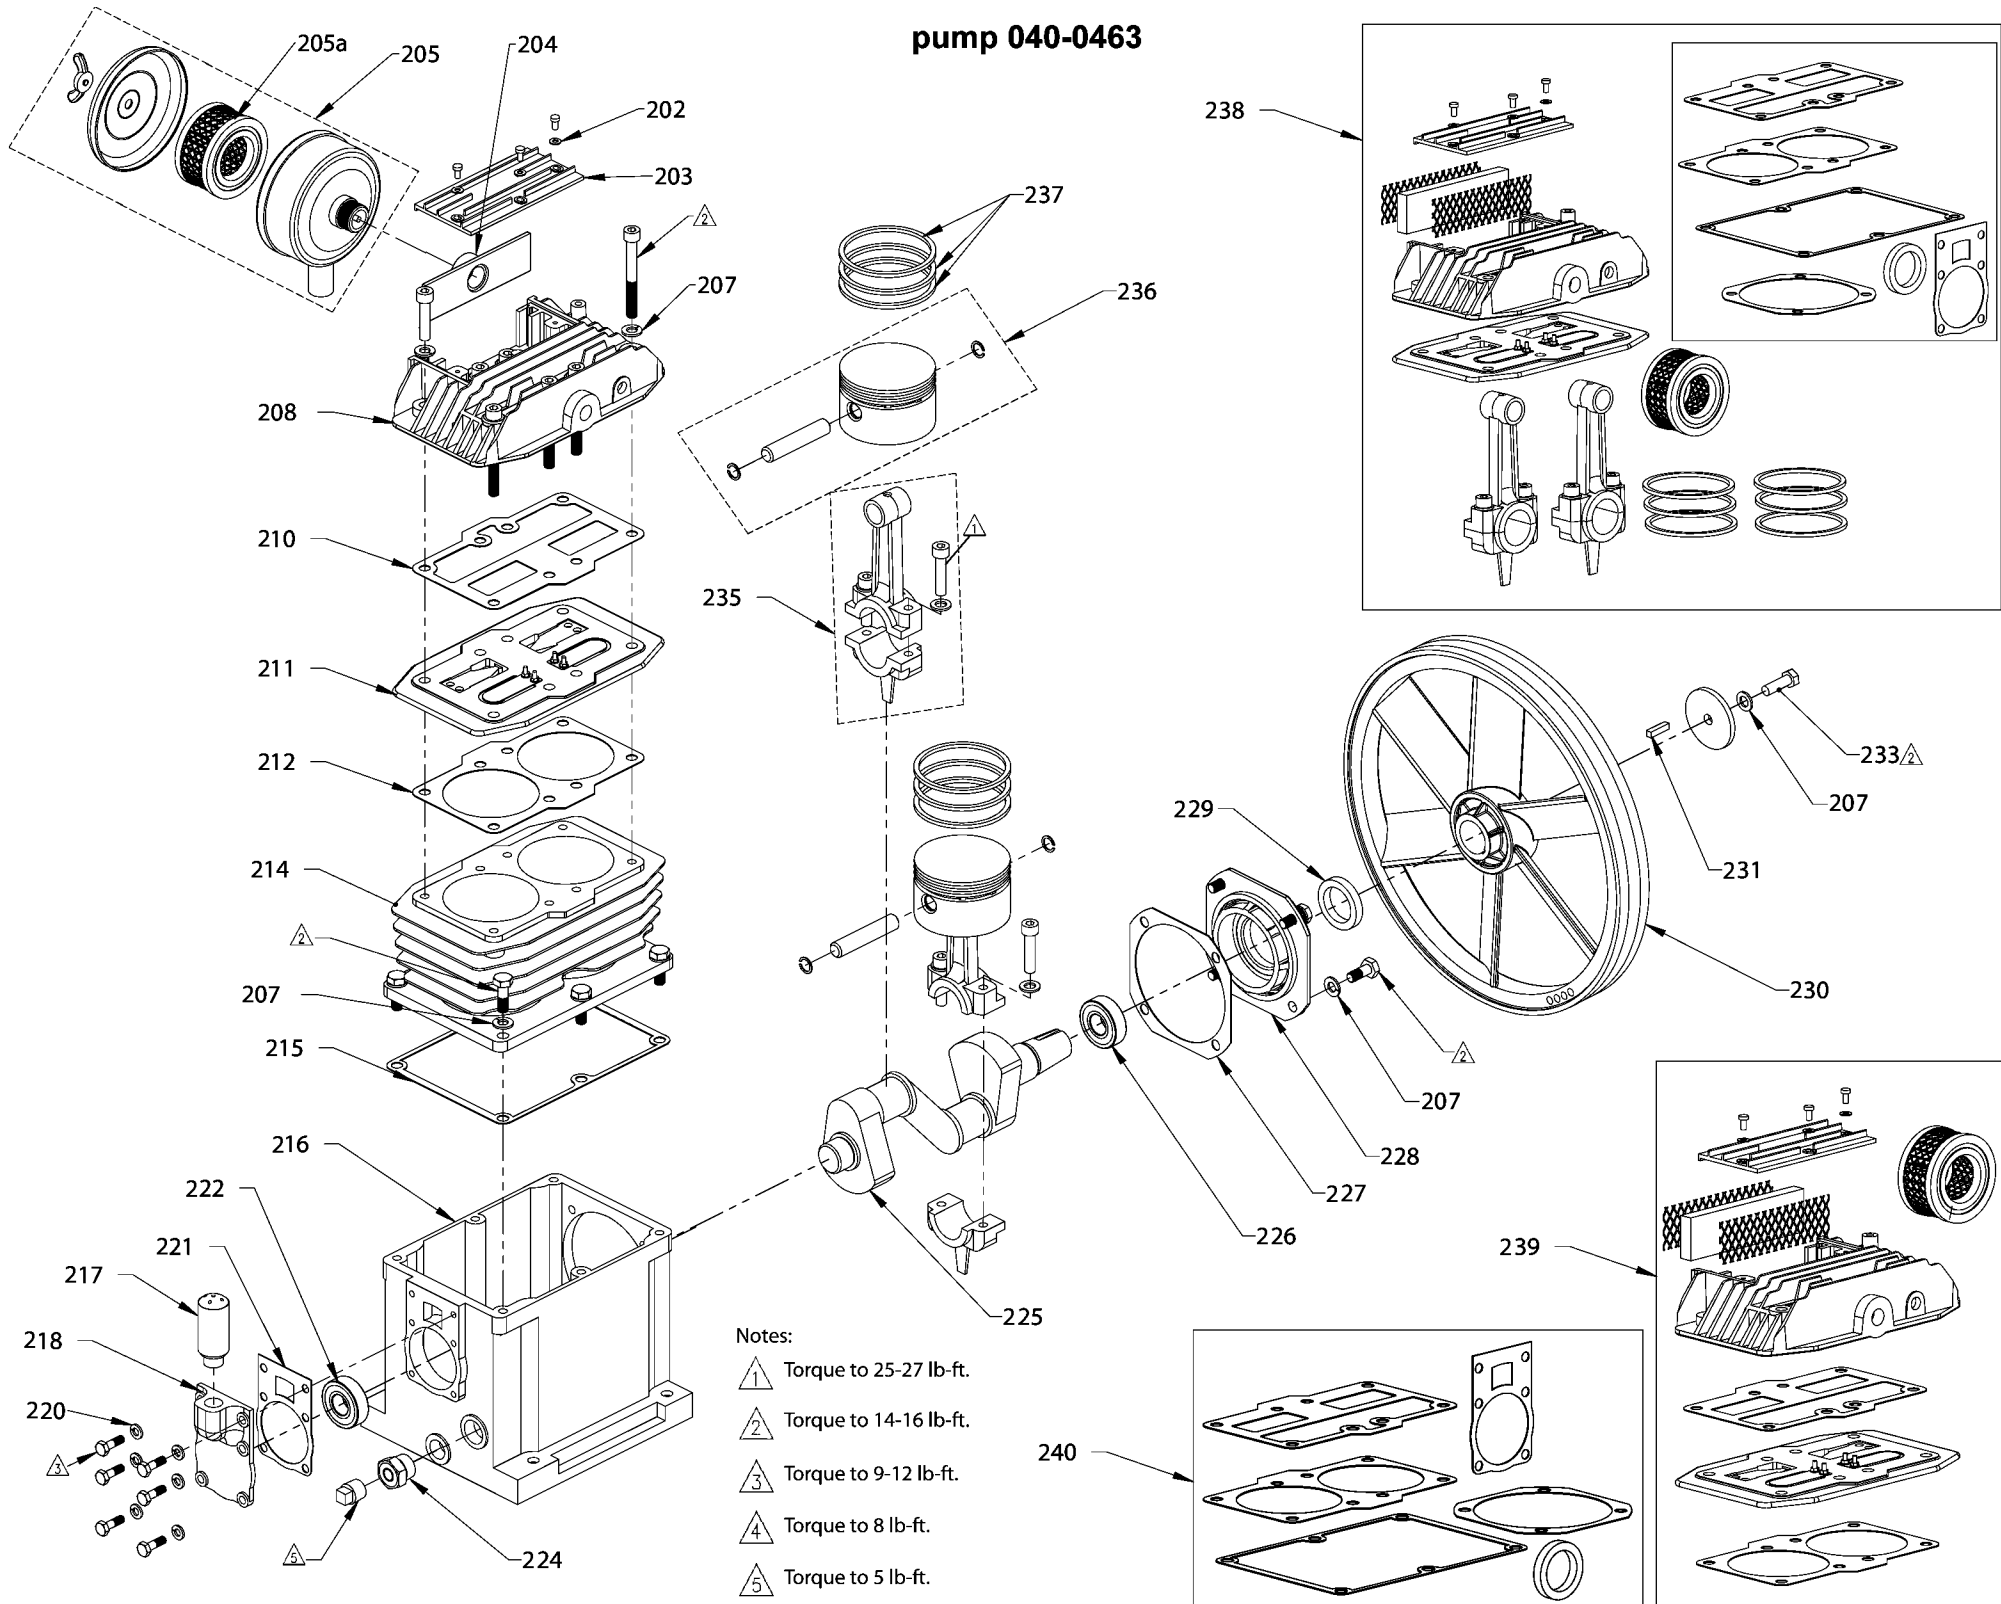

## Parts List for DXCMTB5590856 Type 0

Item Number	Part Number	Description	Qty Required
1	5140172-74	BELTGUARD	1
2	5140172-75	PLUG	3
4	5140172-77	SCREW	2
5	5140172-78	BRACKET	1
6	5140156-22	BOLT	5
7	5140172-79	SCREW	4
8	5140172-80	SHROUD	1
9	5140153-38	SET SCREW	2
10	5140119-00	KEY	1
11	5140172-81	V-BELT	1
12	5140172-82	SHEAVE	1
13	5140172-83	BRACKET	1
14	5140172-84	STABILIZER BAR	1
15	5140172-85	PET COCK	1
16	5140172-86	CONNECTOR	1
17	5140119-88	COMPRESSION NUT	2
18	5140177-59	TRANSFER TUBE	1
20	5140172-88	PRESSURE GAUGE	1
21	5140172-89	WARNING LABEL	2
22	5140172-90	HANDLE GRIP	2
22	5140172-91	DRAIN VALVE	2
22	5140156-25	BOLT	4
22	5140119-06	PAD VIBRATION	4
22	5140172-92	WHEEL	1
22	862155	NUT	4
22	5140153-34	WASHER	8
22	N261939	WASHER	4

## Parts List for DXCMTB5590856 Type 0

Item Number	Part Number	Description	Qty Required
23	5140172-93	BRACKET	2
24	5140194-51	SCREW	4
25	5140121-17	PUMP ASSEMBLY	1
26	5140187-05	BOLT	4
28	5140172-96	VALVE	1
29	5140172-97	TEE	1
30	5140172-98	UNLOADER	1
31	5140119-64	ELBOW	2
32	5140172-99	THROTTLE CONTROL	1
33	5140173-00	CAUTION LABEL	1
34	5140119-14	WARNING LABEL	1
35	5140173-01	CAUTION LABEL	1
38	N371460	LOCK WASHER	2
39	5140172-21	REGULATOR	1
40	5140173-02	PRESSURE GAUGE	1
41	5140119-61	QUICK CONNECT	1
42	5140173-03	TUBE	1
45	5140173-04	AXLE	1
46	5140173-05	BRACKET	1
47	5140172-76	TUBE	1
48	5140119-66	COMPRESSION NUT	2
202	098197-03	LOCK WASHER	3
203	5140119-24	COVER	1
204	5140173-07	FILTER PLATE	1
205	5140121-52	FILTER ASSY.	1
205	5140121-53	FILTER ELEMENT	1
207	5140103-55	LOCK WASHER	21