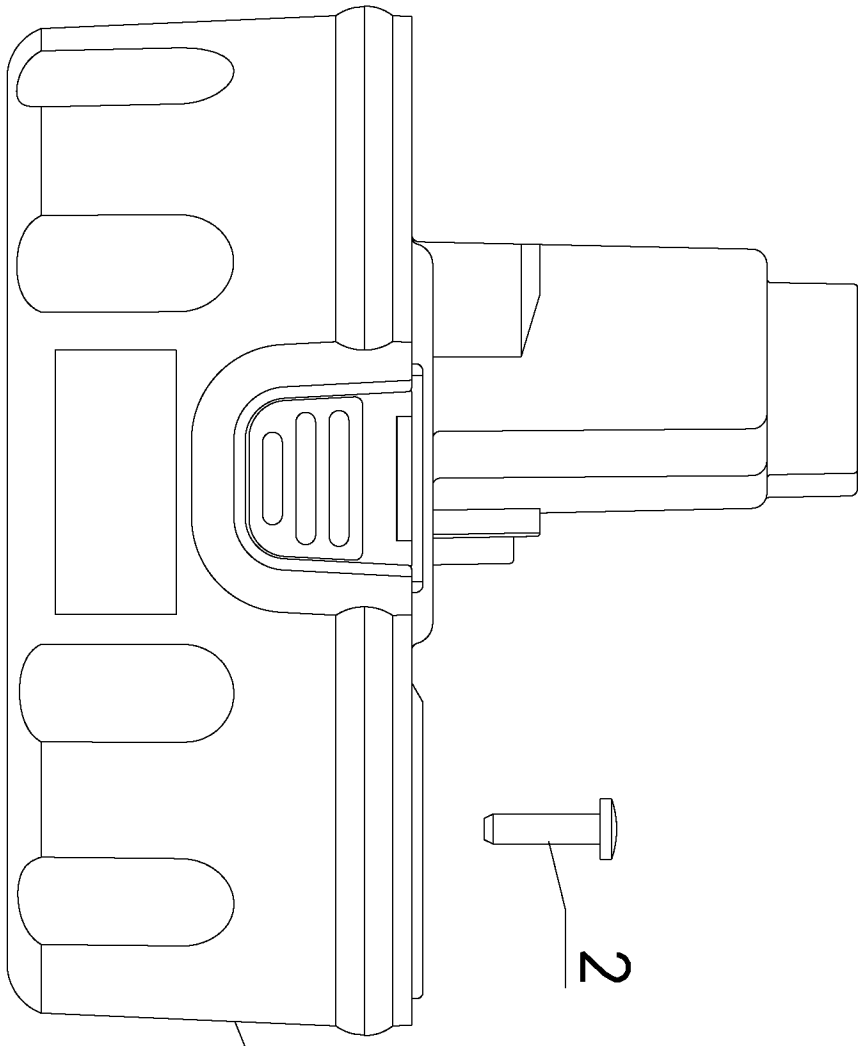

1

3

2

1

Parts List for DW9091 Type 2

Item Number	Part Number	Description	Qty Required
1	619889-01	REPAIR KIT	1
2	153007-00	SCREW	5
3	645221-00	BATTERY CAP	1