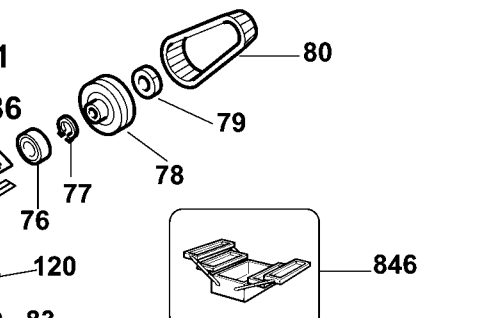

193
192
191

156
157

Parts List for DW733-B2 Type 2

Item Number	Part Number	Description	Qty Required
1	1004514-00	SCREW	3
2	285895-00	COVER,BOTTOM	1
3	285896-00	COVER,LEFTSIDE	1
4	429699-00	SCREW & WASHER	4
6	000000-00	No Longer Available	1
7	285899-00	SCREW	1
8	000000-00	No Longer Available	1
9	000000-00	No Longer Available	1
10	000000-00	No Longer Available	1
11	285903-00	TABLE	2
12	286256-00	NUT,HEX	6
14	285907-00	PLATE,SPRING	15
15	285907-00	PLATE,SPRING	2
16	285908-00	SPROCKET	2
17	285909-00	SCREW	4
18	000000-00	No Longer Available	1
19	285911-00	COVER,RIGHTSIDE	1
20	285912-00	SCALE	1
21	285913-00	PLATE	2
22	285914-00	SCREW	4
23	285915-00	SCREW	1
24	285916-00	STRUT	4
25	285917-00	NUT,HEX	1
26	098022-25	HEX HD SCREW	1
27	285918-00	SPRING	1
28	285919-00	BALL,STEEL	1
29	429613-00	TURRET	1

Parts List for DW733-B2 Type 2

Item Number	Part Number	Description	Qty Required
30	285921-00	SCREW	1
31	285922-00	SCREW	4
32	285923-00	PLATE,GASKET	1
33	285924-00	PLATE,GUIDE	2
34	284925-00	SCREW	4
35	429735-00	SCREW	10
36	285926-00	COVER,CHAIN	1
37	285927-00	RING,RETAINING	1
38	285928-00	SPROCKET	4
39	285929-00	COLLAR	1
40	285930-00	PIN	2
41	429670-00	SCREW & WASHER	2
43	285933-00	RING,RETAINING	1
44	285934-00	BEARING,BALL	1
45	285935-00	SCREW	2
46	285936-00	SCREW	2
47	285937-00	INDICATOR	1
48	285938-00	SCREW	1
49	285939-00	PLATE,CONTACT	1
50	285940-00	ROLLER	2
51	429612-00	SCALE PLATE	1
52	330024-00	SCREW	3
53	285942-00	HEAD	1
54	000000-00	No Longer Available	1
55	285943-00	GLASS ASY,MAG.	1
56	285944-00	BRACKET	4
57	285945-00	BUSHING	4