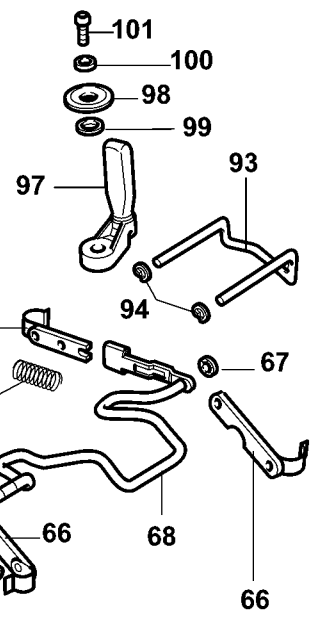

193
192
191

156
157

Parts List for DW733-B2 Type 2

Item Number	Part Number	Description	Qty Required
1	1004514-00	SCREW	3
2	285895-00	COVER,BOTTOM	1
3	285896-00	COVER,LEFTSIDE	1
4	429699-00	SCREW & WASHER	4
6	000000-00	No Longer Available	1
7	285899-00	SCREW	1
8	000000-00	No Longer Available	1
9	000000-00	No Longer Available	1
10	000000-00	No Longer Available	1
11	285903-00	TABLE	2
12	286256-00	NUT,HEX	6
14	285907-00	PLATE,SPRING	15
15	285907-00	PLATE,SPRING	2
16	285908-00	SPROCKET	2
17	285909-00	SCREW	4
18	000000-00	No Longer Available	1
19	285911-00	COVER,RIGHTSIDE	1
20	285912-00	SCALE	1
21	285913-00	PLATE	2
22	285914-00	SCREW	4
23	285915-00	SCREW	1
24	285916-00	STRUT	4
25	285917-00	NUT,HEX	1
26	098022-25	HEX HD SCREW	1
27	285918-00	SPRING	1
28	285919-00	BALL,STEEL	1
29	429613-00	TURRET	1

Parts List for DW733-B2 Type 2

Item Number	Part Number	Description	Qty Required
30	285921-00	SCREW	1
31	285922-00	SCREW	4
32	285923-00	PLATE,GASKET	1
33	285924-00	PLATE,GUIDE	2
34	284925-00	SCREW	4
35	429735-00	SCREW	10
36	285926-00	COVER,CHAIN	1
37	285927-00	RING,RETAINING	1
38	285928-00	SPROCKET	4
39	285929-00	COLLAR	1
40	285930-00	PIN	2
41	429670-00	SCREW & WASHER	2
43	285933-00	RING,RETAINING	1
44	285934-00	BEARING,BALL	1
45	285935-00	SCREW	2
46	285936-00	SCREW	2
47	285937-00	INDICATOR	1
48	285938-00	SCREW	1
49	285939-00	PLATE,CONTACT	1
50	285940-00	ROLLER	2
51	429612-00	SCALE PLATE	1
52	330024-00	SCREW	3
53	285942-00	HEAD	1
54	000000-00	No Longer Available	1
55	285943-00	GLASS ASY,MAG.	1
56	285944-00	BRACKET	4
57	285945-00	BUSHING	4