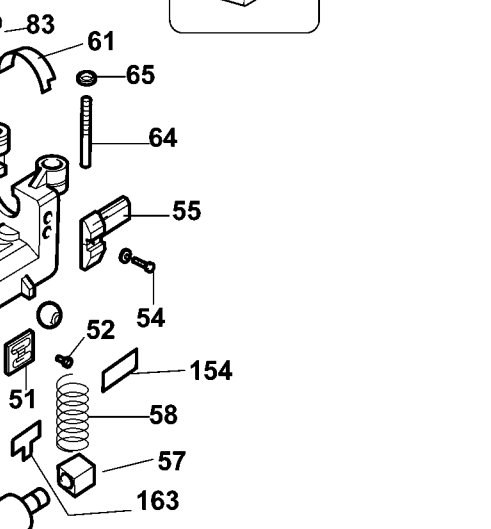

193
192
191

156
157

Parts List for DW733-B2 Type 2

Item Number	Part Number	Description	Qty Required
1	1004514-00	SCREW	3
2	285895-00	COVER,BOTTOM	1
3	285896-00	COVER,LEFTSIDE	1
4	429699-00	SCREW & WASHER	4
6	000000-00	No Longer Available	1
7	285899-00	SCREW	1
8	000000-00	No Longer Available	1
9	000000-00	No Longer Available	1
10	000000-00	No Longer Available	1
11	285903-00	TABLE	2
12	286256-00	NUT,HEX	6
14	285907-00	PLATE,SPRING	15
15	285907-00	PLATE,SPRING	2
16	285908-00	SPROCKET	2
17	285909-00	SCREW	4
18	000000-00	No Longer Available	1
19	285911-00	COVER,RIGHTSIDE	1
20	285912-00	SCALE	1
21	285913-00	PLATE	2
22	285914-00	SCREW	4
23	285915-00	SCREW	1
24	285916-00	STRUT	4
25	285917-00	NUT,HEX	1
26	098022-25	HEX HD SCREW	1
27	285918-00	SPRING	1
28	285919-00	BALL,STEEL	1
29	429613-00	TURRET	1

Parts List for DW733-B2 Type 2

Item Number	Part Number	Description	Qty Required
30	285921-00	SCREW	1
31	285922-00	SCREW	4
32	285923-00	PLATE,GASKET	1
33	285924-00	PLATE,GUIDE	2
34	284925-00	SCREW	4
35	429735-00	SCREW	10
36	285926-00	COVER,CHAIN	1
37	285927-00	RING,RETAINING	1
38	285928-00	SPROCKET	4
39	285929-00	COLLAR	1
40	285930-00	PIN	2
41	429670-00	SCREW & WASHER	2
43	285933-00	RING,RETAINING	1
44	285934-00	BEARING,BALL	1
45	285935-00	SCREW	2
46	285936-00	SCREW	2
47	285937-00	INDICATOR	1
48	285938-00	SCREW	1
49	285939-00	PLATE,CONTACT	1
50	285940-00	ROLLER	2
51	429612-00	SCALE PLATE	1
52	330024-00	SCREW	3
53	285942-00	HEAD	1
54	000000-00	No Longer Available	1
55	285943-00	GLASS ASY,MAG.	1
56	285944-00	BRACKET	4
57	285945-00	BUSHING	4