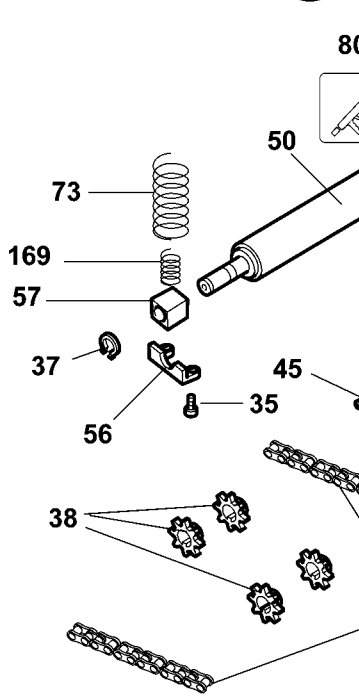

193
192
191

156
157

Parts List for DW733-B2 Type 2

Item Number	Part Number	Description	Qty Required
1	1004514-00	SCREW	3
2	285895-00	COVER,BOTTOM	1
3	285896-00	COVER,LEFTSIDE	1
4	429699-00	SCREW & WASHER	4
6	000000-00	No Longer Available	1
7	285899-00	SCREW	1
8	000000-00	No Longer Available	1
9	000000-00	No Longer Available	1
10	000000-00	No Longer Available	1
11	285903-00	TABLE	2
12	286256-00	NUT,HEX	6
14	285907-00	PLATE,SPRING	15
15	285907-00	PLATE,SPRING	2
16	285908-00	SPROCKET	2
17	285909-00	SCREW	4
18	000000-00	No Longer Available	1
19	285911-00	COVER,RIGHTSIDE	1
20	285912-00	SCALE	1
21	285913-00	PLATE	2
22	285914-00	SCREW	4
23	285915-00	SCREW	1
24	285916-00	STRUT	4
25	285917-00	NUT,HEX	1
26	098022-25	HEX HD SCREW	1
27	285918-00	SPRING	1
28	285919-00	BALL,STEEL	1
29	429613-00	TURRET	1

Parts List for DW733-B2 Type 2

Item Number	Part Number	Description	Qty Required
30	285921-00	SCREW	1
31	285922-00	SCREW	4
32	285923-00	PLATE,GASKET	1
33	285924-00	PLATE,GUIDE	2
34	284925-00	SCREW	4
35	429735-00	SCREW	10
36	285926-00	COVER,CHAIN	1
37	285927-00	RING,RETAINING	1
38	285928-00	SPROCKET	4
39	285929-00	COLLAR	1
40	285930-00	PIN	2
41	429670-00	SCREW & WASHER	2
43	285933-00	RING,RETAINING	1
44	285934-00	BEARING,BALL	1
45	285935-00	SCREW	2
46	285936-00	SCREW	2
47	285937-00	INDICATOR	1
48	285938-00	SCREW	1
49	285939-00	PLATE,CONTACT	1
50	285940-00	ROLLER	2
51	429612-00	SCALE PLATE	1
52	330024-00	SCREW	3
53	285942-00	HEAD	1
54	000000-00	No Longer Available	1
55	285943-00	GLASS ASY,MAG.	1
56	285944-00	BRACKET	4
57	285945-00	BUSHING	4