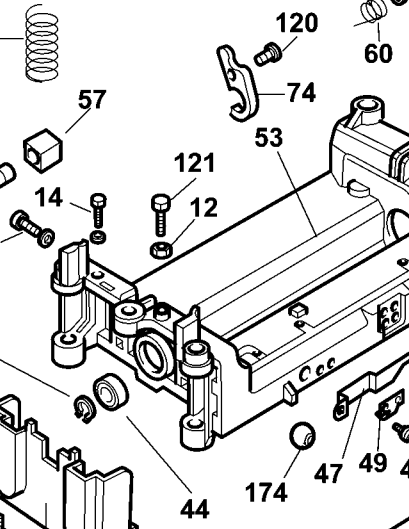

193
192
191

156
157

Parts List for DW733-B2 Type 2

Item Number	Part Number	Description	Qty Required
1	1004514-00	SCREW	3
2	285895-00	COVER,BOTTOM	1
3	285896-00	COVER,LEFTSIDE	1
4	429699-00	SCREW & WASHER	4
6	000000-00	No Longer Available	1
7	285899-00	SCREW	1
8	000000-00	No Longer Available	1
9	000000-00	No Longer Available	1
10	000000-00	No Longer Available	1
11	285903-00	TABLE	2
12	286256-00	NUT,HEX	6
14	285907-00	PLATE,SPRING	15
15	285907-00	PLATE,SPRING	2
16	285908-00	SPROCKET	2
17	285909-00	SCREW	4
18	000000-00	No Longer Available	1
19	285911-00	COVER,RIGHTSIDE	1
20	285912-00	SCALE	1
21	285913-00	PLATE	2
22	285914-00	SCREW	4
23	285915-00	SCREW	1
24	285916-00	STRUT	4
25	285917-00	NUT,HEX	1
26	098022-25	HEX HD SCREW	1
27	285918-00	SPRING	1
28	285919-00	BALL,STEEL	1
29	429613-00	TURRET	1

Parts List for DW733-B2 Type 2

Item Number	Part Number	Description	Qty Required
30	285921-00	SCREW	1
31	285922-00	SCREW	4
32	285923-00	PLATE,GASKET	1
33	285924-00	PLATE,GUIDE	2
34	284925-00	SCREW	4
35	429735-00	SCREW	10
36	285926-00	COVER,CHAIN	1
37	285927-00	RING,RETAINING	1
38	285928-00	SPROCKET	4
39	285929-00	COLLAR	1
40	285930-00	PIN	2
41	429670-00	SCREW & WASHER	2
43	285933-00	RING,RETAINING	1
44	285934-00	BEARING,BALL	1
45	285935-00	SCREW	2
46	285936-00	SCREW	2
47	285937-00	INDICATOR	1
48	285938-00	SCREW	1
49	285939-00	PLATE,CONTACT	1
50	285940-00	ROLLER	2
51	429612-00	SCALE PLATE	1
52	330024-00	SCREW	3
53	285942-00	HEAD	1
54	000000-00	No Longer Available	1
55	285943-00	GLASS ASY,MAG.	1
56	285944-00	BRACKET	4
57	285945-00	BUSHING	4