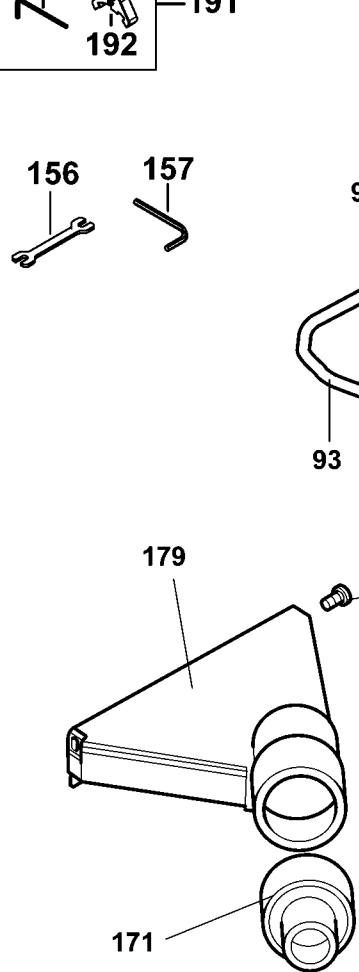

193
192
191

156
157

Parts List for DW733-B2 Type 2

Item Number	Part Number	Description	Qty Required
1	1004514-00	SCREW	3
2	285895-00	COVER,BOTTOM	1
3	285896-00	COVER,LEFTSIDE	1
4	429699-00	SCREW & WASHER	4
6	000000-00	No Longer Available	1
7	285899-00	SCREW	1
8	000000-00	No Longer Available	1
9	000000-00	No Longer Available	1
10	000000-00	No Longer Available	1
11	285903-00	TABLE	2
12	286256-00	NUT,HEX	6
14	285907-00	PLATE,SPRING	15
15	285907-00	PLATE,SPRING	2
16	285908-00	SPROCKET	2
17	285909-00	SCREW	4
18	000000-00	No Longer Available	1
19	285911-00	COVER,RIGHTSIDE	1
20	285912-00	SCALE	1
21	285913-00	PLATE	2
22	285914-00	SCREW	4
23	285915-00	SCREW	1
24	285916-00	STRUT	4
25	285917-00	NUT,HEX	1
26	098022-25	HEX HD SCREW	1
27	285918-00	SPRING	1
28	285919-00	BALL,STEEL	1
29	429613-00	TURRET	1

Parts List for DW733-B2 Type 2

Item Number	Part Number	Description	Qty Required
30	285921-00	SCREW	1
31	285922-00	SCREW	4
32	285923-00	PLATE,GASKET	1
33	285924-00	PLATE,GUIDE	2
34	284925-00	SCREW	4
35	429735-00	SCREW	10
36	285926-00	COVER,CHAIN	1
37	285927-00	RING,RETAINING	1
38	285928-00	SPROCKET	4
39	285929-00	COLLAR	1
40	285930-00	PIN	2
41	429670-00	SCREW & WASHER	2
43	285933-00	RING,RETAINING	1
44	285934-00	BEARING,BALL	1
45	285935-00	SCREW	2
46	285936-00	SCREW	2
47	285937-00	INDICATOR	1
48	285938-00	SCREW	1
49	285939-00	PLATE,CONTACT	1
50	285940-00	ROLLER	2
51	429612-00	SCALE PLATE	1
52	330024-00	SCREW	3
53	285942-00	HEAD	1
54	000000-00	No Longer Available	1
55	285943-00	GLASS ASY,MAG.	1
56	285944-00	BRACKET	4
57	285945-00	BUSHING	4