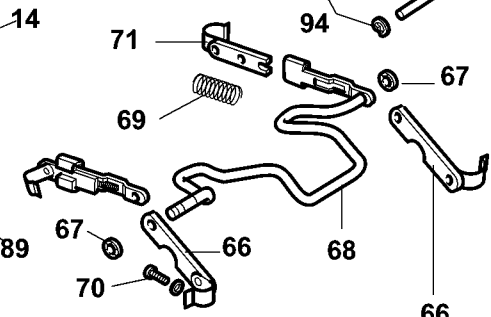

193
192
191

156
157

Parts List for DW733-B2 Type 2

Item Number	Part Number	Description	Qty Required
1	1004514-00	SCREW	3
2	285895-00	COVER,BOTTOM	1
3	285896-00	COVER,LEFTSIDE	1
4	429699-00	SCREW & WASHER	4
6	000000-00	No Longer Available	1
7	285899-00	SCREW	1
8	000000-00	No Longer Available	1
9	000000-00	No Longer Available	1
10	000000-00	No Longer Available	1
11	285903-00	TABLE	2
12	286256-00	NUT,HEX	6
14	285907-00	PLATE,SPRING	15
15	285907-00	PLATE,SPRING	2
16	285908-00	SPROCKET	2
17	285909-00	SCREW	4
18	000000-00	No Longer Available	1
19	285911-00	COVER,RIGHTSIDE	1
20	285912-00	SCALE	1
21	285913-00	PLATE	2
22	285914-00	SCREW	4
23	285915-00	SCREW	1
24	285916-00	STRUT	4
25	285917-00	NUT,HEX	1
26	098022-25	HEX HD SCREW	1
27	285918-00	SPRING	1
28	285919-00	BALL,STEEL	1
29	429613-00	TURRET	1

Parts List for DW733-B2 Type 2

Item Number	Part Number	Description	Qty Required
30	285921-00	SCREW	1
31	285922-00	SCREW	4
32	285923-00	PLATE,GASKET	1
33	285924-00	PLATE,GUIDE	2
34	284925-00	SCREW	4
35	429735-00	SCREW	10
36	285926-00	COVER,CHAIN	1
37	285927-00	RING,RETAINING	1
38	285928-00	SPROCKET	4
39	285929-00	COLLAR	1
40	285930-00	PIN	2
41	429670-00	SCREW & WASHER	2
43	285933-00	RING,RETAINING	1
44	285934-00	BEARING,BALL	1
45	285935-00	SCREW	2
46	285936-00	SCREW	2
47	285937-00	INDICATOR	1
48	285938-00	SCREW	1
49	285939-00	PLATE,CONTACT	1
50	285940-00	ROLLER	2
51	429612-00	SCALE PLATE	1
52	330024-00	SCREW	3
53	285942-00	HEAD	1
54	000000-00	No Longer Available	1
55	285943-00	GLASS ASY,MAG.	1
56	285944-00	BRACKET	4
57	285945-00	BUSHING	4