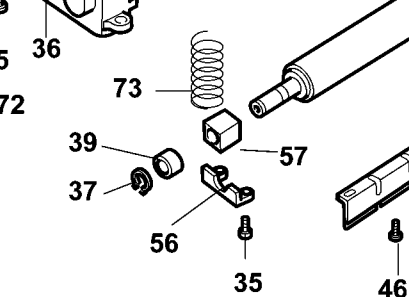

193
192
191

156
157

Parts List for DW733-B2 Type 2

Item Number	Part Number	Description	Qty Required
1	1004514-00	SCREW	3
2	285895-00	COVER,BOTTOM	1
3	285896-00	COVER,LEFTSIDE	1
4	429699-00	SCREW & WASHER	4
6	000000-00	No Longer Available	1
7	285899-00	SCREW	1
8	000000-00	No Longer Available	1
9	000000-00	No Longer Available	1
10	000000-00	No Longer Available	1
11	285903-00	TABLE	2
12	286256-00	NUT,HEX	6
14	285907-00	PLATE,SPRING	15
15	285907-00	PLATE,SPRING	2
16	285908-00	SPROCKET	2
17	285909-00	SCREW	4
18	000000-00	No Longer Available	1
19	285911-00	COVER,RIGHTSIDE	1
20	285912-00	SCALE	1
21	285913-00	PLATE	2
22	285914-00	SCREW	4
23	285915-00	SCREW	1
24	285916-00	STRUT	4
25	285917-00	NUT,HEX	1
26	098022-25	HEX HD SCREW	1
27	285918-00	SPRING	1
28	285919-00	BALL,STEEL	1
29	429613-00	TURRET	1

Parts List for DW733-B2 Type 2

Item Number	Part Number	Description	Qty Required
30	285921-00	SCREW	1
31	285922-00	SCREW	4
32	285923-00	PLATE,GASKET	1
33	285924-00	PLATE,GUIDE	2
34	284925-00	SCREW	4
35	429735-00	SCREW	10
36	285926-00	COVER,CHAIN	1
37	285927-00	RING,RETAINING	1
38	285928-00	SPROCKET	4
39	285929-00	COLLAR	1
40	285930-00	PIN	2
41	429670-00	SCREW & WASHER	2
43	285933-00	RING,RETAINING	1
44	285934-00	BEARING,BALL	1
45	285935-00	SCREW	2
46	285936-00	SCREW	2
47	285937-00	INDICATOR	1
48	285938-00	SCREW	1
49	285939-00	PLATE,CONTACT	1
50	285940-00	ROLLER	2
51	429612-00	SCALE PLATE	1
52	330024-00	SCREW	3
53	285942-00	HEAD	1
54	000000-00	No Longer Available	1
55	285943-00	GLASS ASY,MAG.	1
56	285944-00	BRACKET	4
57	285945-00	BUSHING	4