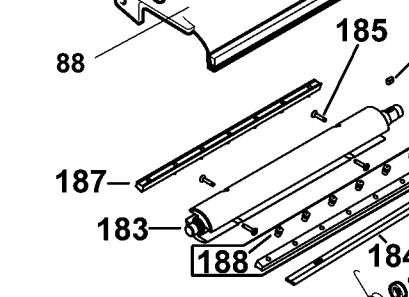

193
192
191

156
157

Parts List for DW733-B2 Type 2

Item Number	Part Number	Description	Qty Required
1	1004514-00	SCREW	3
2	285895-00	COVER,BOTTOM	1
3	285896-00	COVER,LEFTSIDE	1
4	429699-00	SCREW & WASHER	4
6	000000-00	No Longer Available	1
7	285899-00	SCREW	1
8	000000-00	No Longer Available	1
9	000000-00	No Longer Available	1
10	000000-00	No Longer Available	1
11	285903-00	TABLE	2
12	286256-00	NUT,HEX	6
14	285907-00	PLATE,SPRING	15
15	285907-00	PLATE,SPRING	2
16	285908-00	SPROCKET	2
17	285909-00	SCREW	4
18	000000-00	No Longer Available	1
19	285911-00	COVER,RIGHTSIDE	1
20	285912-00	SCALE	1
21	285913-00	PLATE	2
22	285914-00	SCREW	4
23	285915-00	SCREW	1
24	285916-00	STRUT	4
25	285917-00	NUT,HEX	1
26	098022-25	HEX HD SCREW	1
27	285918-00	SPRING	1
28	285919-00	BALL,STEEL	1
29	429613-00	TURRET	1

Parts List for DW733-B2 Type 2

Item Number	Part Number	Description	Qty Required
30	285921-00	SCREW	1
31	285922-00	SCREW	4
32	285923-00	PLATE,GASKET	1
33	285924-00	PLATE,GUIDE	2
34	284925-00	SCREW	4
35	429735-00	SCREW	10
36	285926-00	COVER,CHAIN	1
37	285927-00	RING,RETAINING	1
38	285928-00	SPROCKET	4
39	285929-00	COLLAR	1
40	285930-00	PIN	2
41	429670-00	SCREW & WASHER	2
43	285933-00	RING,RETAINING	1
44	285934-00	BEARING,BALL	1
45	285935-00	SCREW	2
46	285936-00	SCREW	2
47	285937-00	INDICATOR	1
48	285938-00	SCREW	1
49	285939-00	PLATE,CONTACT	1
50	285940-00	ROLLER	2
51	429612-00	SCALE PLATE	1
52	330024-00	SCREW	3
53	285942-00	HEAD	1
54	000000-00	No Longer Available	1
55	285943-00	GLASS ASY,MAG.	1
56	285944-00	BRACKET	4
57	285945-00	BUSHING	4