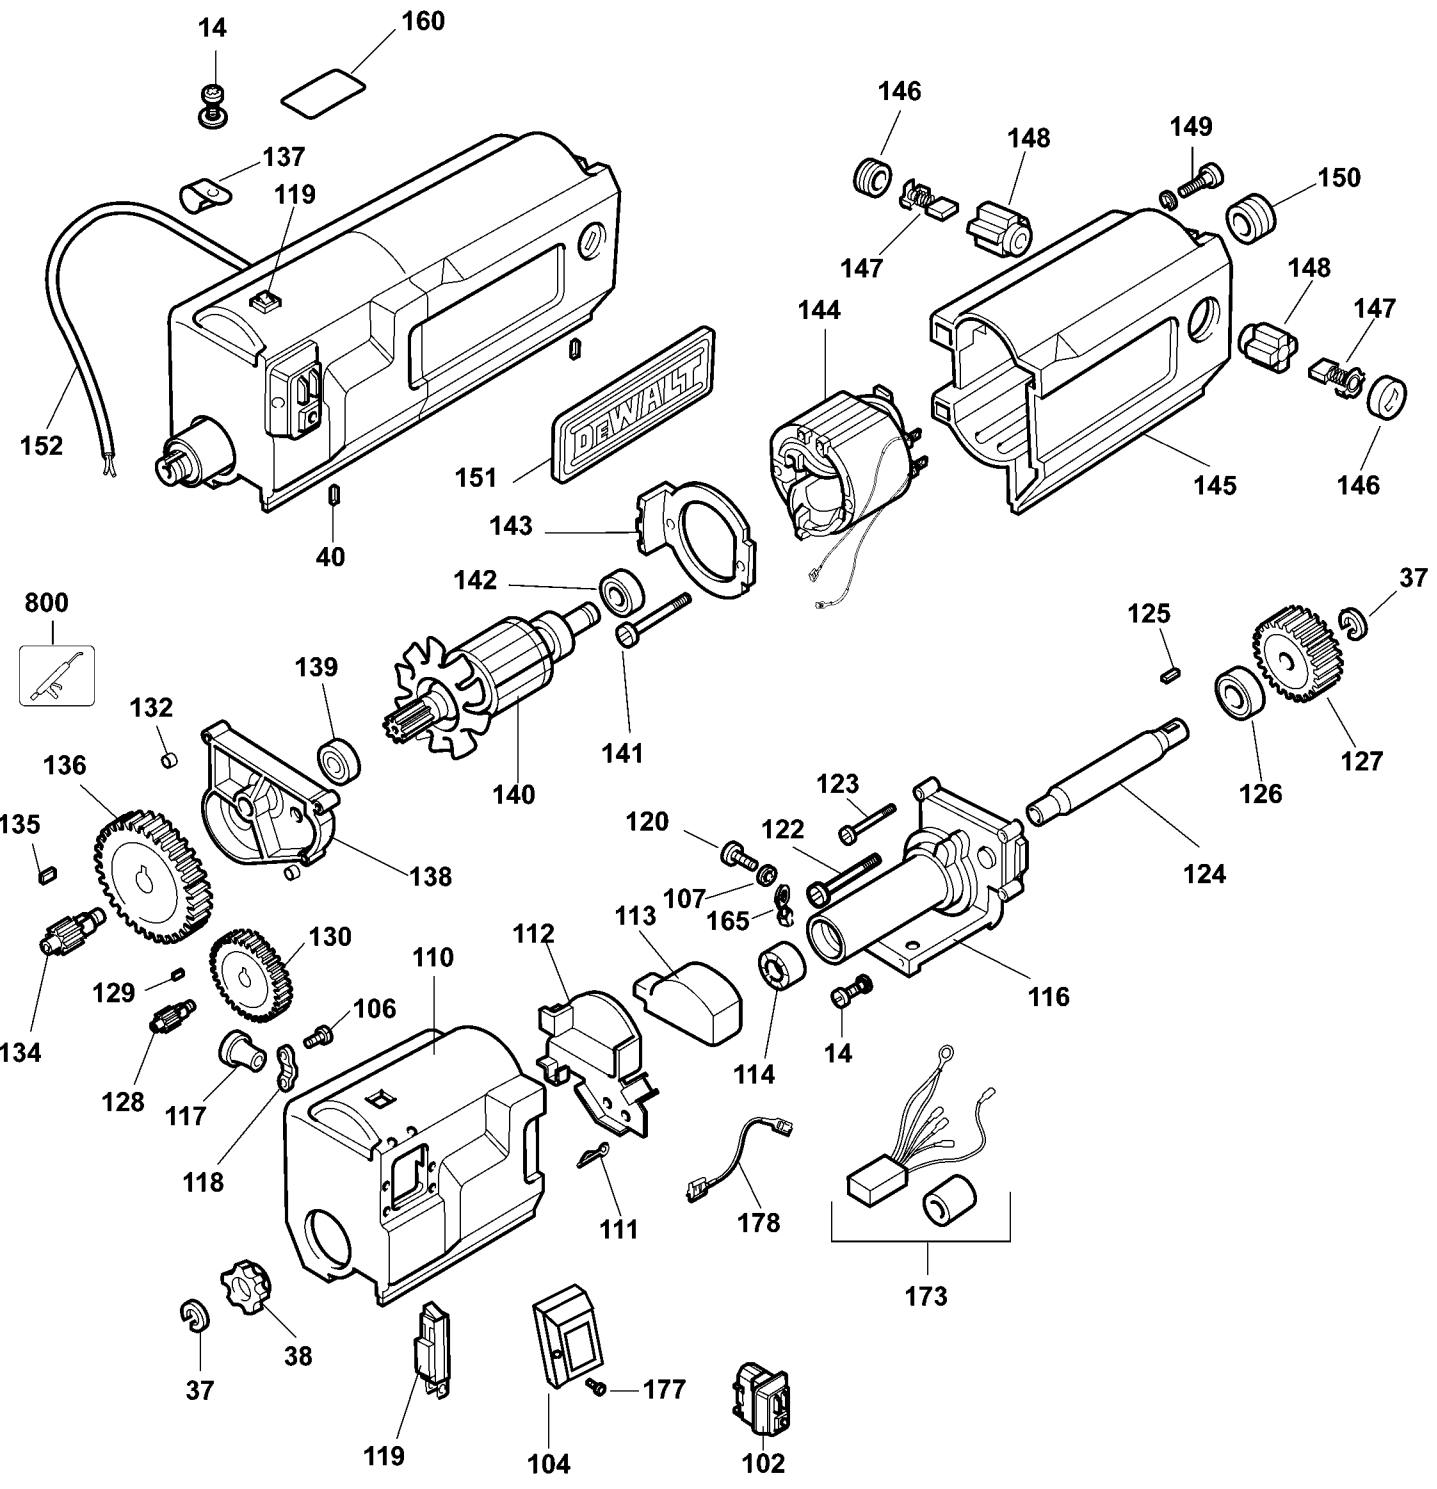

193
192
191

156
157

Parts List for DW733-B2 Type 2

Item Number	Part Number	Description	Qty Required
1	1004514-00	SCREW	3
2	285895-00	COVER,BOTTOM	1
3	285896-00	COVER,LEFTSIDE	1
4	429699-00	SCREW & WASHER	4
6	000000-00	No Longer Available	1
7	285899-00	SCREW	1
8	000000-00	No Longer Available	1
9	000000-00	No Longer Available	1
10	000000-00	No Longer Available	1
11	285903-00	TABLE	2
12	286256-00	NUT,HEX	6
14	285907-00	PLATE,SPRING	15
15	285907-00	PLATE,SPRING	2
16	285908-00	SPROCKET	2
17	285909-00	SCREW	4
18	000000-00	No Longer Available	1
19	285911-00	COVER,RIGHTSIDE	1
20	285912-00	SCALE	1
21	285913-00	PLATE	2
22	285914-00	SCREW	4
23	285915-00	SCREW	1
24	285916-00	STRUT	4
25	285917-00	NUT,HEX	1
26	098022-25	HEX HD SCREW	1
27	285918-00	SPRING	1
28	285919-00	BALL,STEEL	1
29	429613-00	TURRET	1

Parts List for DW733-B2 Type 2

Item Number	Part Number	Description	Qty Required
30	285921-00	SCREW	1
31	285922-00	SCREW	4
32	285923-00	PLATE,GASKET	1
33	285924-00	PLATE,GUIDE	2
34	284925-00	SCREW	4
35	429735-00	SCREW	10
36	285926-00	COVER,CHAIN	1
37	285927-00	RING,RETAINING	1
38	285928-00	SPROCKET	4
39	285929-00	COLLAR	1
40	285930-00	PIN	2
41	429670-00	SCREW & WASHER	2
43	285933-00	RING,RETAINING	1
44	285934-00	BEARING,BALL	1
45	285935-00	SCREW	2
46	285936-00	SCREW	2
47	285937-00	INDICATOR	1
48	285938-00	SCREW	1
49	285939-00	PLATE,CONTACT	1
50	285940-00	ROLLER	2
51	429612-00	SCALE PLATE	1
52	330024-00	SCREW	3
53	285942-00	HEAD	1
54	000000-00	No Longer Available	1
55	285943-00	GLASS ASY,MAG.	1
56	285944-00	BRACKET	4
57	285945-00	BUSHING	4