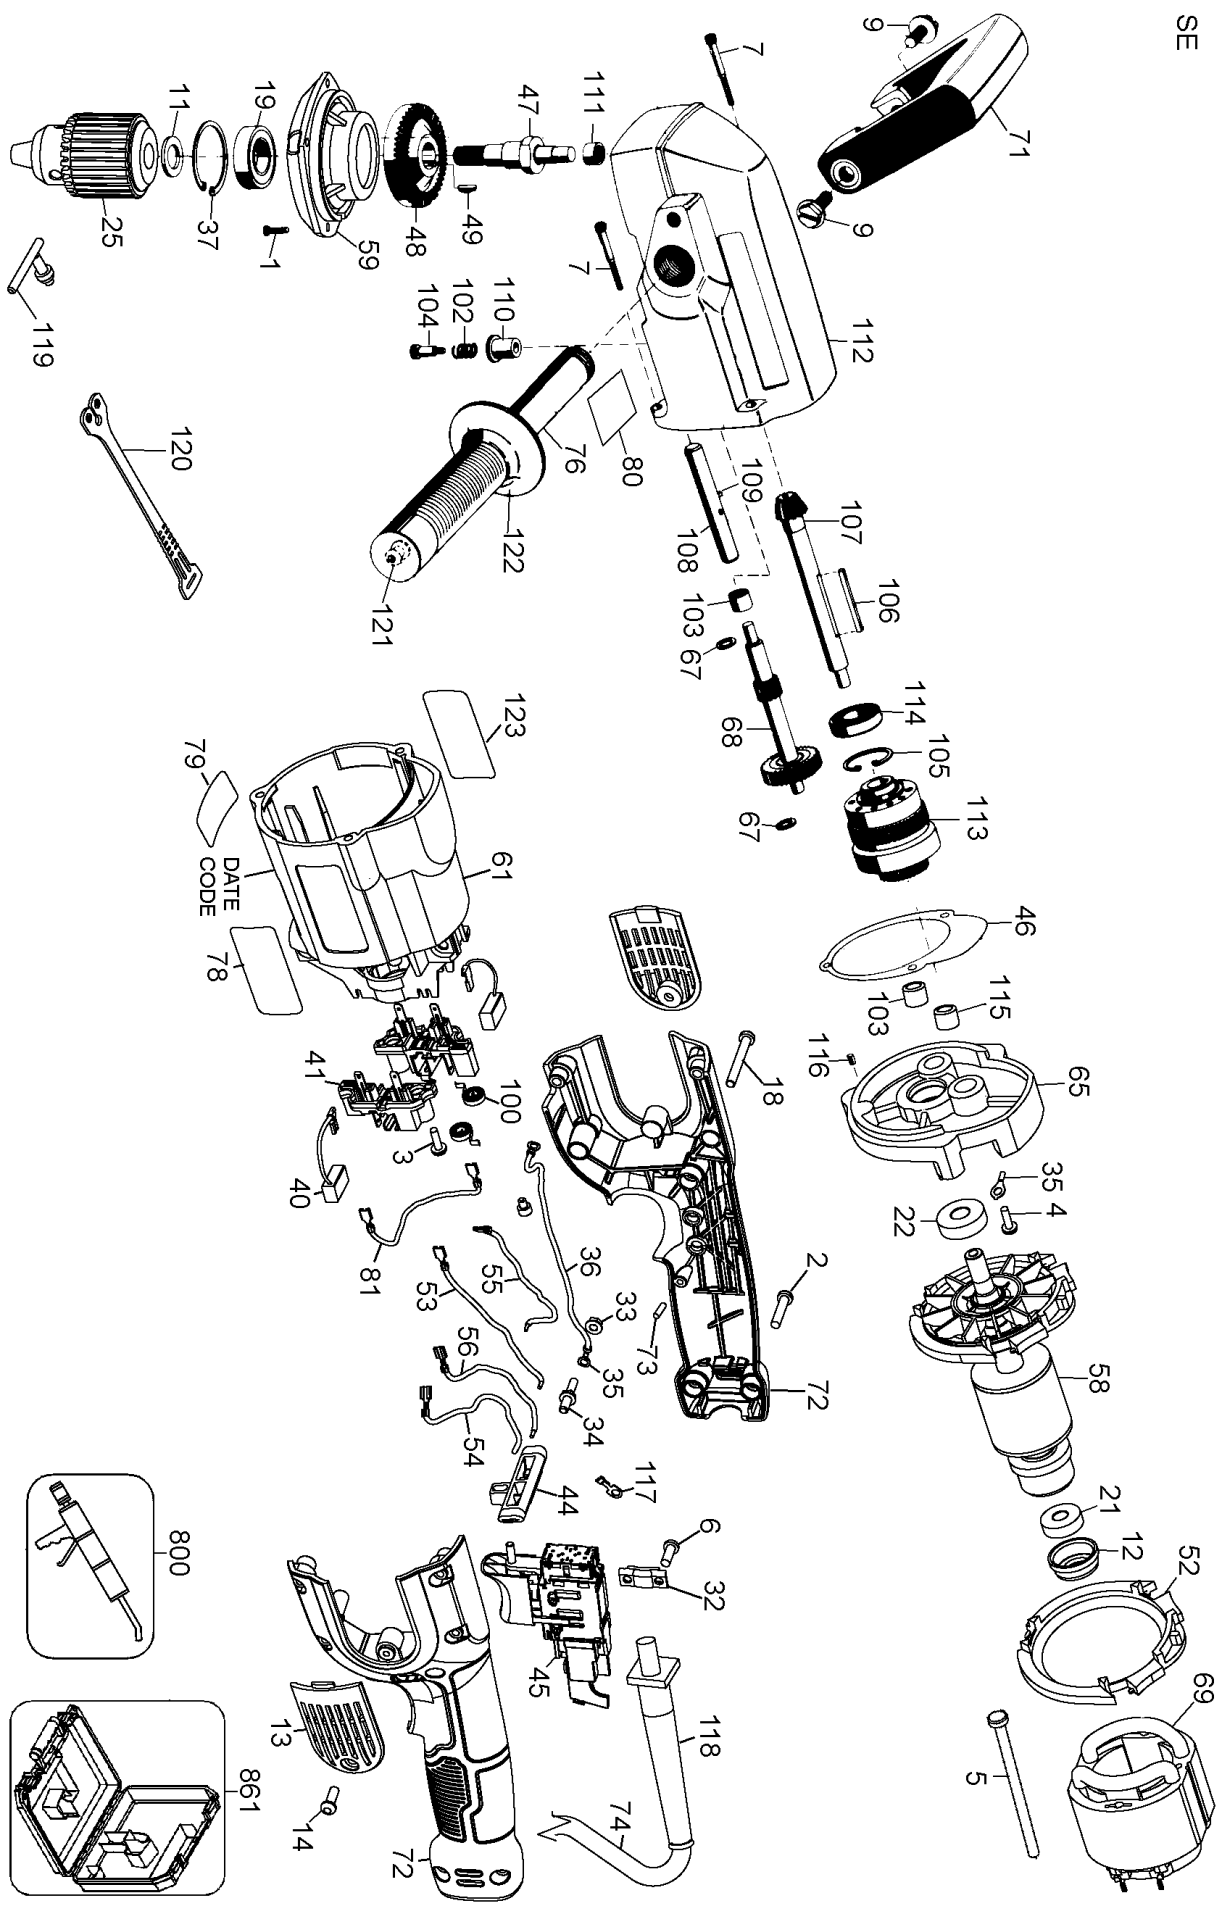

SE

Parts List for DW124K Type 3

Item Number	Part Number	Description	Qty Required
1	98119-16	SCREW, M4X16	4
2	330019-32	SCREW	3
3	176951-00	SCREW	2
4	330045-05	LOCK SCREW	1
5	330019-30	SCREW	2
6	330019-11	SCREW	2
7	631450-00	SCREW	3
9	135576-00	SCREW	2
11	445919-00	WASHER	1
12	445217-02	SLEEVE	1
13	656362-00	BRUSH DOOR	2
14	330019-12	SCREW	2
18	330019-16	SCREW	4
19	605040-31	BEARING, BALL	1
21	330003-04	BEARING,BALL	1
22	330003-17	BEARING,BALL	1
25	5140204-44	CHUCK & KEY	1
32	450877-00	CORD CLAMP	1
33	389031-00	NUT	1
34	389007-00	DBL-END SCREW	1
35	053650-00	TERMINAL	2
36	N411030	LEAD ASSY.	1
37	046934-00	RING	1
40	655213-02	BRUSH	2
41	616857-00	BRUSH HOLDER	2
44	N404466	FWD/REV BUTTON	1
45	N402580	VSR SWITCH	1

Parts List for DW124K Type 3

Item Number	Part Number	Description	Qty Required
46	143692-00	GASKET	1
47	445911-00	SPINDLE	1
48	135517-00	GEAR	1
49	004123-00	KEY	1
52	135524-00	BAFFLE,FAN	1
53	N411028	LEAD ASSY.	1
54	N411026	LEAD ASSY.	1
55	N411027	LEAD ASSY.	1
56	N411029	LEAD ASSY.	1
58	642925-01SV	ARMATURE	1
59	135526-00	BRG MOUNT	1
61	N419022	FIELD CASE	1
65	135535-01	COVER,GR.CASE	1
67	135581-00	WASHER	2
68	135545-00SV	GEAR&PINION	1
69	381711-00SV	FIELD	1
71	135567-01	HANDLE	1
72	N403550	HANDLE SET	1
73	099229-01	ROLLER	1
74	444518-98	CORD/10FT./16-3	1
76	095957-03	HANDLE	1
78	626839-00	ID LABEL	1
79	627143-00	LABEL	1
80	627725-00	CAUTION LABEL	1
81	616851-00	LEAD	1
100	383387-00	SPRING,BRUSH	2
102	045550-00	SPRING	1