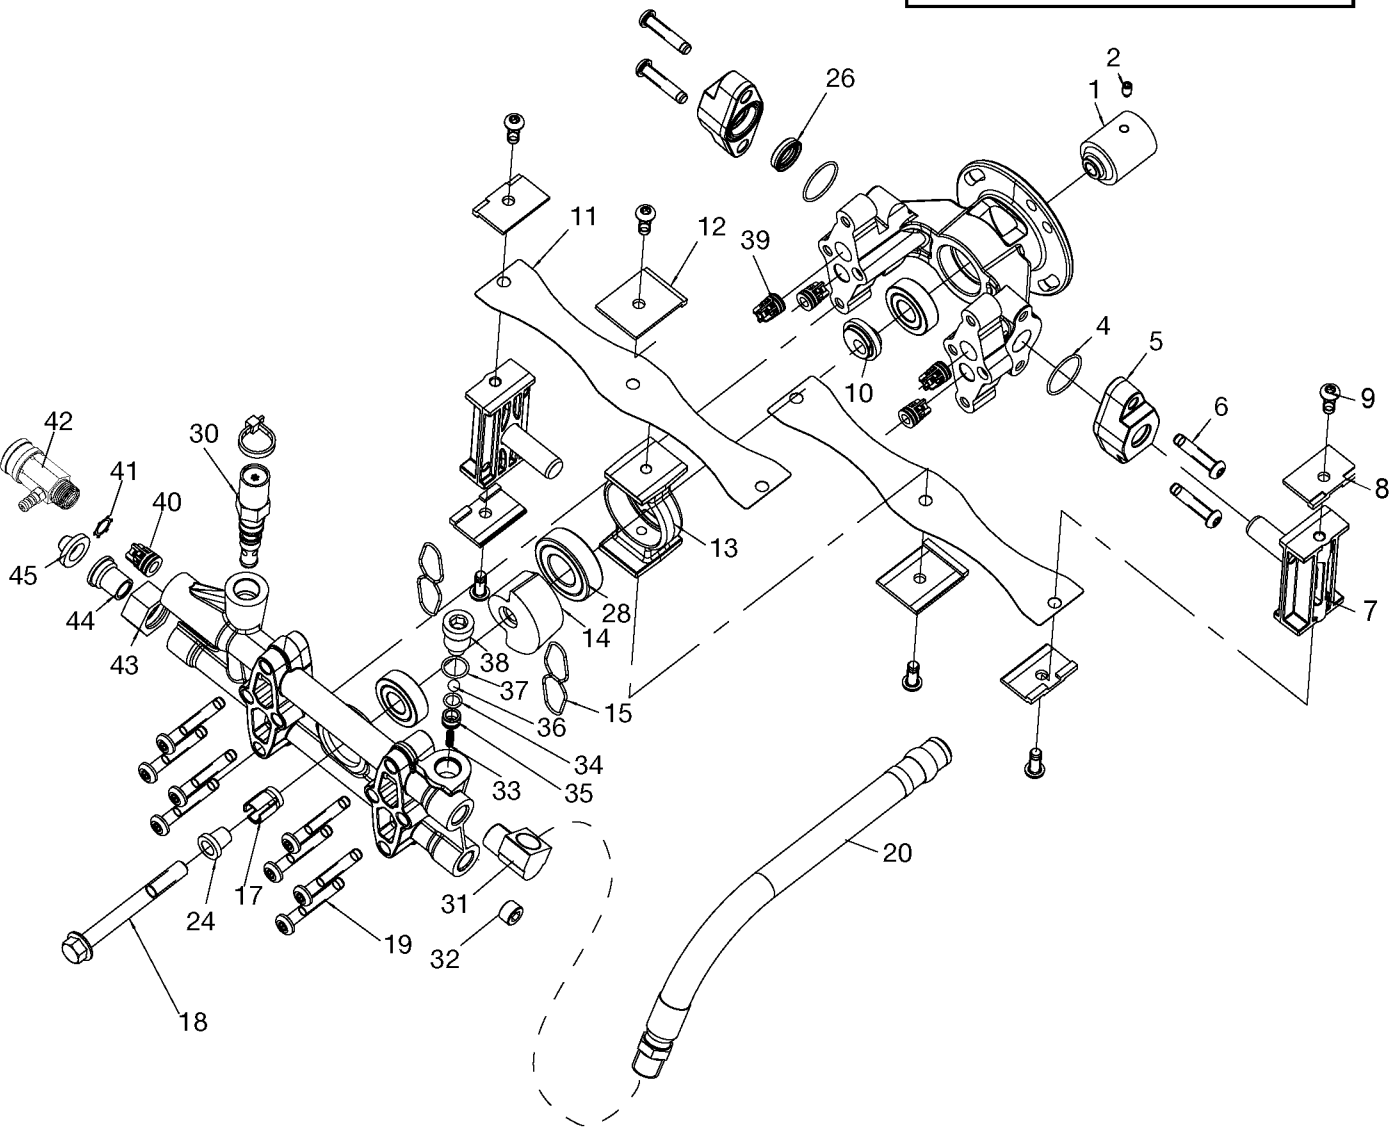

D28722 Valve Kit

contains Key#'s 39 (qty 4), 40 (qty 1), and 41 (qty 1)

D23514 Seal Kit

contains Key#'s 4 (qty 2),
15 (qty 2), 26 (qty 2), and 37 (qty1)

D23486 Piston Kit

contains Key #s 7 (qty 2)

Parts List for DTH2450 Type 0

Parts List for DTH2450 Type 0

Item Number	Part Number	Description	Qty Required
33	D20993	SPRING EASY START	1
34	D21259	O-RING #12 90 DURO	1
35	D21256	SEAT EASY START STAI	1
36	D20994	BALL 5/16 STAINLESS	1
37	000000-00	No Longer Available	1
37	000000-00	No Longer Available	1
38	D21141	PLUG VALVE	1
39	000000-00	No Longer Available	1
40	000000-00	No Longer Available	1
41	000000-00	No Longer Available	1
42	A19986	INJECTOR 1.8MM FIXED	1
43	H061	NUT SWIVEL GARDENHOS	1
44	H068	SWIVEL 3/8 MALE	1
45	F187	SCREEN GARDEN HOSE 3	1
201	D25054	SHAFT ENGINE COUPLE	1
202	D25006	SCREW SET 5/16-24 .4	1
204	000000-00	No Longer Available	1
204	000000-00	No Longer Available	1
205	000000-00	No Longer Available	1
206	D25565	SCREW 5/16-18 1.5 TH	1
207	000000-00	No Longer Available	1
208	A00755	CLAMP BLOCK END	1
209	5140125-96	SCREW	1
210	000000-00	No Longer Available	1
211	A15269	STRAP	2
212	A00756	CLAMP BLOCK MID STRA	1
213	000000-00	No Longer Available	1