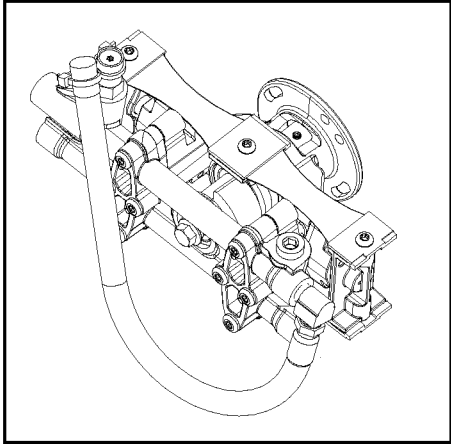

D28722 Valve Kit

contains Key#'s 39 (qty 4), 40 (qty 1), and 41 (qty 1)

D23514 Seal Kit

contains Key#'s 4 (qty 2),
15 (qty 2), 26 (qty 2), and 37 (qty1)

D23486 Piston Kit

contains Key #s 7 (qty 2)

Parts List for DTH2450 Type 0

Parts List for DTH2450 Type 0

Item Number	Part Number	Description	Qty Required
33	D20993	SPRING EASY START	1
34	D21259	O-RING #12 90 DURO	1
35	D21256	SEAT EASY START STAI	1
36	D20994	BALL 5/16 STAINLESS	1
37	000000-00	No Longer Available	1
37	000000-00	No Longer Available	1
38	D21141	PLUG VALVE	1
39	000000-00	No Longer Available	1
40	000000-00	No Longer Available	1
41	000000-00	No Longer Available	1
42	A19986	INJECTOR 1.8MM FIXED	1
43	H061	NUT SWIVEL GARDENHOS	1
44	H068	SWIVEL 3/8 MALE	1
45	F187	SCREEN GARDEN HOSE 3	1
201	D25054	SHAFT ENGINE COUPLE	1
202	D25006	SCREW SET 5/16-24 .4	1
204	000000-00	No Longer Available	1
204	000000-00	No Longer Available	1
205	000000-00	No Longer Available	1
206	D25565	SCREW 5/16-18 1.5 TH	1
207	000000-00	No Longer Available	1
208	A00755	CLAMP BLOCK END	1
209	5140125-96	SCREW	1
210	000000-00	No Longer Available	1
211	A15269	STRAP	2
212	A00756	CLAMP BLOCK MID STRA	1
213	000000-00	No Longer Available	1