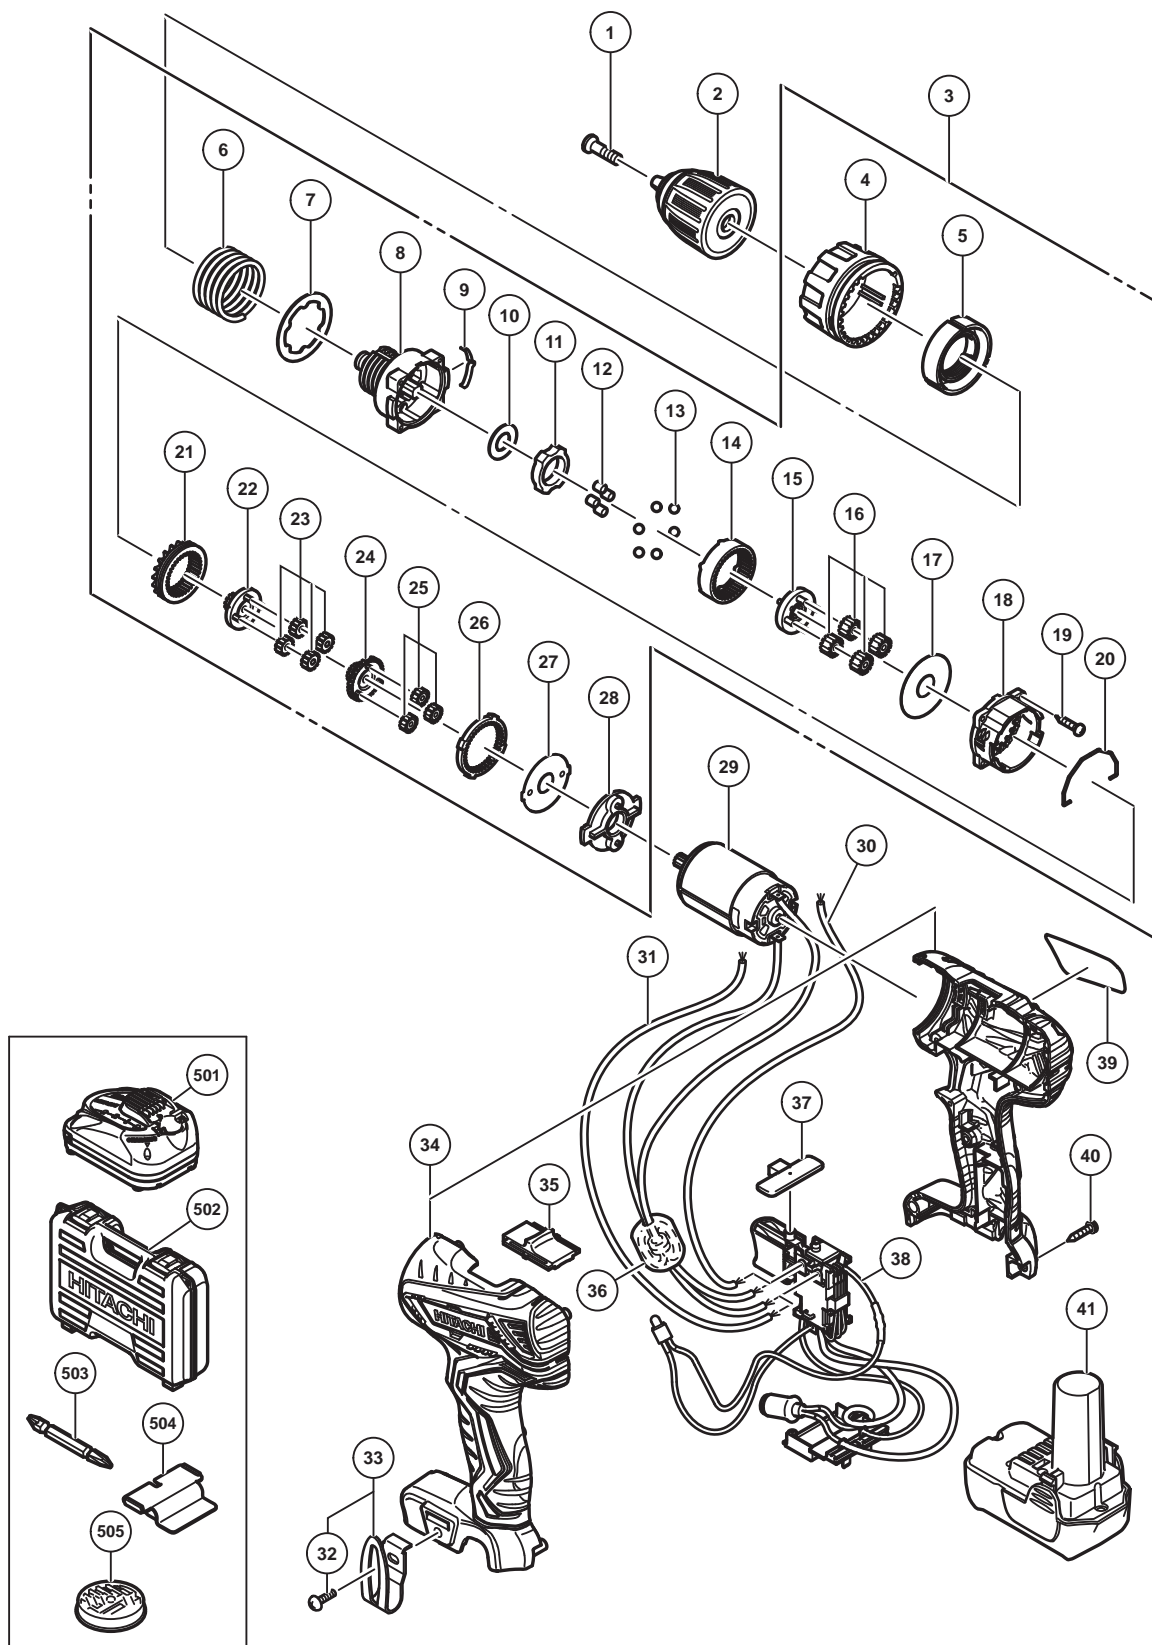

## ELECTRIC TOOL PARTS LIST

■ CORDLESS DRIVER DRILL  
Model DS 10DFL2

2014.7.10  
(E1)

**PARTS**

DS 10DFL2

ITEM NO.	CODE NO.	DESCRIPTION	NO. USED	REMARKS
1	337426	LEFT-HAND HEXALOBULAR M5	1	
* 2	337390	DRILL CHUCK 10TLRM-N (W/O CHUCK WRENCH)	1	
* 2	337389	DRILL CHUCK 10TLRM-N (W/O CHUCK WRENCH)	1	FOR USA,CAN
3	337407	GEAR BOX ASS'Y	1	INCLUD.4-28
4	337423	CLUTCH DIAL	1	
5	337422	NUT	1	
6	337421	SPRING	1	
7	337420	THRUST PLATE	1	
8	337408	FRONT CASE	1	
9	320773	CLICK SPRING	1	
10	337411	WASHER (B)	1	
11	337409	LOCK RING	1	
12	319744	ROLLER	4	
13	306936	STEEL BALL D5	6	
14	337412	RING GEAR	1	
15	337410	CARRIER	1	
16	337415	PLANET GEAR (C) SET (4 PCS.)	4	
17	320762	PLATE (B)	1	
18	337413	REAR CASE	1	
19	337425	SCREW SET D2.6 X 12 (4 PCS.)	4	
20	337424	SHIFT ARM (A)	1	
21	337416	SLIDE RING GEAR	1	
22	337414	PINION (C)	1	
23	320781	PLANET GEAR (B) SET (4 PCS.)	4	
24	337417	PINION (B)	1	
25	337418	PLANET GEAR (A) SET (3 PCS.)	3	
26	328726	FIRST RING GEAR	1	
27	320768	PLATE (A)	1	
28	337419	MOTOR SPACER	1	
29	337406	MOTOR DC 12V	1	
* 30		INTERNAL WIRE (RED)	1	FOR USA,CAN
* 31		INTERNAL WIRE (BLACK)	1	FOR USA,CAN
* 32	337357	TRUSS HD. SCREW M4 (BLACK)	1	FOR USA,CAN
* 33	337362	HOOK (A) ASS'Y	1	INCLUD.32 FOR USA,CAN
34	337403	HOUSING (A).(B) SET	1	
35	337405	SHIFT KNOB	1	
* 36	334866	INTERNAL WIRE FERRITE SET	1	FOR GBR
37	329548	PUSHING BUTTON (A)	1	
38	337359	SWITCH TERMINAL SET	1	
39		NAME PLATE	1	
40	313687	TAPPING SCREW (W/FLANGE) D3 X 16 (BLACK)	8	
* 41	331067	BATTERY BCL 1015 (EUROPE,AUS,NZL)	2	INCLUD.504
* 41		BATTERY BCL 1015S (USA,CAN)	2	INCLUD.504 SUPPLIED WITH ITEM NO.603

### STANDARD ACCESSORIES

DS 10DFL2

ITEM NO.	CODE NO.	DESCRIPTION	NO. USED	REMARKS
501		CHARGER (MODEL UC 10SL2)	1	
502	336642	CASE	1	
503	983006	+ DRIVER BIT NO.2 65L	1	
504	331086	BATTERY COVER	1	
* 505		BIT SET	1	FOR USA,CAN