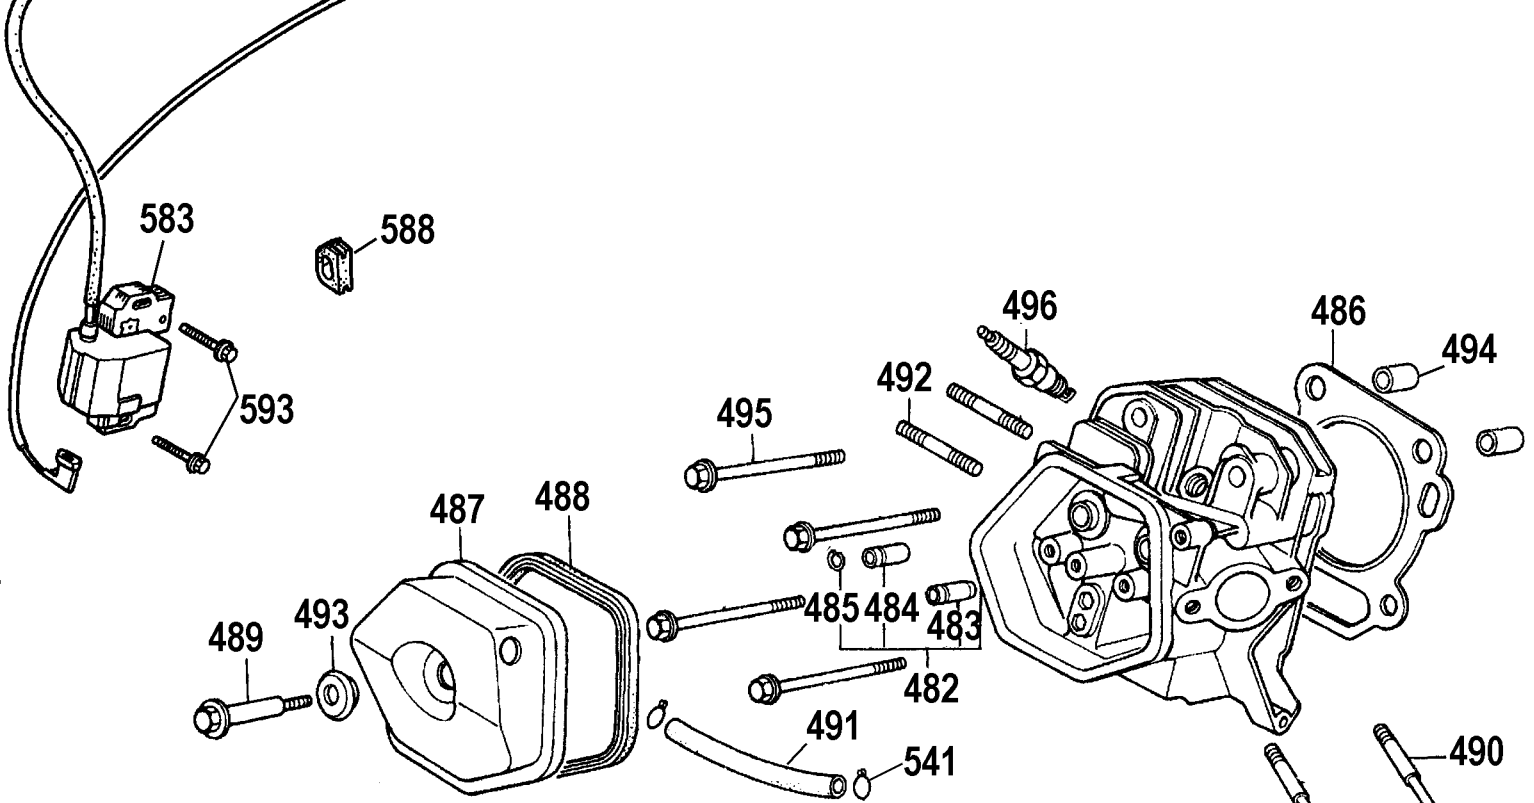

## Parts List for DP3750 Type 1

Item Number	Part Number	Description	Qty Required
1	A03496	PUMP	1
2	A08896	SCREW	8
3	P313	WASHER LOCK GEN 9670	8
4	A08927	KIT VALVE	1
5	A08927	KIT VALVE	1
6	A08927	KIT VALVE	1
7	A08927	KIT VALVE	1
8	A08927	KIT VALVE	1
9	A08904	ORING	6
10	A08905	CAP VALVE	6
11	A08927	KIT VALVE	1
12	15713	SCREW .250-20X.50 GE	8
13	15898	COVER BEARING	1
14	A08906	INDICATOR OIL LEVEL	1
15	15727	ORING	2
16	A03496	PUMP	1
17	A08928	KIT OIL SEAL	1
18	A03496	PUMP	1
19	P467	DIPSTICK	1
22	A08907	GUIDE PLUNGER	3
23	A08908	ROD CONNECTING	3
24	A08909	ORING COVER	1
25	A08910	COVER REAR CRANKCASE	1
26	A08911	SCREW	1
27	A08912	ORING	1
28	A08913	PLUG	2
29	A08914	PIN CON ROD	3

## Parts List for DP3750 Type 1

Item Number	Part Number	Description	Qty Required
630	285806-88	ARM	1
631	285803-25	ROD	1
632	285803-26	SPRING	1
633	285806-89	SPRING	1
634	285806-91	CONTROL LEVER	1
635	285800-35	SPRING	1
636	285805-66	WASHER	1
637	285800-37	HOLDER	1
638	285805-67	SPACER	1
639	285800-39	SPRING	1
640	285805-69	SPRING	1
641	285800-41	BOLT	2
642	285800-42	BOLT	1
643	285800-43	NUT	1
644	285806-92	SCREW	1
645	285802-21	SCREW	1
646	285800-46	NUT	1
654	285806-13	RING SET	1
654	285806-14	RING SET	1
654	285806-12	RING SET	1
654	285806-24	RING SET	1
655	285806-17	PISTON	1
655	285806-18	PISTON	1
655	285806-15	PISTON	1
655	285806-16	PISTON	1
656	285807-15	PIN	1
657	285806-20	CONNECTING ROD	1

## Parts List for DP3750 Type 1

Item Number	Part Number	Description	Qty Required
657	285806-19	CONNECTING ROD	1
658	285803-37	BOLT	2
659	285803-38	CLIP	2
660	285806-98	COVER	1
661	285803-00	SHROUD	1
662	285806-99	SWITCH ASSY.	1
663	285800-41	BOLT	6
664	285805-82	CLIP	1
665	A08642	ENGINE	1
666	285802-76	SWITCH ASSY	1
667	285802-77	SHAFT	1
675	285801-75	LABEL	1
676	285805-88	LABEL	1
678	285801-78	LABEL	1
800	AR-64516	OIL	1
876	AR-2190	O-RING KIT	1
876	A08933	KIT UNLOADER UPPER	1
876	A08932	KIT UNLOADER LOWER	1