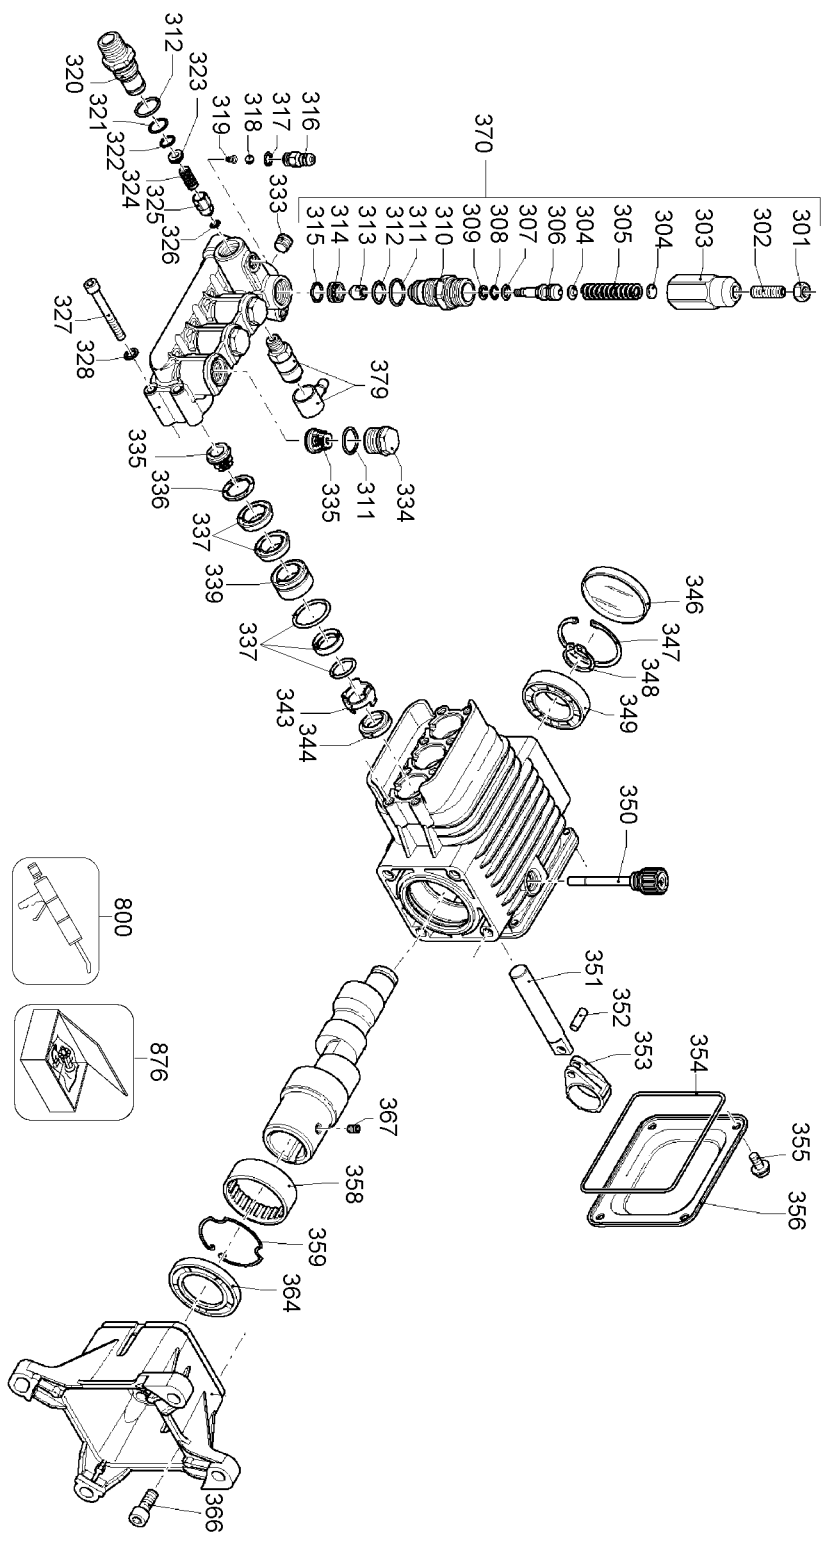

## Parts List for DP3750 Type 1

Item Number	Part Number	Description	Qty Required
1	A03496	PUMP	1
2	A08896	SCREW	8
3	P313	WASHER LOCK GEN 9670	8
4	A08927	KIT VALVE	1
5	A08927	KIT VALVE	1
6	A08927	KIT VALVE	1
7	A08927	KIT VALVE	1
8	A08927	KIT VALVE	1
9	A08904	ORING	6
10	A08905	CAP VALVE	6
11	A08927	KIT VALVE	1
12	15713	SCREW .250-20X.50 GE	8
13	15898	COVER BEARING	1
14	A08906	INDICATOR OIL LEVEL	1
15	15727	ORING	2
16	A03496	PUMP	1
17	A08928	KIT OIL SEAL	1
18	A03496	PUMP	1
19	P467	DIPSTICK	1
22	A08907	GUIDE PLUNGER	3
23	A08908	ROD CONNECTING	3
24	A08909	ORING COVER	1
25	A08910	COVER REAR CRANKCASE	1
26	A08911	SCREW	1
27	A08912	ORING	1
28	A08913	PLUG	2
29	A08914	PIN CON ROD	3

## Parts List for DP3750 Type 1

Item Number	Part Number	Description	Qty Required
131	A08926	NOZZLE	1
132	A08935	INJECTOR CHEMICAL	1
133	A08935	INJECTOR CHEMICAL	1
134	A08935	INJECTOR CHEMICAL	1
135	A08935	INJECTOR CHEMICAL	1
142	A08935	INJECTOR CHEMICAL	1
143	A08935	INJECTOR CHEMICAL	1
144	A08935	INJECTOR CHEMICAL	1
201	A08642	ENGINE	1
202	000000-00	No Longer Available	1
203	A14552	LABEL HOT SURFACE	1
205	A03496	PUMP	1
205	A03496	PUMP	1
206	A13857	LABEL WARNING	1
208	A11349	BOLT .375-16X1.25 FL	4
209	000000-00	No Longer Available	1
210	A13856	HANDLE ASSEMBLY	1
211	A18466	NUT	4
212	18300	BOLT .375-16X1.75 FL	4
213	A00253	TIRE PNEU 12 X 4 STU	2
214	D30249	COLLER AXLE SET SCRE	2
215	A16267	LABEL WARNING	1
216	A16268	LABEL WARNING	1
217	A16269	LABEL WARNING	1
218	1000001689	HIGH PRESSURE HOSE	1
218	H140	HOSE ASSY CHEMICAL	1
219	D21436	SCREW .250-20X.750 U	2