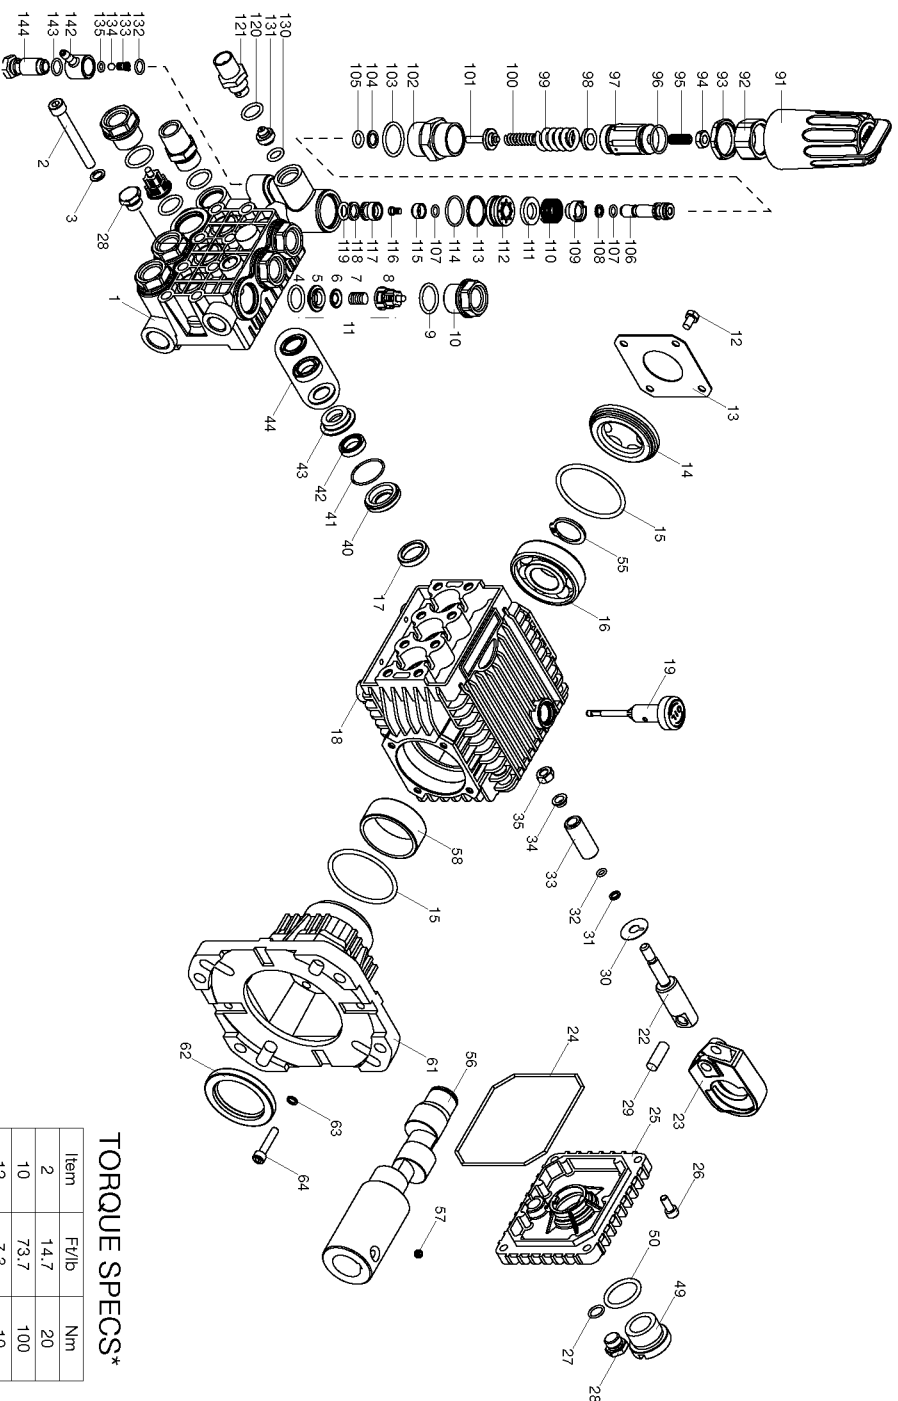

A08042 - TX1510 - PUMP - GENERAL

TORQUE SPECS*

Item	Ft/lb	Nm
2	14.7	20
10	73.7	100
12	7.3	10
26	7.3	10
28	14.7	20
35	11.0	15
64	7.3	10

*Decrease torque by 20% if threads are lubricated.