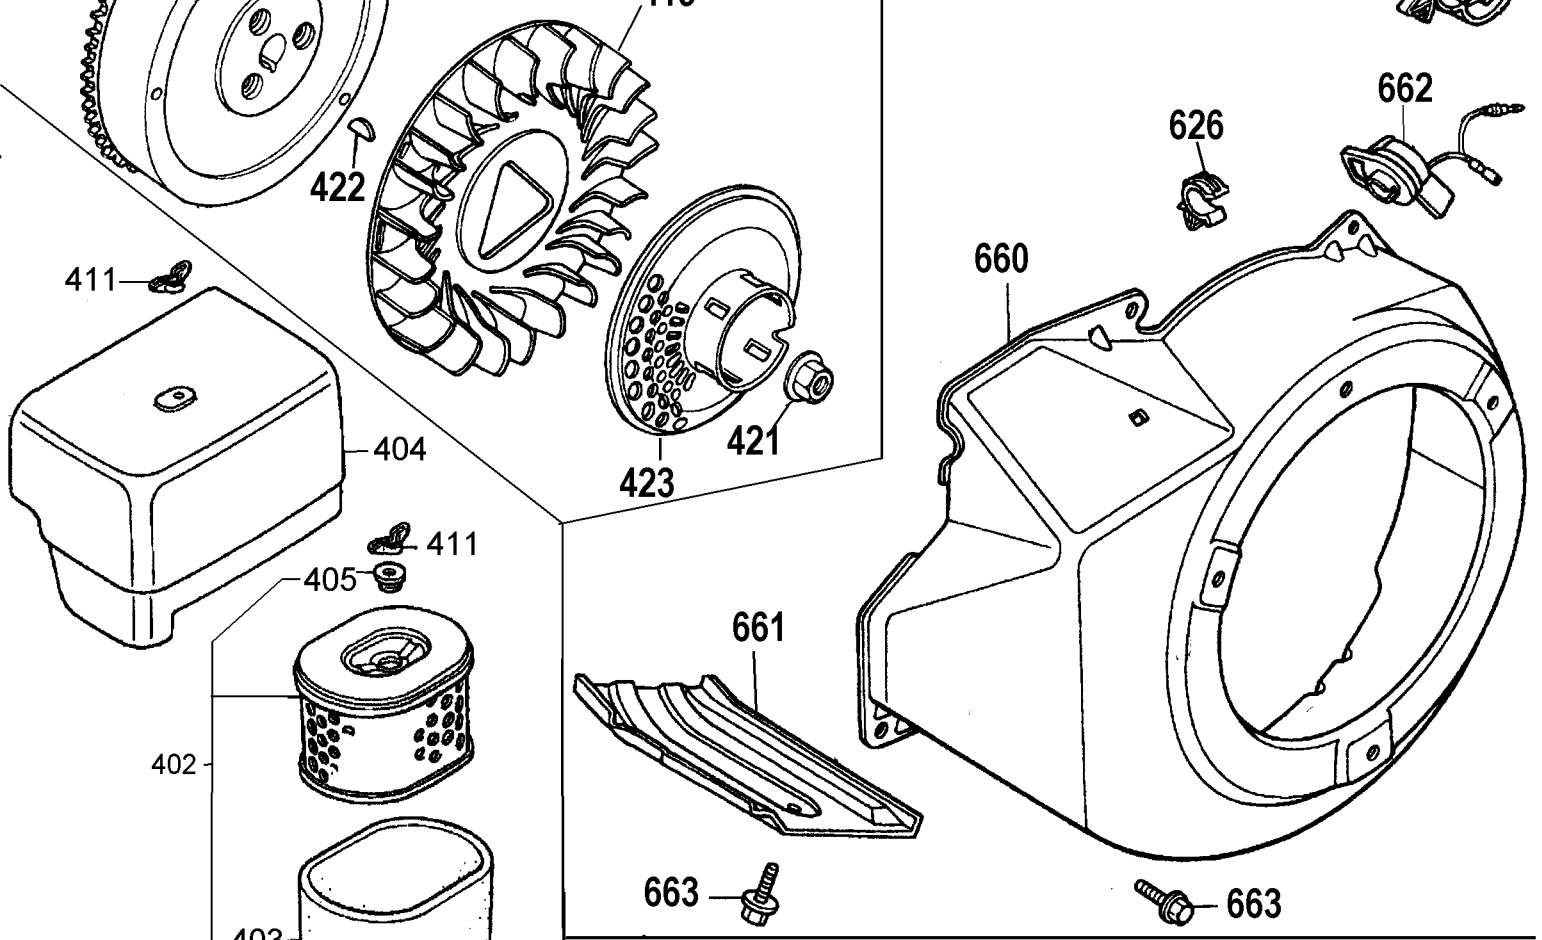

## Parts List for DP3750 Type 1

Item Number	Part Number	Description	Qty Required
1	A03496	PUMP	1
2	A08896	SCREW	8
3	P313	WASHER LOCK GEN 9670	8
4	A08927	KIT VALVE	1
5	A08927	KIT VALVE	1
6	A08927	KIT VALVE	1
7	A08927	KIT VALVE	1
8	A08927	KIT VALVE	1
9	A08904	ORING	6
10	A08905	CAP VALVE	6
11	A08927	KIT VALVE	1
12	15713	SCREW .250-20X.50 GE	8
13	15898	COVER BEARING	1
14	A08906	INDICATOR OIL LEVEL	1
15	15727	ORING	2
16	A03496	PUMP	1
17	A08928	KIT OIL SEAL	1
18	A03496	PUMP	1
19	P467	DIPSTICK	1
22	A08907	GUIDE PLUNGER	3
23	A08908	ROD CONNECTING	3
24	A08909	ORING COVER	1
25	A08910	COVER REAR CRANKCASE	1
26	A08911	SCREW	1
27	A08912	ORING	1
28	A08913	PLUG	2
29	A08914	PIN CON ROD	3

## Parts List for DP3750 Type 1

Item Number	Part Number	Description	Qty Required
630	285806-88	ARM	1
631	285803-25	ROD	1
632	285803-26	SPRING	1
633	285806-89	SPRING	1
634	285806-91	CONTROL LEVER	1
635	285800-35	SPRING	1
636	285805-66	WASHER	1
637	285800-37	HOLDER	1
638	285805-67	SPACER	1
639	285800-39	SPRING	1
640	285805-69	SPRING	1
641	285800-41	BOLT	2
642	285800-42	BOLT	1
643	285800-43	NUT	1
644	285806-92	SCREW	1
645	285802-21	SCREW	1
646	285800-46	NUT	1
654	285806-13	RING SET	1
654	285806-14	RING SET	1
654	285806-12	RING SET	1
654	285806-24	RING SET	1
655	285806-17	PISTON	1
655	285806-18	PISTON	1
655	285806-15	PISTON	1
655	285806-16	PISTON	1
656	285807-15	PIN	1
657	285806-20	CONNECTING ROD	1

## Parts List for DP3750 Type 1

Item Number	Part Number	Description	Qty Required
657	285806-19	CONNECTING ROD	1
658	285803-37	BOLT	2
659	285803-38	CLIP	2
660	285806-98	COVER	1
661	285803-00	SHROUD	1
662	285806-99	SWITCH ASSY.	1
663	285800-41	BOLT	6
664	285805-82	CLIP	1
665	A08642	ENGINE	1
666	285802-76	SWITCH ASSY	1
667	285802-77	SHAFT	1
675	285801-75	LABEL	1
676	285805-88	LABEL	1
678	285801-78	LABEL	1
800	AR-64516	OIL	1
876	AR-2190	O-RING KIT	1
876	A08933	KIT UNLOADER UPPER	1
876	A08932	KIT UNLOADER LOWER	1