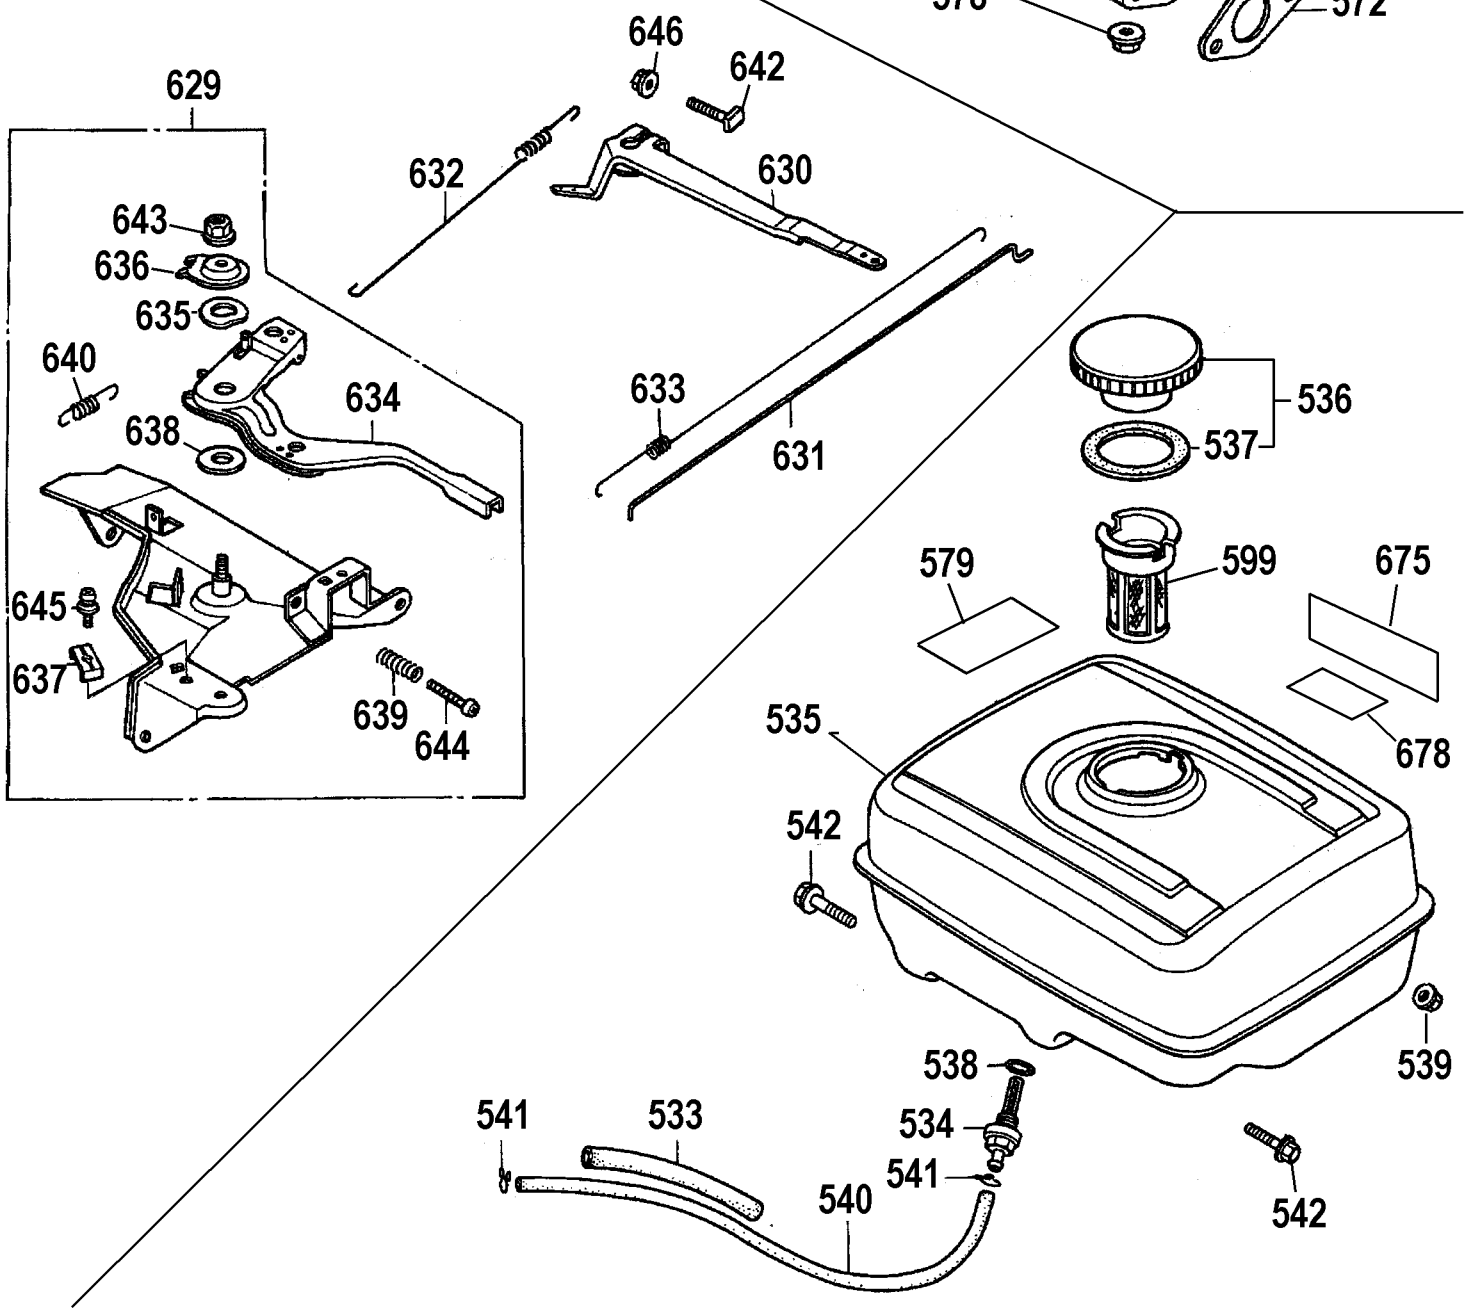

## Parts List for DP3750 Type 1

Item Number	Part Number	Description	Qty Required
1	A03496	PUMP	1
2	A08896	SCREW	8
3	P313	WASHER LOCK GEN 9670	8
4	A08927	KIT VALVE	1
5	A08927	KIT VALVE	1
6	A08927	KIT VALVE	1
7	A08927	KIT VALVE	1
8	A08927	KIT VALVE	1
9	A08904	ORING	6
10	A08905	CAP VALVE	6
11	A08927	KIT VALVE	1
12	15713	SCREW .250-20X.50 GE	8
13	15898	COVER BEARING	1
14	A08906	INDICATOR OIL LEVEL	1
15	15727	ORING	2
16	A03496	PUMP	1
17	A08928	KIT OIL SEAL	1
18	A03496	PUMP	1
19	P467	DIPSTICK	1
22	A08907	GUIDE PLUNGER	3
23	A08908	ROD CONNECTING	3
24	A08909	ORING COVER	1
25	A08910	COVER REAR CRANKCASE	1
26	A08911	SCREW	1
27	A08912	ORING	1
28	A08913	PLUG	2
29	A08914	PIN CON ROD	3

## Parts List for DP3750 Type 1

Item Number	Part Number	Description	Qty Required
428	285803-11	PUSH ROD	2
429	285803-12	ARM	2
430	285803-13	LIFTER	2
431	285800-18	PIVOT	2
432	285800-19	SPRING	1
433	285803-14	INTAKE VALVE	1
434	285803-15	VALVE	1
435	285803-16	SPRING	2
436	285803-17	RETAINER	1
437	285803-18	RETAINER	1
438	285803-19	SEAT	1
439	285803-20	ROTATOR VALVE	1
440	285803-21	PLATE	1
441	285800-27	BOLT	2
442	285800-28	NUT	2
443	285803-22	SEAL	1
447	285805-51	GASKET SET	1
448	285803-76	VALVE SET	1
449	285803-77	FLOAT SET	1
450	285805-61	CHAMBER SET	1
451	285800-51	SET SCREW	1
452	285800-52	SET SCREW	1
453	285800-53	SET SCREW	1
454	285806-82	CHOKE SET	1
455	285806-83	CARBURETOR	1
456	285800-56	SCREW	1
457	285806-84	NOZZLE	1

## Parts List for DP3750 Type 1

Item Number	Part Number	Description	Qty Required
657	285806-19	CONNECTING ROD	1
658	285803-37	BOLT	2
659	285803-38	CLIP	2
660	285806-98	COVER	1
661	285803-00	SHROUD	1
662	285806-99	SWITCH ASSY.	1
663	285800-41	BOLT	6
664	285805-82	CLIP	1
665	A08642	ENGINE	1
666	285802-76	SWITCH ASSY	1
667	285802-77	SHAFT	1
675	285801-75	LABEL	1
676	285805-88	LABEL	1
678	285801-78	LABEL	1
800	AR-64516	OIL	1
876	AR-2190	O-RING KIT	1
876	A08933	KIT UNLOADER UPPER	1
876	A08932	KIT UNLOADER LOWER	1