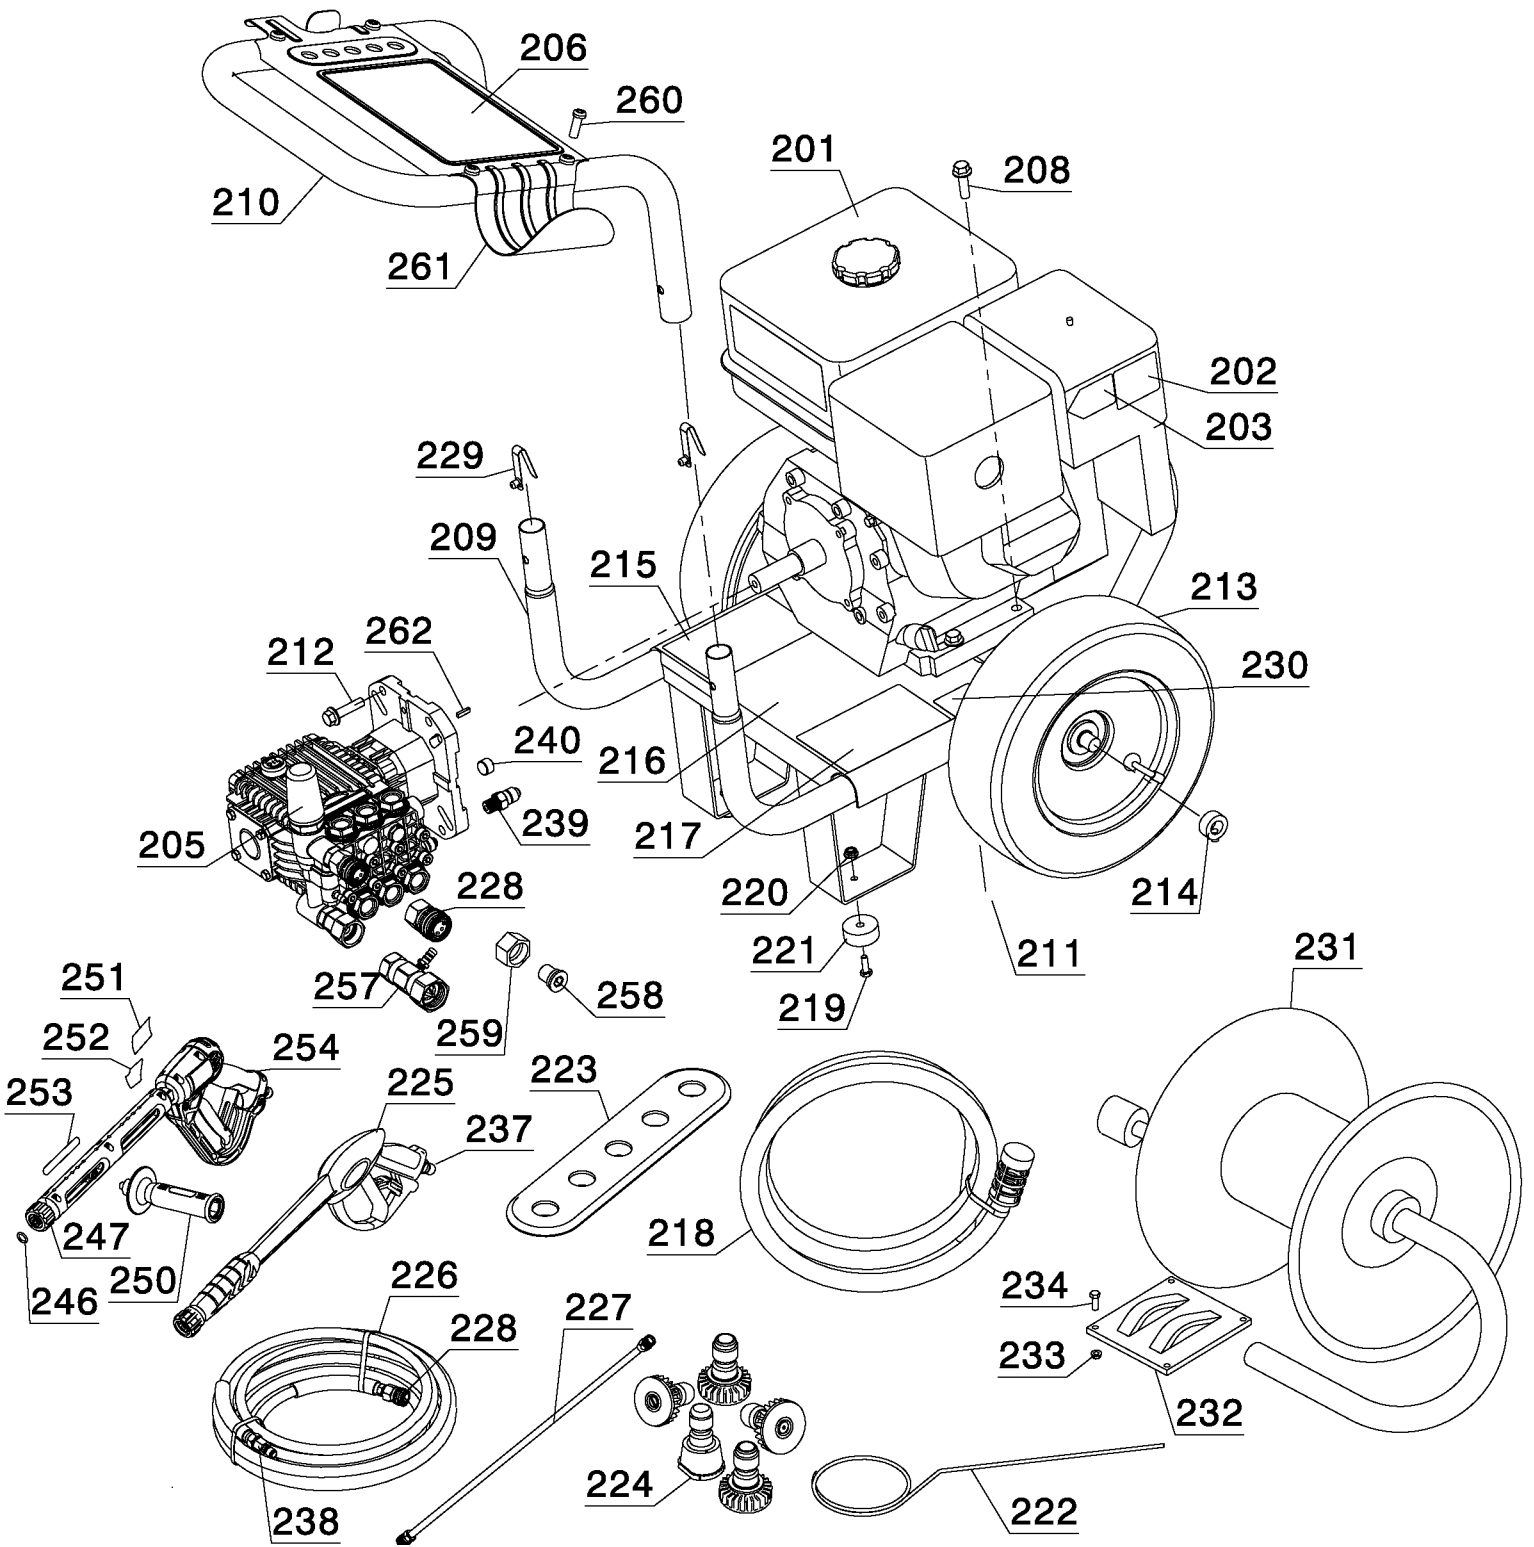

## Parts List for DP3750 Type 1

Item Number	Part Number	Description	Qty Required
1	A03496	PUMP	1
2	A08896	SCREW	8
3	P313	WASHER LOCK GEN 9670	8
4	A08927	KIT VALVE	1
5	A08927	KIT VALVE	1
6	A08927	KIT VALVE	1
7	A08927	KIT VALVE	1
8	A08927	KIT VALVE	1
9	A08904	ORING	6
10	A08905	CAP VALVE	6
11	A08927	KIT VALVE	1
12	15713	SCREW .250-20X.50 GE	8
13	15898	COVER BEARING	1
14	A08906	INDICATOR OIL LEVEL	1
15	15727	ORING	2
16	A03496	PUMP	1
17	A08928	KIT OIL SEAL	1
18	A03496	PUMP	1
19	P467	DIPSTICK	1
22	A08907	GUIDE PLUNGER	3
23	A08908	ROD CONNECTING	3
24	A08909	ORING COVER	1
25	A08910	COVER REAR CRANKCASE	1
26	A08911	SCREW	1
27	A08912	ORING	1
28	A08913	PLUG	2
29	A08914	PIN CON ROD	3

## Parts List for DP3750 Type 1

Item Number	Part Number	Description	Qty Required
428	285803-11	PUSH ROD	2
429	285803-12	ARM	2
430	285803-13	LIFTER	2
431	285800-18	PIVOT	2
432	285800-19	SPRING	1
433	285803-14	INTAKE VALVE	1
434	285803-15	VALVE	1
435	285803-16	SPRING	2
436	285803-17	RETAINER	1
437	285803-18	RETAINER	1
438	285803-19	SEAT	1
439	285803-20	ROTATOR VALVE	1
440	285803-21	PLATE	1
441	285800-27	BOLT	2
442	285800-28	NUT	2
443	285803-22	SEAL	1
447	285805-51	GASKET SET	1
448	285803-76	VALVE SET	1
449	285803-77	FLOAT SET	1
450	285805-61	CHAMBER SET	1
451	285800-51	SET SCREW	1
452	285800-52	SET SCREW	1
453	285800-53	SET SCREW	1
454	285806-82	CHOKE SET	1
455	285806-83	CARBURETOR	1
456	285800-56	SCREW	1
457	285806-84	NOZZLE	1

## Parts List for DP3750 Type 1

Item Number	Part Number	Description	Qty Required
657	285806-19	CONNECTING ROD	1
658	285803-37	BOLT	2
659	285803-38	CLIP	2
660	285806-98	COVER	1
661	285803-00	SHROUD	1
662	285806-99	SWITCH ASSY.	1
663	285800-41	BOLT	6
664	285805-82	CLIP	1
665	A08642	ENGINE	1
666	285802-76	SWITCH ASSY	1
667	285802-77	SHAFT	1
675	285801-75	LABEL	1
676	285805-88	LABEL	1
678	285801-78	LABEL	1
800	AR-64516	OIL	1
876	AR-2190	O-RING KIT	1
876	A08933	KIT UNLOADER UPPER	1
876	A08932	KIT UNLOADER LOWER	1