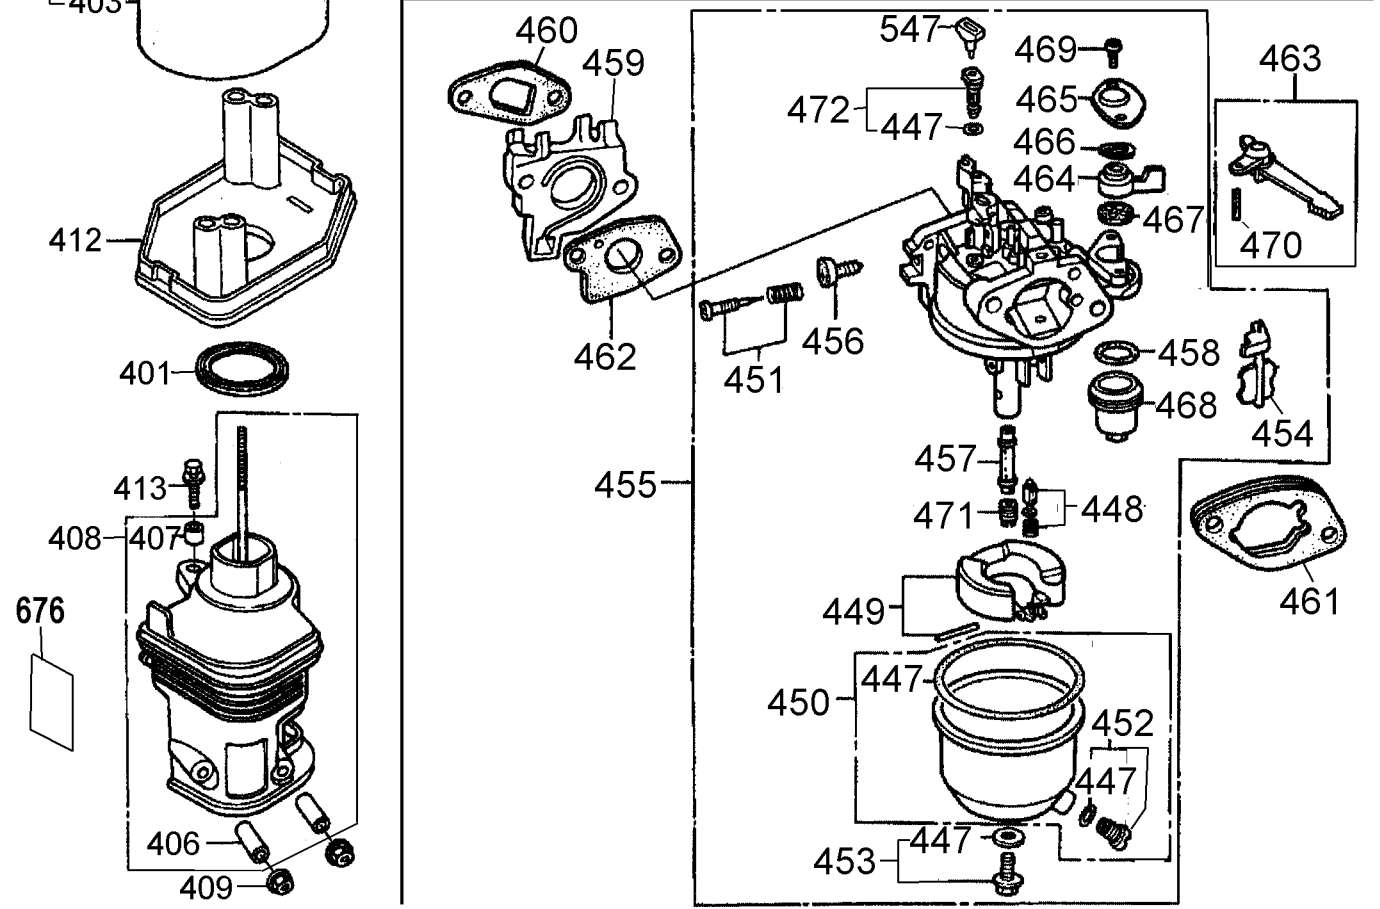

## Parts List for DP3750 Type 1

Item Number	Part Number	Description	Qty Required
1	A03496	PUMP	1
2	A08896	SCREW	8
3	P313	WASHER LOCK GEN 9670	8
4	A08927	KIT VALVE	1
5	A08927	KIT VALVE	1
6	A08927	KIT VALVE	1
7	A08927	KIT VALVE	1
8	A08927	KIT VALVE	1
9	A08904	ORING	6
10	A08905	CAP VALVE	6
11	A08927	KIT VALVE	1
12	15713	SCREW .250-20X.50 GE	8
13	15898	COVER BEARING	1
14	A08906	INDICATOR OIL LEVEL	1
15	15727	ORING	2
16	A03496	PUMP	1
17	A08928	KIT OIL SEAL	1
18	A03496	PUMP	1
19	P467	DIPSTICK	1
22	A08907	GUIDE PLUNGER	3
23	A08908	ROD CONNECTING	3
24	A08909	ORING COVER	1
25	A08910	COVER REAR CRANKCASE	1
26	A08911	SCREW	1
27	A08912	ORING	1
28	A08913	PLUG	2
29	A08914	PIN CON ROD	3

## Parts List for DP3750 Type 1

Item Number	Part Number	Description	Qty Required
630	285806-88	ARM	1
631	285803-25	ROD	1
632	285803-26	SPRING	1
633	285806-89	SPRING	1
634	285806-91	CONTROL LEVER	1
635	285800-35	SPRING	1
636	285805-66	WASHER	1
637	285800-37	HOLDER	1
638	285805-67	SPACER	1
639	285800-39	SPRING	1
640	285805-69	SPRING	1
641	285800-41	BOLT	2
642	285800-42	BOLT	1
643	285800-43	NUT	1
644	285806-92	SCREW	1
645	285802-21	SCREW	1
646	285800-46	NUT	1
654	285806-13	RING SET	1
654	285806-14	RING SET	1
654	285806-12	RING SET	1
654	285806-24	RING SET	1
655	285806-17	PISTON	1
655	285806-18	PISTON	1
655	285806-15	PISTON	1
655	285806-16	PISTON	1
656	285807-15	PIN	1
657	285806-20	CONNECTING ROD	1

## Parts List for DP3750 Type 1

Item Number	Part Number	Description	Qty Required
657	285806-19	CONNECTING ROD	1
658	285803-37	BOLT	2
659	285803-38	CLIP	2
660	285806-98	COVER	1
661	285803-00	SHROUD	1
662	285806-99	SWITCH ASSY.	1
663	285800-41	BOLT	6
664	285805-82	CLIP	1
665	A08642	ENGINE	1
666	285802-76	SWITCH ASSY	1
667	285802-77	SHAFT	1
675	285801-75	LABEL	1
676	285805-88	LABEL	1
678	285801-78	LABEL	1
800	AR-64516	OIL	1
876	AR-2190	O-RING KIT	1
876	A08933	KIT UNLOADER UPPER	1
876	A08932	KIT UNLOADER LOWER	1