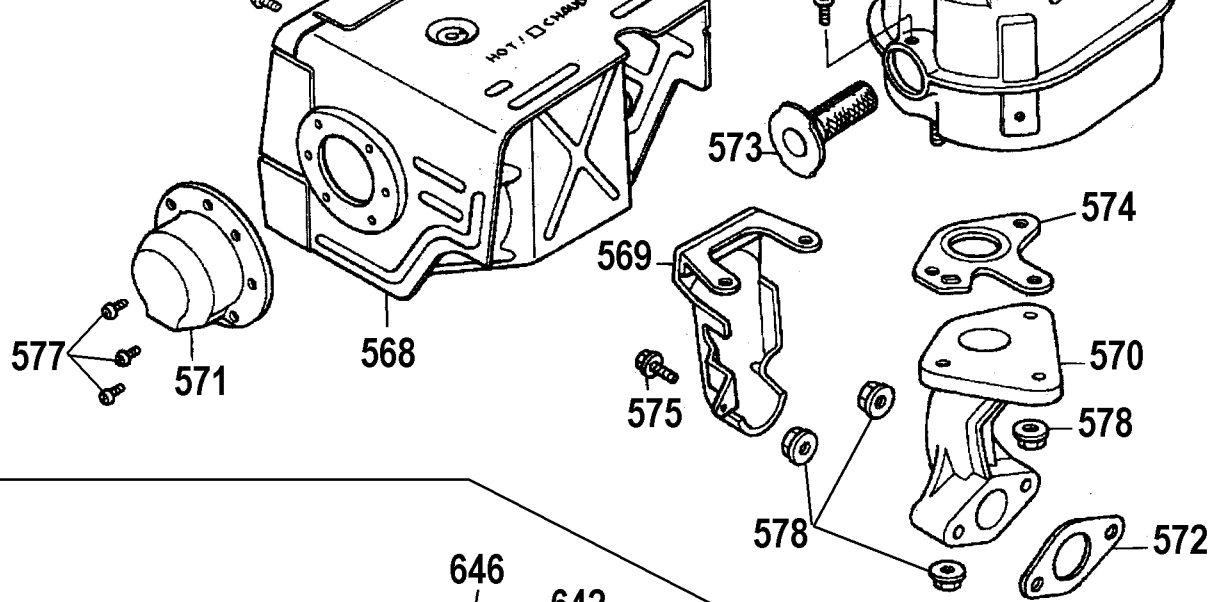

## Parts List for DP3750 Type 1

Item Number	Part Number	Description	Qty Required
1	A03496	PUMP	1
2	A08896	SCREW	8
3	P313	WASHER LOCK GEN 9670	8
4	A08927	KIT VALVE	1
5	A08927	KIT VALVE	1
6	A08927	KIT VALVE	1
7	A08927	KIT VALVE	1
8	A08927	KIT VALVE	1
9	A08904	ORING	6
10	A08905	CAP VALVE	6
11	A08927	KIT VALVE	1
12	15713	SCREW .250-20X.50 GE	8
13	15898	COVER BEARING	1
14	A08906	INDICATOR OIL LEVEL	1
15	15727	ORING	2
16	A03496	PUMP	1
17	A08928	KIT OIL SEAL	1
18	A03496	PUMP	1
19	P467	DIPSTICK	1
22	A08907	GUIDE PLUNGER	3
23	A08908	ROD CONNECTING	3
24	A08909	ORING COVER	1
25	A08910	COVER REAR CRANKCASE	1
26	A08911	SCREW	1
27	A08912	ORING	1
28	A08913	PLUG	2
29	A08914	PIN CON ROD	3