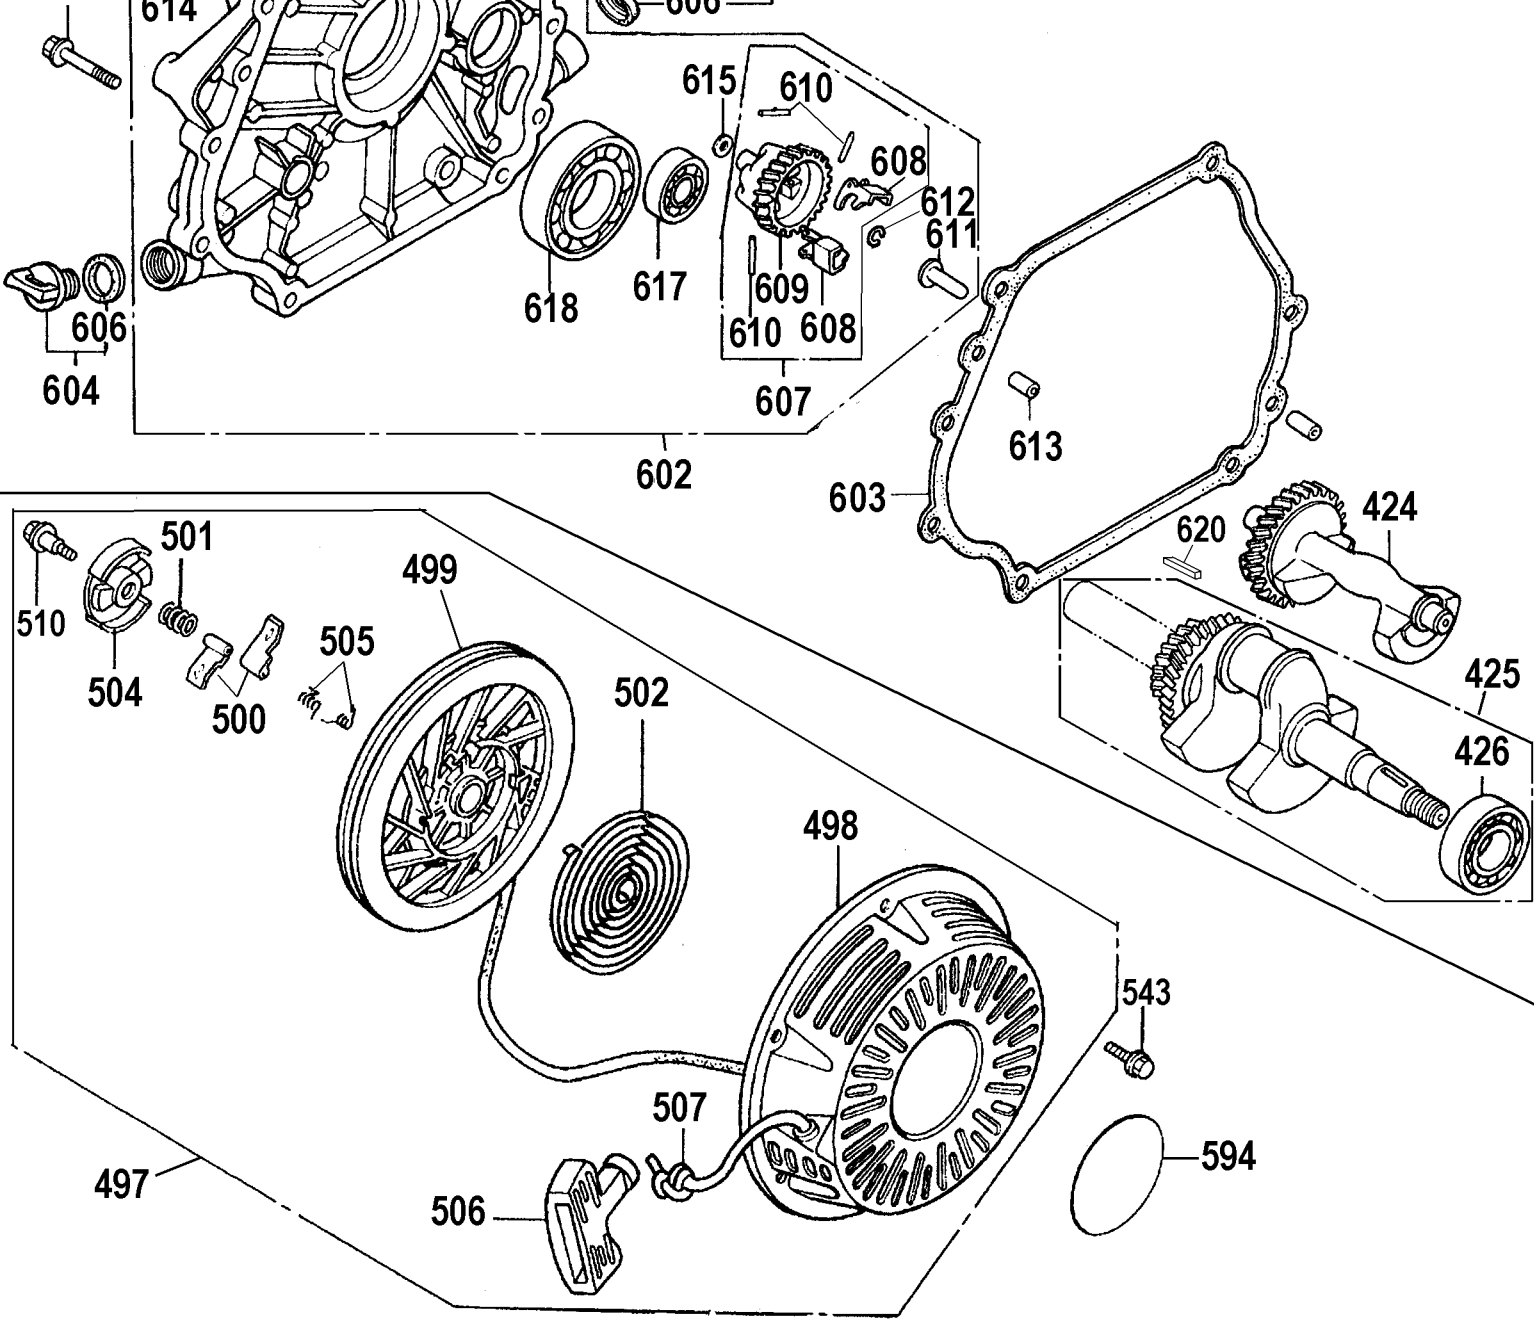

## Parts List for DP3750 Type 1

Item Number	Part Number	Description	Qty Required
1	A03496	PUMP	1
2	A08896	SCREW	8
3	P313	WASHER LOCK GEN 9670	8
4	A08927	KIT VALVE	1
5	A08927	KIT VALVE	1
6	A08927	KIT VALVE	1
7	A08927	KIT VALVE	1
8	A08927	KIT VALVE	1
9	A08904	ORING	6
10	A08905	CAP VALVE	6
11	A08927	KIT VALVE	1
12	15713	SCREW .250-20X.50 GE	8
13	15898	COVER BEARING	1
14	A08906	INDICATOR OIL LEVEL	1
15	15727	ORING	2
16	A03496	PUMP	1
17	A08928	KIT OIL SEAL	1
18	A03496	PUMP	1
19	P467	DIPSTICK	1
22	A08907	GUIDE PLUNGER	3
23	A08908	ROD CONNECTING	3
24	A08909	ORING COVER	1
25	A08910	COVER REAR CRANKCASE	1
26	A08911	SCREW	1
27	A08912	ORING	1
28	A08913	PLUG	2
29	A08914	PIN CON ROD	3

## Parts List for DP3750 Type 1

Item Number	Part Number	Description	Qty Required
428	285803-11	PUSH ROD	2
429	285803-12	ARM	2
430	285803-13	LIFTER	2
431	285800-18	PIVOT	2
432	285800-19	SPRING	1
433	285803-14	INTAKE VALVE	1
434	285803-15	VALVE	1
435	285803-16	SPRING	2
436	285803-17	RETAINER	1
437	285803-18	RETAINER	1
438	285803-19	SEAT	1
439	285803-20	ROTATOR VALVE	1
440	285803-21	PLATE	1
441	285800-27	BOLT	2
442	285800-28	NUT	2
443	285803-22	SEAL	1
447	285805-51	GASKET SET	1
448	285803-76	VALVE SET	1
449	285803-77	FLOAT SET	1
450	285805-61	CHAMBER SET	1
451	285800-51	SET SCREW	1
452	285800-52	SET SCREW	1
453	285800-53	SET SCREW	1
454	285806-82	CHOKE SET	1
455	285806-83	CARBURETOR	1
456	285800-56	SCREW	1
457	285806-84	NOZZLE	1