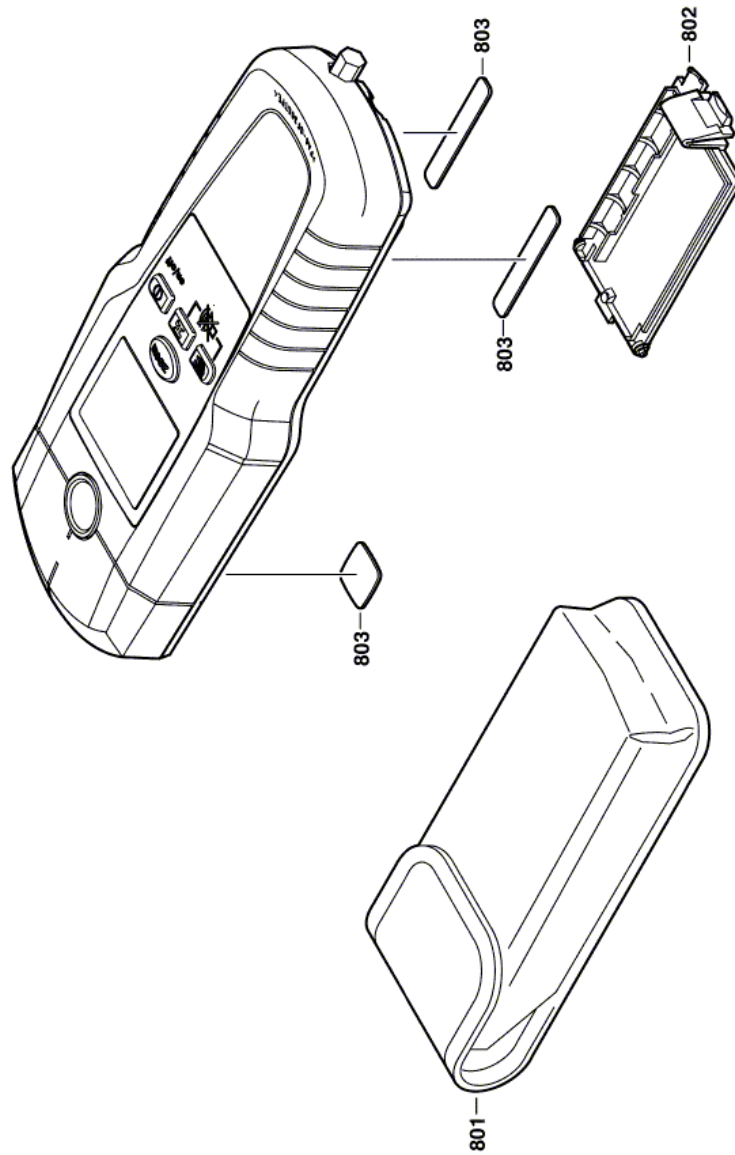

17.10.2018 |

Distance Measuring Unit - 3 601 K10 012 - DMD 4K

www.powertools-aftersaleservice.com

BOSCH

Item	Part Number	Description	Illustration	Price	Quantity	Price Group
801	1 609 203 U05	Bag		1	-,-	1 27
802	1 609 203 W19	Battery Cover		1	-,-	1 20
803	1 609 203 P21	Felt		1	-,-	1 20

Illustration - Type E

3 601 K10 000
Stand } ~~05-11-25~~
Issue }
Fig./Abb. 1

Anderungen vorbehalten
Modifications reserved
Modificacions reservées
Salvo modificaciones

Information subject to change without further notice.