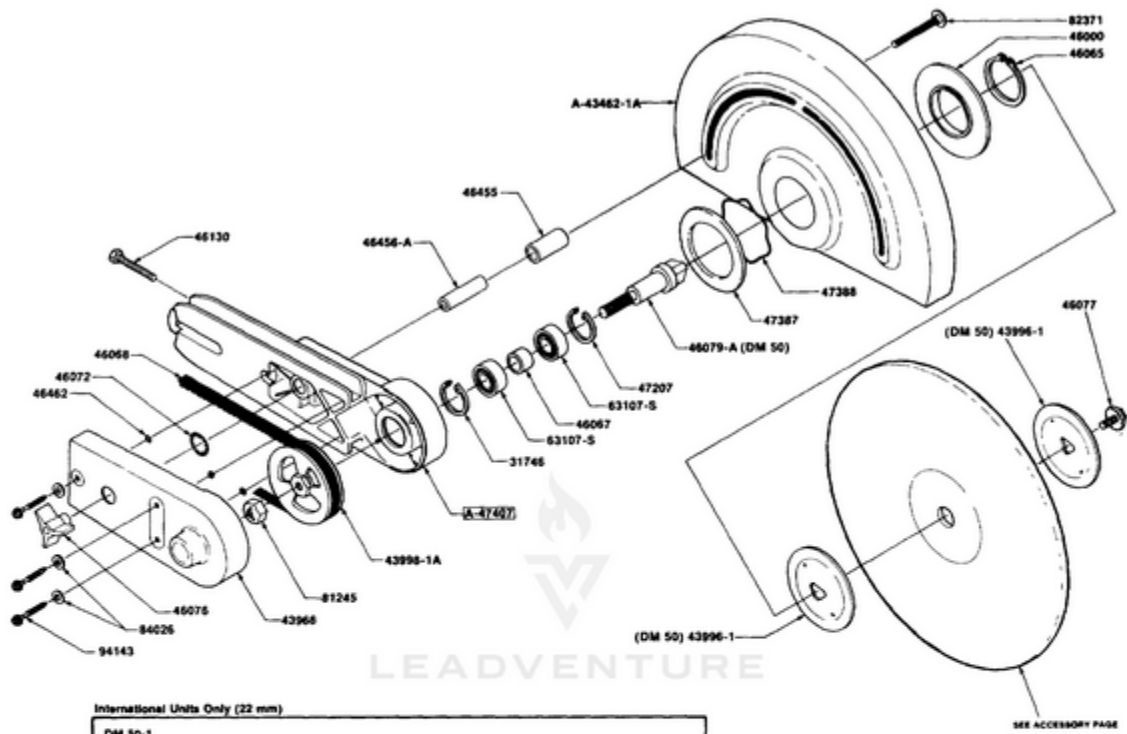

DM50 Multi Purpose Saw UT-05021 05021-UT DM50 Multi Purpose Saw UT-05021 DM50 Multi Purpose Saw - Figure 4

Rendered by LeadVenture, Inc.