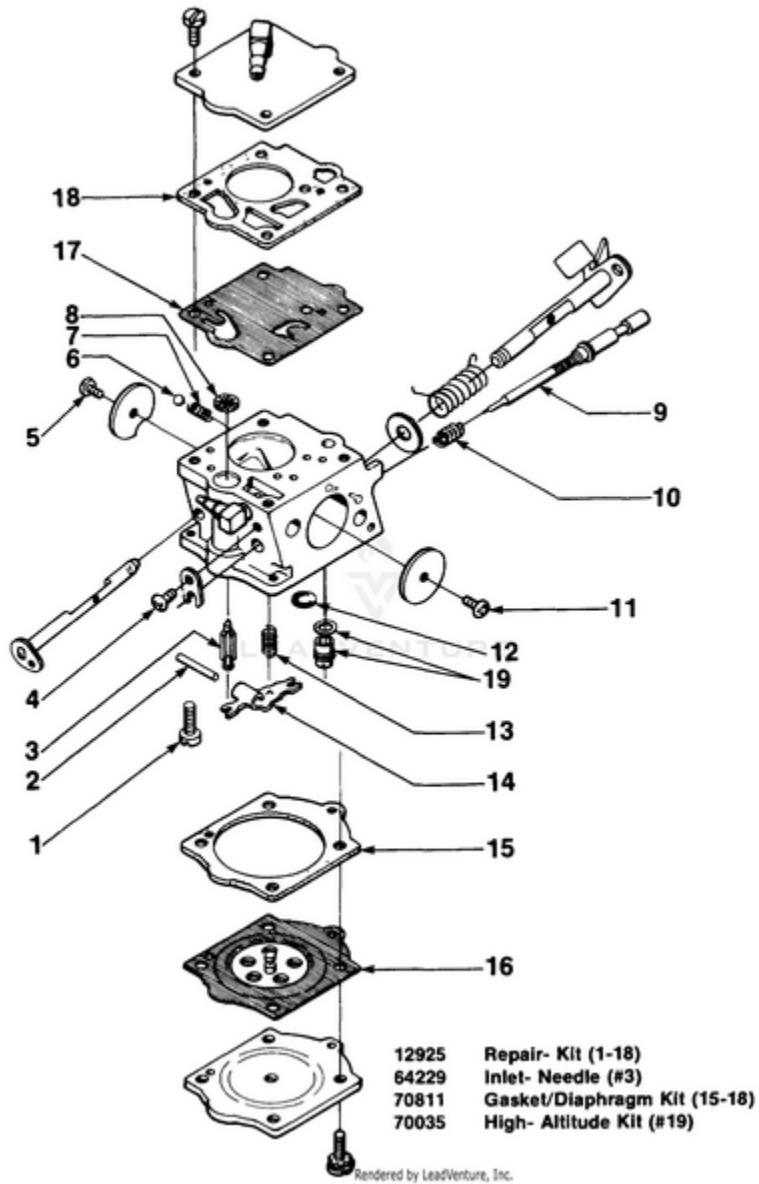

DM50 Multi Purpose Saw UT-05021 05021-UT DM50 Multi Purpose Saw UT-05021 DM50 Multi Purpose
Saw - Carburetor A-46938 SDC-71

Ref #	Part #	Description	Qty
1		UNKNOWN	
2		UNKNOWN	
3	64229	Inlet-Needle	
4		UNKNOWN	
5		UNKNOWN	
6		UNKNOWN	
7		UNKNOWN	
8		UNKNOWN	
9		UNKNOWN	
10		UNKNOWN	
11		UNKNOWN	
12		UNKNOWN	
13		UNKNOWN	
14		UNKNOWN	
15		UNKNOWN	
16		UNKNOWN	
17		UNKNOWN	
18		UNKNOWN	
19	70035	High-Altitude Kit	
12925	12925	Repair-Kit	
64229	64229	Inlet-Needle	
70035	70035	Gasket/ Diaphragm Kit	
70811	70811	High-Altitude Kit