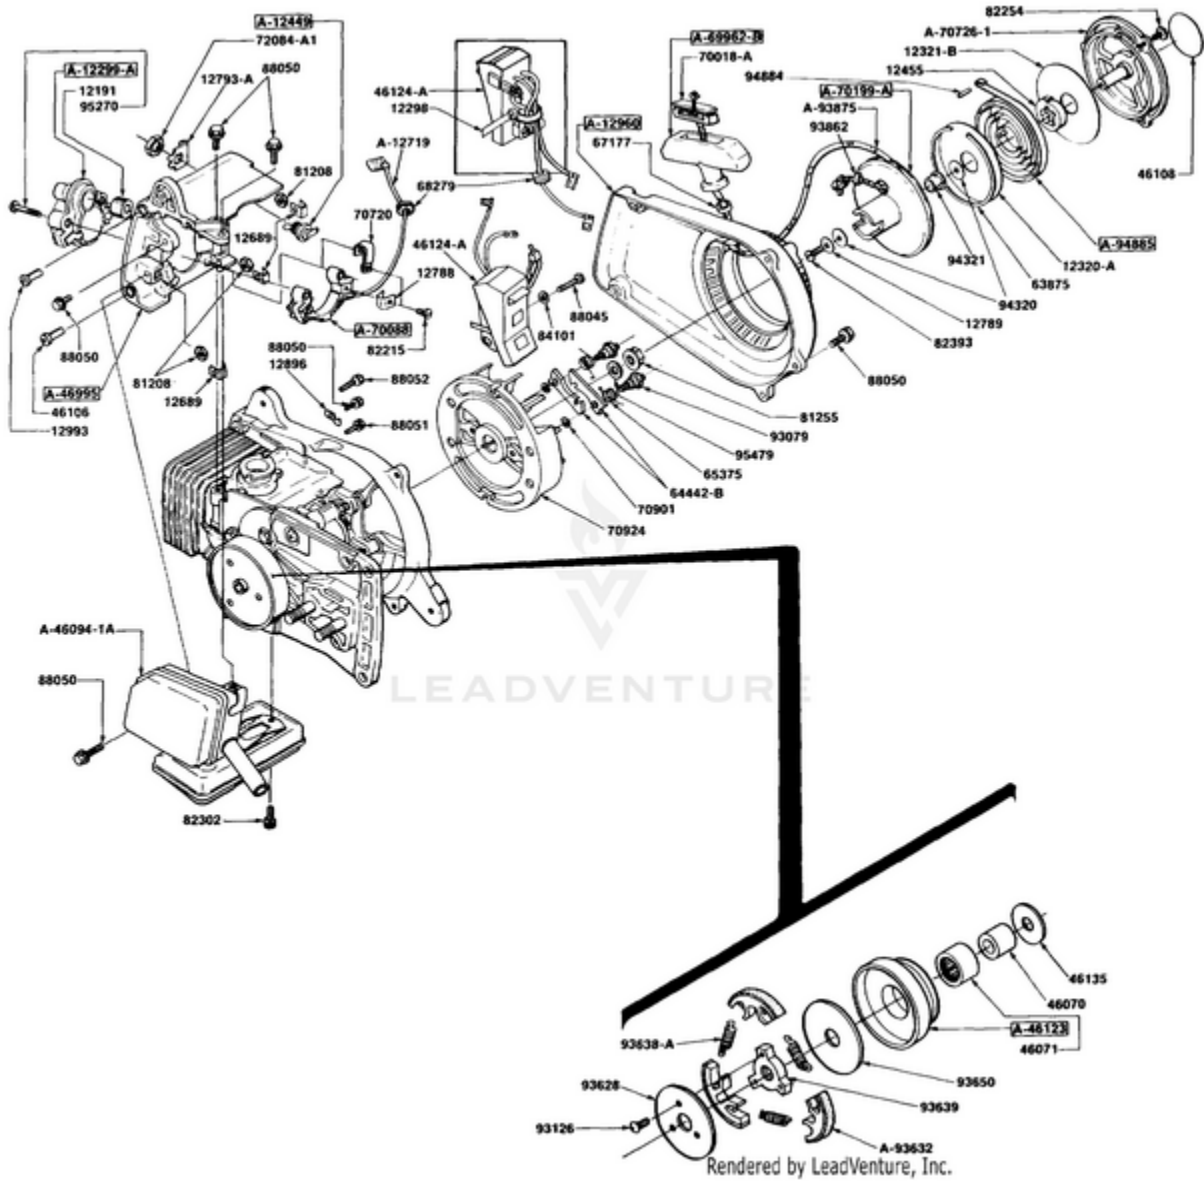

DM50 Multi Purpose Saw UT-05021 05021-UT DM50 Multi Purpose Saw UT-05021 DM50 Multi Purpose Saw - Figure 2