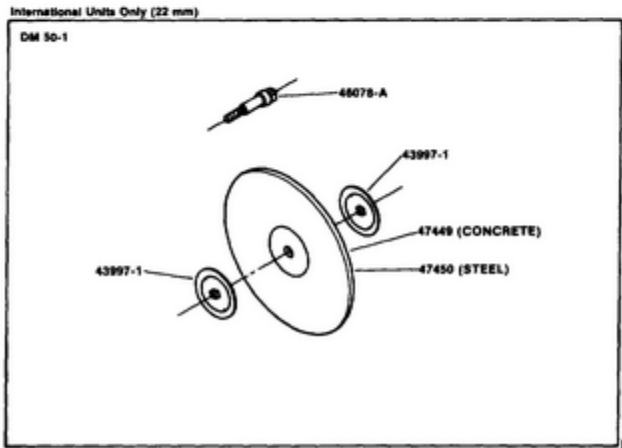

DM50 Multi Purpose Saw UT-05021 05021-UT DM50 Multi Purpose Saw UT-05021 DM50 Multi Purpose Saw - Figure 4

Rendered by LeadVenture, Inc.