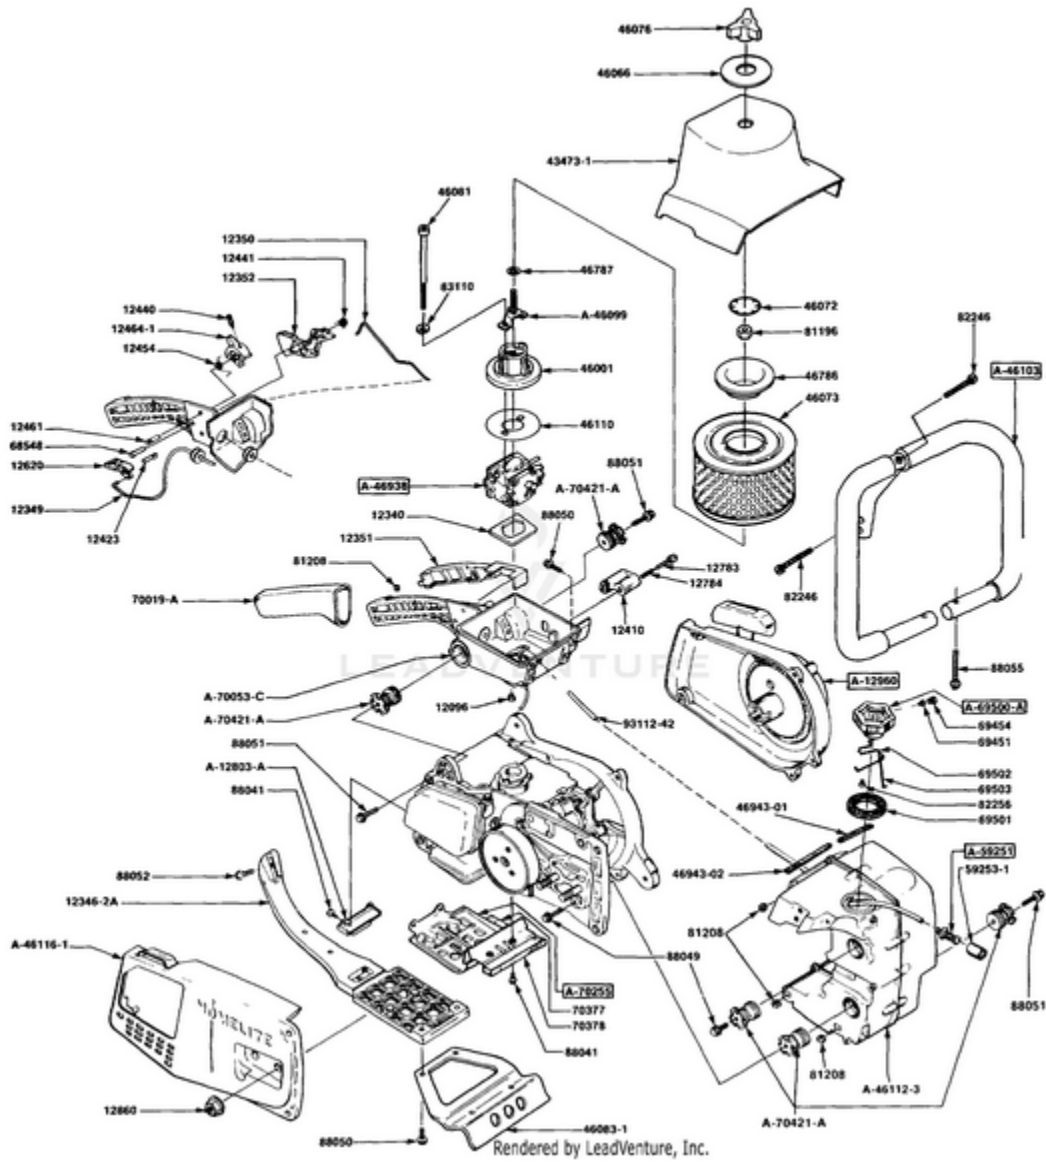

DM50 Multi Purpose Saw UT-05021 05021-UT DM50 Multi Purpose Saw UT-05021 DM50 Multi Purpose Saw - Figure 1

Ref #	Part #	Description	Qty
12096	12096	NLA(NO LONGER AVAILABLE)	
12340	12340	NLA(NO LONGER AVAILABLE)	
123462A	123462A	NLA(NO LONGER AVAILABLE)	
12349	12349	NLA(NO LONGER AVAILABLE)	
12350	12350	NLA(NO LONGER AVAILABLE)	
12351	12351	NLA(NO LONGER AVAILABLE)	
12352	12352	NLA(NO LONGER AVAILABLE)	
12410	12410	NLA(NO LONGER AVAILABLE)	
12423	12423		
12440	12440	SET SCREWS TBO	
12441	12441	NLA(NO LONGER AVAILABLE)	
12454	12454	NLA(NO LONGER AVAILABLE)	
12461	12461		
124641	124641	NLA(NO LONGER AVAILABLE)	
12620	12620		
12783	12783		
12784	12784		
12860	12860		
434731	434731		
46001	46001	NLA(NO LONGER AVAILABLE)	
46066	46066		
46072	46072	RING RETAINING TBO	
46073	46073	AIR FILTER TBO	
46076	46076	Superseded by 06365	
46081	46081		
460831	460831		
46110	46110		
46786	46786	Superseded by 498981	
46787	46787	WASHER	
4694302	4694302		
4694301	4694301		
592531	592531	Superseded by UP06516	
68548	68548	PIN TRIGGER TBO	
69451	69451	VALVE CHECK	
69454	69454	NLA(NO LONGER AVAILABLE)	
69501	69501	NLA(NO LONGER AVAILABLE)	
69502	69502	CHAIN BEAD TBO	
69503	69503	Superseded by 96535	
70019A	70019A		
70377	70377		
70378	70378		

Ref #	Part #	Description	Qty
81196	81196	Superseded by 671076001	
81208	81208	NUT LOC HX 10-24	
82246	82246	SCREW SOC HD TBO	
82256	82256	Superseded by 82256A	
83110	83110	Superseded by 83006	
88041	88041	SCREW TBO	
88049	88049	#10-24 UNC-2A x ??Hex Head Screw, SEMS	
88050	88050	Superseded by 88063	
88051	88051	NLA(NO LONGER AVAILABLE)	
88052	88052	SCREW (PKG)	
88055	88055	SCREW-Hex sems (10-24 x 1 3/8")	
9311242	9311242	TUBING RUBBER	
A12803A	A12803A		
A12960	A12960		
A46099	A46099		
A46103	A46103		
A461123	A461123		
A461161	A461161		
A46938	A46938		
A59251	A59251	Superseded by 592531A	
A69500A	A69500A	Superseded by UP06559	
A70053C	A70053C		
A70255	A70255	NLA(NO LONGER AVAILABLE)	
A70421A	A70421A		