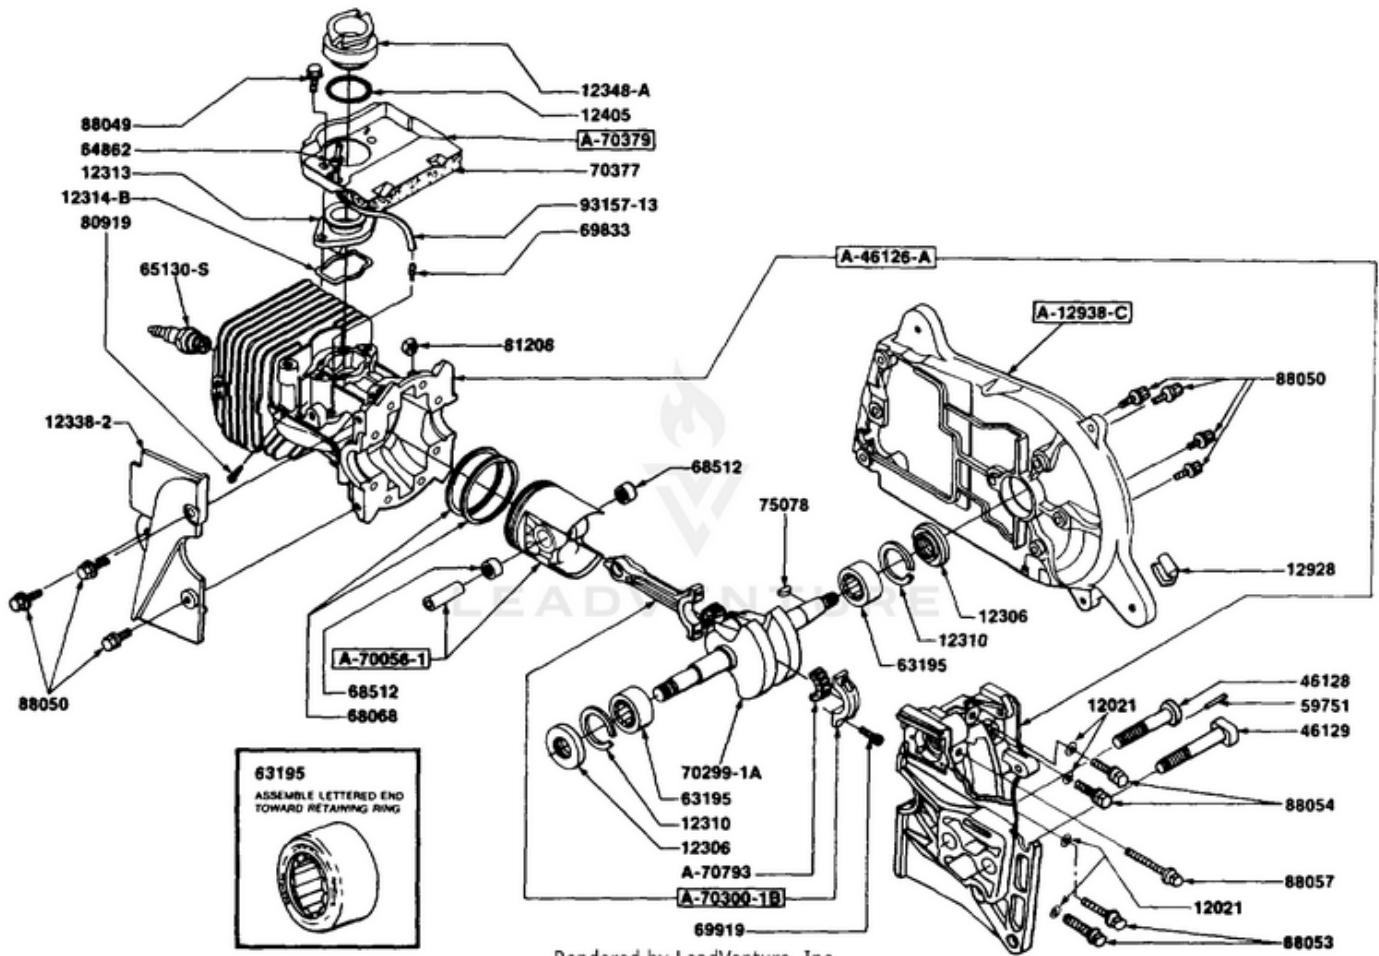

DM50 Multi Purpose Saw UT-05021 05021-UT DM50 Multi Purpose Saw UT-05021 DM50 Multi Purpose Saw -
Figure 3

Rendered by LeadVenture, Inc.