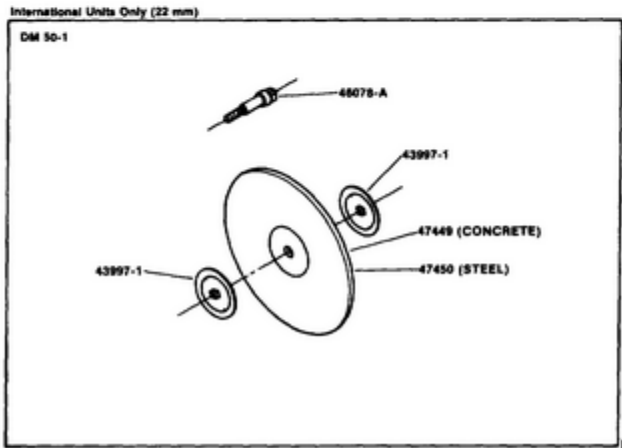

DM50 Multi Purpose Saw UT-05020 05020-UT DM50 Multi Purpose Saw UT-05020 DM50 Multi Purpose Saw - Figure 4

Rendered by LeadVenture, Inc.