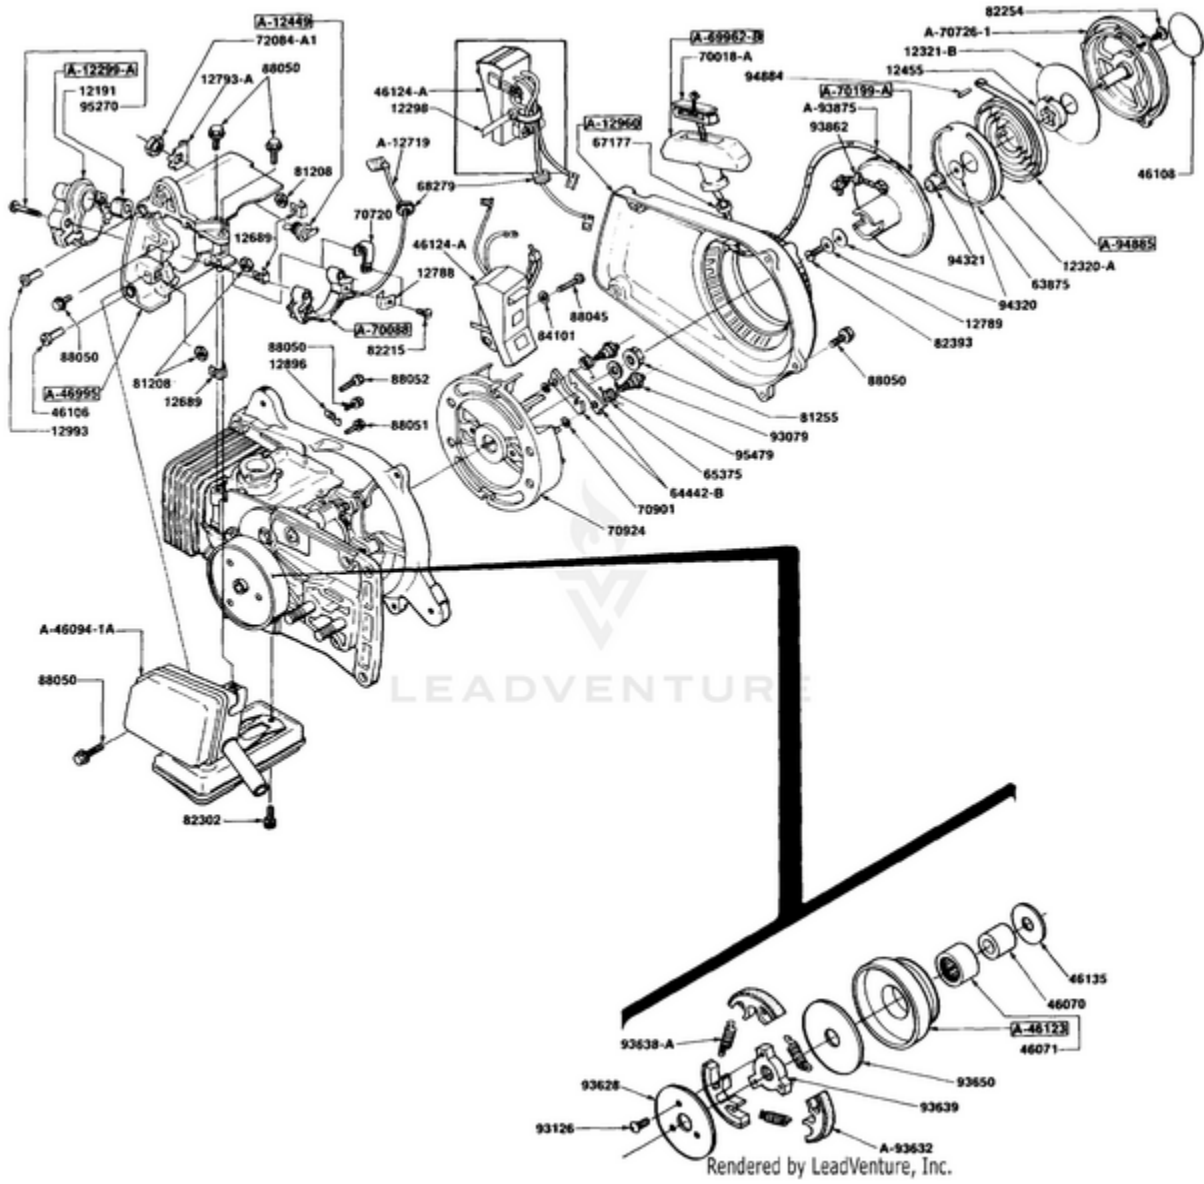

DM50 Multi Purpose Saw UT-05020 05020-UT DM50 Multi Purpose Saw UT-05020 DM50 Multi Purpose Saw - Figure 2