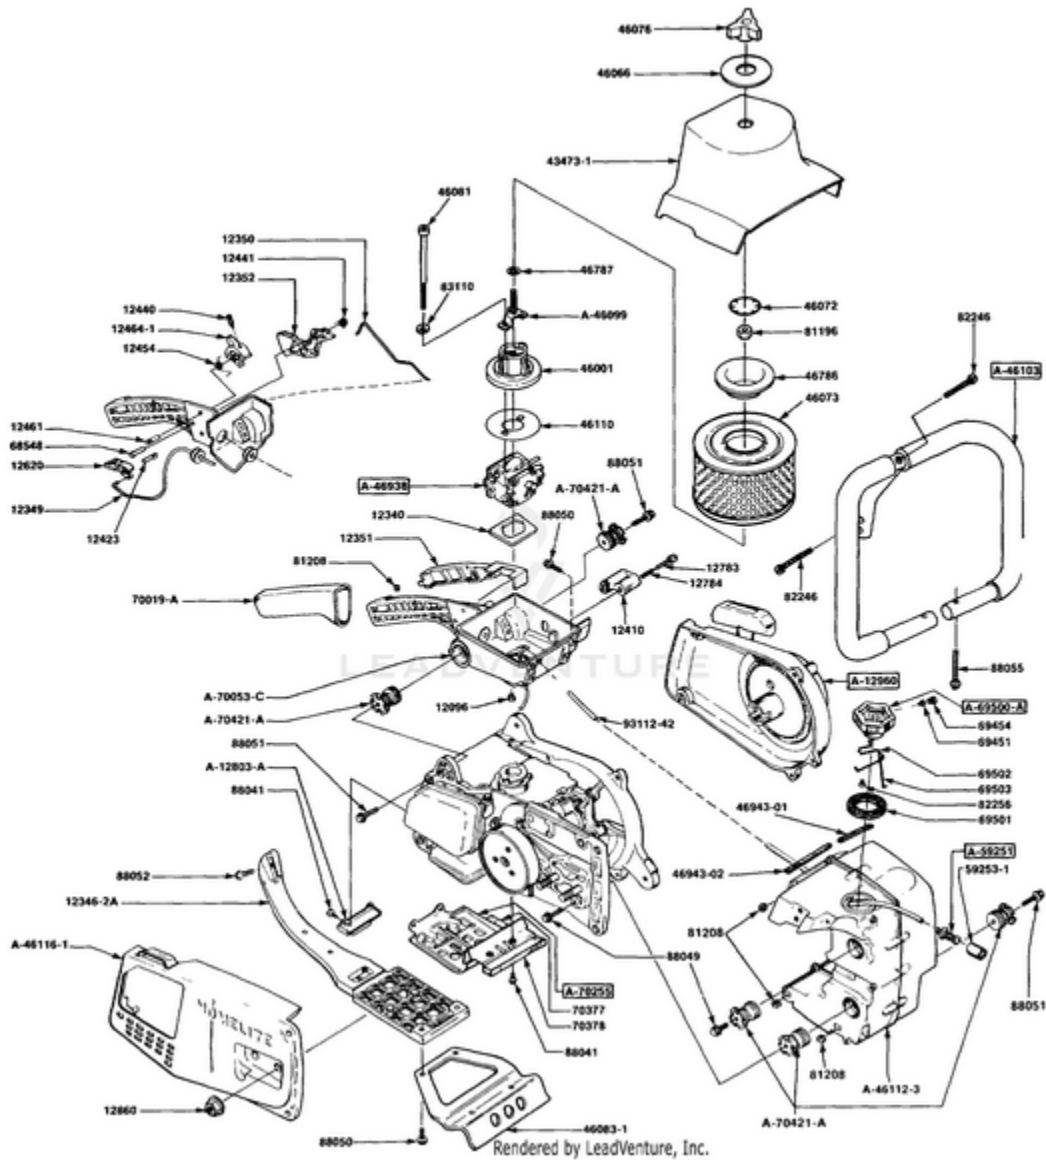

DM50 Multi Purpose Saw UT-05020 05020-UT DM50 Multi Purpose Saw UT-05020 DM50 Multi Purpose Saw - Figure 1

<b>Ref #</b>	<b>Part #</b>	<b>Description</b>	<b>Qty</b>
12096	12096	NLA(NO LONGER AVAILABLE)	
12340	12340	NLA(NO LONGER AVAILABLE)	
123462A	123462A	NLA(NO LONGER AVAILABLE)	
12349	12349	NLA(NO LONGER AVAILABLE)	
12350	12350	NLA(NO LONGER AVAILABLE)	
12351	12351	NLA(NO LONGER AVAILABLE)	
12352	12352	NLA(NO LONGER AVAILABLE)	
12410	12410	NLA(NO LONGER AVAILABLE)	
12423	12423		
12440	12440	SET SCREWS TBO	
12441	12441	NLA(NO LONGER AVAILABLE)	
12454	12454	NLA(NO LONGER AVAILABLE)	
12461	12461		
124641	124641	NLA(NO LONGER AVAILABLE)	
12620	12620		
12783	12783		
12784	12784		
12860	12860		
434731	434731		
46001	46001	NLA(NO LONGER AVAILABLE)	
46066	46066		
46072	46072	RING RETAINING TBO	
46073	46073	AIR FILTER TBO	
46076	46076	Superseded by 06365	
46081	46081		
460831	460831		
46110	46110		
46786	46786	Superseded by 498981	
46787	46787	WASHER	
4694302	4694302		
4694301	4694301		
592531	592531	Superseded by UP06516	
68548	68548	PIN TRIGGER TBO	
69451	69451	VALVE CHECK	
69454	69454	NLA(NO LONGER AVAILABLE)	
69501	69501	NLA(NO LONGER AVAILABLE)	
69502	69502	CHAIN BEAD TBO	
69503	69503	Superseded by 96535	
70019A	70019A		
70377	70377		
70378	70378		