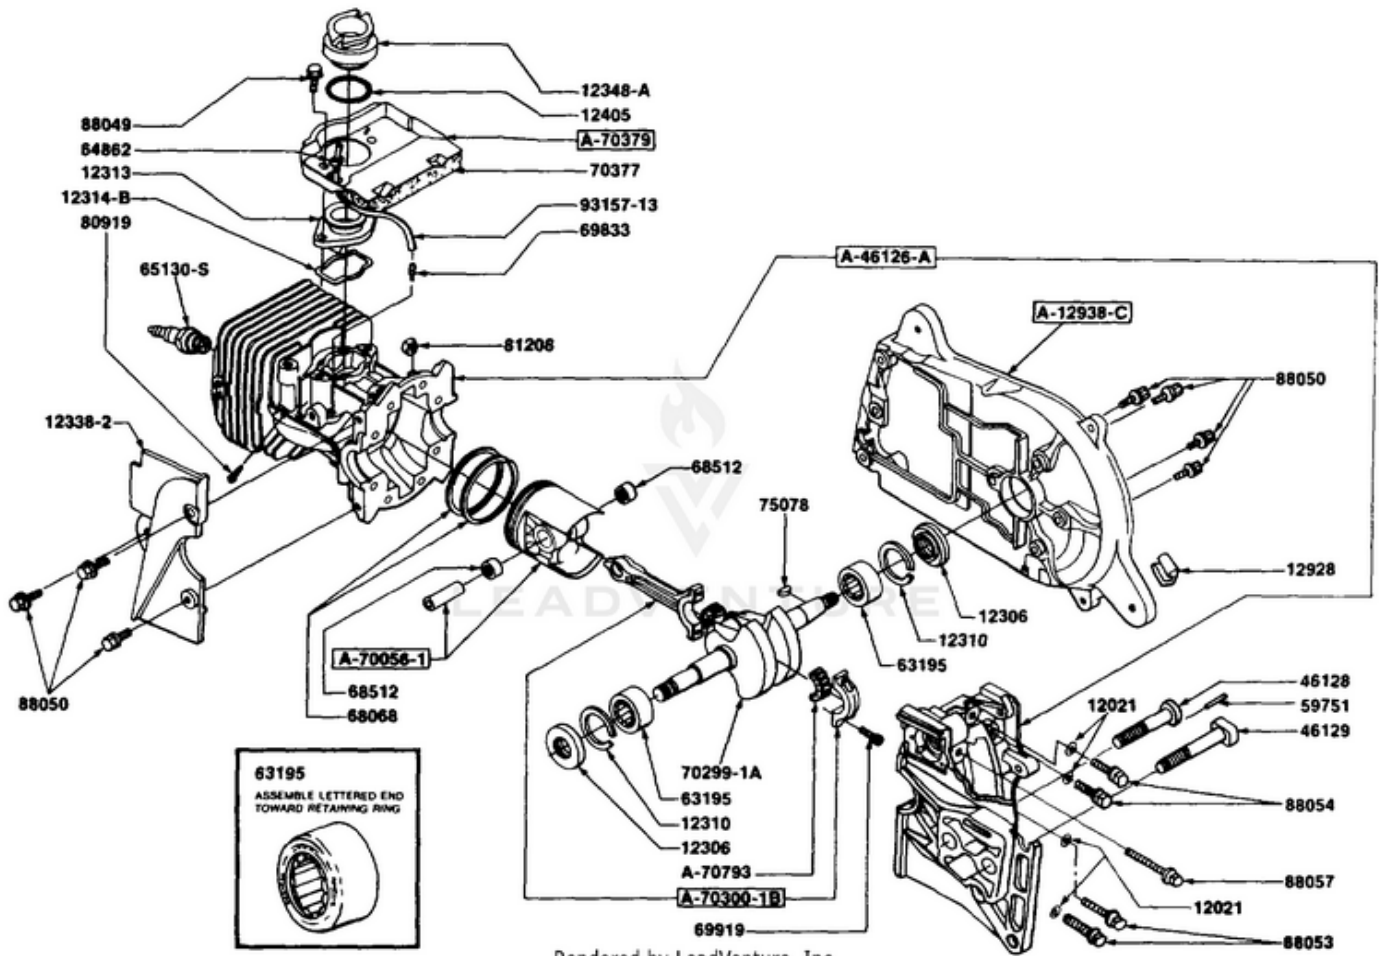

DM50 Multi Purpose Saw UT-05020 05020-UT DM50 Multi Purpose Saw UT-05020 DM50 Multi Purpose Saw -
Figure 3

Rendered by LeadVenture, Inc.