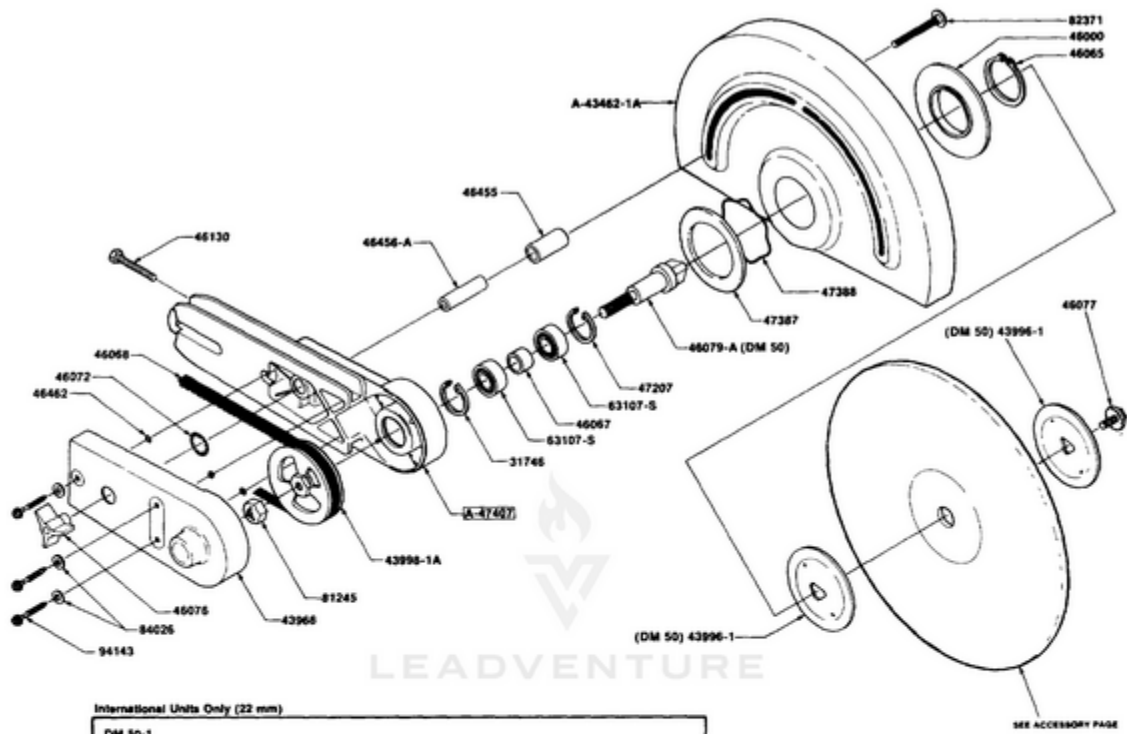

DM50 Multi Purpose Saw UT-05020 05020-UT DM50 Multi Purpose Saw UT-05020 DM50 Multi Purpose Saw - Figure 4

Rendered by LeadVenture, Inc.