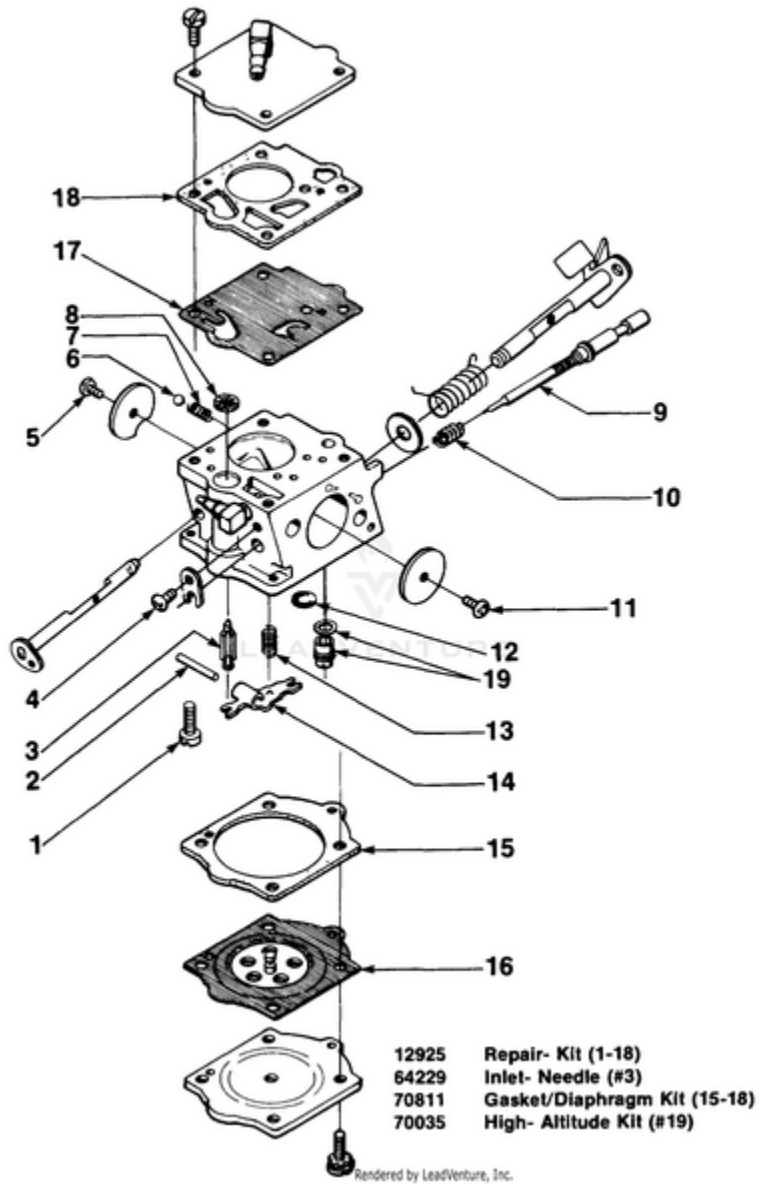

DM50 Multi Purpose Saw UT-05020 05020-UT DM50 Multi Purpose Saw UT-05020 DM50 Multi Purpose
Saw - Carburetor A-46938 SDC-71

Ref #	Part #	Description	Qty
1		UNKNOWN	
2		UNKNOWN	
3	64229	Inlet-Needle	
4		UNKNOWN	
5		UNKNOWN	
6		UNKNOWN	
7		UNKNOWN	
8		UNKNOWN	
9		UNKNOWN	
10		UNKNOWN	
11		UNKNOWN	
12		UNKNOWN	
13		UNKNOWN	
14		UNKNOWN	
15		UNKNOWN	
16		UNKNOWN	
17		UNKNOWN	
18		UNKNOWN	
19	70035	High-Altitude Kit	
12925	12925	Repair-Kit	
64229	64229	Inlet-Needle	
70035	70035	Gasket/ Diaphragm Kit	
70811	70811	High-Altitude Kit