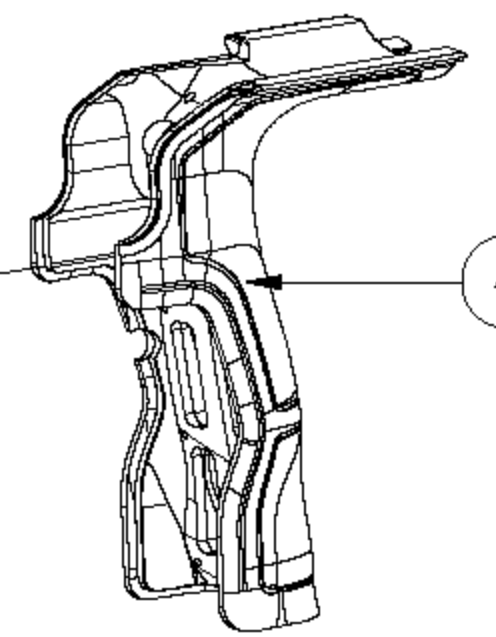

48

45
2X

44

46

97

856

846

861

Parts List for DFD270SK Type 0

Item Number	Part Number	Description	Qty Required
1	9R217319	LOWER HOUSING	1
2	9R228578	DRIVER ASSEMBLY	1
2	9R228579	DRIVER ASSEMBLY	1
2	DFD2701	DRIVER PISTON	1
2	9R217767	DRIVER ASSEMBLY	1
2	DFD2705	DRIVER ASSEMBLY	1
3	NB-9R223214	CYLINDER ASSEMBLY	1
10	9R217310	FRONT HOUSING	1
11	9R217337	LATCH	1
12	9R217491	PIN	1
13	9R217492	BUSHING	2
14	9R217338	TORSION SPRING	1
15	854004	WASHER-RUBBER-7	1
16	9R217334	CAGE	1
17	9R212079	LEVER	1
18	9R217444	SLIDER	1
19	9R215031	DIAL	1
20	9R214427	BLOCK	1
21	MSC4070-8	SCREW-SHCS-M4X0.70X8	4
22	9R221621	SCREW	1
23	9R217494	FIRING PIN ASSEMBLY	1
24	9R217374	SPRING	1
25	9R214428	BLOCK	1
26	9R217450	BLOCK	1
27	9R217428	C-RING	1
28	9R217376	PIN	1
29	9R217377	TORSION SPRING	1