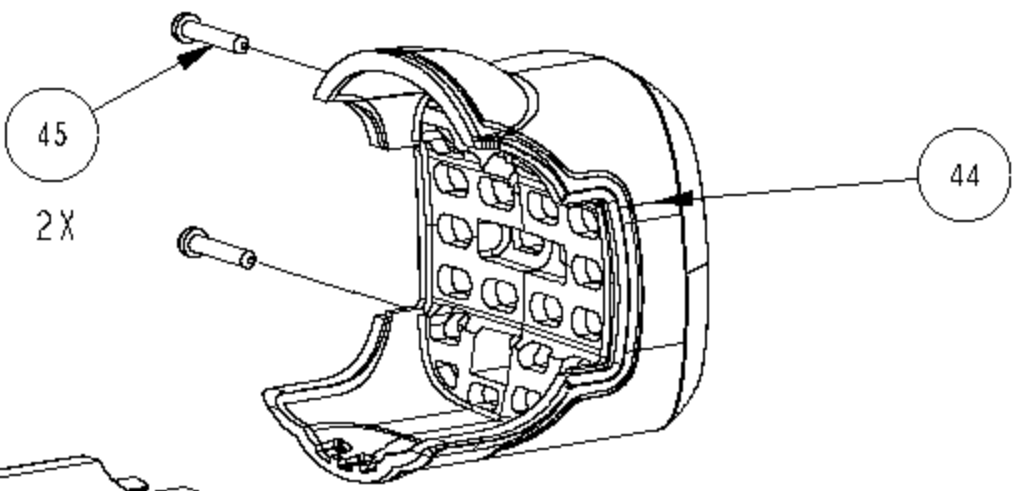

48

45
2X

44

46

97

856

846

861

Parts List for DFD270SK Type 0

Item Number	Part Number	Description	Qty Required
1	9R217319	LOWER HOUSING	1
2	9R228578	DRIVER ASSEMBLY	1
2	9R228579	DRIVER ASSEMBLY	1
2	DFD2701	DRIVER PISTON	1
2	9R217767	DRIVER ASSEMBLY	1
2	DFD2705	DRIVER ASSEMBLY	1
3	NB-9R223214	CYLINDER ASSEMBLY	1
10	9R217310	FRONT HOUSING	1
11	9R217337	LATCH	1
12	9R217491	PIN	1
13	9R217492	BUSHING	2
14	9R217338	TORSION SPRING	1
15	854004	WASHER-RUBBER-7	1
16	9R217334	CAGE	1
17	9R212079	LEVER	1
18	9R217444	SLIDER	1
19	9R215031	DIAL	1
20	9R214427	BLOCK	1
21	MSC4070-8	SCREW-SHCS-M4X0.70X8	4
22	9R221621	SCREW	1
23	9R217494	FIRING PIN ASSEMBLY	1
24	9R217374	SPRING	1
25	9R214428	BLOCK	1
26	9R217450	BLOCK	1
27	9R217428	C-RING	1
28	9R217376	PIN	1
29	9R217377	TORSION SPRING	1