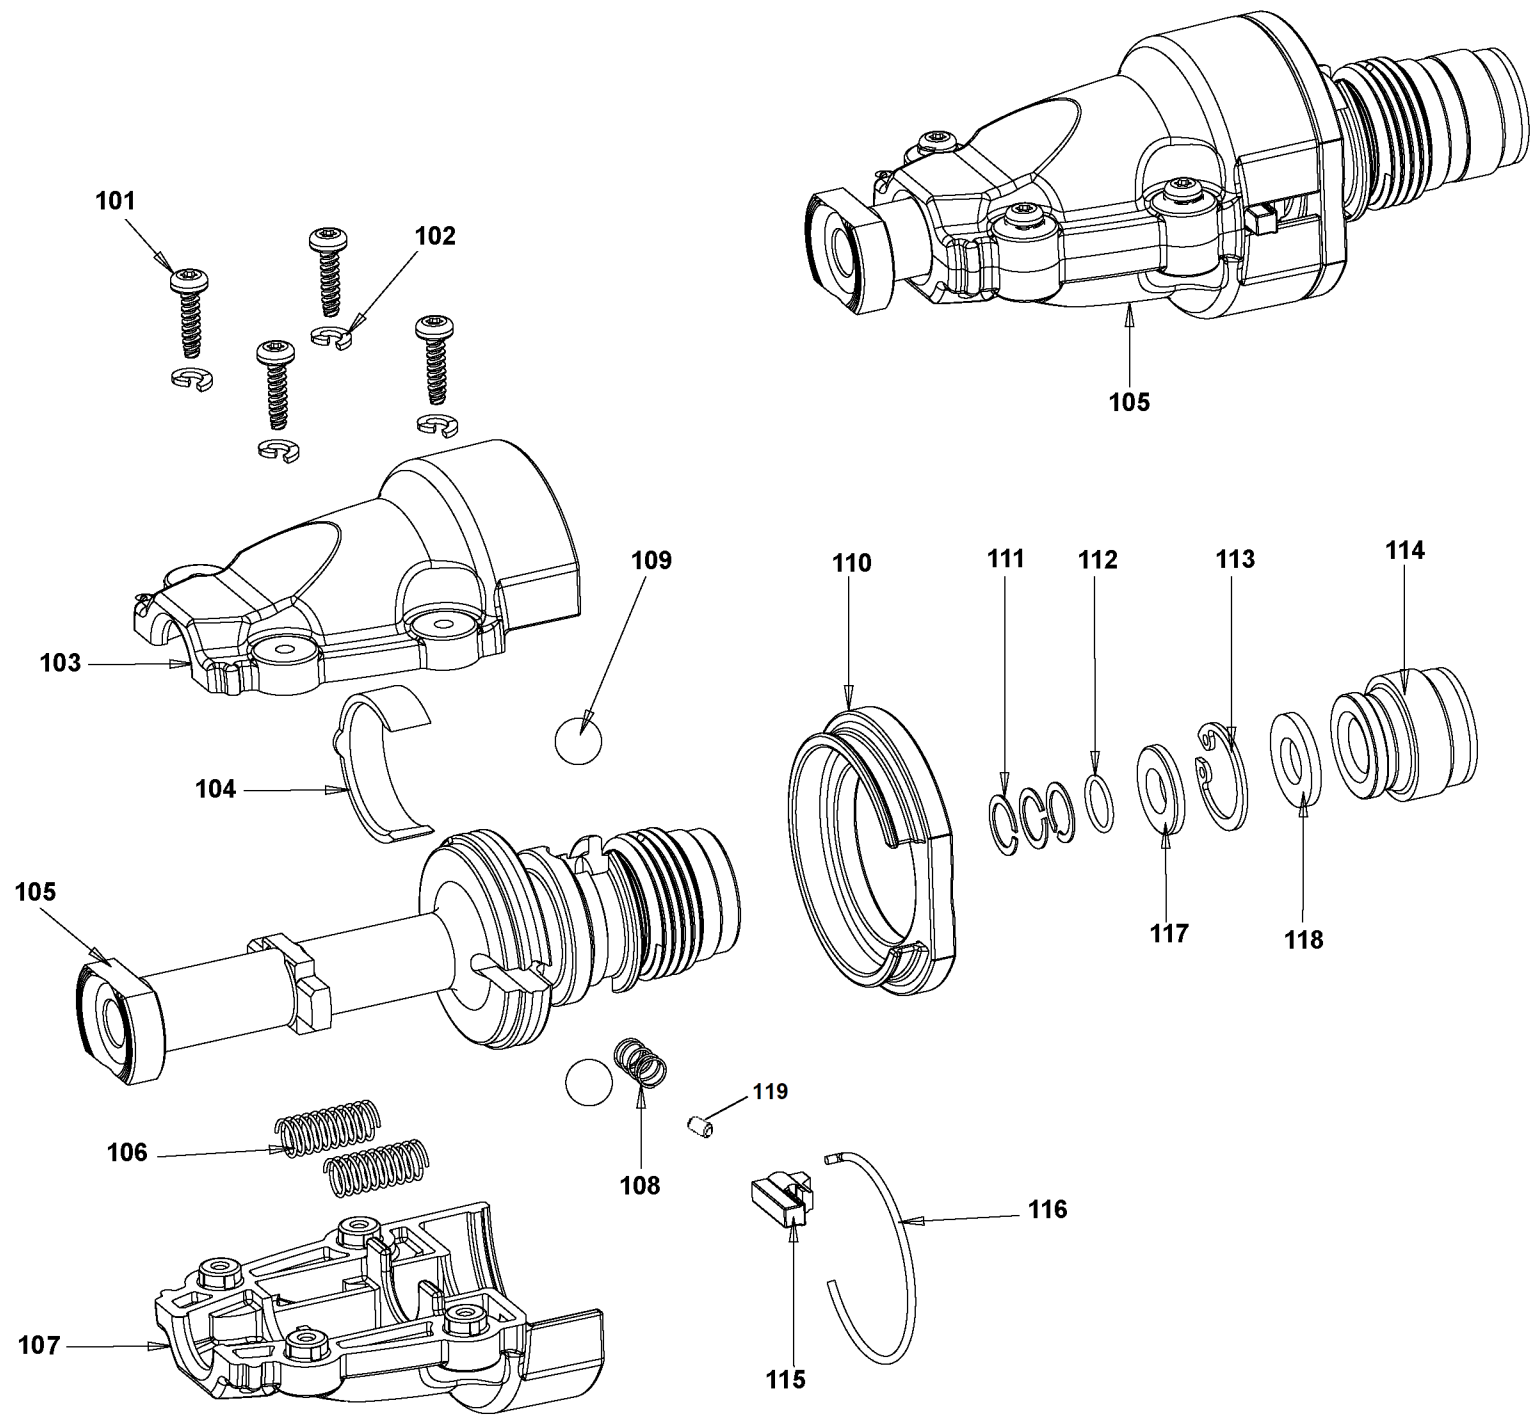

48

45
2X

44

46

97

856

846

861

Parts List for DFD270SK Type 0

Item Number	Part Number	Description	Qty Required
1	9R217319	LOWER HOUSING	1
2	9R228578	DRIVER ASSEMBLY	1
2	9R228579	DRIVER ASSEMBLY	1
2	DFD2701	DRIVER PISTON	1
2	9R217767	DRIVER ASSEMBLY	1
2	DFD2705	DRIVER ASSEMBLY	1
3	NB-9R223214	CYLINDER ASSEMBLY	1
10	9R217310	FRONT HOUSING	1
11	9R217337	LATCH	1
12	9R217491	PIN	1
13	9R217492	BUSHING	2
14	9R217338	TORSION SPRING	1
15	854004	WASHER-RUBBER-7	1
16	9R217334	CAGE	1
17	9R212079	LEVER	1
18	9R217444	SLIDER	1
19	9R215031	DIAL	1
20	9R214427	BLOCK	1
21	MSC4070-8	SCREW-SHCS-M4X0.70X8	4
22	9R221621	SCREW	1
23	9R217494	FIRING PIN ASSEMBLY	1
24	9R217374	SPRING	1
25	9R214428	BLOCK	1
26	9R217450	BLOCK	1
27	9R217428	C-RING	1
28	9R217376	PIN	1
29	9R217377	TORSION SPRING	1

Parts List for DFD270SK Type 0

Item Number	Part Number	Description	Qty Required
30	9R214399	COVER	1
31	9R217781	ROD	1
32	9R217349	HOUSING	1
33	9R217438	FIRING PIN ASSEMBLY	1
34	9R217429	SPRING GUIDE	1
35	9R217371	LEVER ASSEMBLY	1
36	9R214405	HOOK ASSY.	1
37	9R214404	SCREW	2
38	9R214429	GUIDE	1
39	9R217336	SPRING	1
40	9R217335	SPRING	1
41	9R217365	STOP	1
42	9R217364	ABSORBER	1
43	9R217373	CAP	1
44	9R217314	TOP CAP	1
45	330019-24	SCREW PLASTITE	17
46	9R217510	TOP HANDLE	1
47	9R217522	PIN	1
48	9R223202	LOCK	1
49	9R215131	TRIGGER ASSEMBLY	1
50	9R221622	HOUSINGS	1
51	9R214961	COMPRESSION SPRING	1
52	9R214951	LOCK LEVER	1
97	690673	WIRE TIE	1
98	9R221600	WARNING LABEL	1
99	9R221532	WARNING LABEL	1
101	330019-02	SCREW,PLASTITE	4