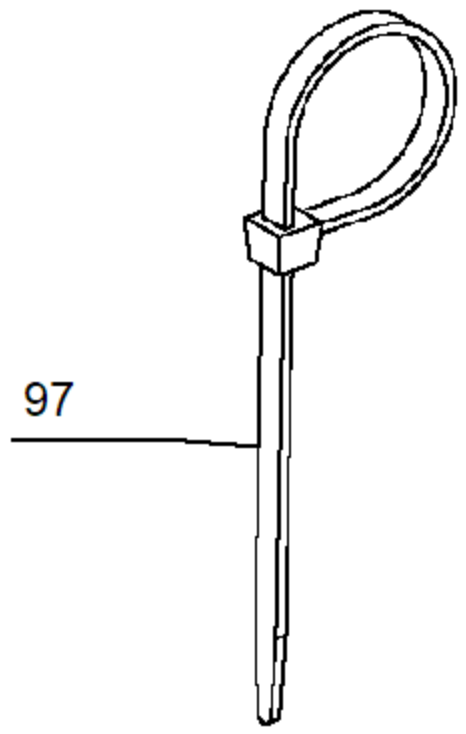

48

45
2X

44

46

97

856

846

861

Parts List for DFD270SK Type 0

Item Number	Part Number	Description	Qty Required
1	9R217319	LOWER HOUSING	1
2	9R228578	DRIVER ASSEMBLY	1
2	9R228579	DRIVER ASSEMBLY	1
2	DFD2701	DRIVER PISTON	1
2	9R217767	DRIVER ASSEMBLY	1
2	DFD2705	DRIVER ASSEMBLY	1
3	NB-9R223214	CYLINDER ASSEMBLY	1
10	9R217310	FRONT HOUSING	1
11	9R217337	LATCH	1
12	9R217491	PIN	1
13	9R217492	BUSHING	2
14	9R217338	TORSION SPRING	1
15	854004	WASHER-RUBBER-7	1
16	9R217334	CAGE	1
17	9R212079	LEVER	1
18	9R217444	SLIDER	1
19	9R215031	DIAL	1
20	9R214427	BLOCK	1
21	MSC4070-8	SCREW-SHCS-M4X0.70X8	4
22	9R221621	SCREW	1
23	9R217494	FIRING PIN ASSEMBLY	1
24	9R217374	SPRING	1
25	9R214428	BLOCK	1
26	9R217450	BLOCK	1
27	9R217428	C-RING	1
28	9R217376	PIN	1
29	9R217377	TORSION SPRING	1

Parts List for DFD270SK Type 0

Item Number	Part Number	Description	Qty Required
30	9R214399	COVER	1
31	9R217781	ROD	1
32	9R217349	HOUSING	1
33	9R217438	FIRING PIN ASSEMBLY	1
34	9R217429	SPRING GUIDE	1
35	9R217371	LEVER ASSEMBLY	1
36	9R214405	HOOK ASSY.	1
37	9R214404	SCREW	2
38	9R214429	GUIDE	1
39	9R217336	SPRING	1
40	9R217335	SPRING	1
41	9R217365	STOP	1
42	9R217364	ABSORBER	1
43	9R217373	CAP	1
44	9R217314	TOP CAP	1
45	330019-24	SCREW PLASTITE	17
46	9R217510	TOP HANDLE	1
47	9R217522	PIN	1
48	9R223202	LOCK	1
49	9R215131	TRIGGER ASSEMBLY	1
50	9R221622	HOUSINGS	1
51	9R214961	COMPRESSION SPRING	1
52	9R214951	LOCK LEVER	1
97	690673	WIRE TIE	1
98	9R221600	WARNING LABEL	1
99	9R221532	WARNING LABEL	1
101	330019-02	SCREW,PLASTITE	4