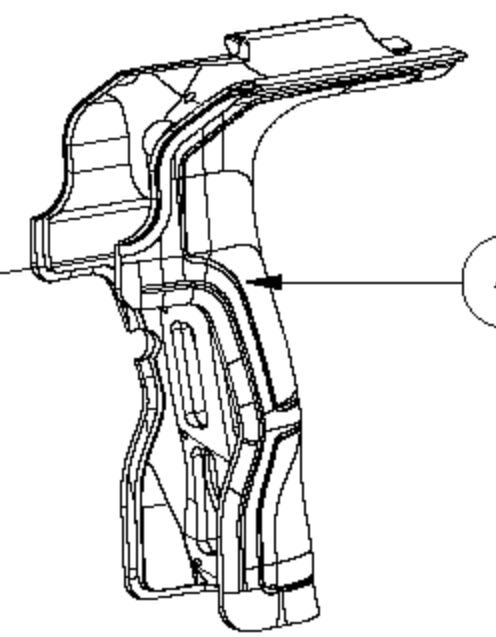

48

45
2X

44

46

97

856

846

861

Parts List for DFD270MK Type 0

Item Number	Part Number	Description	Qty Required
1	9R217319	LOWER HOUSING	1
2	9R228578	DRIVER ASSEMBLY	1
2	9R228579	DRIVER ASSEMBLY	1
2	DFD2701	DRIVER PISTON	1
2	9R217767	DRIVER ASSEMBLY	1
2	DFD2705	DRIVER ASSEMBLY	1
3	NB-9R223214	CYLINDER ASSEMBLY	1
10	9R217310	FRONT HOUSING	1
11	9R217337	LATCH	1
12	9R217491	PIN	1
13	9R217492	BUSHING	2
14	9R217338	TORSION SPRING	1
15	854004	WASHER-RUBBER-7	1
16	9R217334	CAGE	1
17	9R212079	LEVER	1
18	9R217444	SLIDER	1
19	9R215031	DIAL	1
20	9R214427	BLOCK	1
21	MSC4070-8	SCREW-SHCS-M4X0.70X8	4
22	9R221621	SCREW	1
23	9R217494	FIRING PIN ASSEMBLY	1
24	9R217374	SPRING	1
25	9R214428	BLOCK	1
26	9R217450	BLOCK	1
27	9R217428	C-RING	1
28	9R217376	PIN	1
29	9R217377	TORSION SPRING	1