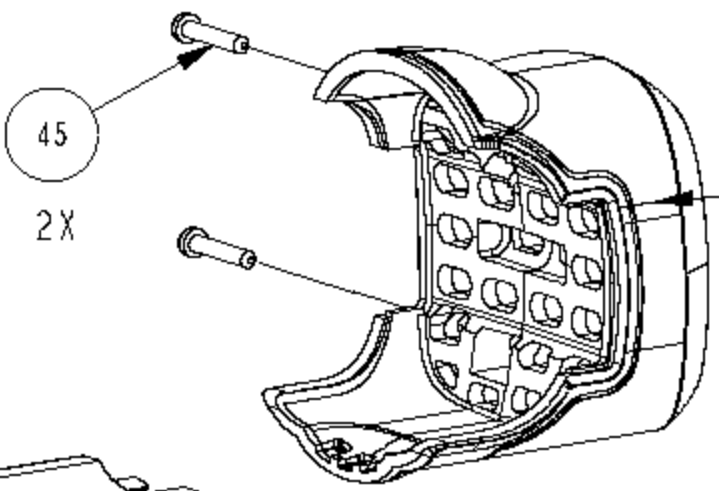

48

45
2X

44

46

97

856

846

861

Parts List for DFD270MK Type 0

Item Number	Part Number	Description	Qty Required
1	9R217319	LOWER HOUSING	1
2	9R228578	DRIVER ASSEMBLY	1
2	9R228579	DRIVER ASSEMBLY	1
2	DFD2701	DRIVER PISTON	1
2	9R217767	DRIVER ASSEMBLY	1
2	DFD2705	DRIVER ASSEMBLY	1
3	NB-9R223214	CYLINDER ASSEMBLY	1
10	9R217310	FRONT HOUSING	1
11	9R217337	LATCH	1
12	9R217491	PIN	1
13	9R217492	BUSHING	2
14	9R217338	TORSION SPRING	1
15	854004	WASHER-RUBBER-7	1
16	9R217334	CAGE	1
17	9R212079	LEVER	1
18	9R217444	SLIDER	1
19	9R215031	DIAL	1
20	9R214427	BLOCK	1
21	MSC4070-8	SCREW-SHCS-M4X0.70X8	4
22	9R221621	SCREW	1
23	9R217494	FIRING PIN ASSEMBLY	1
24	9R217374	SPRING	1
25	9R214428	BLOCK	1
26	9R217450	BLOCK	1
27	9R217428	C-RING	1
28	9R217376	PIN	1
29	9R217377	TORSION SPRING	1