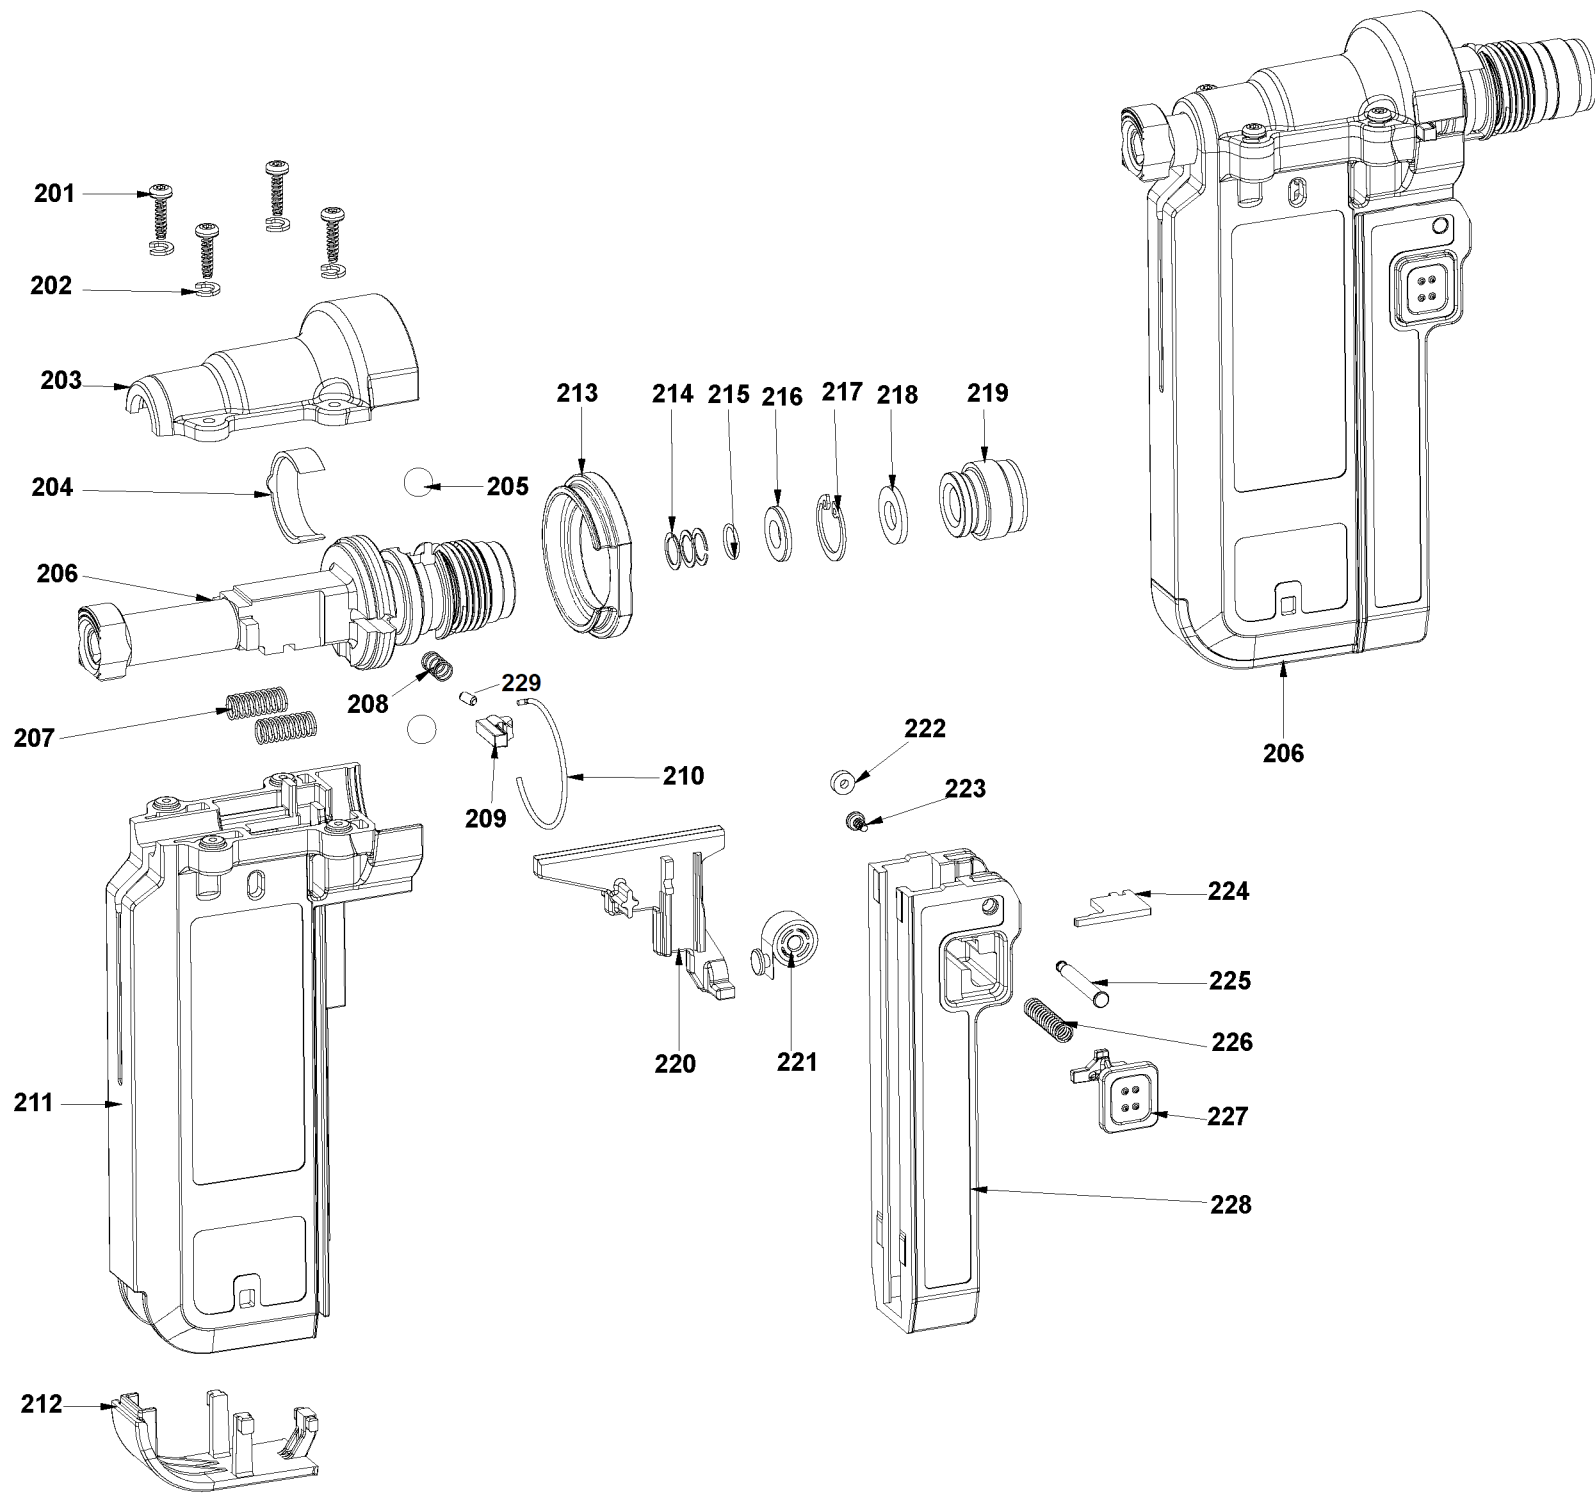

48

45
2X

44

46

97

856

846

861

Parts List for DFD270MK Type 0

Item Number	Part Number	Description	Qty Required
1	9R217319	LOWER HOUSING	1
2	9R228578	DRIVER ASSEMBLY	1
2	9R228579	DRIVER ASSEMBLY	1
2	DFD2701	DRIVER PISTON	1
2	9R217767	DRIVER ASSEMBLY	1
2	DFD2705	DRIVER ASSEMBLY	1
3	NB-9R223214	CYLINDER ASSEMBLY	1
10	9R217310	FRONT HOUSING	1
11	9R217337	LATCH	1
12	9R217491	PIN	1
13	9R217492	BUSHING	2
14	9R217338	TORSION SPRING	1
15	854004	WASHER-RUBBER-7	1
16	9R217334	CAGE	1
17	9R212079	LEVER	1
18	9R217444	SLIDER	1
19	9R215031	DIAL	1
20	9R214427	BLOCK	1
21	MSC4070-8	SCREW-SHCS-M4X0.70X8	4
22	9R221621	SCREW	1
23	9R217494	FIRING PIN ASSEMBLY	1
24	9R217374	SPRING	1
25	9R214428	BLOCK	1
26	9R217450	BLOCK	1
27	9R217428	C-RING	1
28	9R217376	PIN	1
29	9R217377	TORSION SPRING	1

Parts List for DFD270MK Type 0

Item Number	Part Number	Description	Qty Required
30	9R214399	COVER	1
31	9R217781	ROD	1
32	9R217349	HOUSING	1
33	9R217438	FIRING PIN ASSEMBLY	1
34	9R217429	SPRING GUIDE	1
35	9R217371	LEVER ASSEMBLY	1
36	9R214405	HOOK ASSY.	1
37	9R214404	SCREW	2
38	9R214429	GUIDE	1
39	9R217336	SPRING	1
40	9R217335	SPRING	1
41	9R217365	STOP	1
42	9R217364	ABSORBER	1
43	9R217373	CAP	1
44	9R217314	TOP CAP	1
45	330019-24	SCREW PLASTITE	17
46	9R217510	TOP HANDLE	1
47	9R217522	PIN	1
48	9R223202	LOCK	1
49	9R215131	TRIGGER ASSEMBLY	1
50	9R221622	HOUSINGS	1
51	9R214961	COMPRESSION SPRING	1
52	9R214951	LOCK LEVER	1
97	690673	WIRE TIE	1
98	9R221600	WARNING LABEL	1
99	9R221532	WARNING LABEL	1
201	330019-02	SCREW,PLASTITE	4