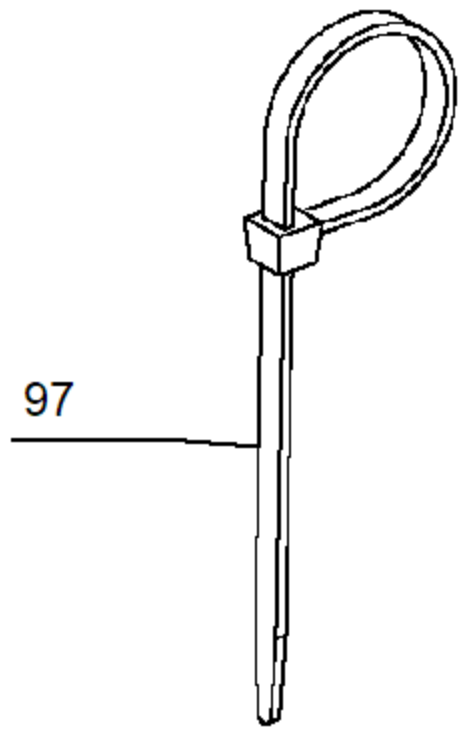

48

45
2X

44

46

97

856

846

861

Parts List for DFD270MK Type 0

Item Number	Part Number	Description	Qty Required
1	9R217319	LOWER HOUSING	1
2	9R228578	DRIVER ASSEMBLY	1
2	9R228579	DRIVER ASSEMBLY	1
2	DFD2701	DRIVER PISTON	1
2	9R217767	DRIVER ASSEMBLY	1
2	DFD2705	DRIVER ASSEMBLY	1
3	NB-9R223214	CYLINDER ASSEMBLY	1
10	9R217310	FRONT HOUSING	1
11	9R217337	LATCH	1
12	9R217491	PIN	1
13	9R217492	BUSHING	2
14	9R217338	TORSION SPRING	1
15	854004	WASHER-RUBBER-7	1
16	9R217334	CAGE	1
17	9R212079	LEVER	1
18	9R217444	SLIDER	1
19	9R215031	DIAL	1
20	9R214427	BLOCK	1
21	MSC4070-8	SCREW-SHCS-M4X0.70X8	4
22	9R221621	SCREW	1
23	9R217494	FIRING PIN ASSEMBLY	1
24	9R217374	SPRING	1
25	9R214428	BLOCK	1
26	9R217450	BLOCK	1
27	9R217428	C-RING	1
28	9R217376	PIN	1
29	9R217377	TORSION SPRING	1

Parts List for DFD270MK Type 0

Item Number	Part Number	Description	Qty Required
30	9R214399	COVER	1
31	9R217781	ROD	1
32	9R217349	HOUSING	1
33	9R217438	FIRING PIN ASSEMBLY	1
34	9R217429	SPRING GUIDE	1
35	9R217371	LEVER ASSEMBLY	1
36	9R214405	HOOK ASSY.	1
37	9R214404	SCREW	2
38	9R214429	GUIDE	1
39	9R217336	SPRING	1
40	9R217335	SPRING	1
41	9R217365	STOP	1
42	9R217364	ABSORBER	1
43	9R217373	CAP	1
44	9R217314	TOP CAP	1
45	330019-24	SCREW PLASTITE	17
46	9R217510	TOP HANDLE	1
47	9R217522	PIN	1
48	9R223202	LOCK	1
49	9R215131	TRIGGER ASSEMBLY	1
50	9R221622	HOUSINGS	1
51	9R214961	COMPRESSION SPRING	1
52	9R214951	LOCK LEVER	1
97	690673	WIRE TIE	1
98	9R221600	WARNING LABEL	1
99	9R221532	WARNING LABEL	1
201	330019-02	SCREW,PLASTITE	4