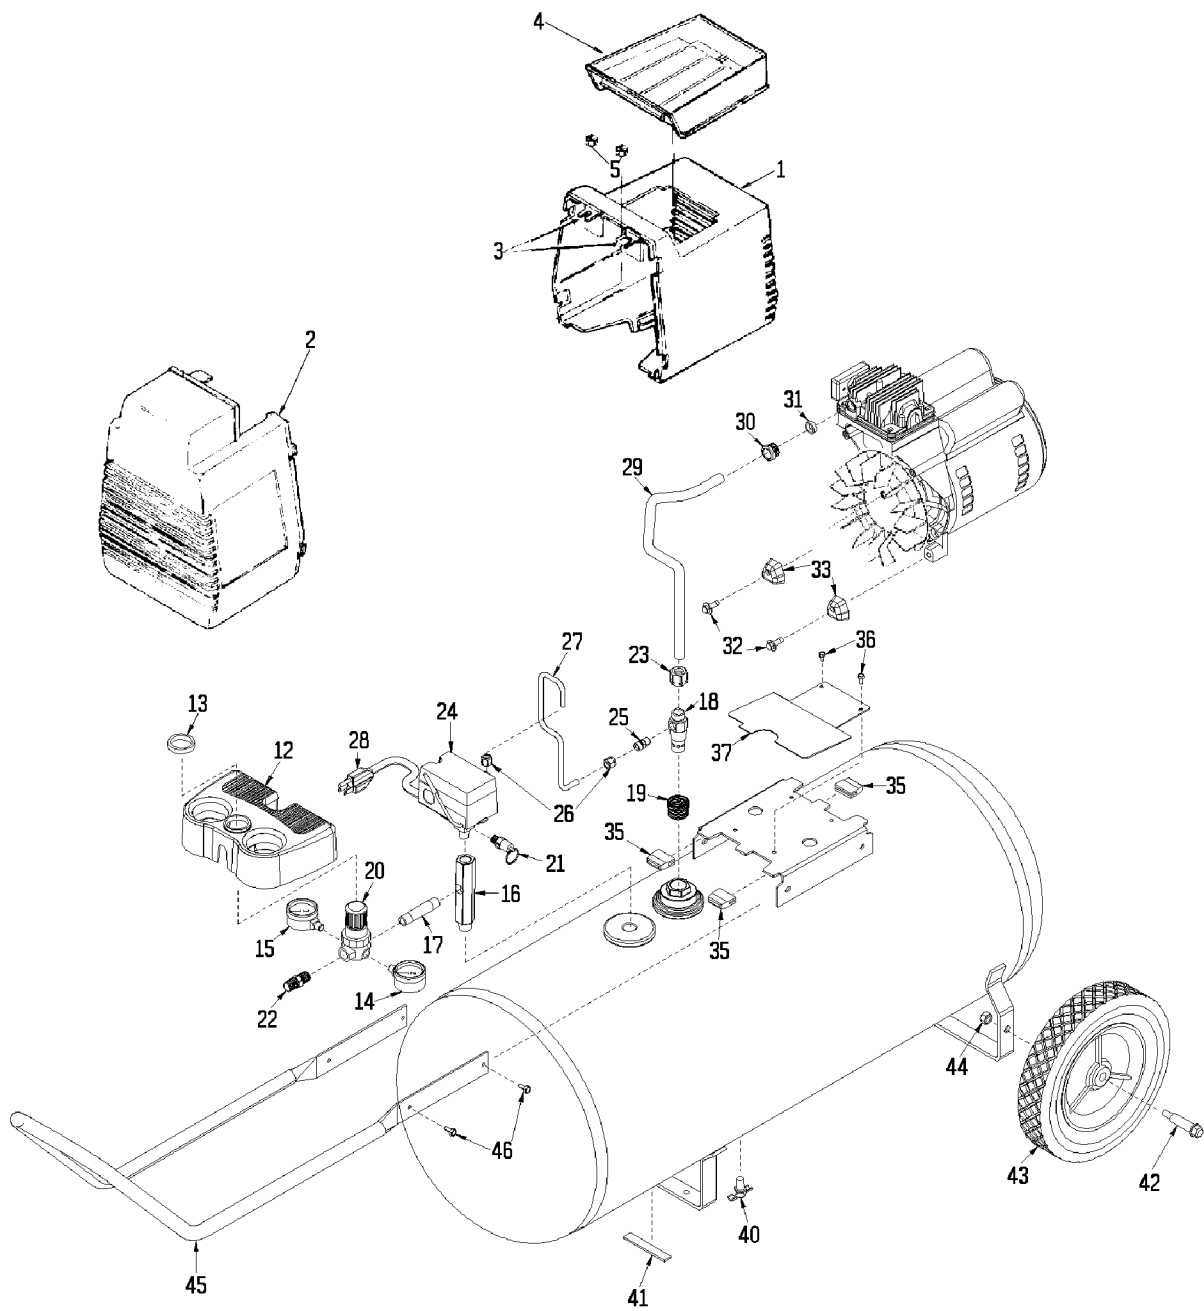

KEY NO.	TORQUE
55	7 to 10 Ft. Lbs.
56	7 to 10 Ft. Lbs.
66	100 to 120 In. Lbs.
69	80 to 100 In. Lbs.
◆	42 to 48 In. Lbs.

Assemble connecting rod so that the outside of rod is flush with outside of bearing.

Position Locating Marks Towards Motor

## Parts List for DF430 Type 2

Item Number	Part Number	Description	Qty Required
1	AC-0046	SHROUD REAR 3PT SING	1
2	AC-0078	SHROUD FRONT BLK	1
3	CAC-1121	BRACKET SHROUD	2
4	CAC-1080	TRAY TOOL	1
5	038738-00	NUT	1
12	000000-00	No Longer Available	1
13	CAC-61	RING PANEL MOUNTING	1
14	AC-0009-1	GAUGE RIGHT HAND	1
15	Z-AC-0010-1	GAUGE LEFT HAND	1
16	AC-0027-2	STANDPIPE BRASS MALE	1
17	SSP-480	NIPPLE 1/4-18 NPT X	1
18	A19711	VALVE CHECK 1/2NPT X	1
20	AC-0007	REGULATOR 4PORT P1P2	1
21	97503734	VALVE SAFETY 150 .12	1
22	D26889	ADAPTER .25 NPT X .2	1
23	SSP-7813	ASSY NUT SLEEVE 3/8	1
24	5140112-18	PRESSURE SWITCH	1
25	SS-8553	CONNECTOR BODY	1
26	SSP-7811	ASSY NUT SLEEVE 1/4	2
27	AC-0160	TUBE PRES REL .250OD	1
28	SUDL-413-2	ASSY CORD POWER ST	1
29	AC-0125	TUBE OUTLET .375OD A	1
30	SSP-7821-1	NUT .563-18 UNF HEX	3
31	CAC-1120	SLEEVE SILICONE	1
32	91895680	SCREW .250-20X.750 H	2
33	ACG-18	CUP SADDLE MOUNT	2
35	ACG-19	ISOLATOR 3 POINT MOU	3