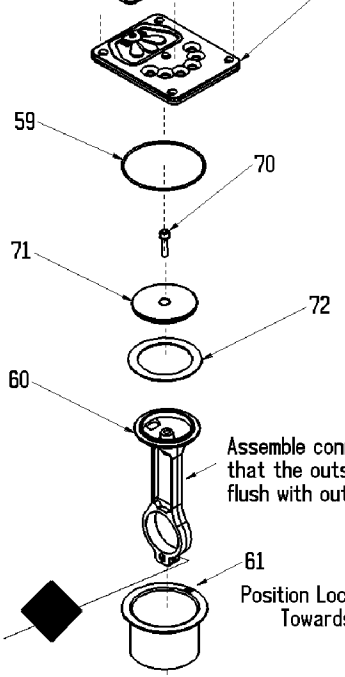

KEY NO.	TORQUE
55	7 to 10 Ft. Lbs.
56	7 to 10 Ft. Lbs.
66	100 to 120 In. Lbs.
69	80 to 100 In. Lbs.
◆	42 to 48 In. Lbs.

Assemble connecting rod so that the outside of rod is flush with outside of bearing.

## Parts List for DF430 Type 2

Item Number	Part Number	Description	Qty Required
1	AC-0046	SHROUD REAR 3PT SING	1
2	AC-0078	SHROUD FRONT BLK	1
3	CAC-1121	BRACKET SHROUD	2
4	CAC-1080	TRAY TOOL	1
5	038738-00	NUT	1
12	000000-00	No Longer Available	1
13	CAC-61	RING PANEL MOUNTING	1
14	AC-0009-1	GAUGE RIGHT HAND	1
15	Z-AC-0010-1	GAUGE LEFT HAND	1
16	AC-0027-2	STANDPIPE BRASS MALE	1
17	SSP-480	NIPPLE 1/4-18 NPT X	1
18	A19711	VALVE CHECK 1/2NPT X	1
20	AC-0007	REGULATOR 4PORT P1P2	1
21	97503734	VALVE SAFETY 150 .12	1
22	D26889	ADAPTER .25 NPT X .2	1
23	SSP-7813	ASSY NUT SLEEVE 3/8	1
24	5140112-18	PRESSURE SWITCH	1
25	SS-8553	CONNECTOR BODY	1
26	SSP-7811	ASSY NUT SLEEVE 1/4	2
27	AC-0160	TUBE PRES REL .250OD	1
28	SUDL-413-2	ASSY CORD POWER ST	1
29	AC-0125	TUBE OUTLET .375OD A	1
30	SSP-7821-1	NUT .563-18 UNF HEX	3
31	CAC-1120	SLEEVE SILICONE	1
32	91895680	SCREW .250-20X.750 H	2
33	ACG-18	CUP SADDLE MOUNT	2
35	ACG-19	ISOLATOR 3 POINT MOU	3