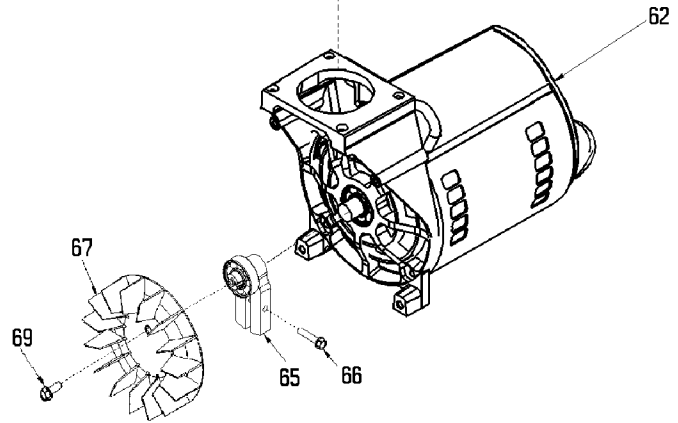

KEY NO.	TORQUE
55	7 to 10 Ft. Lbs.
56	7 to 10 Ft. Lbs.
66	100 to 120 In. Lbs.
69	80 to 100 In. Lbs.
◆	42 to 48 In. Lbs.

Assemble connecting rod so that the outside of rod is flush with outside of bearing.

Position Locating Marks Towards Motor

## Parts List for DF430 Type 2

Item Number	Part Number	Description	Qty Required
1	AC-0046	SHROUD REAR 3PT SING	1
2	AC-0078	SHROUD FRONT BLK	1
3	CAC-1121	BRACKET SHROUD	2
4	CAC-1080	TRAY TOOL	1
5	038738-00	NUT	1
12	000000-00	No Longer Available	1
13	CAC-61	RING PANEL MOUNTING	1
14	AC-0009-1	GAUGE RIGHT HAND	1
15	Z-AC-0010-1	GAUGE LEFT HAND	1
16	AC-0027-2	STANDPIPE BRASS MALE	1
17	SSP-480	NIPPLE 1/4-18 NPT X	1
18	A19711	VALVE CHECK 1/2NPT X	1
20	AC-0007	REGULATOR 4PORT P1P2	1
21	97503734	VALVE SAFETY 150 .12	1
22	D26889	ADAPTER .25 NPT X .2	1
23	SSP-7813	ASSY NUT SLEEVE 3/8	1
24	5140112-18	PRESSURE SWITCH	1
25	SS-8553	CONNECTOR BODY	1
26	SSP-7811	ASSY NUT SLEEVE 1/4	2
27	AC-0160	TUBE PRES REL .250OD	1
28	SUDL-413-2	ASSY CORD POWER ST	1
29	AC-0125	TUBE OUTLET .375OD A	1
30	SSP-7821-1	NUT .563-18 UNF HEX	3
31	CAC-1120	SLEEVE SILICONE	1
32	91895680	SCREW .250-20X.750 H	2
33	ACG-18	CUP SADDLE MOUNT	2
35	ACG-19	ISOLATOR 3 POINT MOU	3