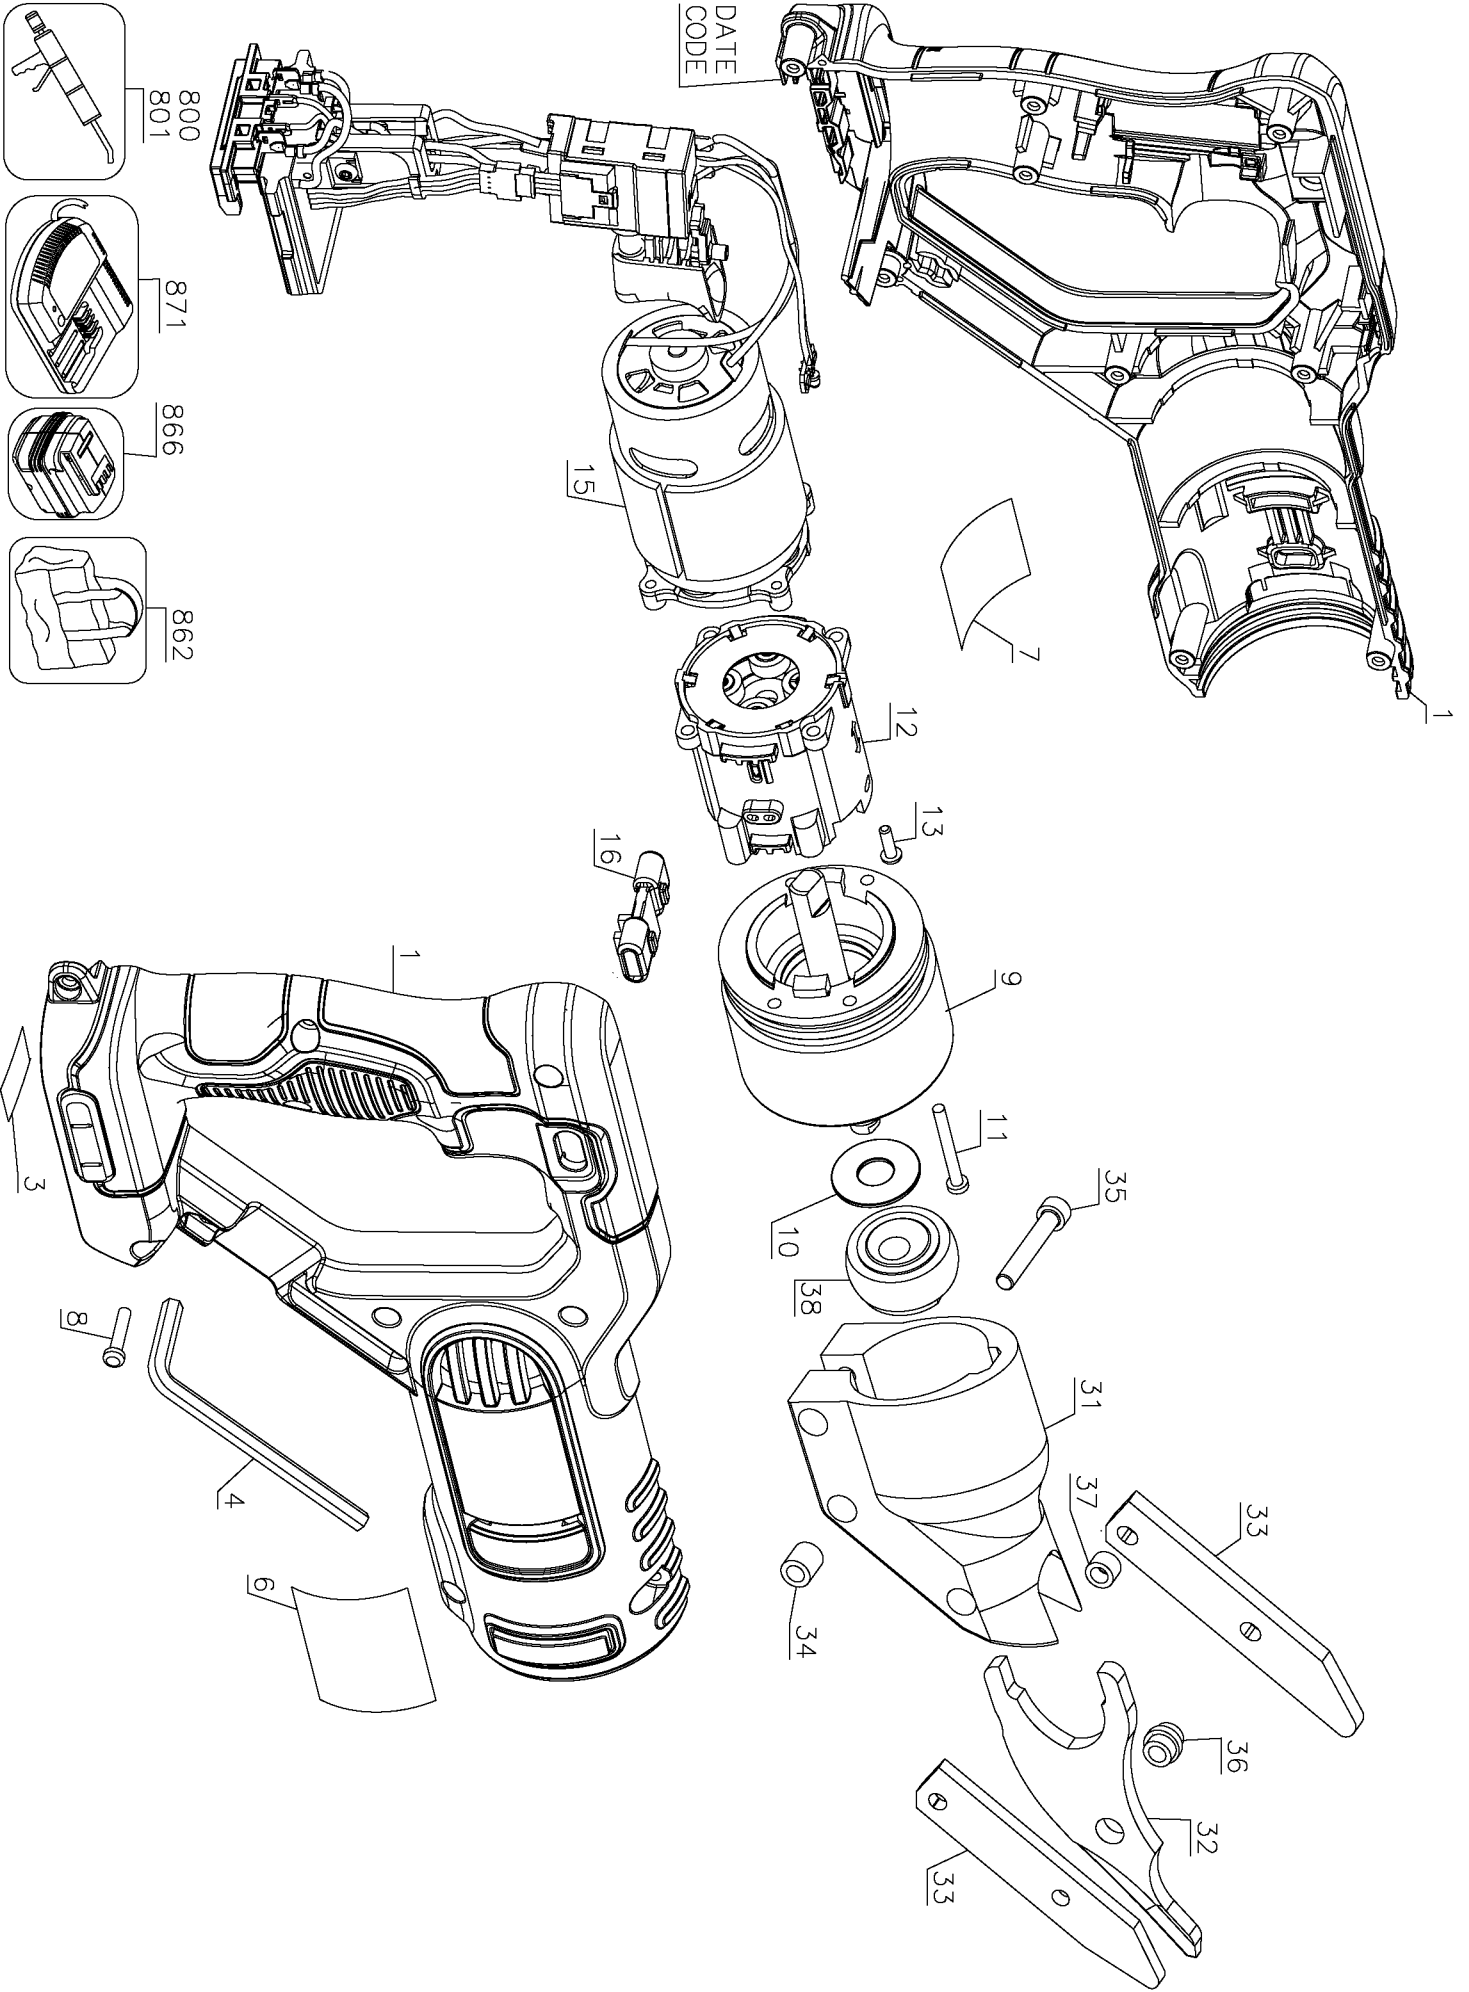

DATE  
CODE

## Parts List for DCS498M1 Type 1

Item Number	Part Number	Description	Qty Required
1	N441906	HOUSING ASSEMBLY	1
3	N468464	LABEL WARNING FR/SP	1
4	099056-06	WRENCH	1
6	N530038	RATING LABEL	1
7	N472464	ID LABEL	1
8	330019-00	SCREW,PLASTITE	9
9	388822-00SV	HOUSING-BEARING	1
10	091975-00	WASHER	1
11	330019-39	SCREW	4
12	N479906	TRANSMISSION	1
13	098091-10	SCREW	4
15	N488426	MOTOR & SWITCH ASSY.	1
16	N427394	LOCK OFF BUTTON	1
31	91971-01	HOUSING	1
32	5140227-48	CENTER BLADE SHEAR	1
33	638095-00	KNIFE	2
34	5140037-07	INSERT	3
35	5140037-06	CAP SCREW	3
36	638096-00	SPACER	1
37	638097-00	SPACER	1
38	448393-00	ECCENTRIC	1
800	583534-00	GREASE	1
801	N017298	GREASE	1
862	629053-00	TOOL BAG	1
866	DCB204	BATTERY PACK	2
871	DCB115	CHARGER	1