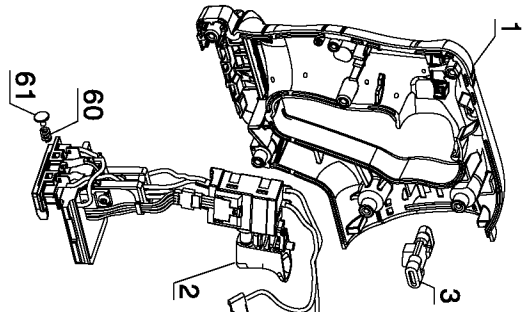

## Parts List for DCS381 Type 1

Item Number	Part Number	Description	Qty Required
1	N068958	CLAMSHELL SET	1
2	N102272	SWITCH VSR	1
3	N060864	LOCK-OFF BUTTON	1
4	382177-00	CASE,FIELD	1
5	330003-04	BEARING,BALL	3
6	445217-01	RUBBER CUP	1
7	382178-01	BRUSH RING	1
8	387558-01	BRUSH & LEAD	2
9	445860-00	SPRING,BRUSH	2
10	388232-01SV	MAGNET RING	1
11	617777-00SV	ARMATURE	1
12	392415-00	FAN BAFFLE	1
13	448269-00	SCREW	2
14	382180-01	COVER,GEAR CASE	1
15	382625-01SV	GEAR CASE	1
16	383883-00SV	GEAR & SHAFT	1
17	604609-00	SCREW	2
18	382195-00	NUT,5/16-18 LH	1
19	382187-00	PIN,WRIST	1
20	623504-01	OUTPUT SHAFT	1
21	604609-00	SCREW	4
23	N084699	BOOT	1
24	382191-01	SHOE ASSY	1
25	142940-00	SCREW	3
26	387218-00	SEAL RETAINER	1
27	330045-43	SCREW,TAPTITE	1
29	382626-00	GASKET	1

## Parts List for DCS381 Type 1

Item Number	Part Number	Description	Qty Required
30	682211-00	SCREW,TORX	1
31	330019-04	SCREW,PLASTITE	6
34	617060-00	SHAFT SEAL	1
35	330019-42	SCREW	4
36	383227-00	CAP	1
37	093128-00	NEEDLE BEARING	1
38	647342-00	SERVICE KIT	1
39	382196-00SV	WOBBLE ASSY	1
41	058836-00	RING	1
42	383668-00	RETAINER,BRG.	1
44	N093226	LABEL, IDENT	1
46	330003-12	BEARING,BALL	1
47	384046-00	RETAINING RING	1
48	620663-00	CLAMP PIN	1
49	383749-01	SLIDER	1
50	604731-00	BL CLAMP COLLAR	1
51	623343-00	SPRING	1
52	000903-00	BALL	1
53	616450-00	CLAMP LEVER	1
55	626673-00	INFORMATION LABEL	1
60	N102647	SPRING	1
61	N091479	MOUNT- SPRING	1
800	761995-01	GREASE, 6 OZ.	1
800	283484-01	GREASE,32 OZ.	1
856	DW4876	6TPI CORDLESS TAPER BLADE	1
856	DW4811	6IN 18TPI STRAIG BK BLADE	1
866	DCB200	BATTERY PACK	1