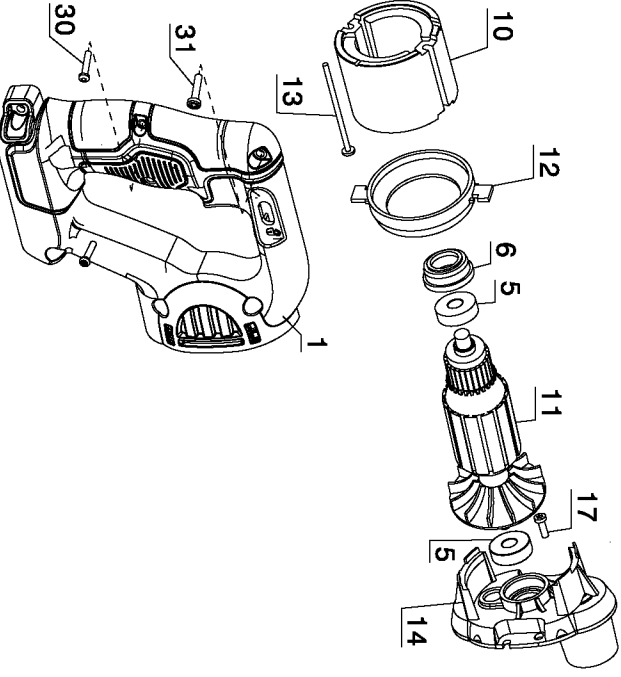

## Parts List for DCS381 Type 1

Item Number	Part Number	Description	Qty Required
1	N068958	CLAMSHELL SET	1
2	N102272	SWITCH VSR	1
3	N060864	LOCK-OFF BUTTON	1
4	382177-00	CASE,FIELD	1
5	330003-04	BEARING,BALL	3
6	445217-01	RUBBER CUP	1
7	382178-01	BRUSH RING	1
8	387558-01	BRUSH & LEAD	2
9	445860-00	SPRING,BRUSH	2
10	388232-01SV	MAGNET RING	1
11	617777-00SV	ARMATURE	1
12	392415-00	FAN BAFFLE	1
13	448269-00	SCREW	2
14	382180-01	COVER,GEAR CASE	1
15	382625-01SV	GEAR CASE	1
16	383883-00SV	GEAR & SHAFT	1
17	604609-00	SCREW	2
18	382195-00	NUT,5/16-18 LH	1
19	382187-00	PIN,WRIST	1
20	623504-01	OUTPUT SHAFT	1
21	604609-00	SCREW	4
23	N084699	BOOT	1
24	382191-01	SHOE ASSY	1
25	142940-00	SCREW	3
26	387218-00	SEAL RETAINER	1
27	330045-43	SCREW,TAPTITE	1
29	382626-00	GASKET	1

## Parts List for DCS381 Type 1

Item Number	Part Number	Description	Qty Required
30	682211-00	SCREW,TORX	1
31	330019-04	SCREW,PLASTITE	6
34	617060-00	SHAFT SEAL	1
35	330019-42	SCREW	4
36	383227-00	CAP	1
37	093128-00	NEEDLE BEARING	1
38	647342-00	SERVICE KIT	1
39	382196-00SV	WOBBLE ASSY	1
41	058836-00	RING	1
42	383668-00	RETAINER,BRG.	1
44	N093226	LABEL, IDENT	1
46	330003-12	BEARING,BALL	1
47	384046-00	RETAINING RING	1
48	620663-00	CLAMP PIN	1
49	383749-01	SLIDER	1
50	604731-00	BL CLAMP COLLAR	1
51	623343-00	SPRING	1
52	000903-00	BALL	1
53	616450-00	CLAMP LEVER	1
55	626673-00	INFORMATION LABEL	1
60	N102647	SPRING	1
61	N091479	MOUNT- SPRING	1
800	761995-01	GREASE, 6 OZ.	1
800	283484-01	GREASE,32 OZ.	1
856	DW4876	6TPI CORDLESS TAPER BLADE	1
856	DW4811	6IN 18TPI STRAIG BK BLADE	1
866	DCB200	BATTERY PACK	1

## Parts List for DCS381 Type 1

Item Number	Part Number	Description	Qty Required
871	DCB101	CHARGER	1