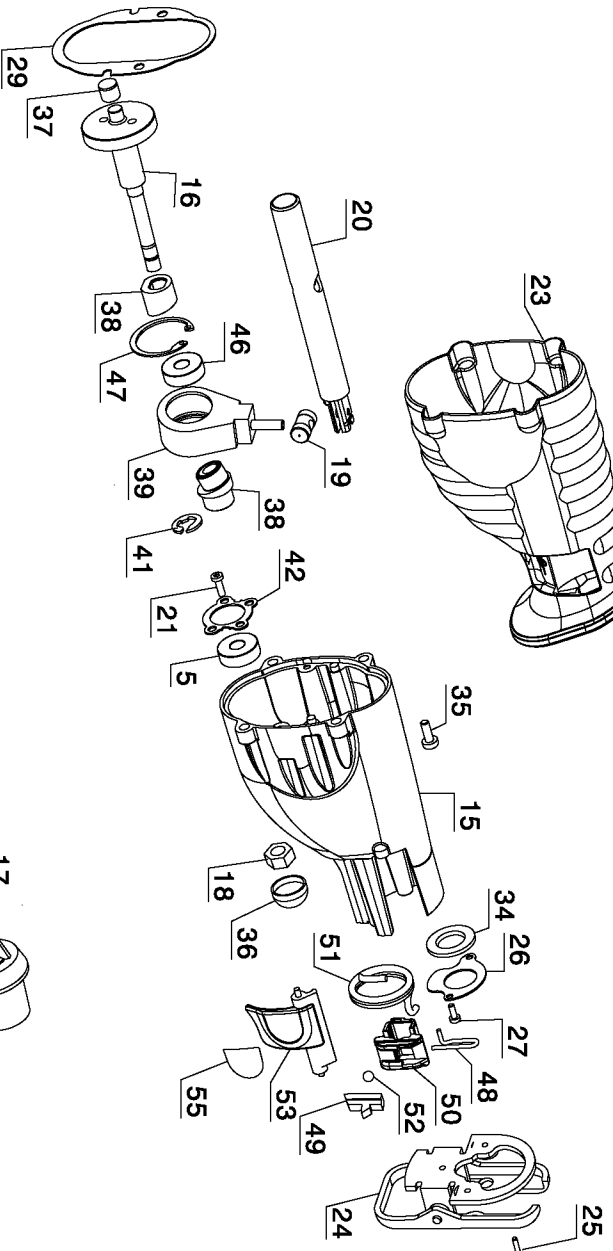

## Parts List for DCS381 Type 1

Item Number	Part Number	Description	Qty Required
1	N068958	CLAMSHELL SET	1
2	N102272	SWITCH VSR	1
3	N060864	LOCK-OFF BUTTON	1
4	382177-00	CASE,FIELD	1
5	330003-04	BEARING,BALL	3
6	445217-01	RUBBER CUP	1
7	382178-01	BRUSH RING	1
8	387558-01	BRUSH & LEAD	2
9	445860-00	SPRING,BRUSH	2
10	388232-01SV	MAGNET RING	1
11	617777-00SV	ARMATURE	1
12	392415-00	FAN BAFFLE	1
13	448269-00	SCREW	2
14	382180-01	COVER,GEAR CASE	1
15	382625-01SV	GEAR CASE	1
16	383883-00SV	GEAR & SHAFT	1
17	604609-00	SCREW	2
18	382195-00	NUT,5/16-18 LH	1
19	382187-00	PIN,WRIST	1
20	623504-01	OUTPUT SHAFT	1
21	604609-00	SCREW	4
23	N084699	BOOT	1
24	382191-01	SHOE ASSY	1
25	142940-00	SCREW	3
26	387218-00	SEAL RETAINER	1
27	330045-43	SCREW,TAPTITE	1
29	382626-00	GASKET	1

## Parts List for DCS381 Type 1

Item Number	Part Number	Description	Qty Required
30	682211-00	SCREW,TORX	1
31	330019-04	SCREW,PLASTITE	6
34	617060-00	SHAFT SEAL	1
35	330019-42	SCREW	4
36	383227-00	CAP	1
37	093128-00	NEEDLE BEARING	1
38	647342-00	SERVICE KIT	1
39	382196-00SV	WOBBLE ASSY	1
41	058836-00	RING	1
42	383668-00	RETAINER,BRG.	1
44	N093226	LABEL, IDENT	1
46	330003-12	BEARING,BALL	1
47	384046-00	RETAINING RING	1
48	620663-00	CLAMP PIN	1
49	383749-01	SLIDER	1
50	604731-00	BL CLAMP COLLAR	1
51	623343-00	SPRING	1
52	000903-00	BALL	1
53	616450-00	CLAMP LEVER	1
55	626673-00	INFORMATION LABEL	1
60	N102647	SPRING	1
61	N091479	MOUNT- SPRING	1
800	761995-01	GREASE, 6 OZ.	1
800	283484-01	GREASE,32 OZ.	1
856	DW4876	6TPI CORDLESS TAPER BLADE	1
856	DW4811	6IN 18TPI STRAIG BK BLADE	1
866	DCB200	BATTERY PACK	1

## Parts List for DCS381 Type 1

Item Number	Part Number	Description	Qty Required
871	DCB101	CHARGER	1