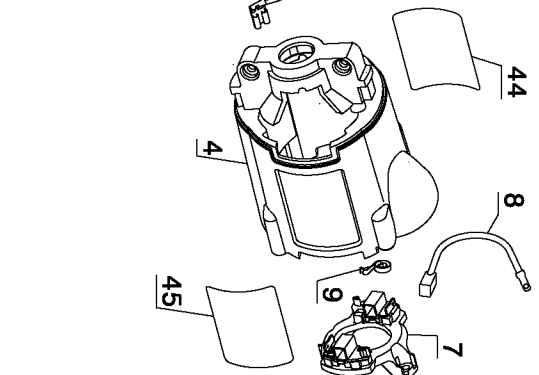

## Parts List for DCS381 Type 1

Item Number	Part Number	Description	Qty Required
1	N068958	CLAMSHELL SET	1
2	N102272	SWITCH VSR	1
3	N060864	LOCK-OFF BUTTON	1
4	382177-00	CASE,FIELD	1
5	330003-04	BEARING,BALL	3
6	445217-01	RUBBER CUP	1
7	382178-01	BRUSH RING	1
8	387558-01	BRUSH & LEAD	2
9	445860-00	SPRING,BRUSH	2
10	388232-01SV	MAGNET RING	1
11	617777-00SV	ARMATURE	1
12	392415-00	FAN BAFFLE	1
13	448269-00	SCREW	2
14	382180-01	COVER,GEAR CASE	1
15	382625-01SV	GEAR CASE	1
16	383883-00SV	GEAR & SHAFT	1
17	604609-00	SCREW	2
18	382195-00	NUT,5/16-18 LH	1
19	382187-00	PIN,WRIST	1
20	623504-01	OUTPUT SHAFT	1
21	604609-00	SCREW	4
23	N084699	BOOT	1
24	382191-01	SHOE ASSY	1
25	142940-00	SCREW	3
26	387218-00	SEAL RETAINER	1
27	330045-43	SCREW,TAPTITE	1
29	382626-00	GASKET	1

## Parts List for DCS381 Type 1

Item Number	Part Number	Description	Qty Required
30	682211-00	SCREW,TORX	1
31	330019-04	SCREW,PLASTITE	6
34	617060-00	SHAFT SEAL	1
35	330019-42	SCREW	4
36	383227-00	CAP	1
37	093128-00	NEEDLE BEARING	1
38	647342-00	SERVICE KIT	1
39	382196-00SV	WOBBLE ASSY	1
41	058836-00	RING	1
42	383668-00	RETAINER,BRG.	1
44	N093226	LABEL, IDENT	1
46	330003-12	BEARING,BALL	1
47	384046-00	RETAINING RING	1
48	620663-00	CLAMP PIN	1
49	383749-01	SLIDER	1
50	604731-00	BL CLAMP COLLAR	1
51	623343-00	SPRING	1
52	000903-00	BALL	1
53	616450-00	CLAMP LEVER	1
55	626673-00	INFORMATION LABEL	1
60	N102647	SPRING	1
61	N091479	MOUNT- SPRING	1
800	761995-01	GREASE, 6 OZ.	1
800	283484-01	GREASE,32 OZ.	1
856	DW4876	6TPI CORDLESS TAPER BLADE	1
856	DW4811	6IN 18TPI STRAIG BK BLADE	1
866	DCB200	BATTERY PACK	1

## Parts List for DCS381 Type 1

Item Number	Part Number	Description	Qty Required
871	DCB101	CHARGER	1