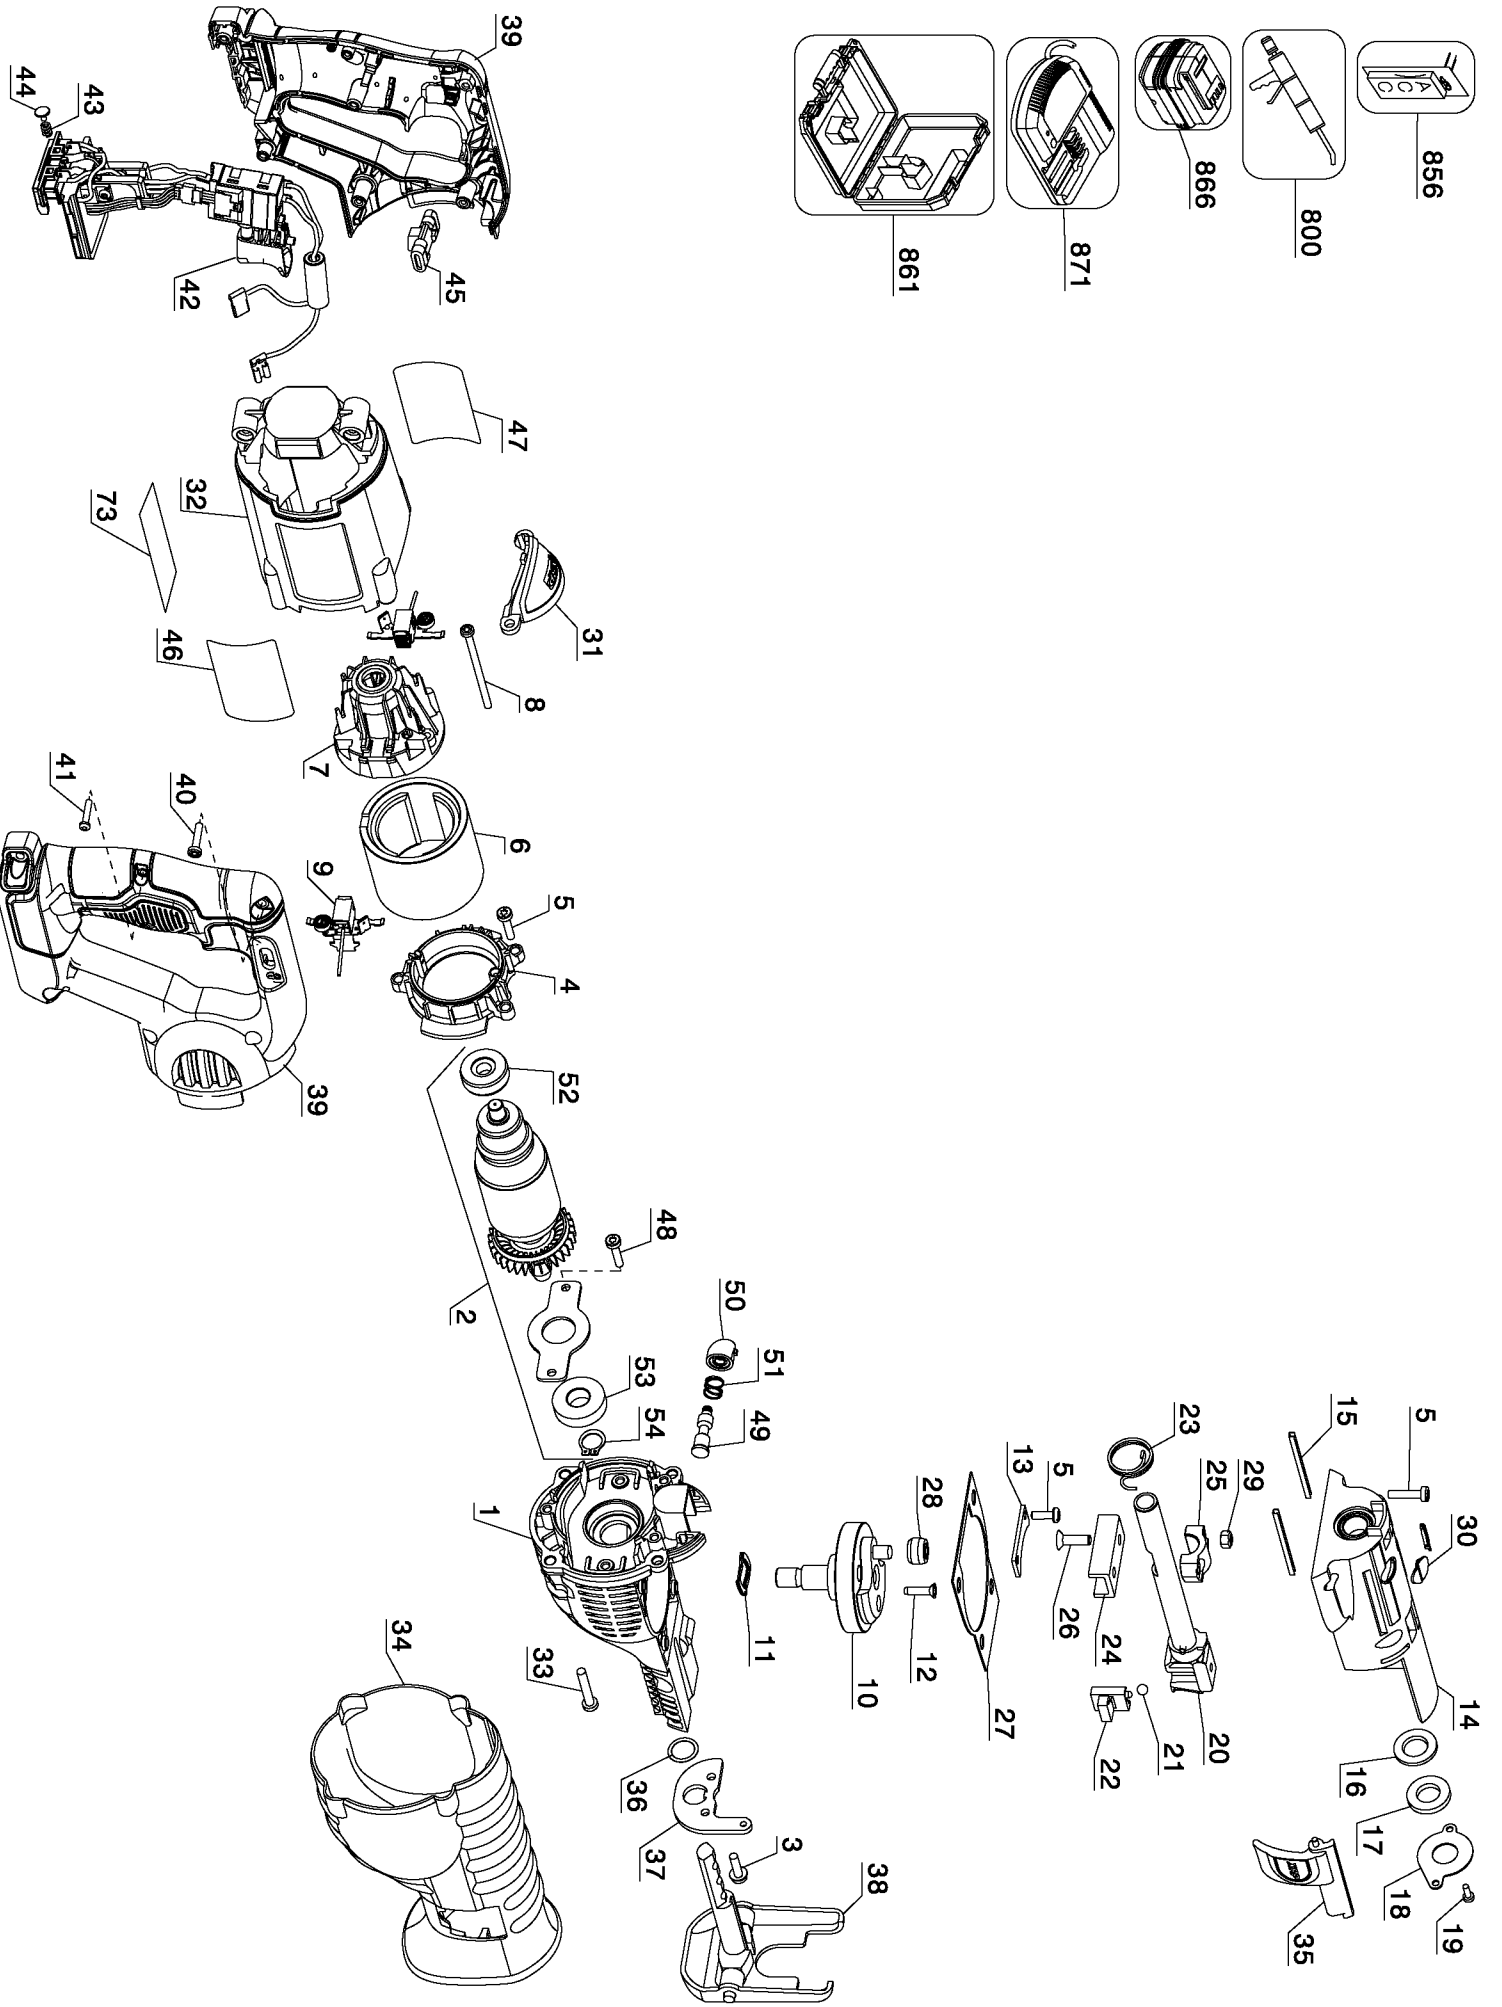

856

800

866

871

861

Parts List for DCS380L1 Type 1

Item Number	Part Number	Description	Qty Required
1	613138-00SV	GEAR CASE ASSY.	1
2	617376-00SV	ARMATURE & BRGS	1
3	142940-00	SCREW	2
4	613137-00	FAN BAFFLE	1
5	613619-00	SCREW,THD.FORM	9
6	611202-00SV	MAGNET RING	1
7	610107-00	BEARING SUPPORT	1
8	330019-25	SCREW,THD.FORM	2
9	610126-00	BRUSH BOX	2
10	615940-00SV	GEAR & SPINDLE	1
11	619618-00	WAVY WASHER	1
12	622484-00	FLAT HD SCREW	3
13	621173-00	SUPPORT PLATE	1
14	N027851SV	GEARCASE COVER	1
15	621979-00	WEAR STRIP	2
16	618733-00	SHAFT SEAL	1
17	618477-00	FELT SEAL	1
18	N020720	SEAL PLATE	1
19	330045-43	SCREW,TAPTITE	1
20	N026647	SHAFT SERVICE KIT	1
21	000903-00	BALL	1
22	622647-00	SLIDER	1
23	622659-00	TORSION SPRING	1
24	N026647	SHAFT SERVICE KIT	1
25	617000-00	SADDLE	1
26	622486-00	FLAT HD SCREW	2
27	N063272	GASKET	1

Parts List for DCS380L1 Type 1

Item Number	Part Number	Description	Qty Required
28	N021857	BEARING	1
29	622485-00	LOCKNUT	2
30	621927-00	COVER	2
31	N030977	INSERT	1
32	613143-01	MOTOR HOUSING	1
33	330019-45	SCREW	4
34	N084697	BOOT	1
35	N088811	LEVER,BLADELOCK	1
36	50049-00	O RING	1
37	617008-00	BRACKET	1
38	623511-00SV	SHOE ASSEMBLY	1
39	N043841	CLAMSHELL SET	1
40	330019-04	SCREW,PLASTITE	6
41	682211-00	SCREW,TORX	1
42	N102053	SWITCH, VS	1
43	N102647	SPRING	1
44	N091479	MOUNT- SPRING	1
45	N060864	LOCK-OFF BUTTON	1
46	N093226	LABEL, IDENT	1
47	N129261	RATING LABEL	1
48	330045-45	SCREW	2
49	615983-00	LOCK PIN	1
50	617733-00	CAP	1
51	618427-00	SPRING	1
52	391032-00	BEARING & BOOT	1
53	330003-64	BALL BEARING	1
54	696060-00	SNAP RING	1

Parts List for DCS380L1 Type 1

Item Number	Part Number	Description	Qty Required
73	656673-00	WARNING LABEL	1
800	286436-00	GREASE	1
856	384428-03	BLADE PACK	1
861	N087255	KIT BOX	1
866	DCB200	BATTERY PACK	1
871	DCB101	CHARGER	1