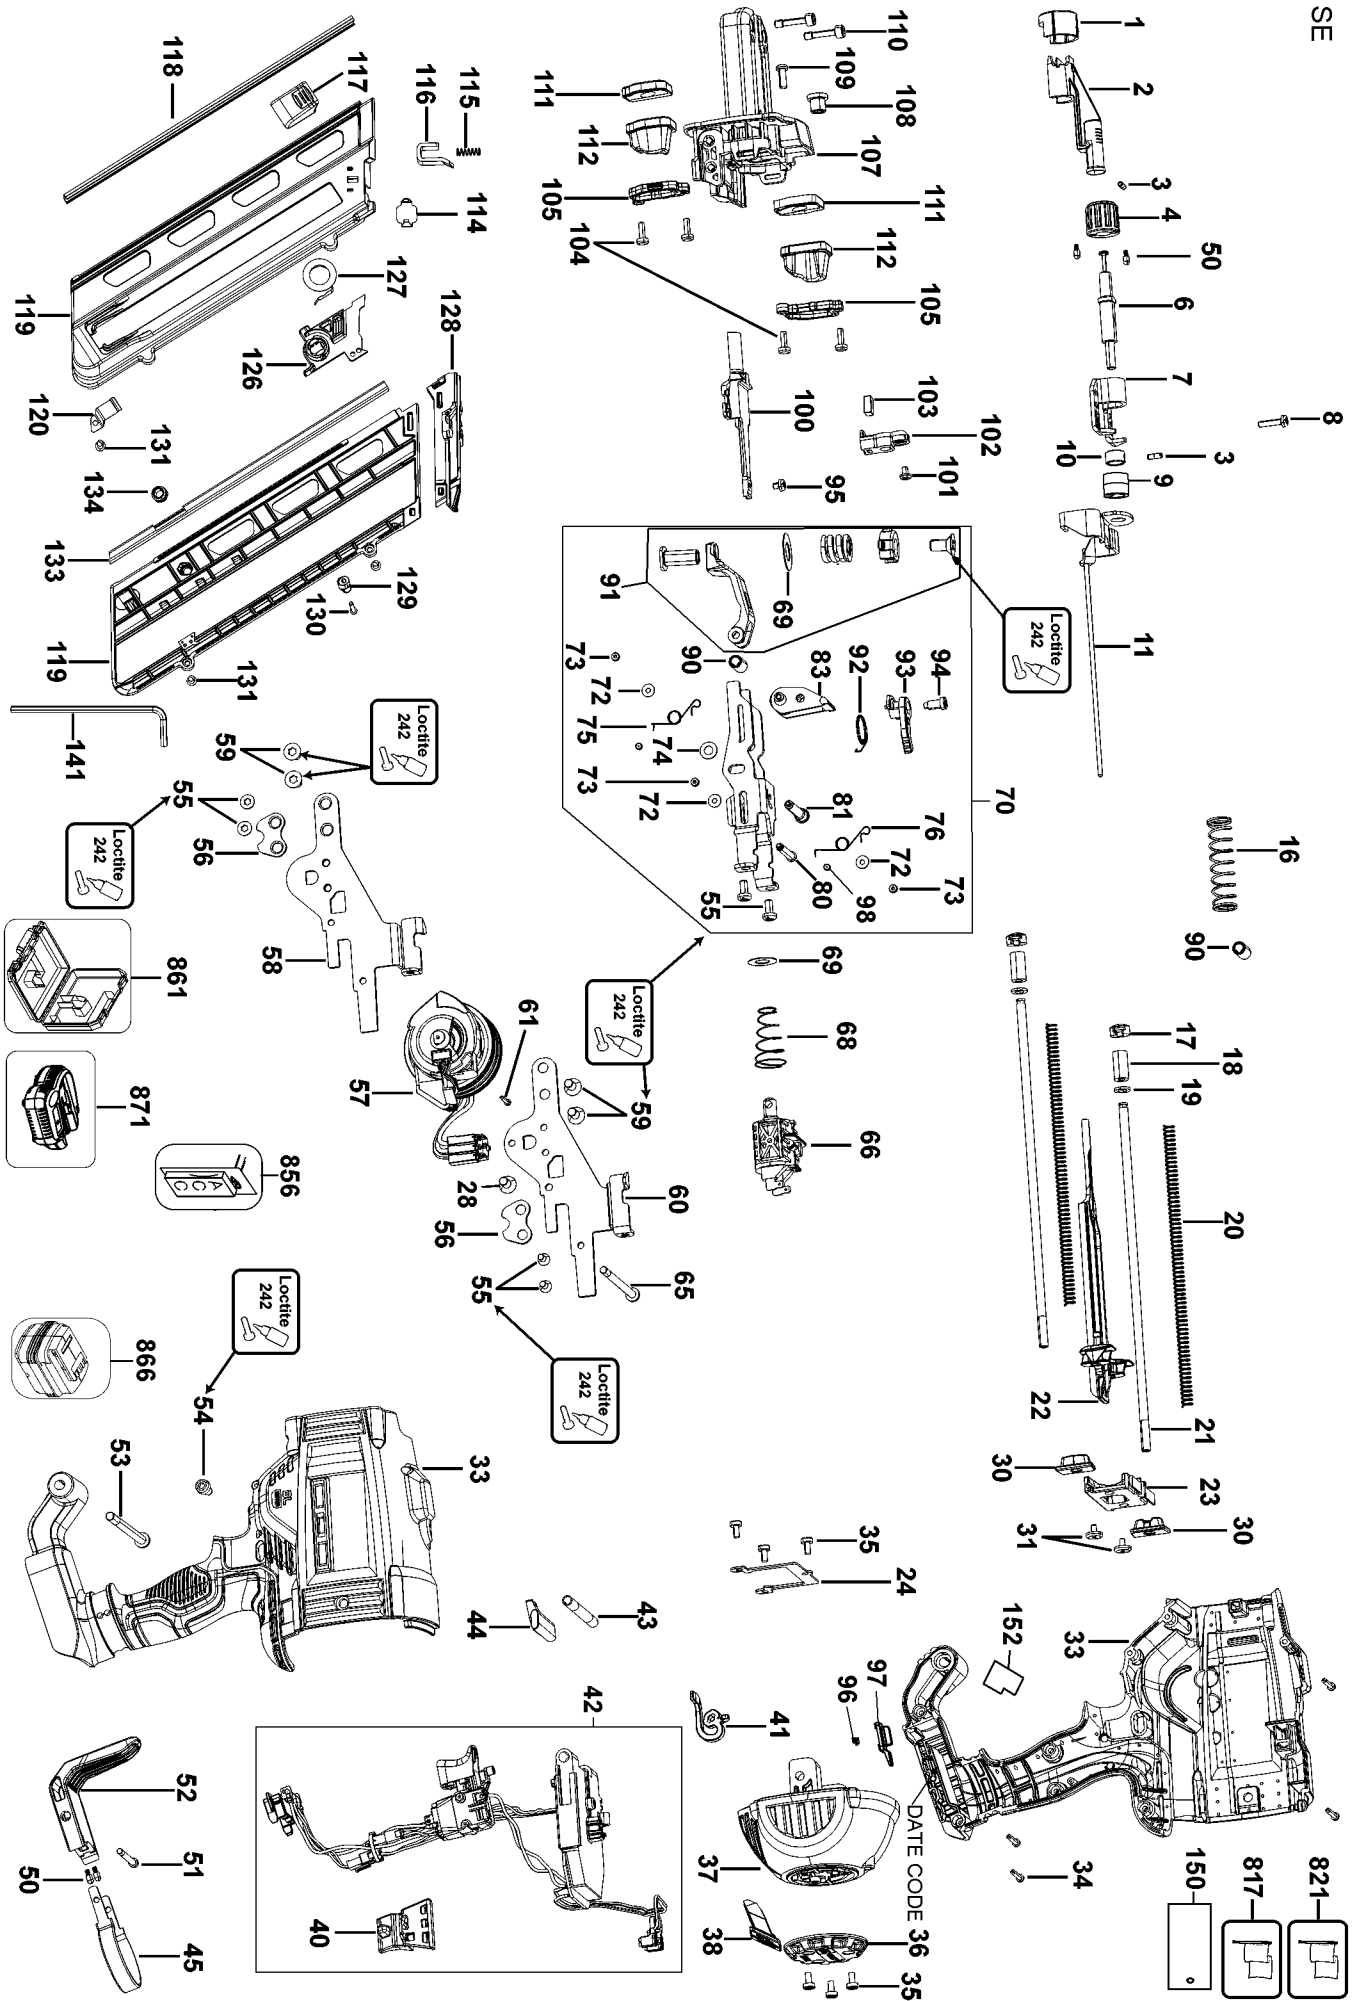

SE

Parts List for DCN692M1 Type 2

Item Number	Part Number	Description	Qty Required
1	N116163	COVER	1
2	N093795	TRIP ASSEMBLY	1
3	N153045	ROLL PIN	2
4	N037233	ADJUSTER	1
6	N034174	SHAFT	1
7	N034374	SUPPORT	1
8	N432422	SCREW	2
9	N432659	LIMITER	1
10	N044294	SLEEVE	1
11	N380152	TRIP	1
16	N061508	SPRING	1
17	N192671	CAP	2
18	N088831	BUMPER	2
19	N088833	WASHER	2
20	N233943	RETURN SPRING	1
21	N036350	RAIL	2
22	N486032	PROFILE	1
23	N036349	CAP	1
24	N121870	PLATE	1
28	N056875	FLAT HEAD SCREW	1
30	N243999	BUMPER KIT	1
31	N088832	SCREW	2
33	N233946	HOUSING SET	1
34	330019-24	SCREW PLASTITE	8
35	N123731	SCREW	6
36	N061544	COVER	1
37	N028372	END CAP	1

Parts List for DCN692M1 Type 2

Item Number	Part Number	Description	Qty Required
38	N130853	WINDOW	1
40	N150581	CAP	1
40	N093415	SELECTOR	1
41	N055786	ACTUATOR	1
42	N512743	SWITCH & MODULE	1
43	N439401	SPACER	1
44	N039287	LOCK OFF	1
45	N080411	CLAMP	1
50	326467-00	DETENT	4
51	N093728	SCREW	1
52	N080410	HOOK	1
53	N123751	SCREW	1
54	N093611	SHOULDER SCREW	2
55	N093608	FLAT HEAD SCREW	6
56	N035847	RETAINING PLATE	2
57	N473974	MOTOR ASSEMBLY	1
58	N034749	FRAME	1
59	N477247	FLAT HEAD SCREW	5
60	N034750	FRAME	1
61	N056875	FLAT HEAD SCREW	1
65	N439516	MACHINE SCREW	1
66	N233949	SOLENOID ASSY.	1
68	N219872	SPRING	1
69	N114861	WASHER	4
70	N473189	CARRIAGE ASSY.	1
72	330016-25	PLAIN WASHER	3
73	391814-00	GROMMET	3